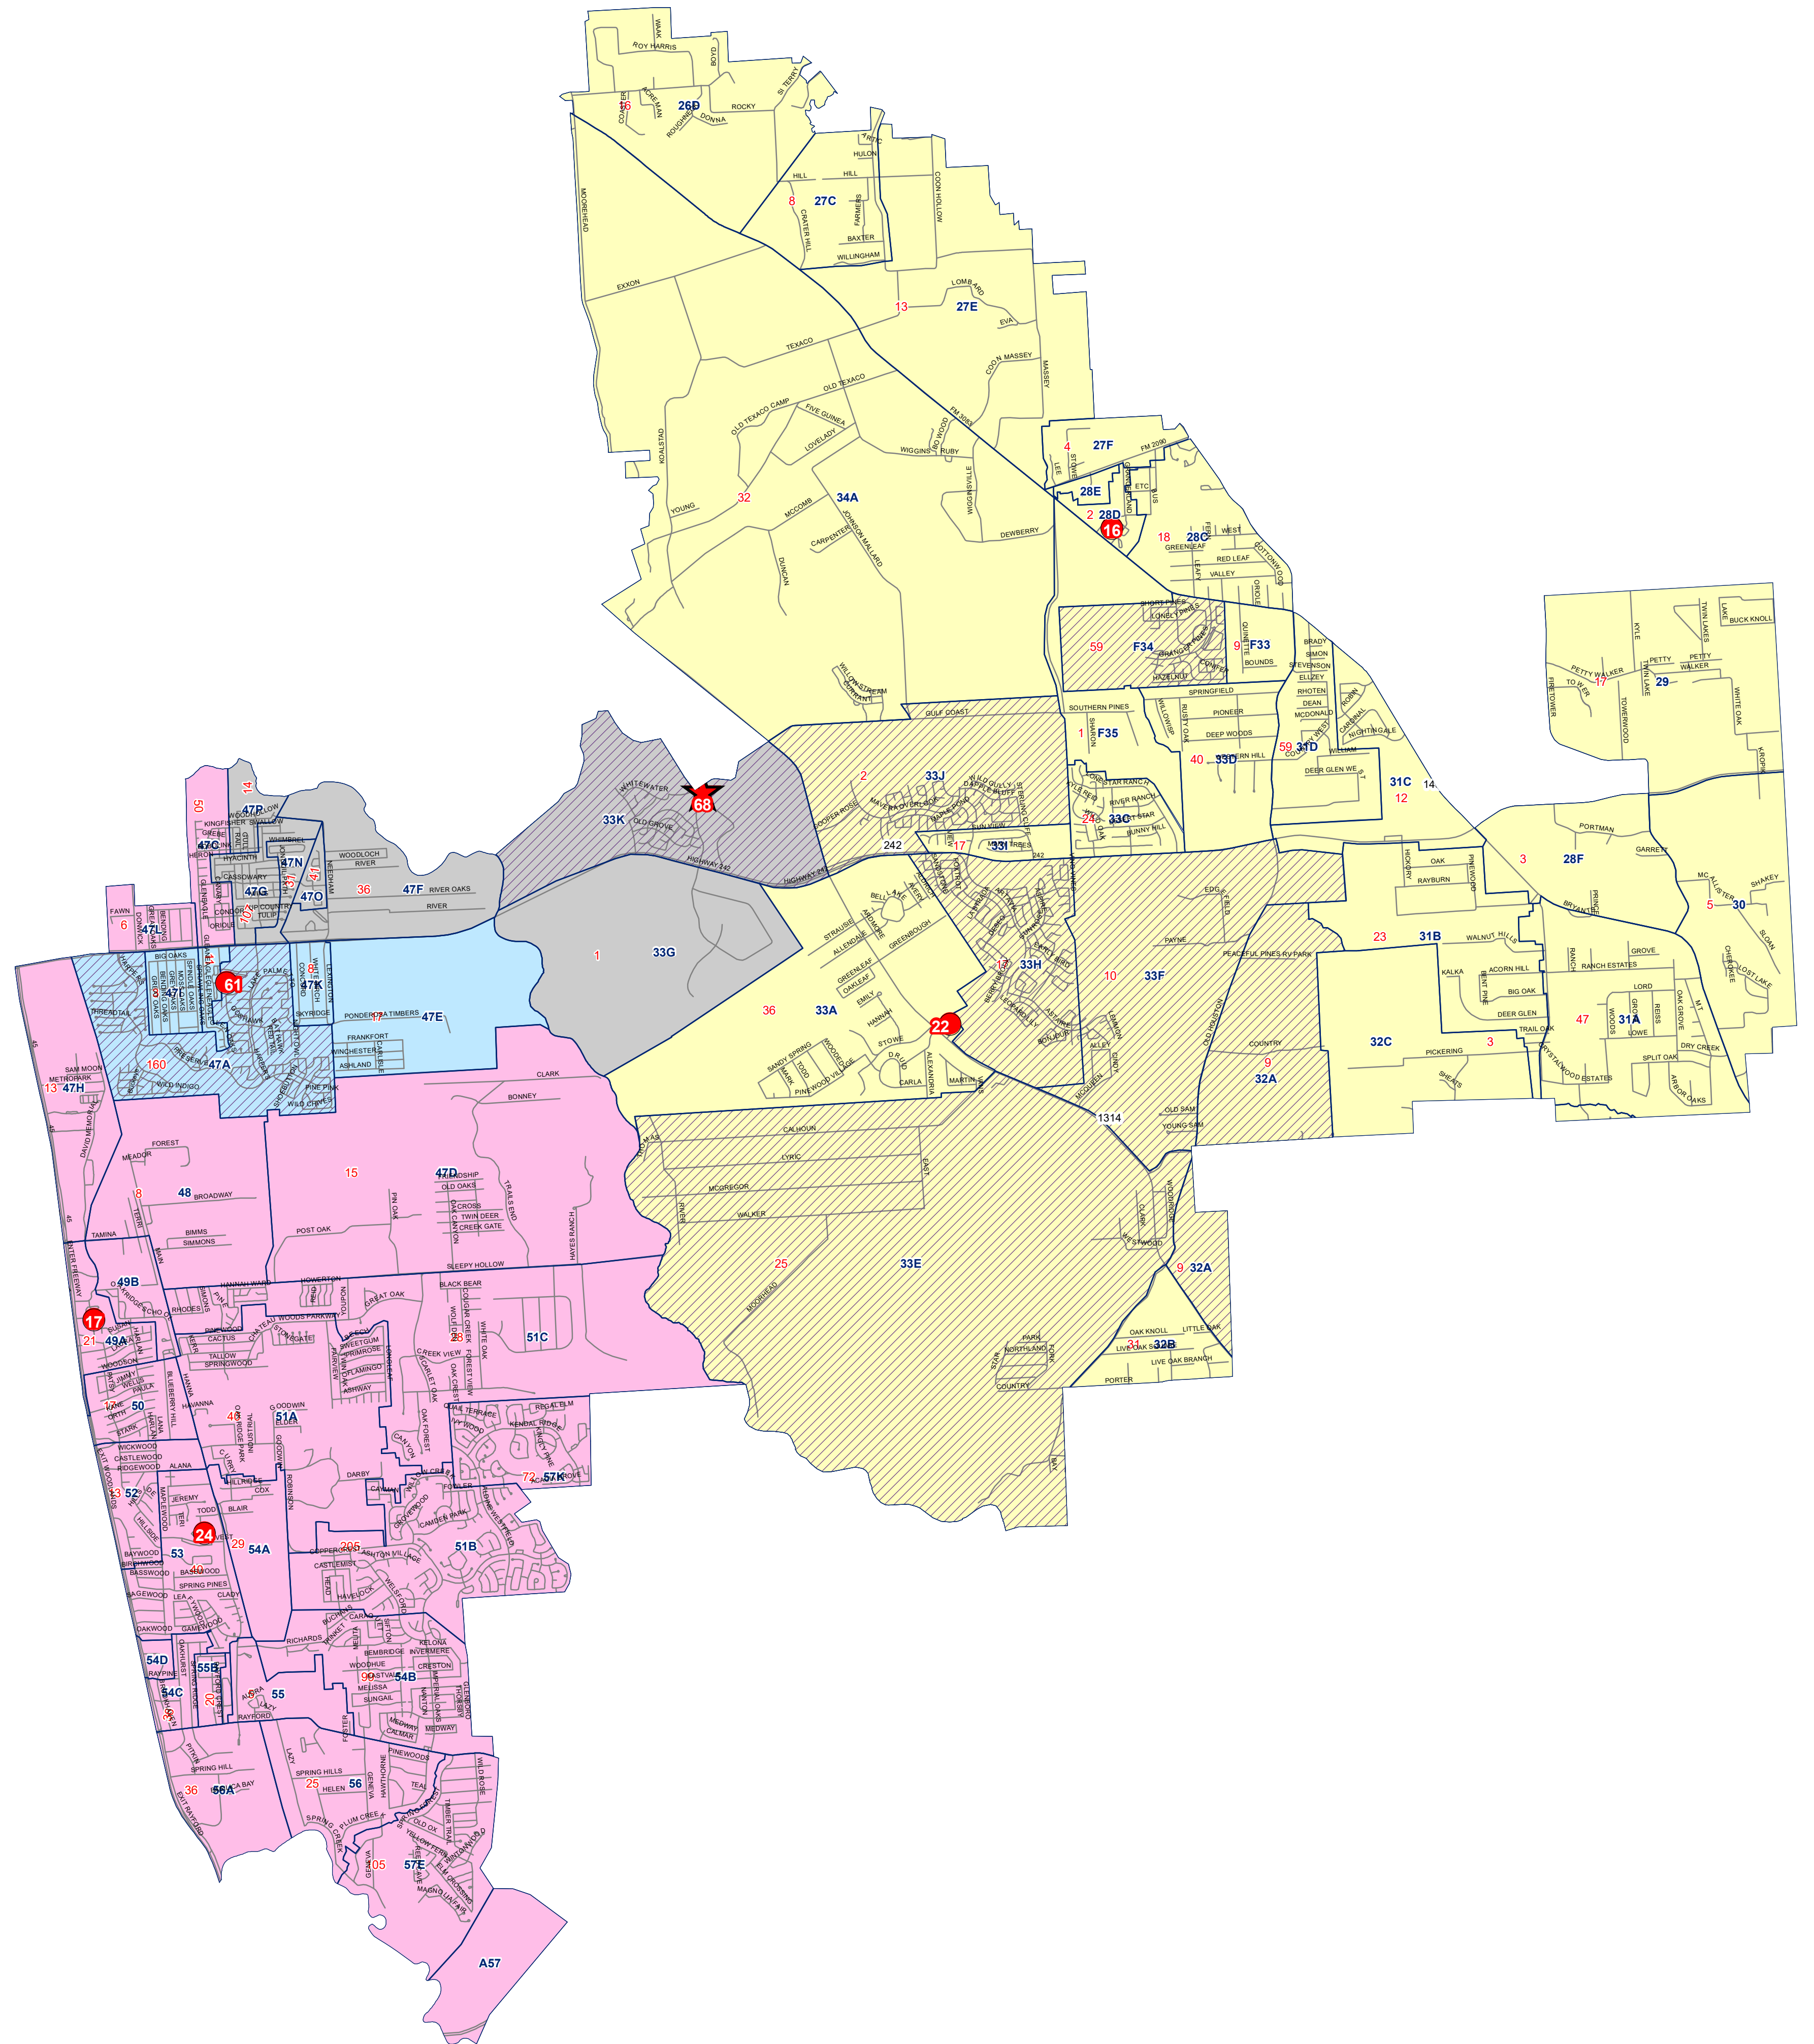

**Conroe Independent School District
School Year 2024-2025 5-6 Totals
Campbell Intermediate Scenario 3**

Caney Creek Feeder

Elementary

22. San Jacinto

Intermediate

16. Grangerland

Oak Ridge Feeder

Elementary

68. Campbell

17. Oak Ridge

61. Suchma

Intermediate

61. Suchma

24. Vogel

Attendance Zones

Hot Spots