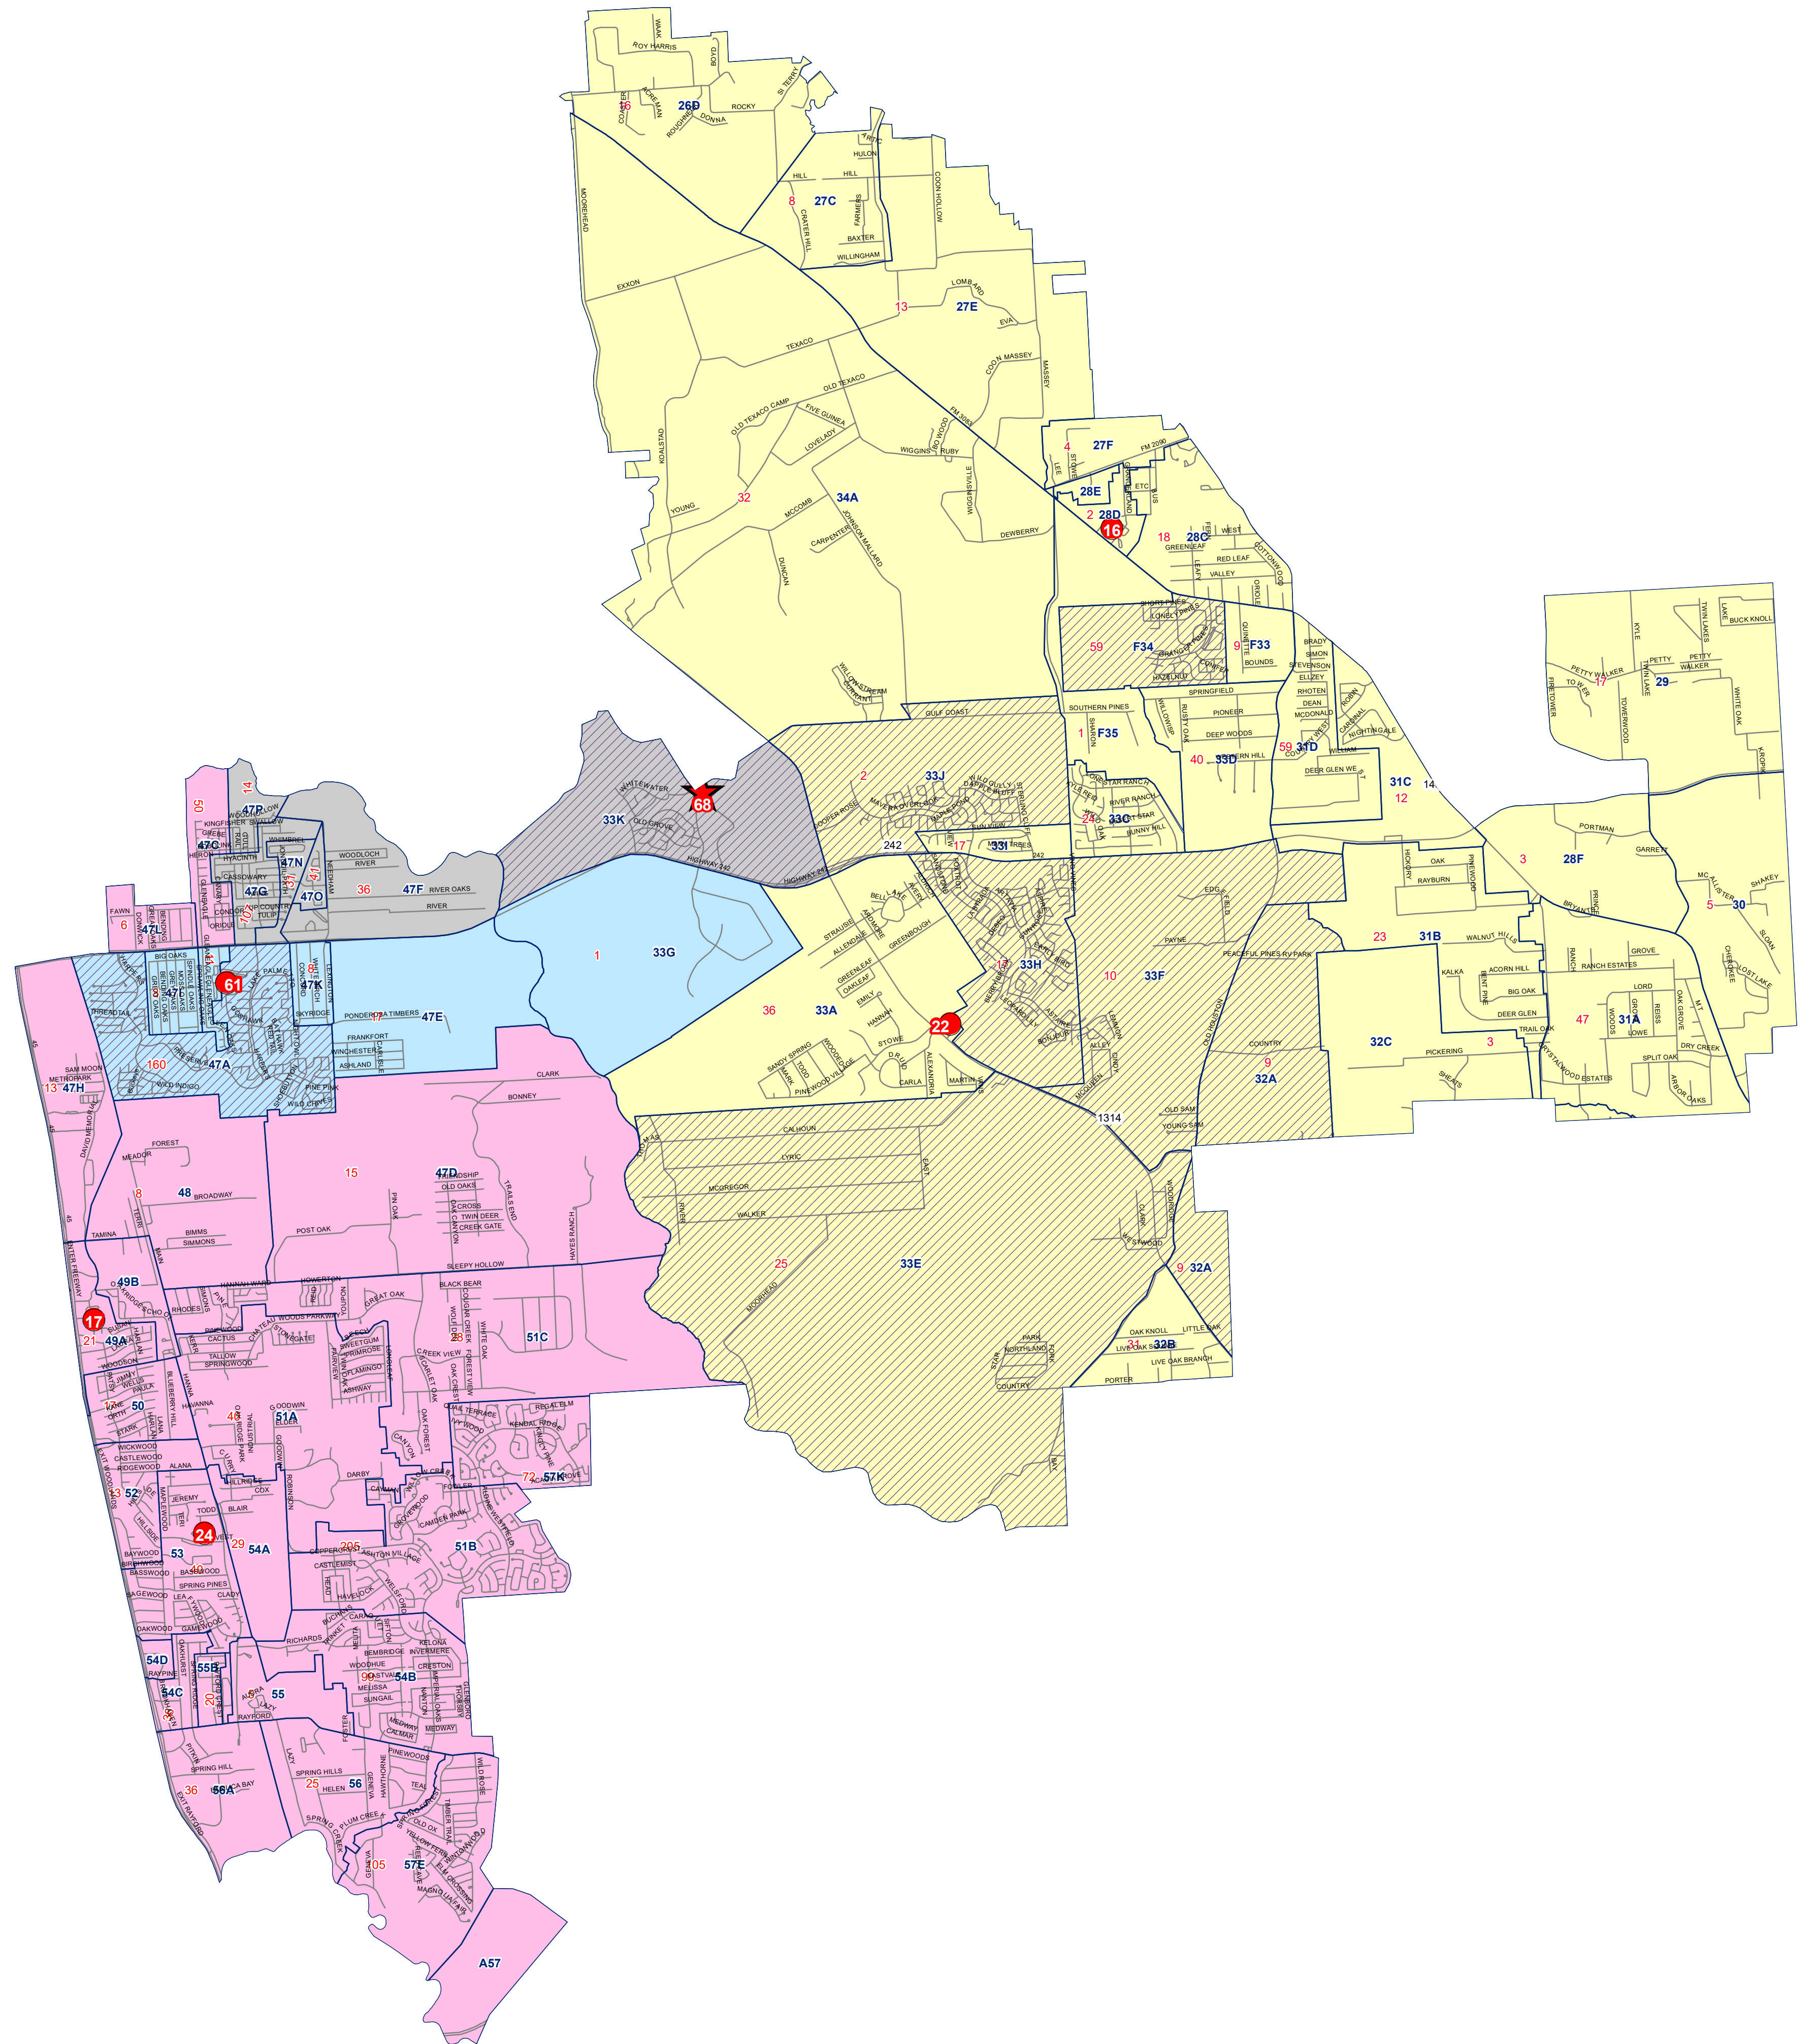

**Conroe Independent School District
School Year 2024-2025 5-6 Totals
Campbell Intermediate Scenario 2**

Caney Creek Feeder

Elementary

22. San Jacinto

Intermediate

16. Grangerland

Oak Ridge Feeder

Elementary

68. Campbell

17. Oak Ridge

61. Suchma

Intermediate

61. Suchma

24. Vogel

Attendance Zones

Hot Spots