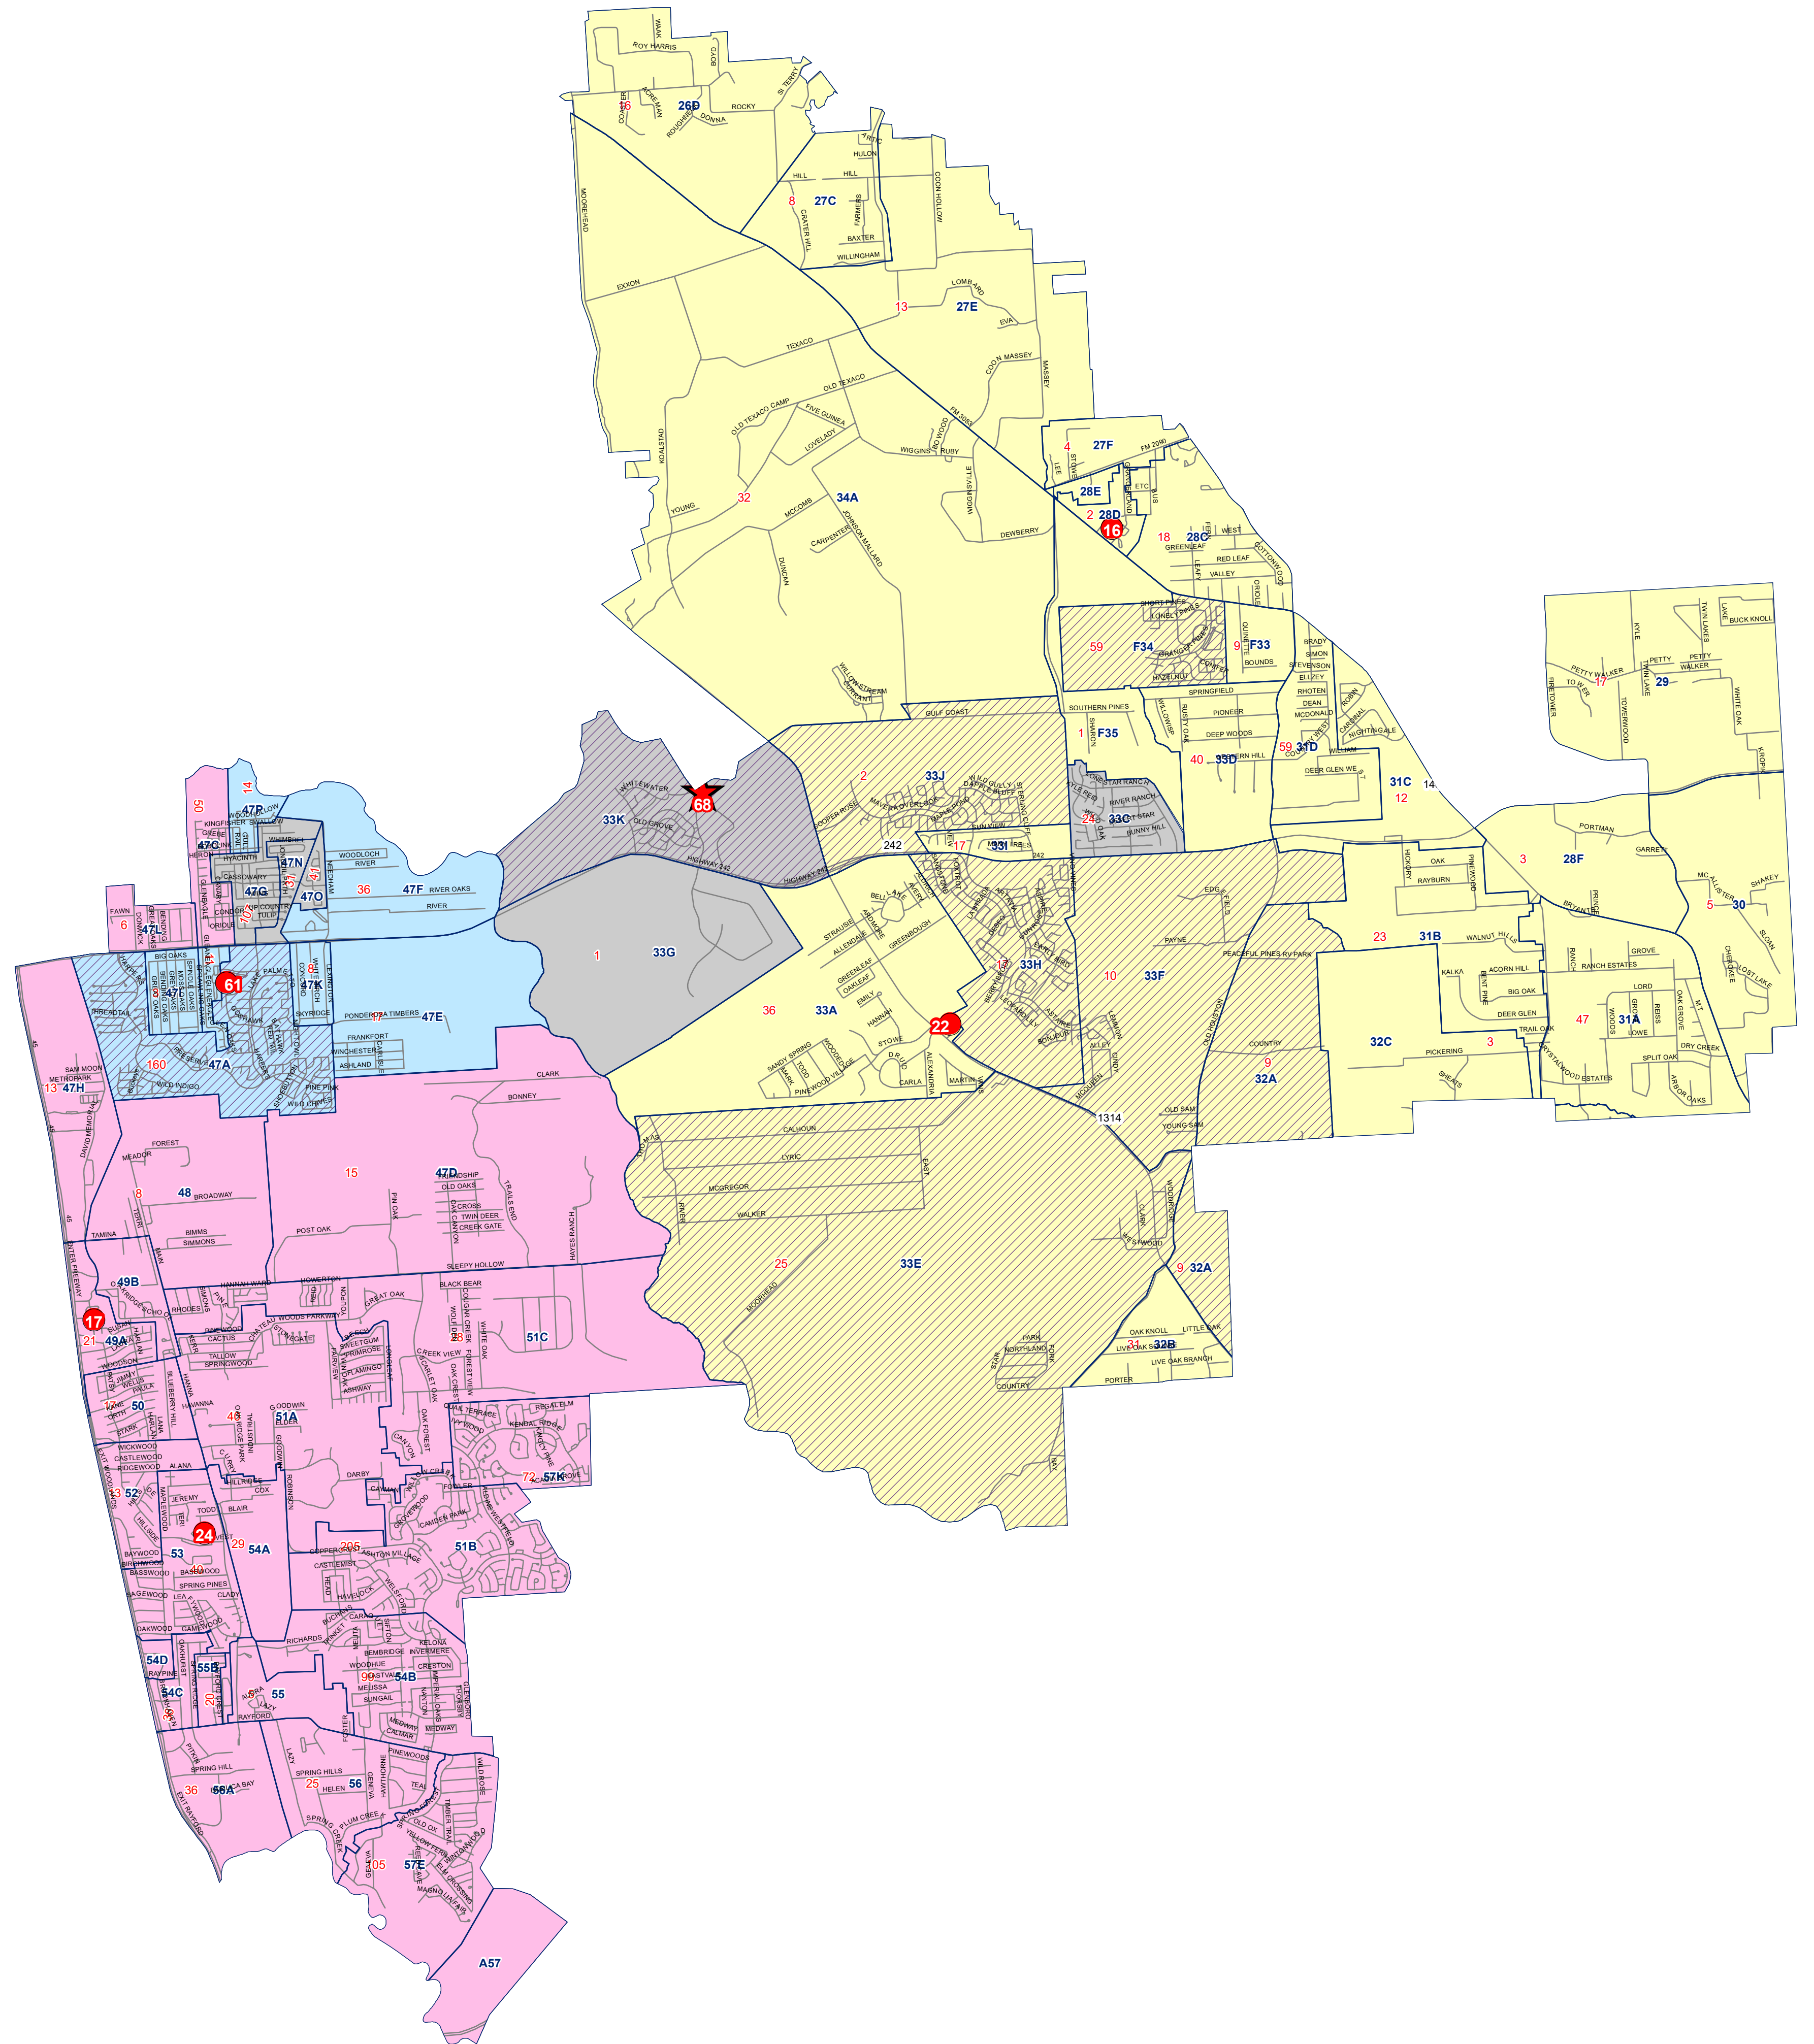

**Conroe Independent School District
School Year 2024-2025 5-6 Totals
Campbell Intermediate Scenario 1**

**Caney Creek Feeder
Elementary**

22. San Jacinto

Intermediate

16. Grangerland

**Oak Ridge Feeder
Elementary**

68. Campbell

17. Oak Ridge

61. Suchma

Intermediate

61. Suchma

24. Vogel

Attendance Zones

Hot Spots