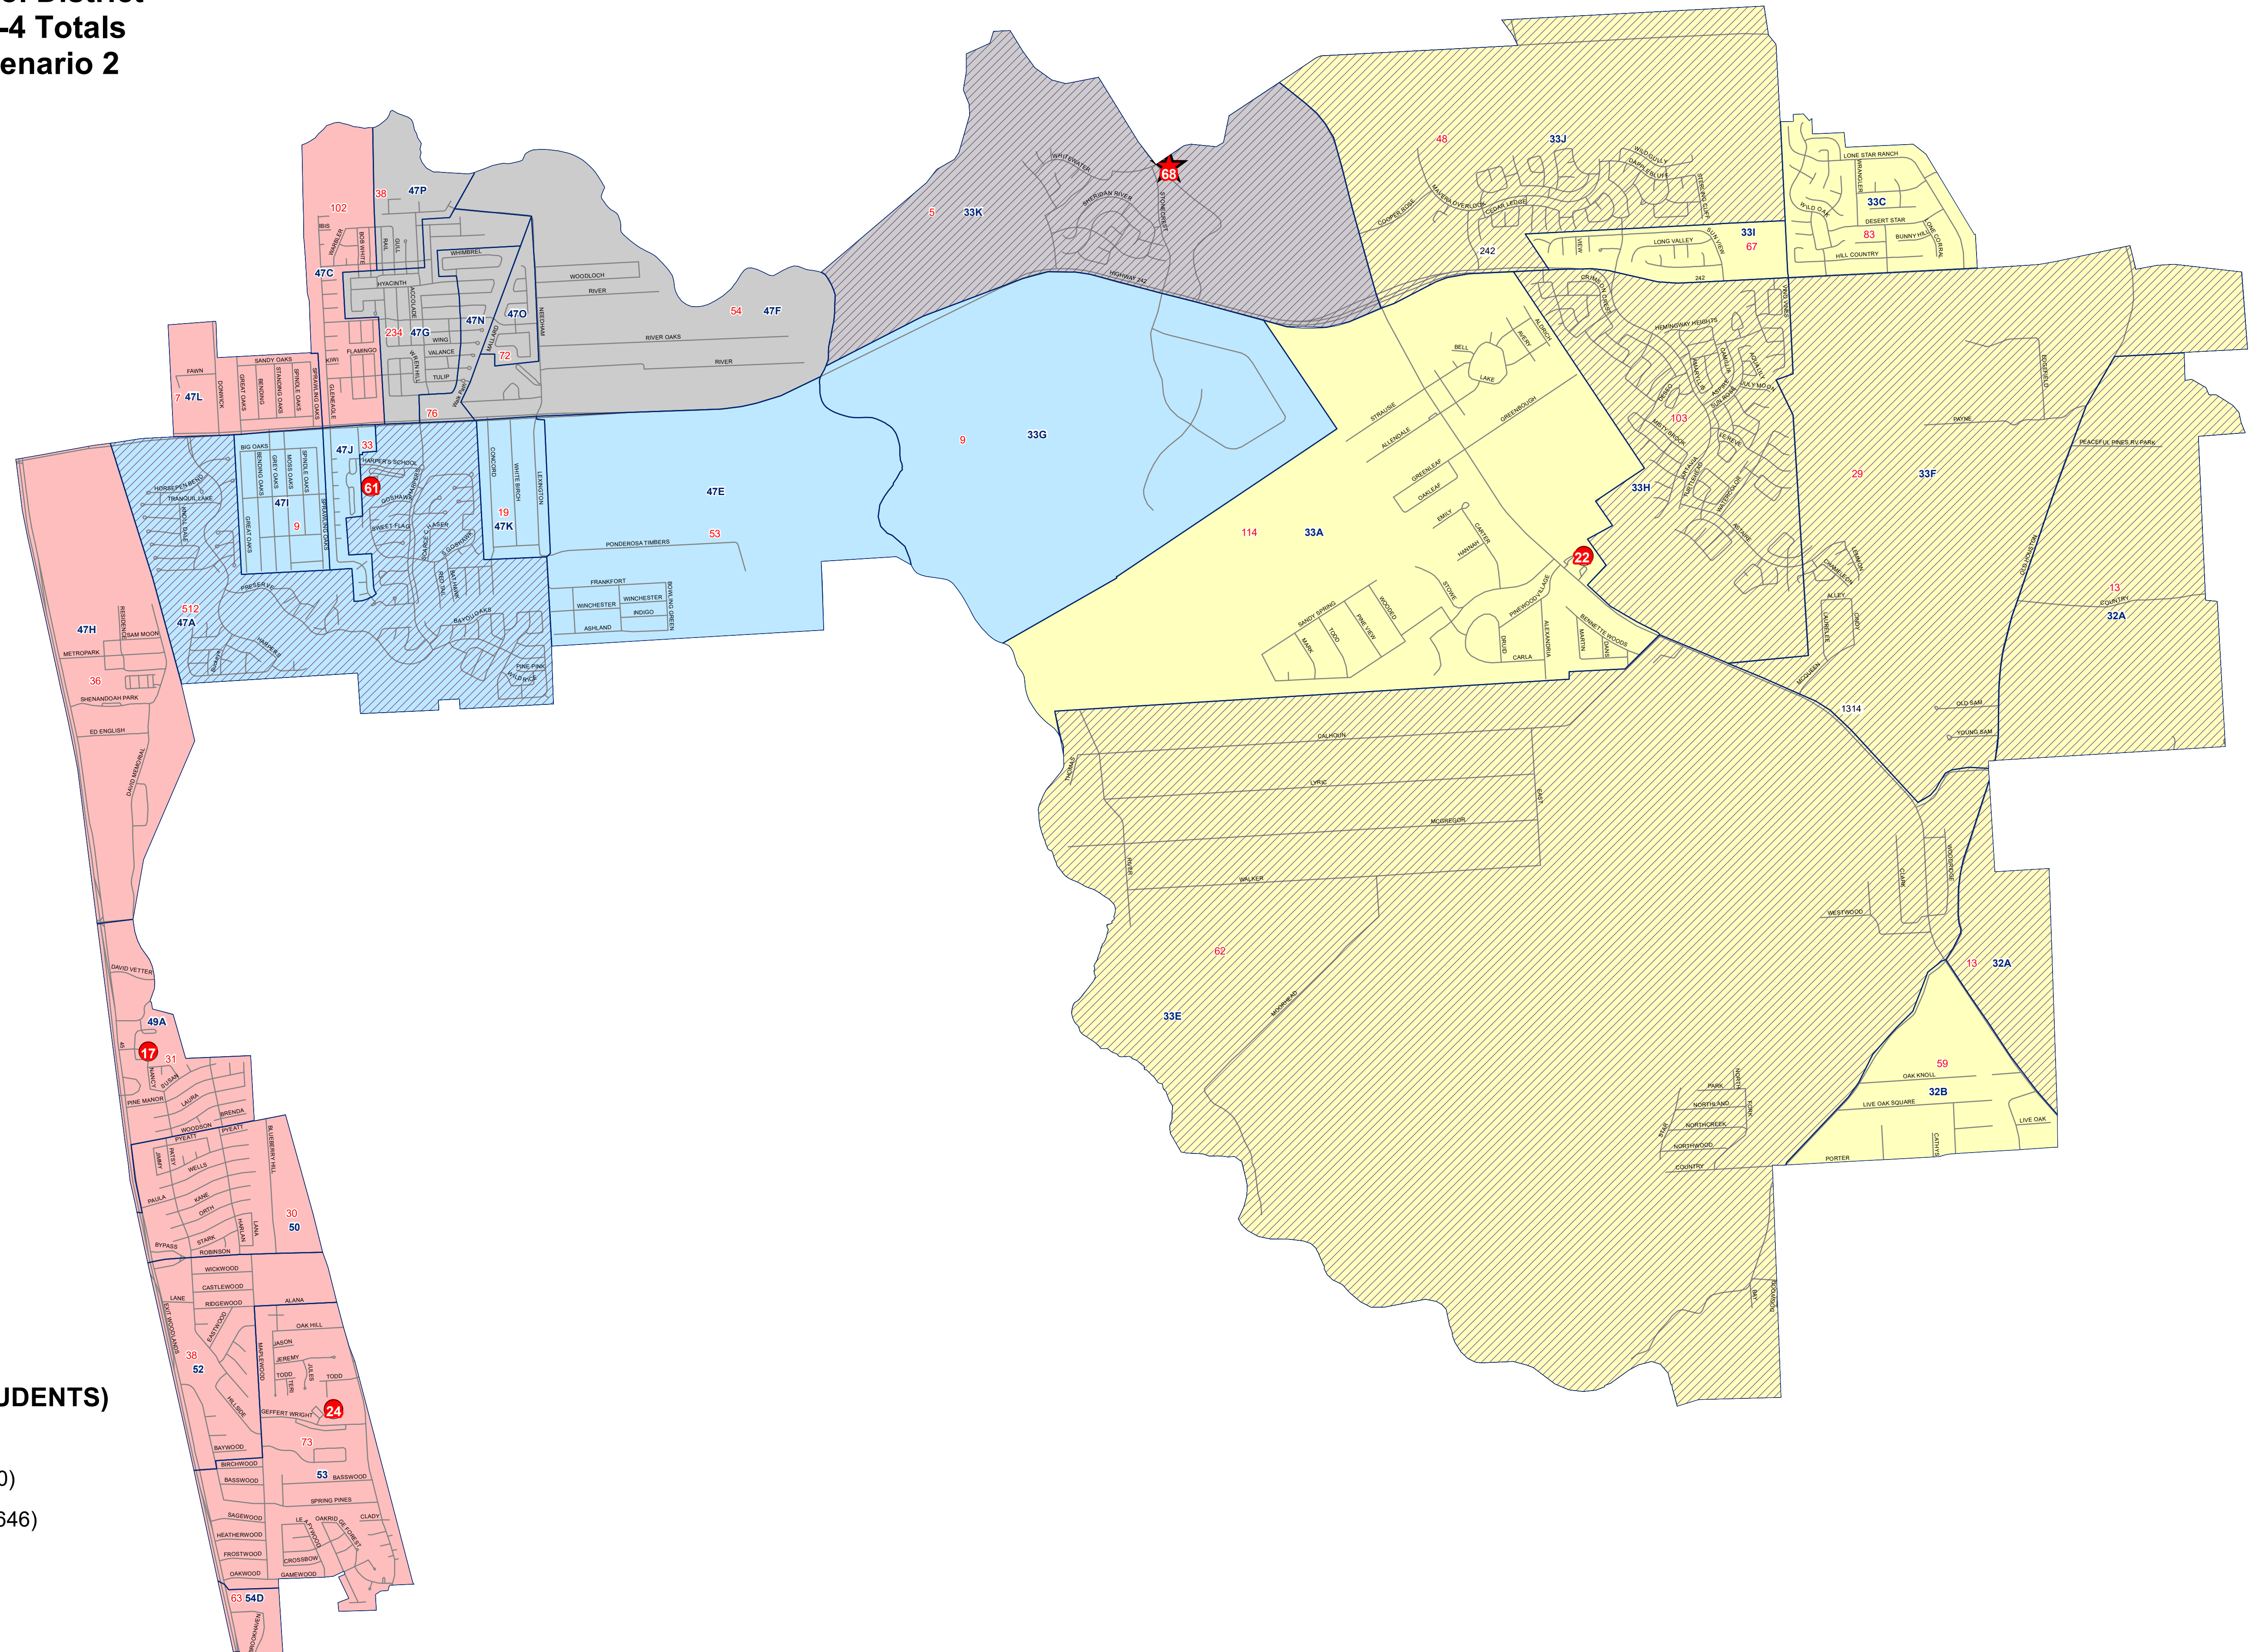

**Conroe Independent School District
School Year 2024-2025 K-4 Totals
Campbell Elementary Scenario 2**

**Caney Creek Feeder
Elementary**

22. San Jacinto

Intermediate

16. Grangerland

**Oak Ridge Feeder
Elementary**

68. Campbell

17. Oak Ridge

61. Suchma

Intermediate

61. Suchma

24. Vogel

- Attendance Zones
- Hot Spots

BUILDING (CAPACITY / TOTAL STUDENTS)

- CAMPBELL FLEX (950 / 693)
- OAK RIDGE ELEMENTARY (575 / 550)
- SAN JACINTO ELEMENTARY (700 / 646)
- SUCHMA FLEX (950 / 761)

- # School Number
- # Zone Code
- # Student Count