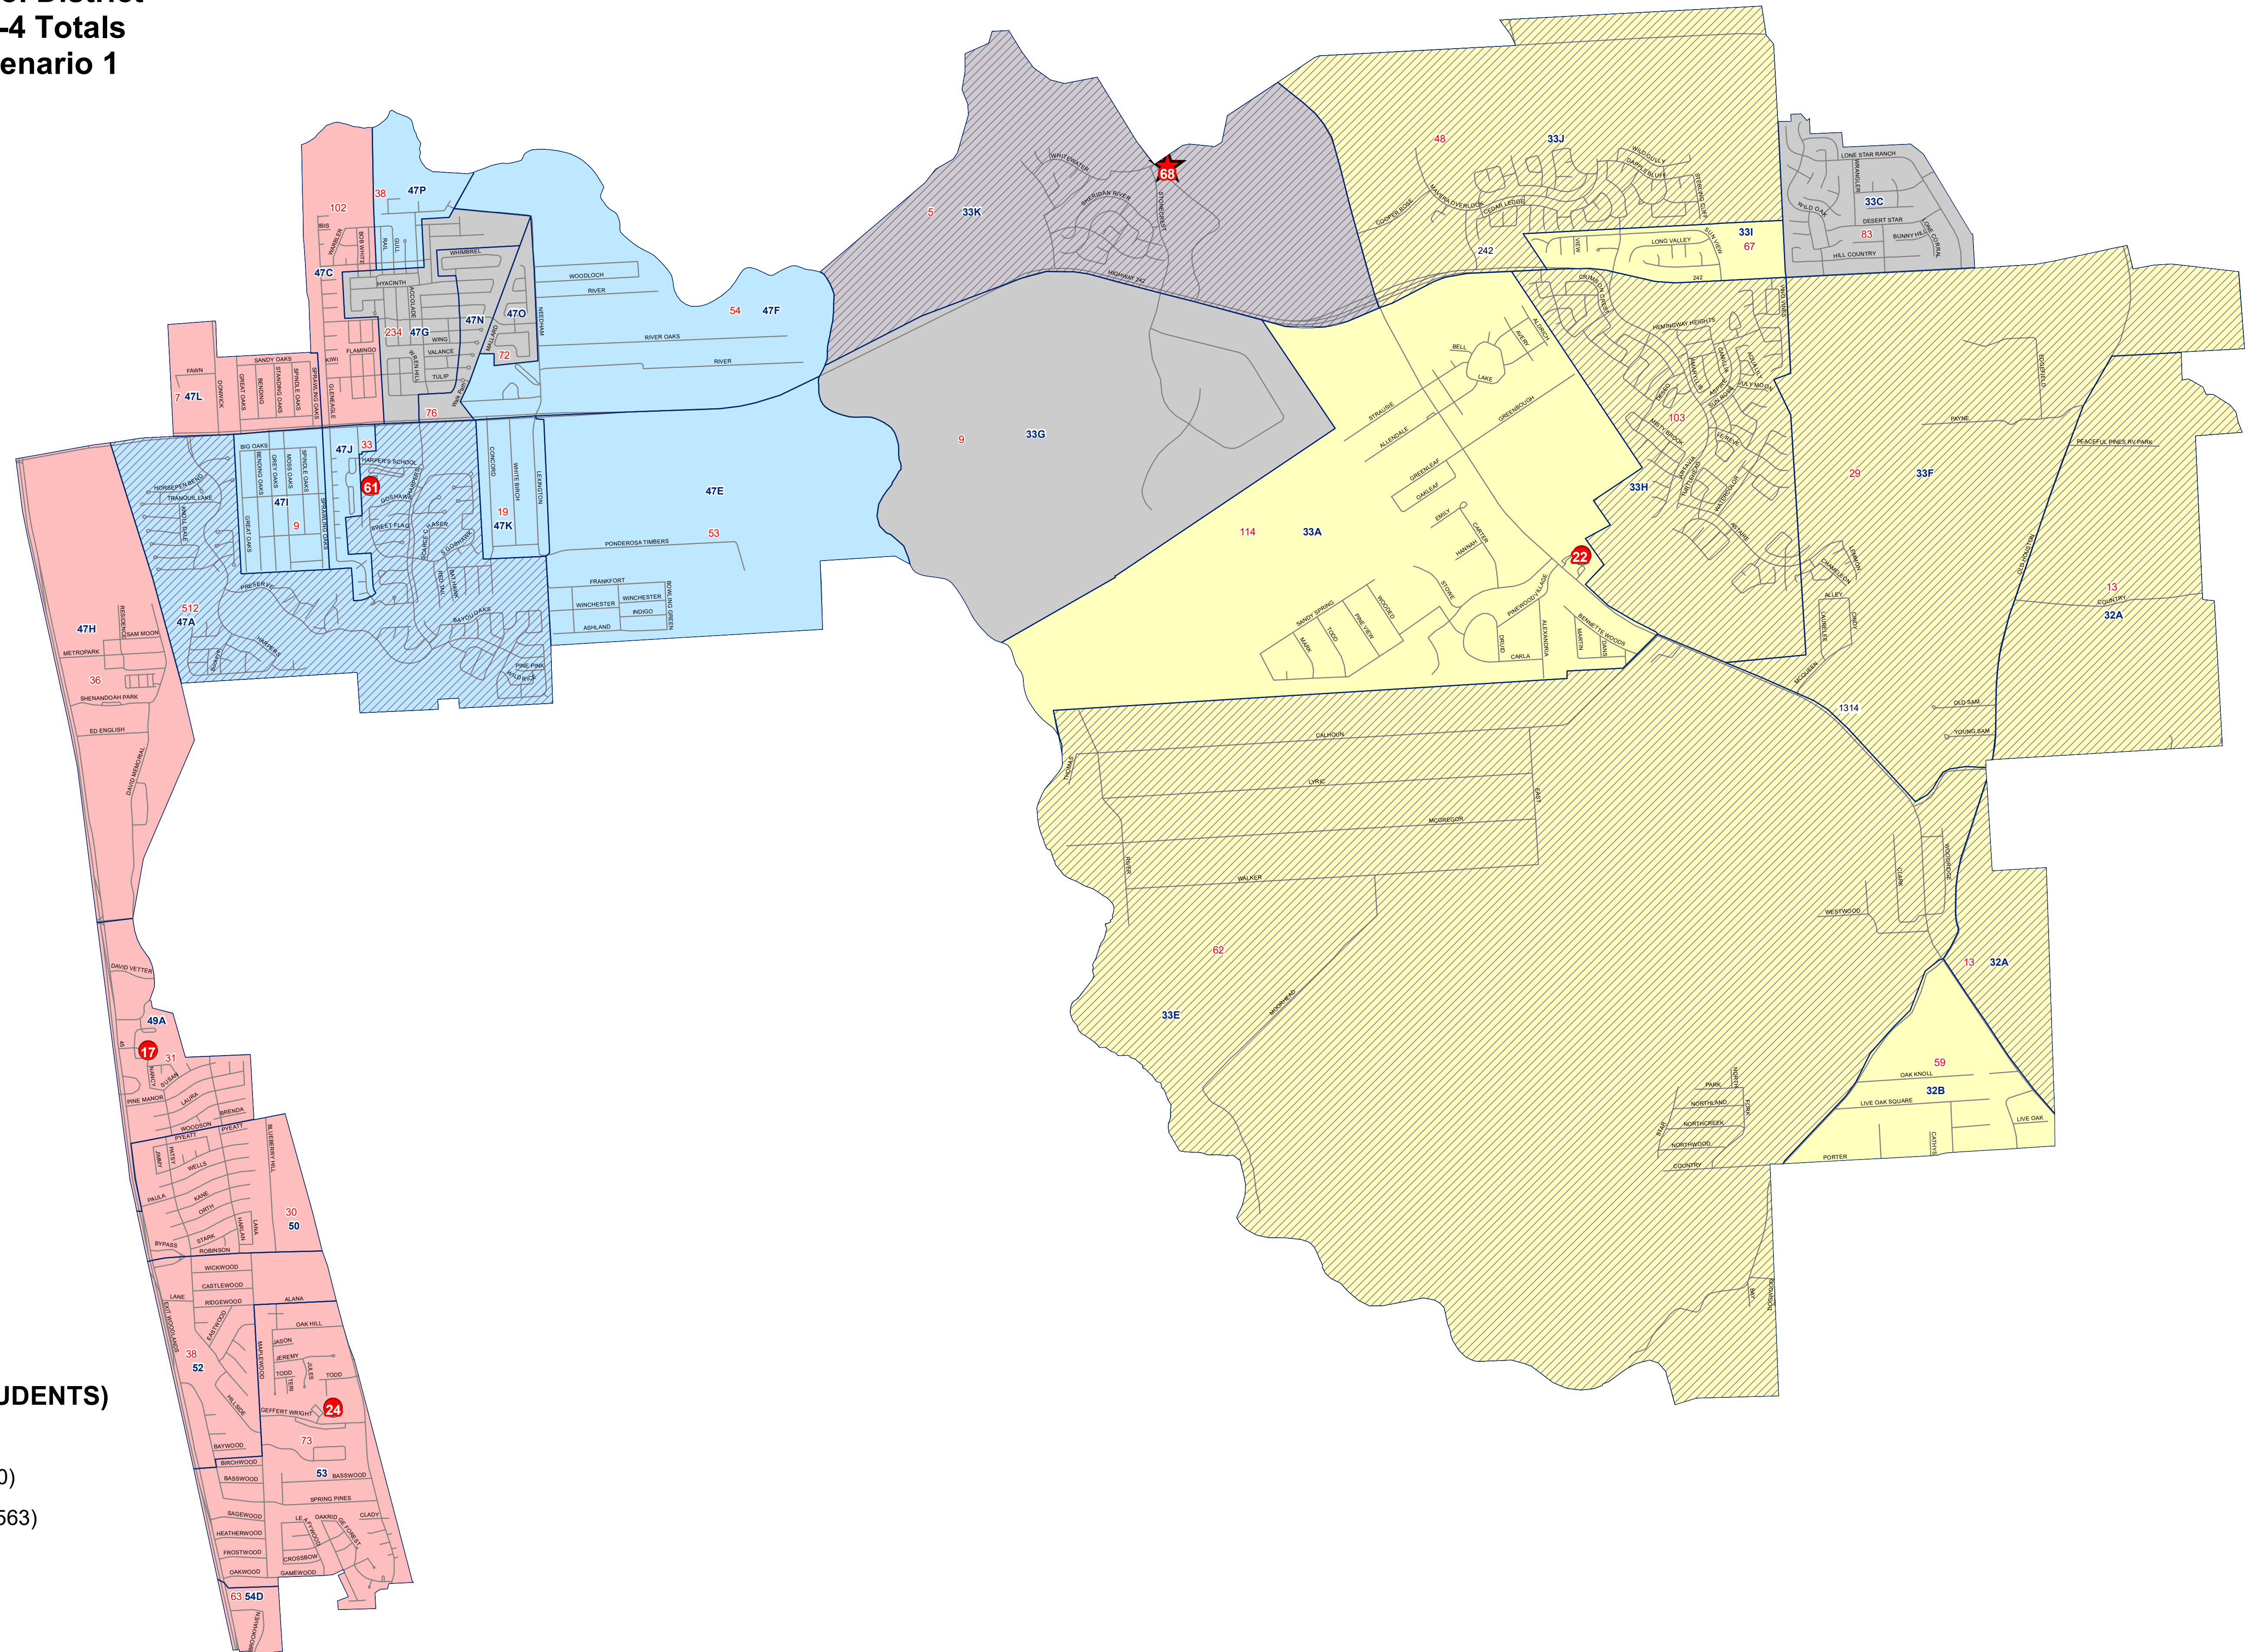

**Conroe Independent School District
School Year 2024-2025 K-4 Totals
Campbell Elementary Scenario 1**

**Caney Creek Feeder
Elementary**

22. San Jacinto

Intermediate

16. Grangerland

**Oak Ridge Feeder
Elementary**

68. Campbell

17. Oak Ridge

61. Suchma

Intermediate

61. Suchma

24. Vogel

Attendance Zones

Hot Spots

BUILDING (CAPACITY / TOTAL STUDENTS)

CAMPBELL FLEX (950 / 675)

OAK RIDGE ELEMENTARY (575 / 550)

SAN JACINTO ELEMENTARY (700 / 563)

SUCHMA FLEX (950 / 888)

School Number

Zone Code

Student Count