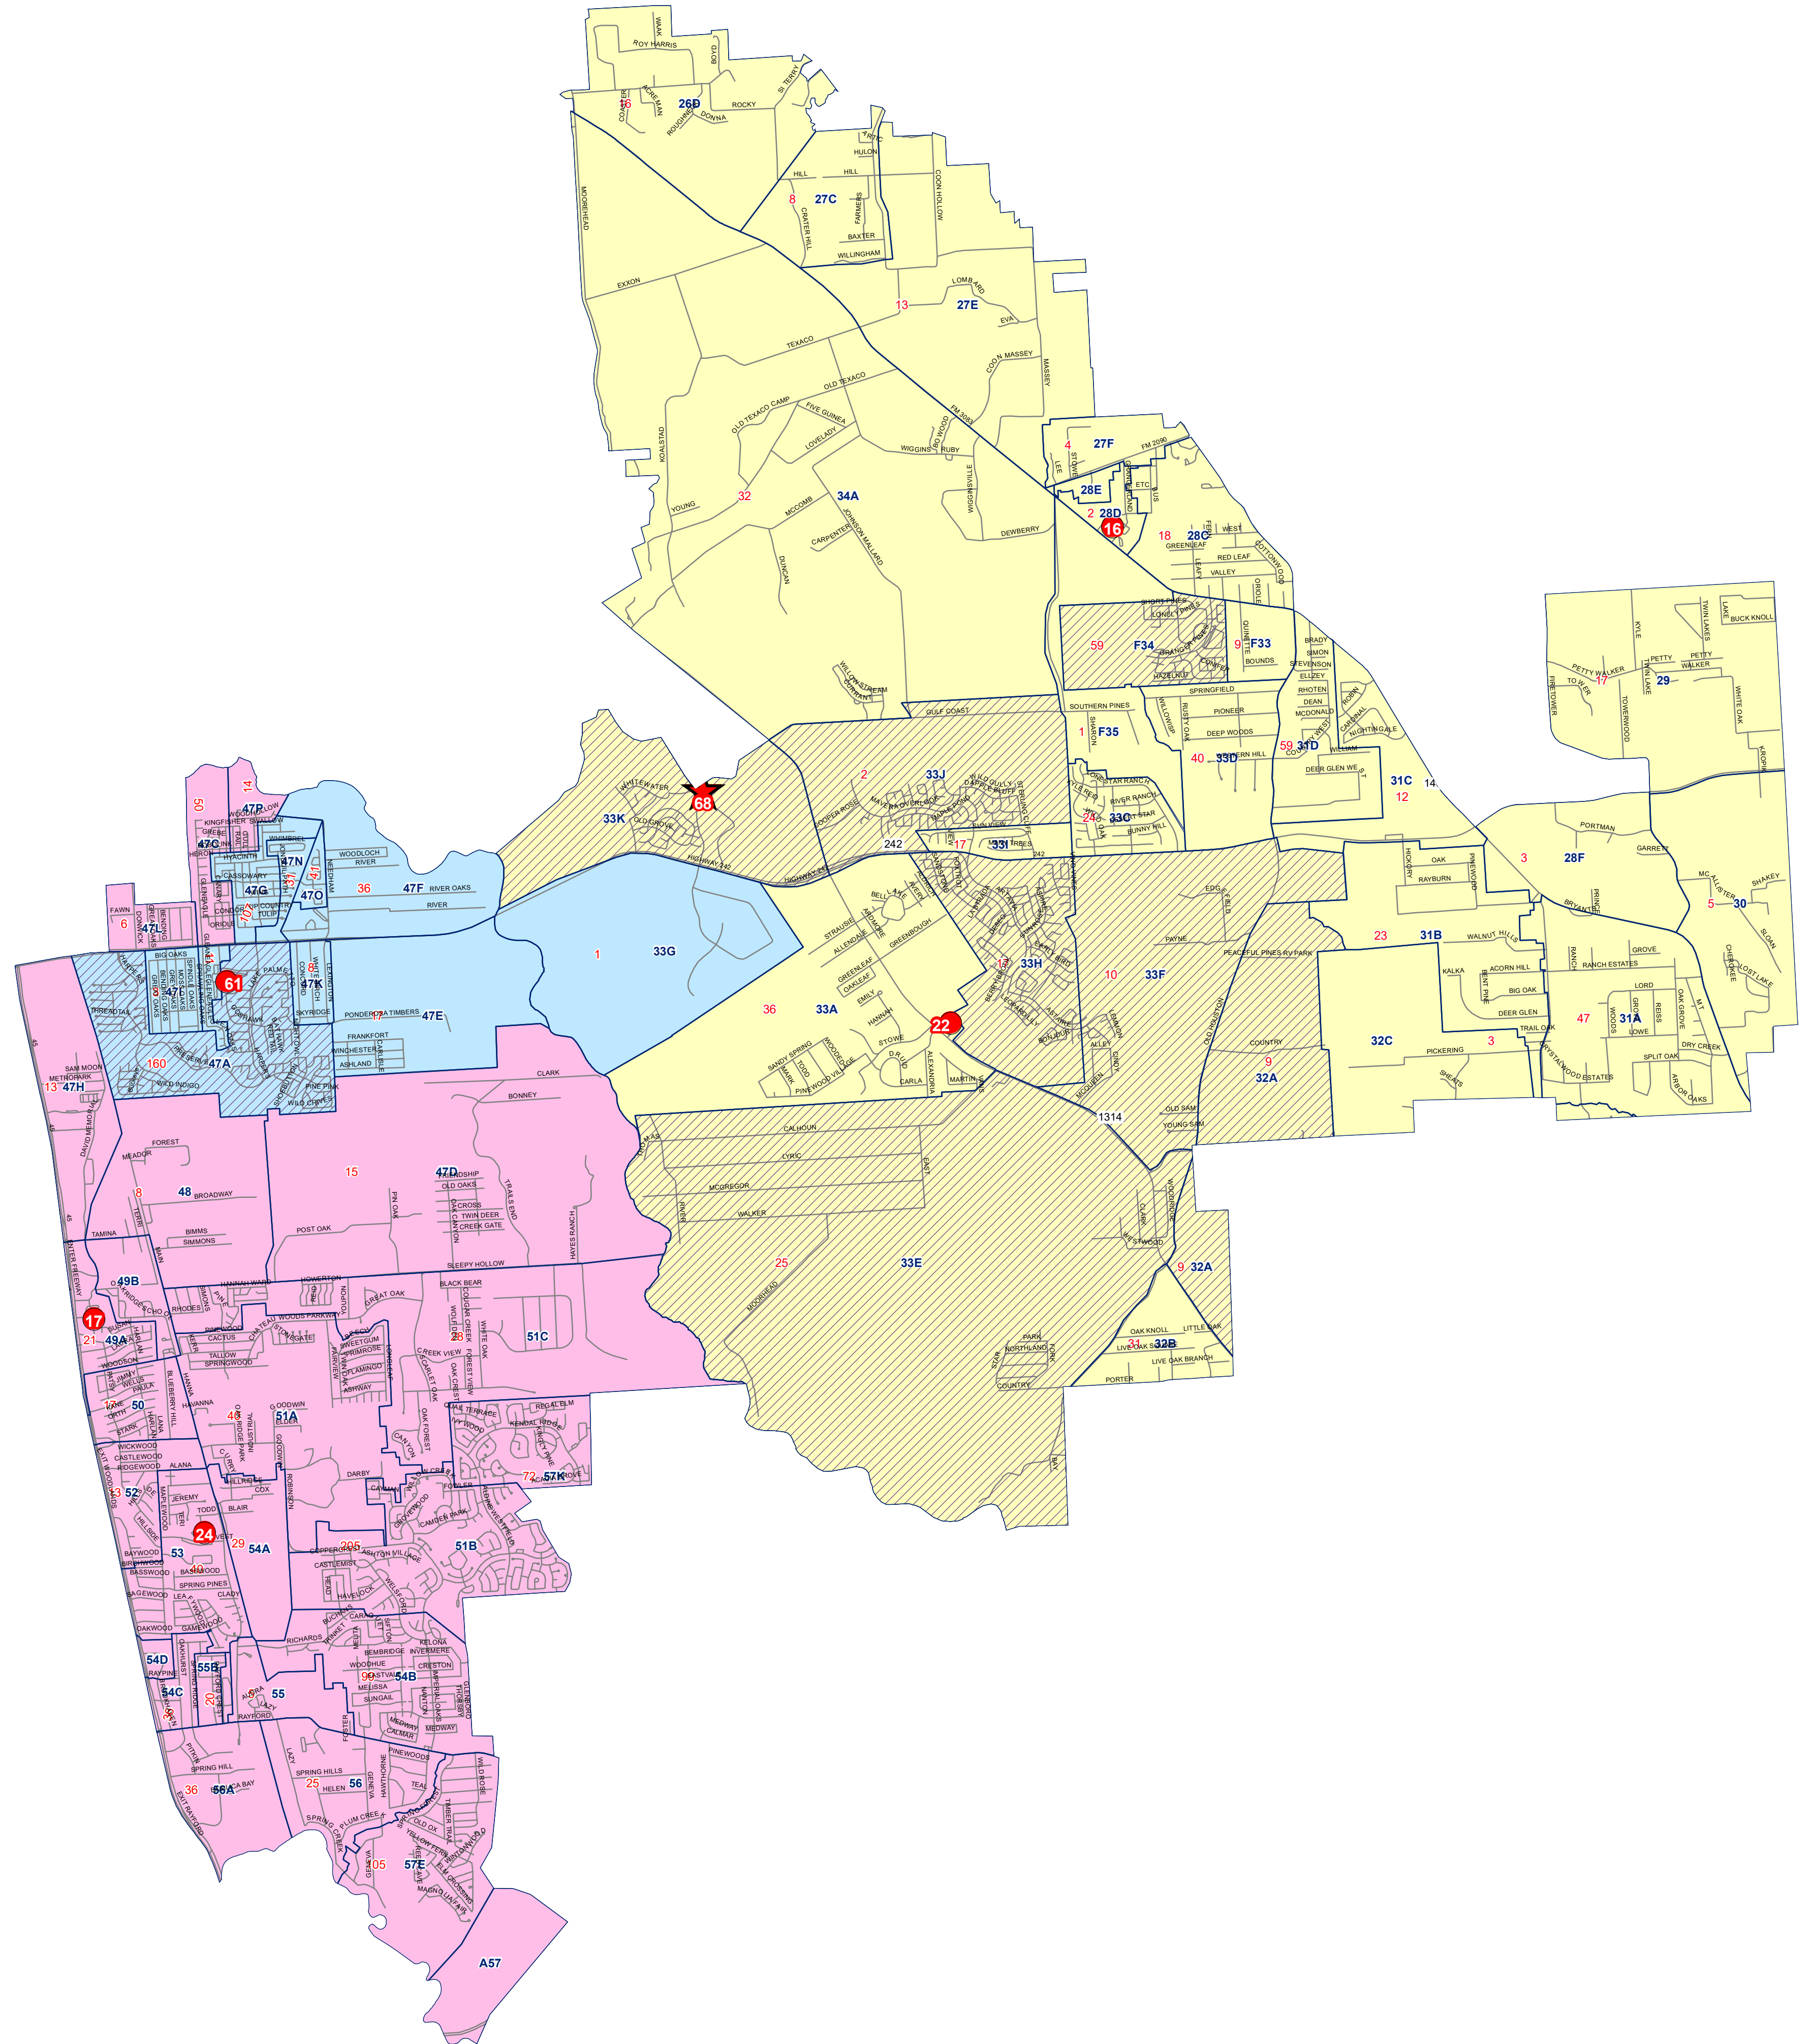

**Conroe Independent School District
 School Year 2024-2025 5-6 Totals
 Current Intermediate Zones and Student Totals**

**Caney Creek Feeder
 Elementary**

22. San Jacinto

Intermediate

16. Grangerland

**Oak Ridge Feeder
 Elementary**

68. Campbell

17. Oak Ridge

61. Suchma

Intermediate

61. Suchma

24. Vogel

Attendance Zones

Hot Spots