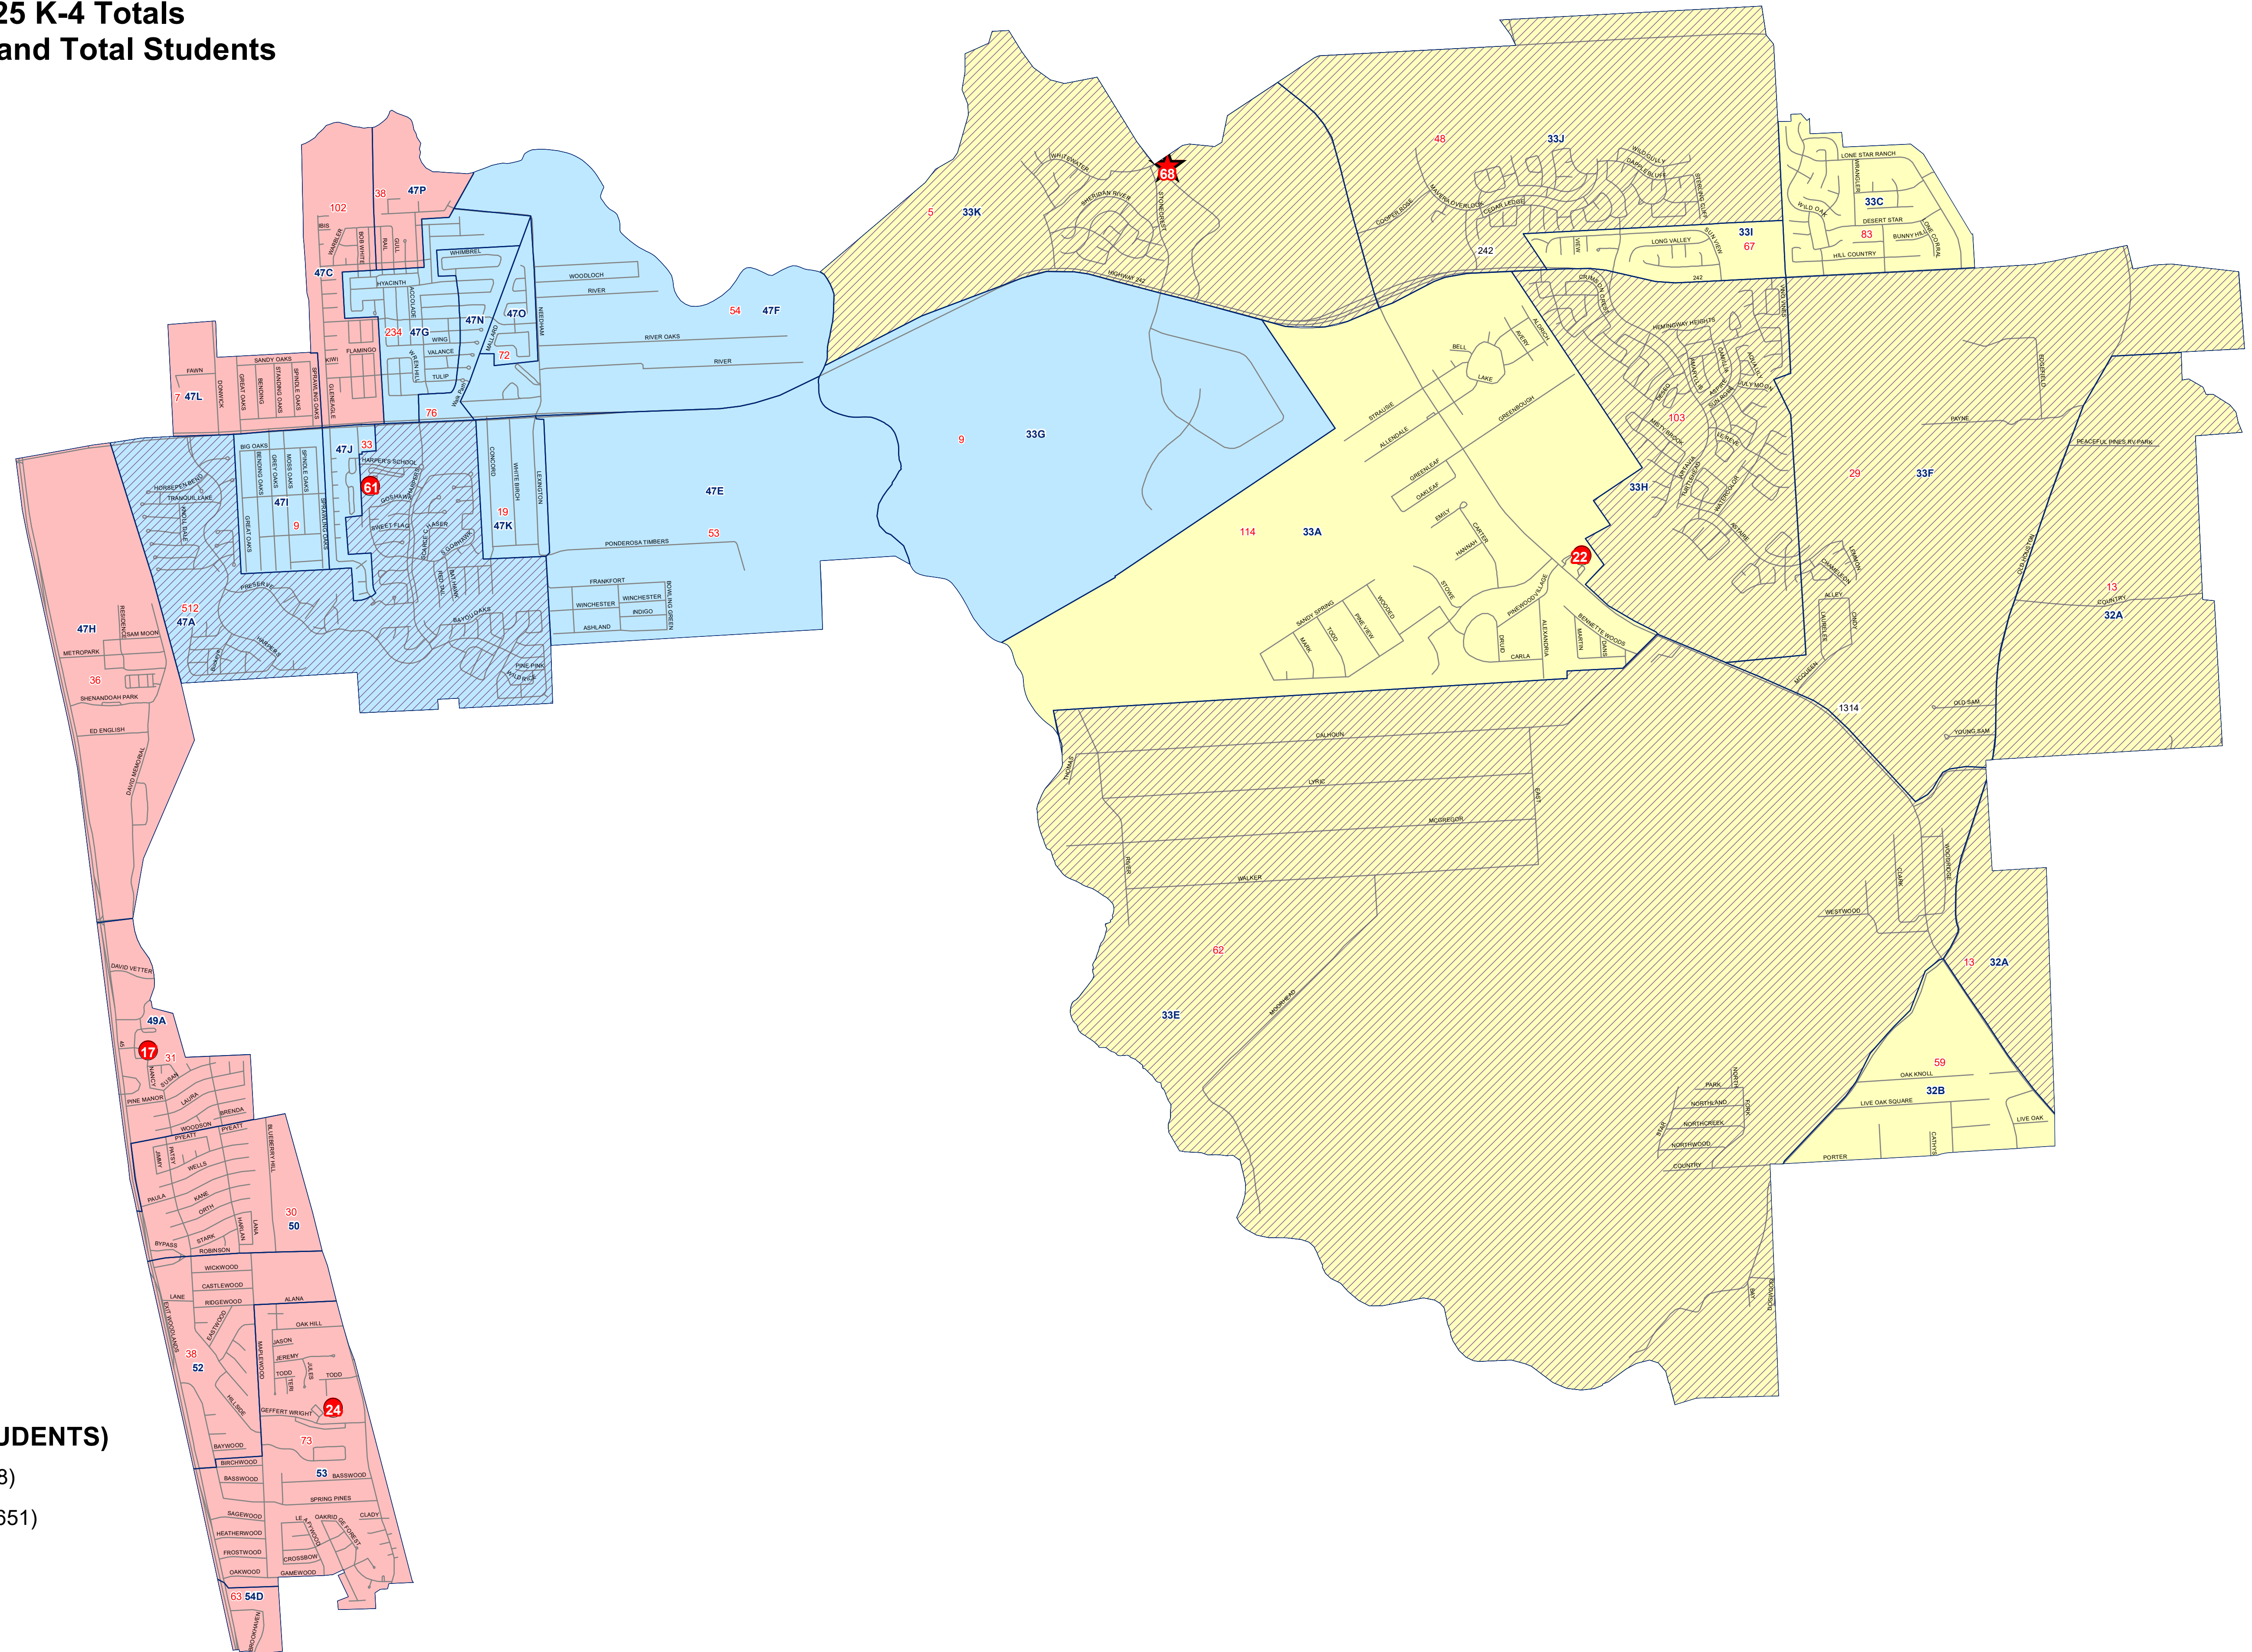

Conroe Independent School District School Year 2024-2025 K-4 Totals Current Elementary Zones and Total Students

Caney Creek Feeder Elementary

22. San Jacinto

Intermediate

16. Grangerland

Oak Ridge Feeder Elementary

68. Campbell

17. Oak Ridge

61. Suchma

Intermediate

61. Suchma

24. Vogel

Attendance Zones

Hot Spots

BUILDING (CAPACITY / TOTAL STUDENTS)

OAK RIDGE ELEMENTARY (575 / 588)

SAN JACINTO ELEMENTARY (700 / 651)

SUCHMA FLEX (950 / 1394)

School Number

Zone Code

Student Count