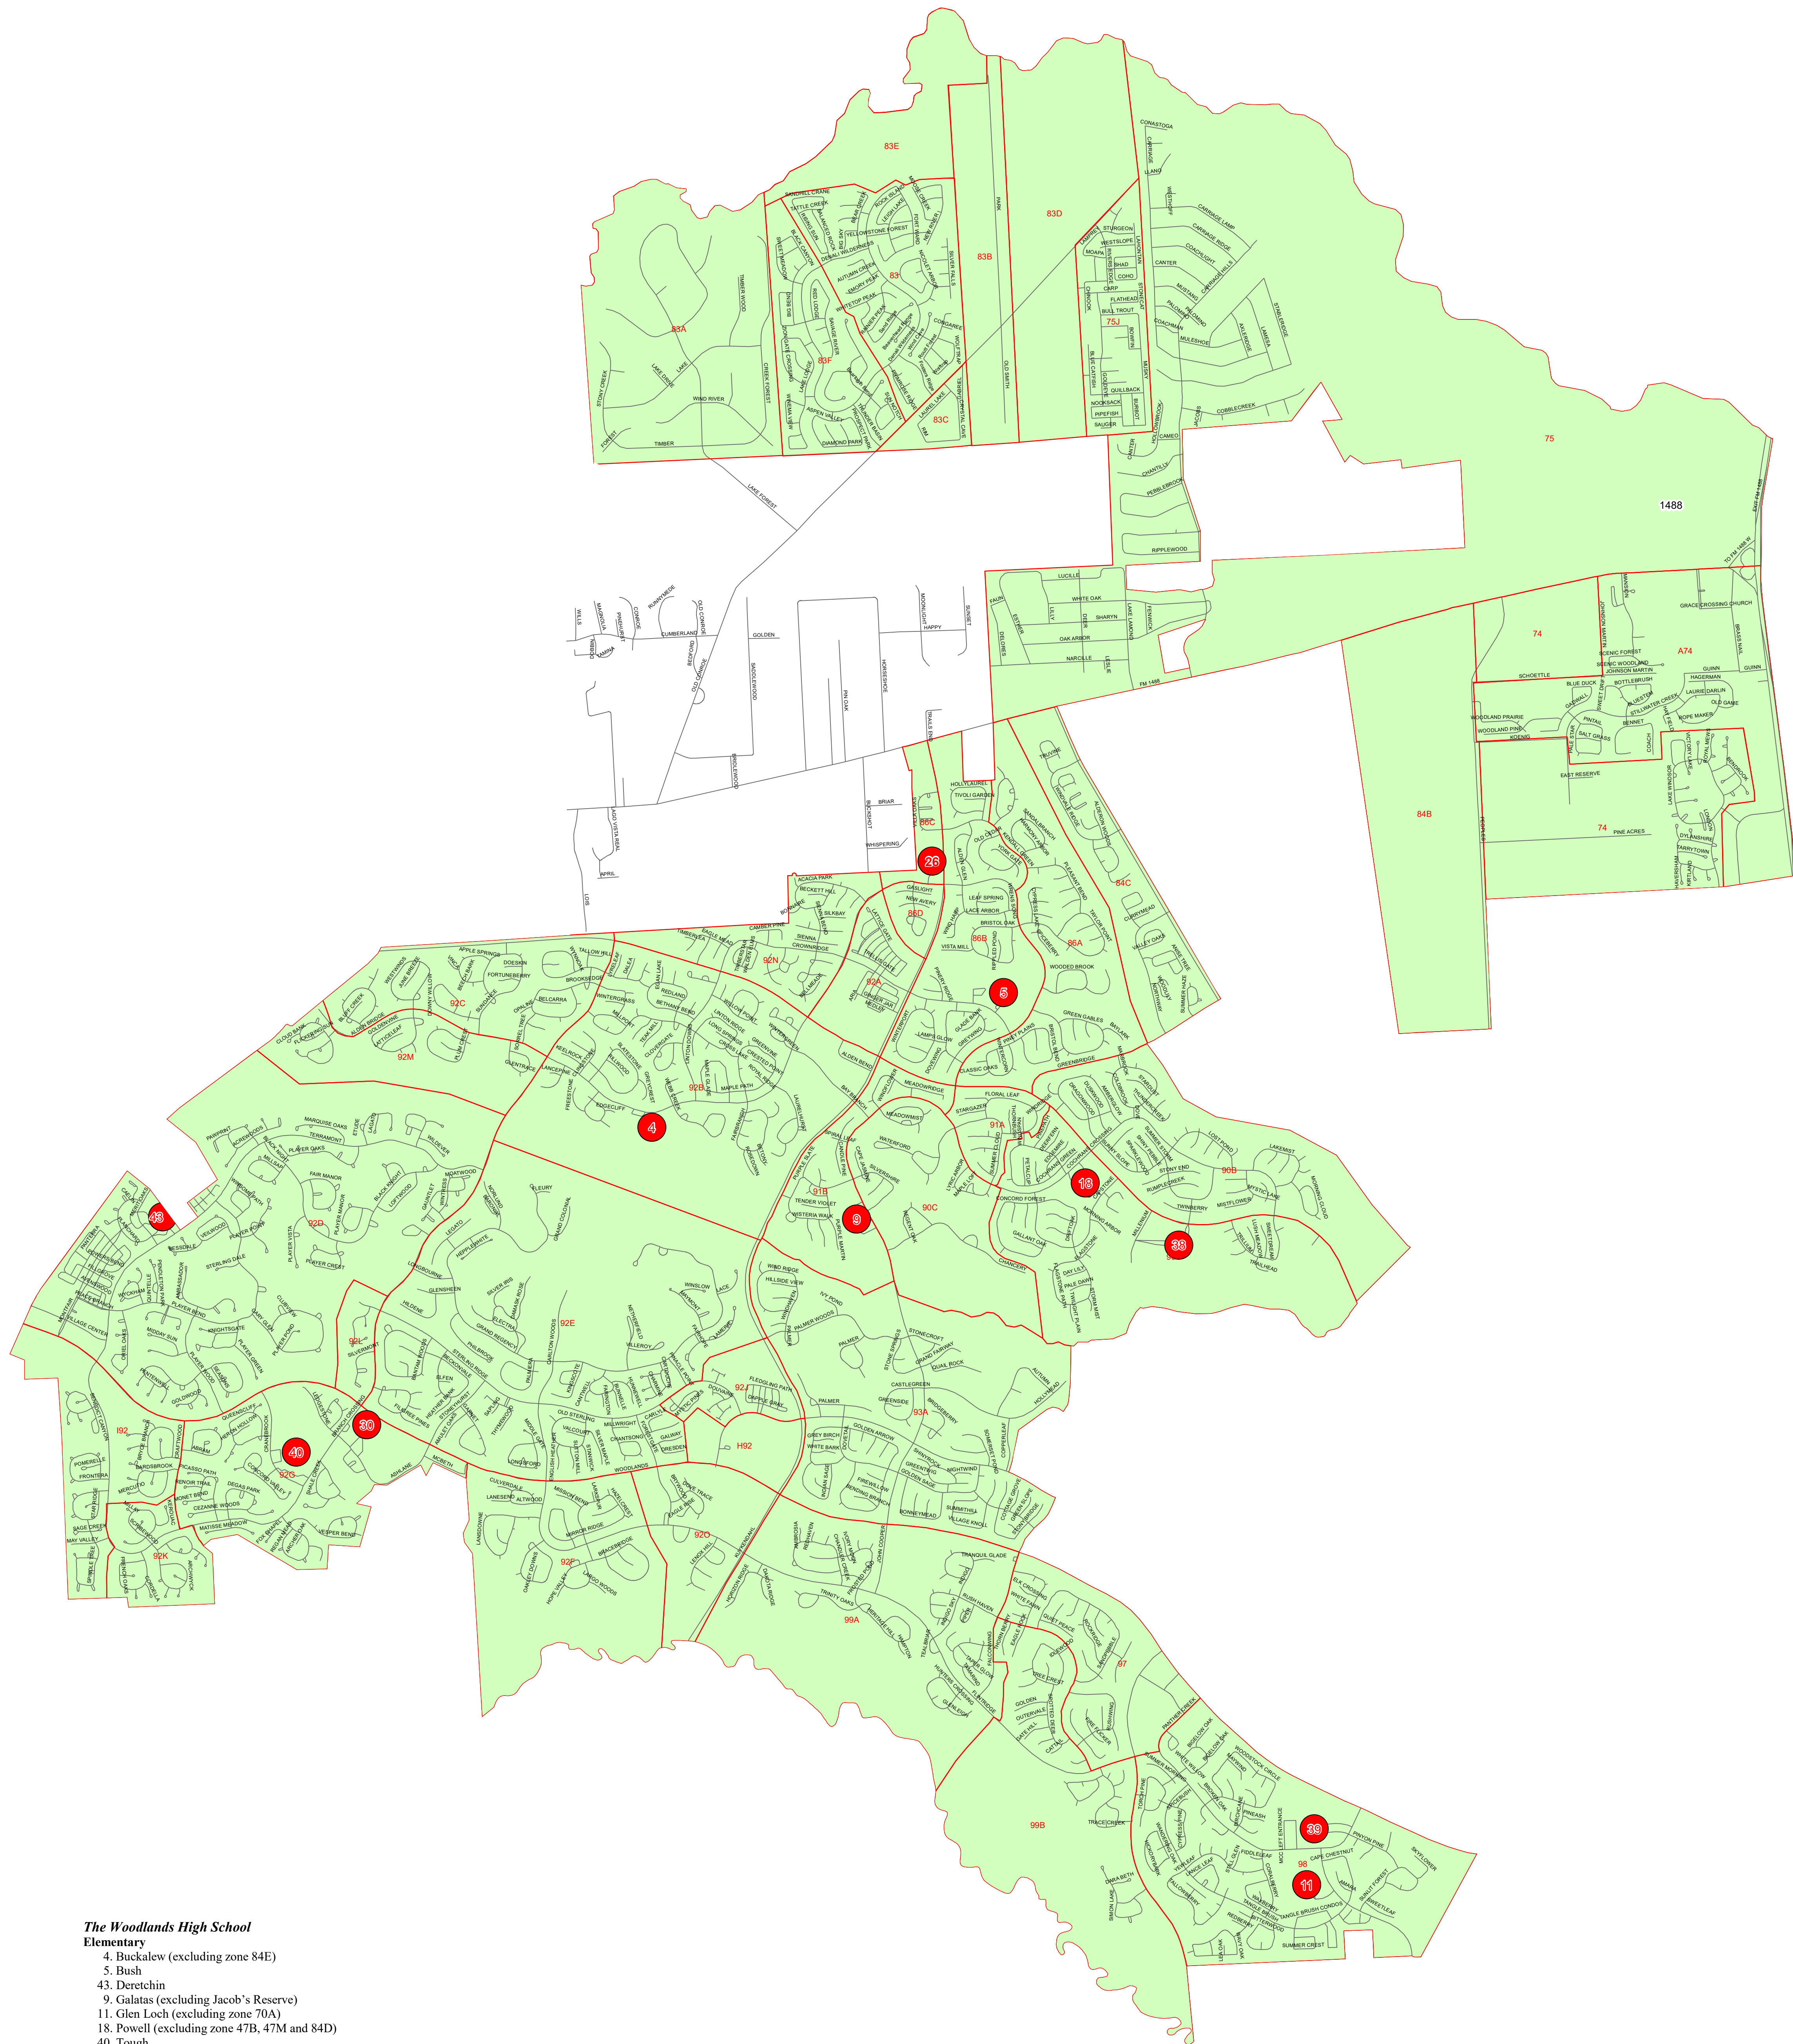

Conroe Independent School District The Woodlands High School Junior High and High School Feeder Map 2024-2025 School Year Boundaries

The Woodlands High School

- Elementary**
- 4. Buckalew (excluding zone 84E)
- 5. Bush
- 43. Deretchin
- 9. Galatas (excluding Jacob's Reserve)
- 11. Glen Loch (excluding zone 70A)
- 18. Powell (excluding zone 47B, 47M and 84D)
- 40. Tough
- Intermediate**
- 43. Deretchin
- 26. Mitchell
- 40. Tough
- 29. Wilkerson (only zones 97, 98, 99B)
- Junior High**
- 39. McCullough
- High School**
- 30. The Woodlands 9th Grade Campus
- 38. The Woodlands

- Attn Zones
- MCCULLOUGH JUNIOR HIGH
- WOODLANDS HIGH