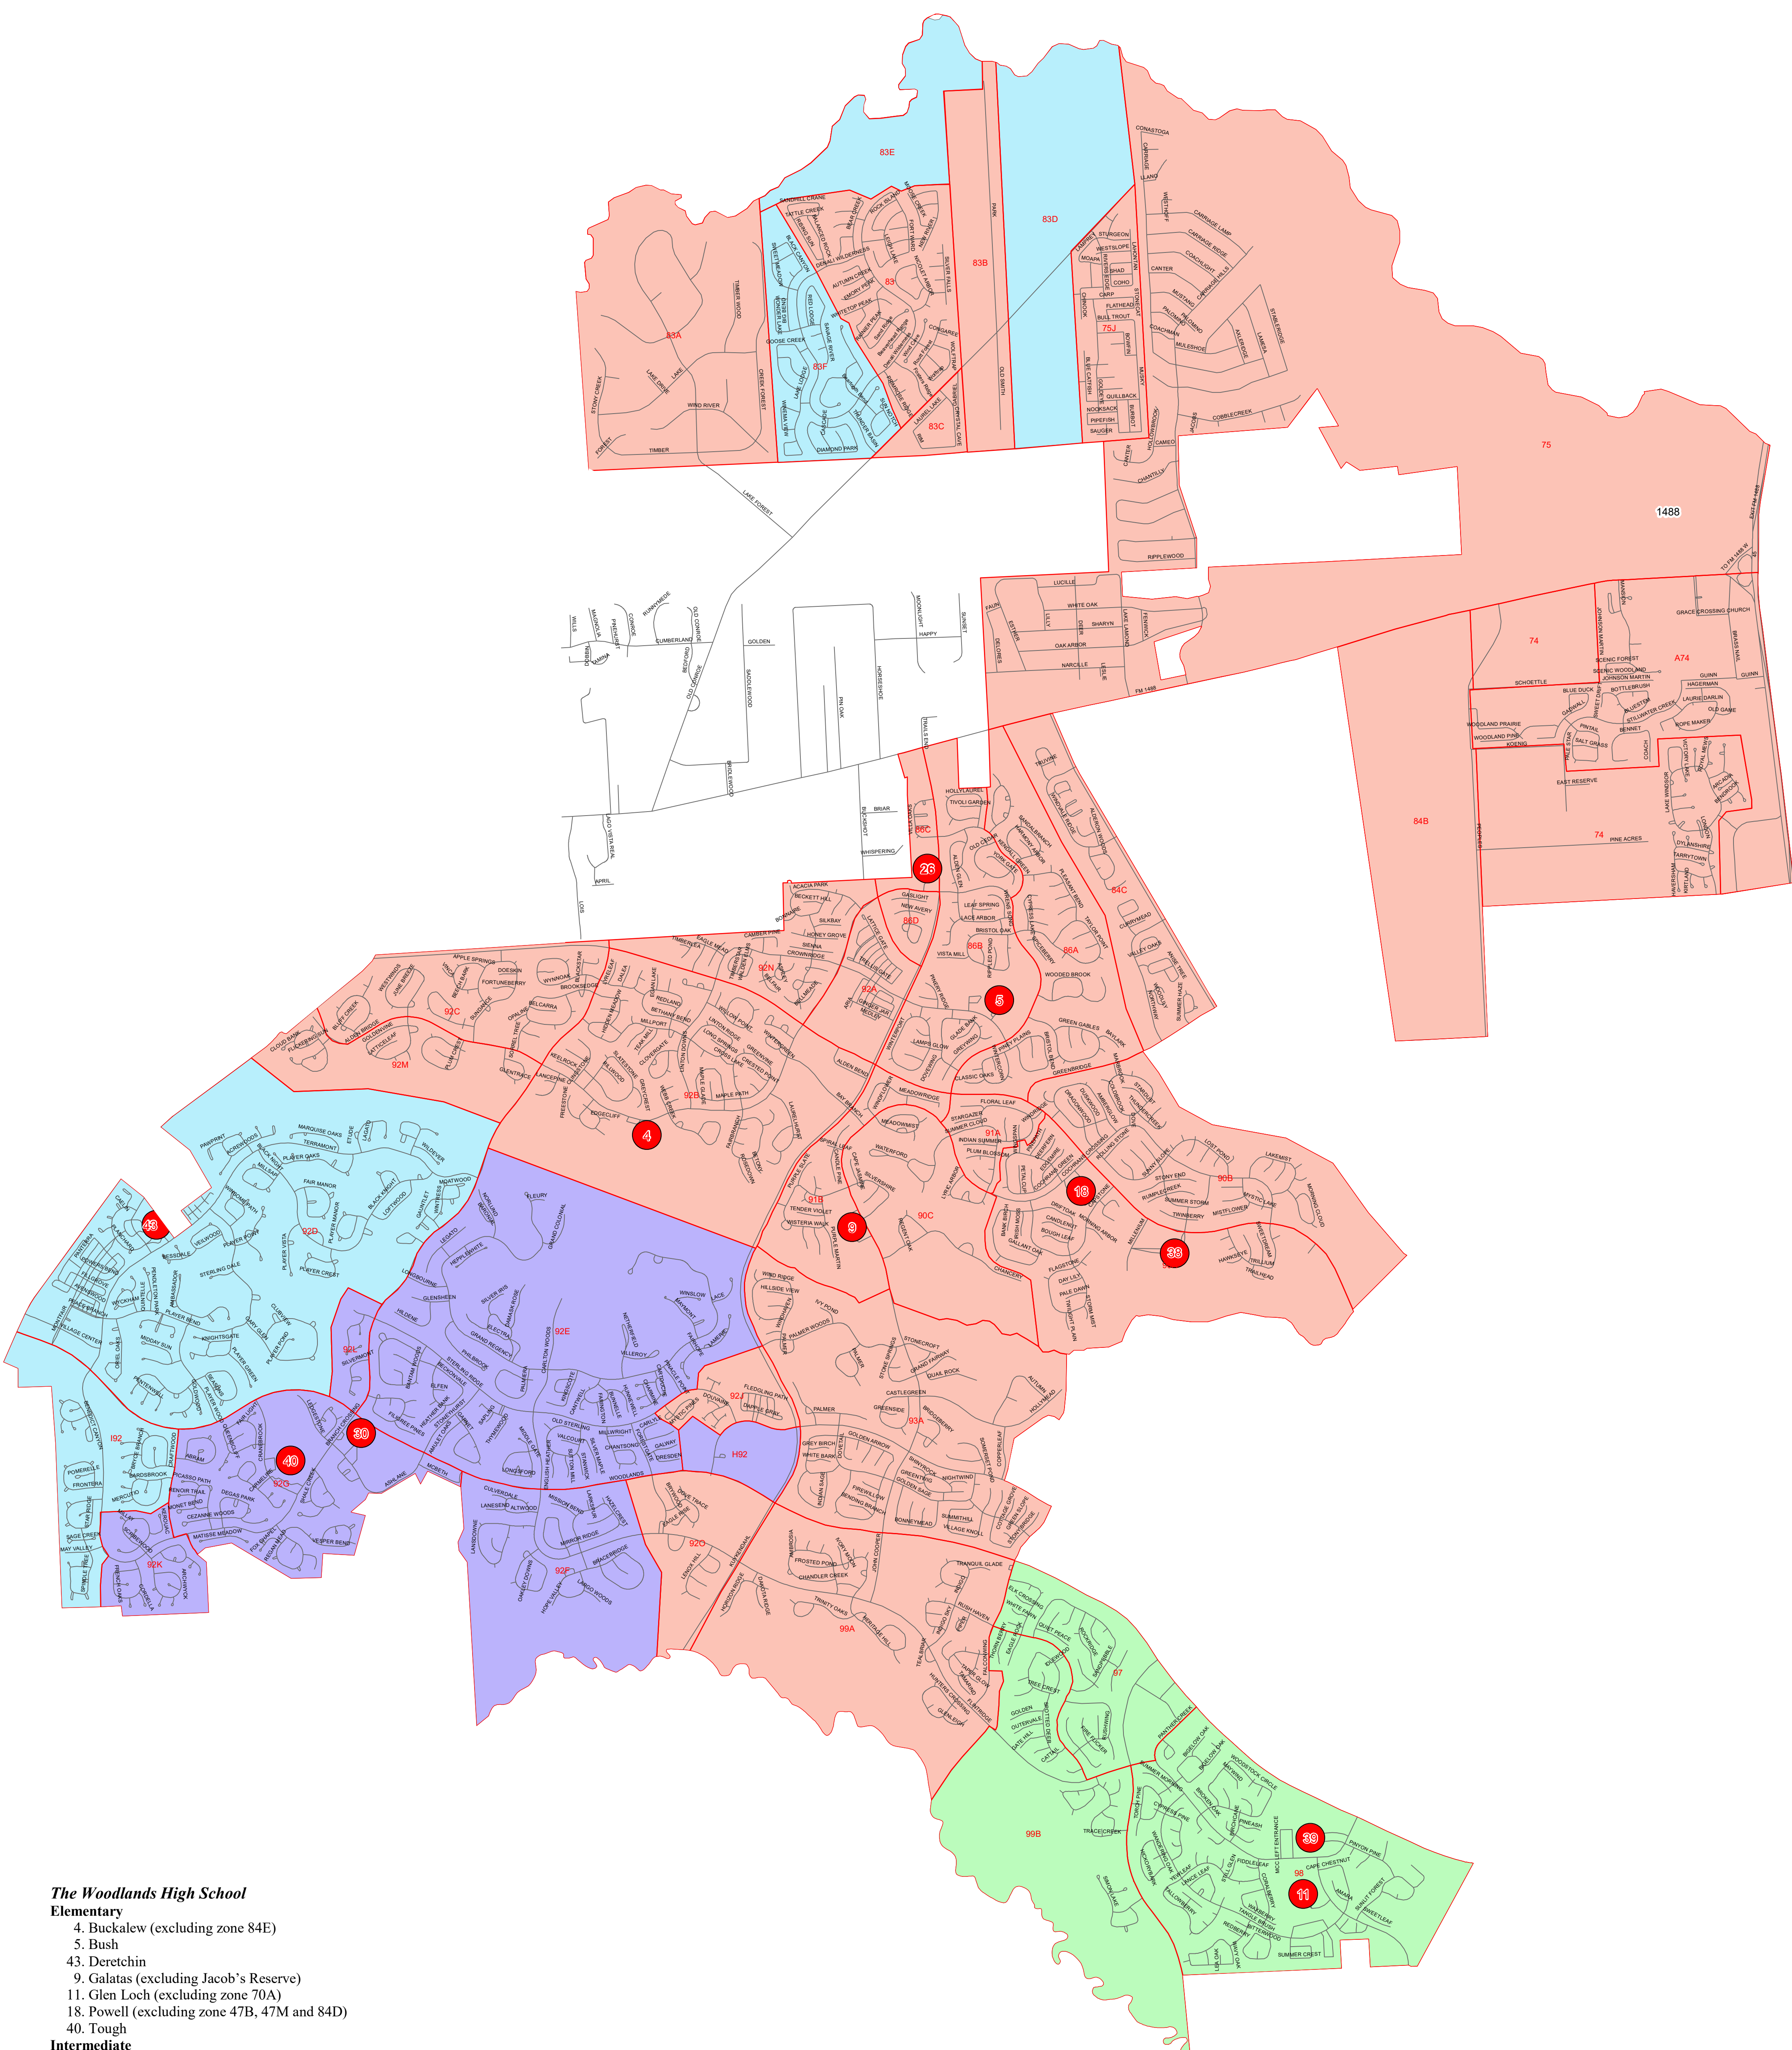

**Conroe Independent School District
The Woodlands High School Intermediate Feeder Map
2024-2025 School Year Boundaries**

The Woodlands High School

- Elementary**
- 4. Buckalew (excluding zone 84E)
- 5. Bush
- 43. Deretchin
- 9. Galatas (excluding Jacob's Reserve)
- 11. Glen Loch (excluding zone 70A)
- 18. Powell (excluding zone 47B, 47M and 84D)
- 40. Tough
- Intermediate**
- 43. Deretchin
- 26. Mitchell
- 40. Tough
- 29. Wilkerson (only zones 97, 98, 99B)
- Junior High**
- 39. McCullough
- High School**
- 30. The Woodlands 9th Grade Campus
- 38. The Woodlands

- Attn Zones
- DERETCHIN FLEX
- MITCHELL INTERMEDIATE
- TOUGH FLEX
- WILKERSON INTERMEDIATE