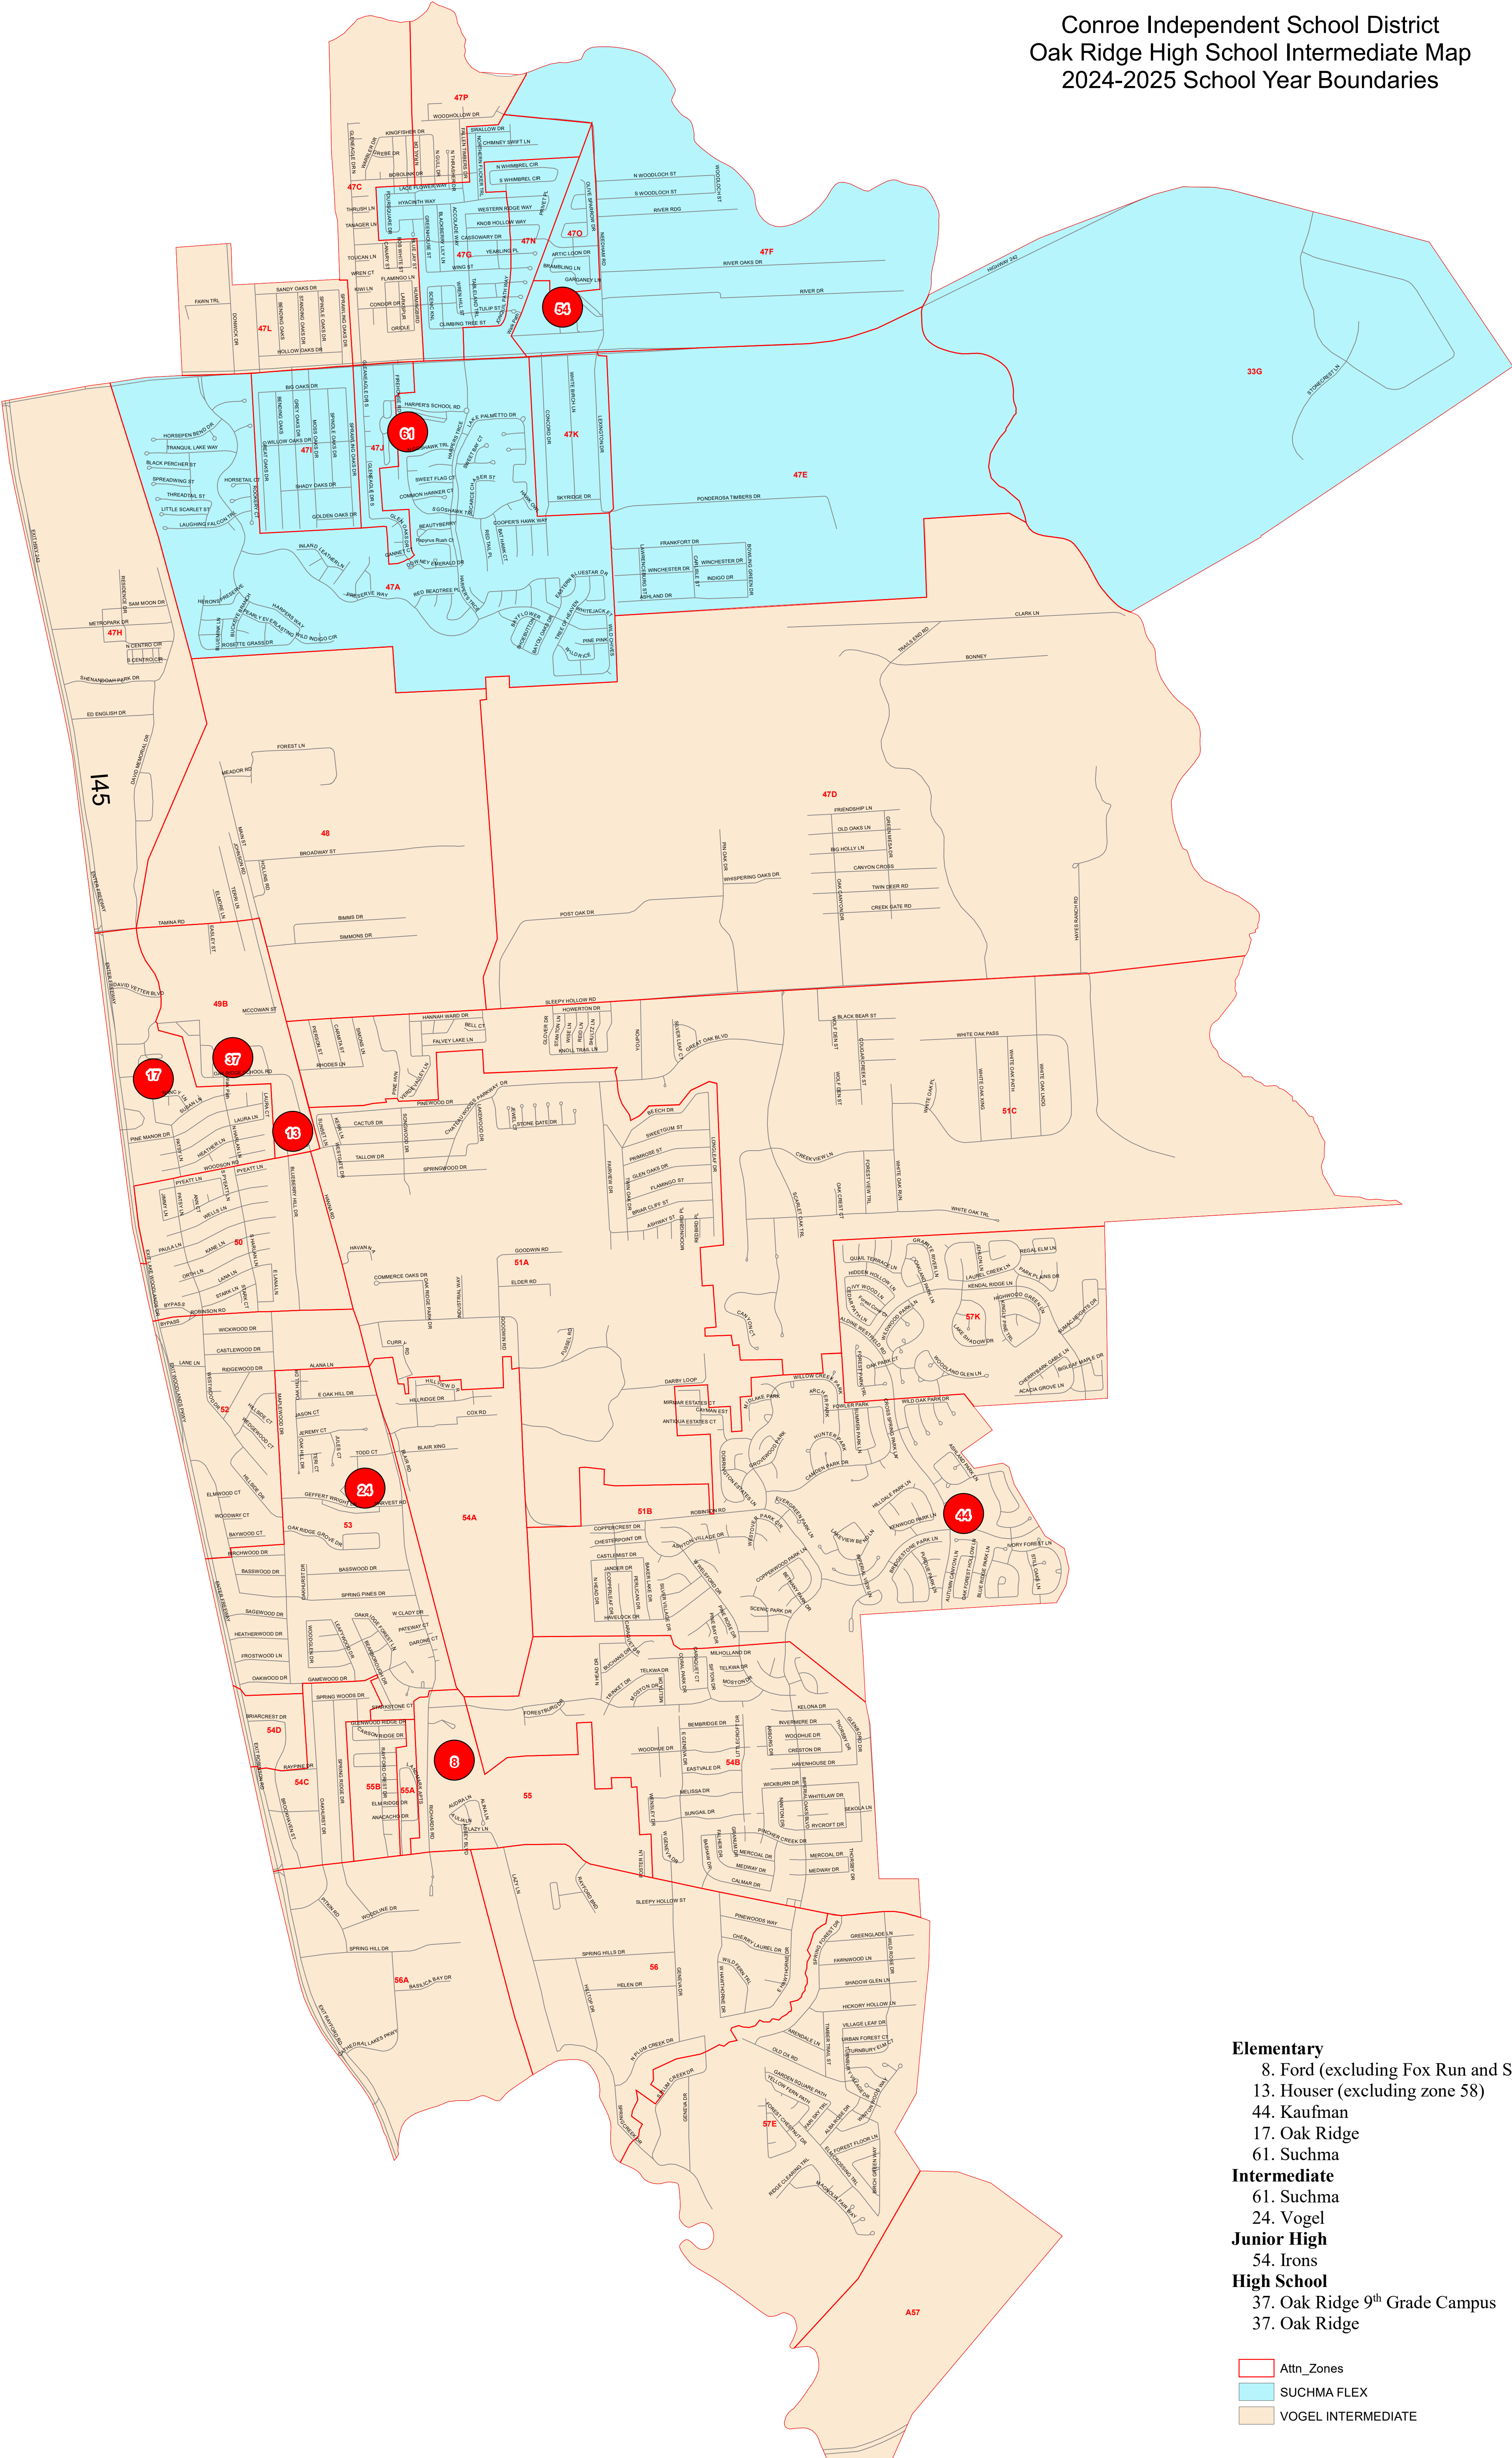

Conroe Independent School District
 Oak Ridge High School Intermediate Map
 2024-2025 School Year Boundaries

- Elementary**
- 8. Ford (excluding Fox Run and Spring Creek Pines)
- 13. Houser (excluding zone 58)
- 44. Kaufman
- 17. Oak Ridge
- 61. Suchma
- Intermediate**
- 61. Suchma
- 24. Vogel
- Junior High**
- 54. Irons
- High School**
- 37. Oak Ridge 9th Grade Campus
- 37. Oak Ridge

Attn_Zones
 SUCHMA FLEX
 VOGEL INTERMEDIATE