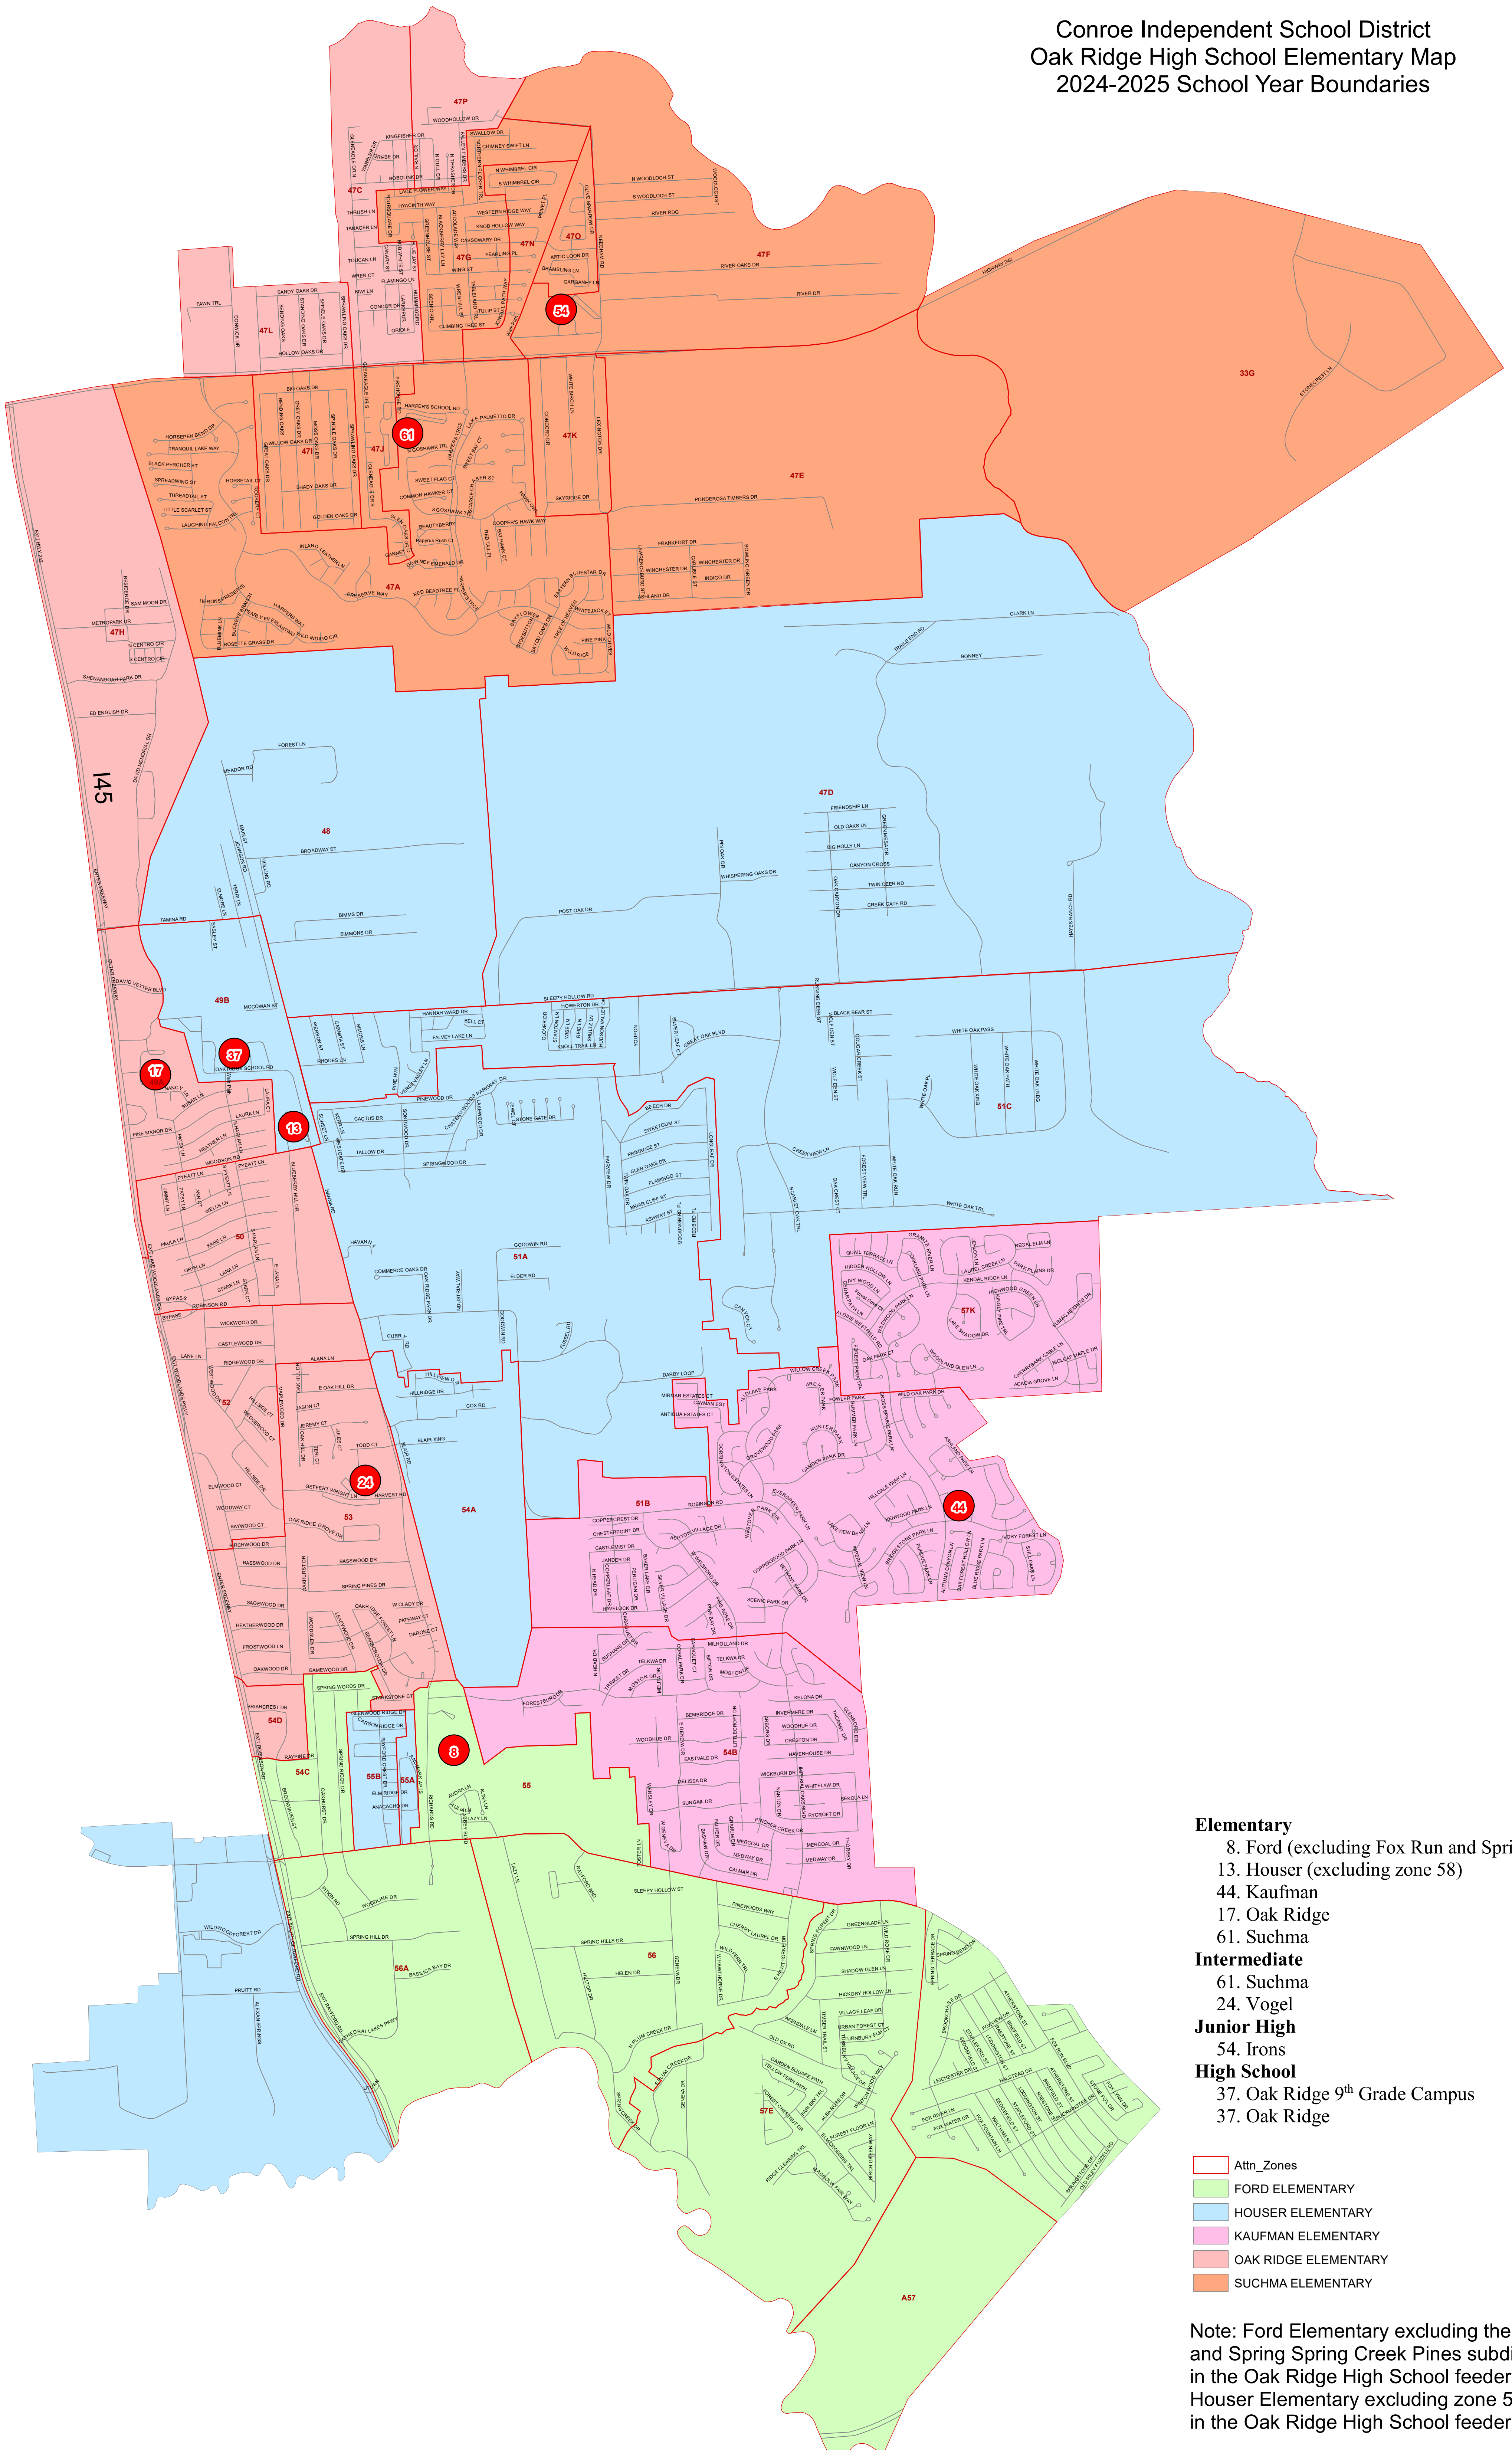

Conroe Independent School District  
 Oak Ridge High School Elementary Map  
 2024-2025 School Year Boundaries

- Elementary**
- 8. Ford (excluding Fox Run and Spring Creek Pines)
  - 13. Houser (excluding zone 58)
  - 44. Kaufman
  - 17. Oak Ridge
  - 61. Suchma
- Intermediate**
- 61. Suchma
  - 24. Vogel
- Junior High**
- 54. Irons
- High School**
- 37. Oak Ridge 9<sup>th</sup> Grade Campus
  - 37. Oak Ridge

Attn\_Zones  
 FORD ELEMENTARY  
 HOUSER ELEMENTARY  
 KAUFMAN ELEMENTARY  
 OAK RIDGE ELEMENTARY  
 SUCHMA ELEMENTARY

Note: Ford Elementary excluding the Fox Run and Spring Spring Creek Pines subdivision fall in the Oak Ridge High School feeder zone. Houser Elementary excluding zone 58 fall in the Oak Ridge High School feeder zone.