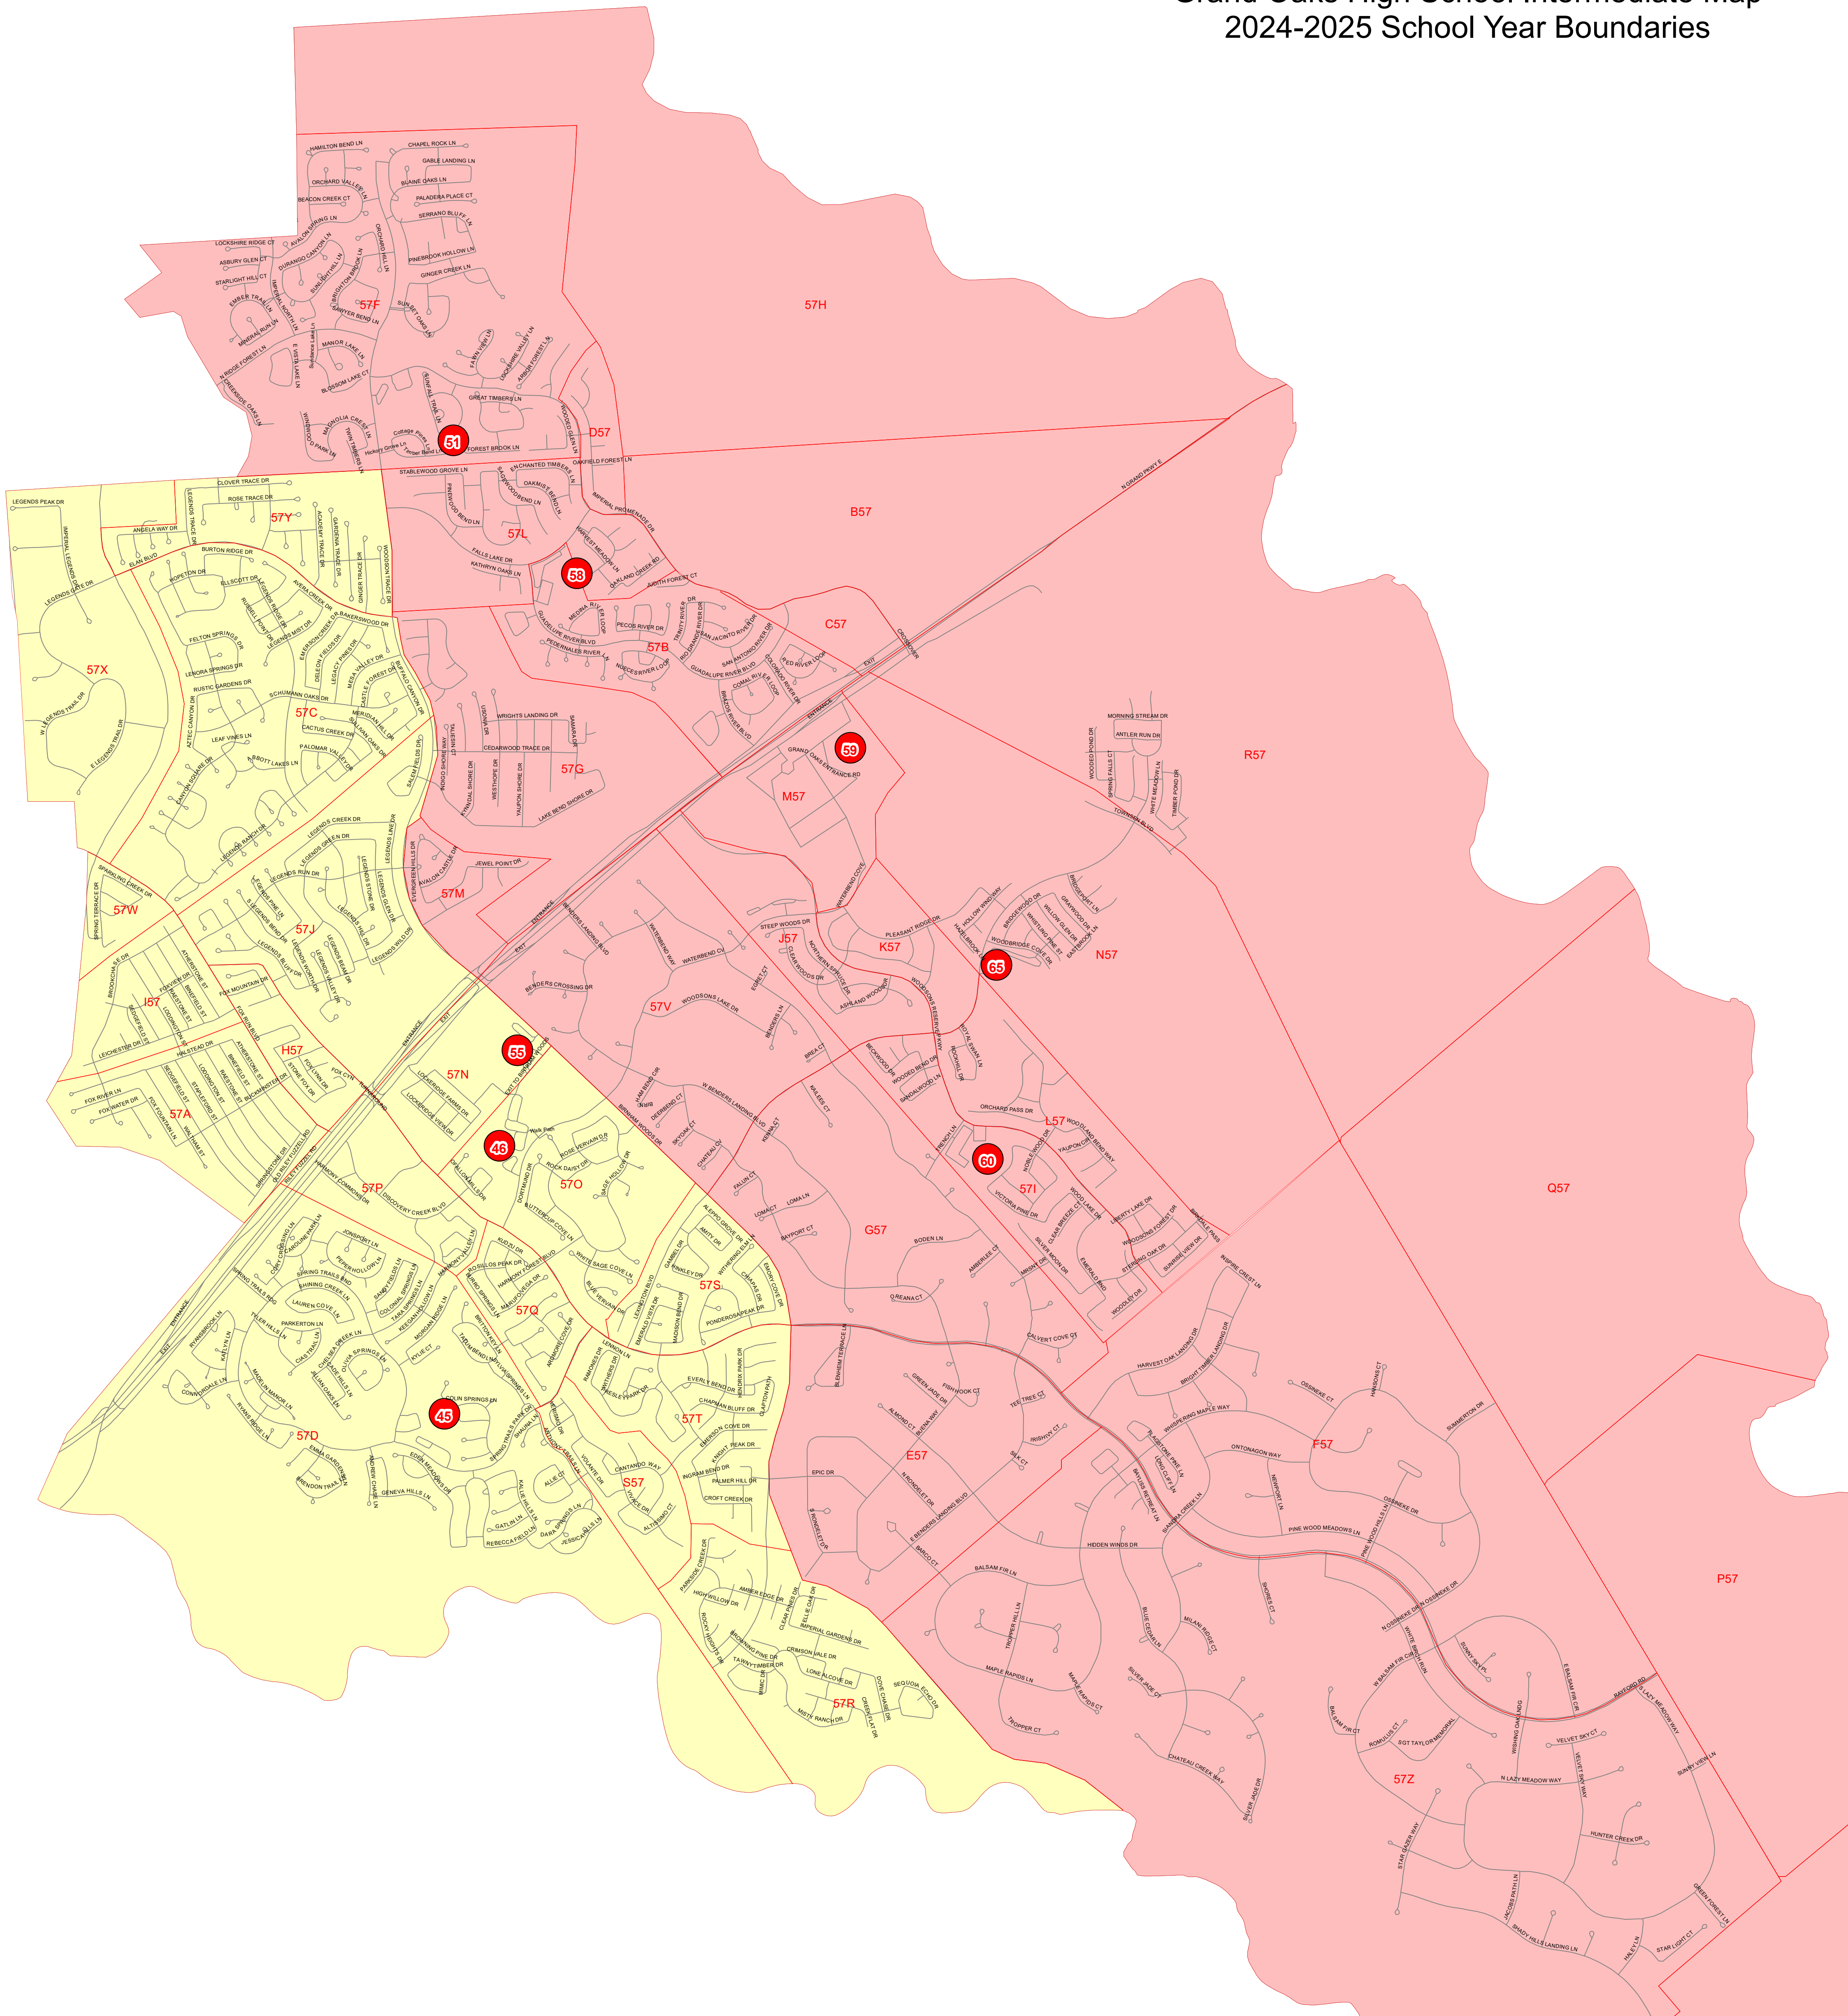

Conroe Independent School District
 Grand Oaks High School Intermediate Map
 2024-2025 School Year Boundaries

Elementary

- 51. Birnham Woods
- 58. Bradley
- 45. Broadway
- 8. Ford (only Fox Run and Spring Creek Pines)
- 55. Snyder
- 65. Hines

Intermediate

- 46. Cox
- 60. Clark

Junior High

- 46. York

High School

- 59. Grand Oaks

- Attn_Zones
- CLARK INTERMEDIATE
- COX INTERMEDIATE

Note: Only Fox Run and Spring Creek Pines subdivisions in Ford Elementary fall in the Grand Oaks High School feeder zone.