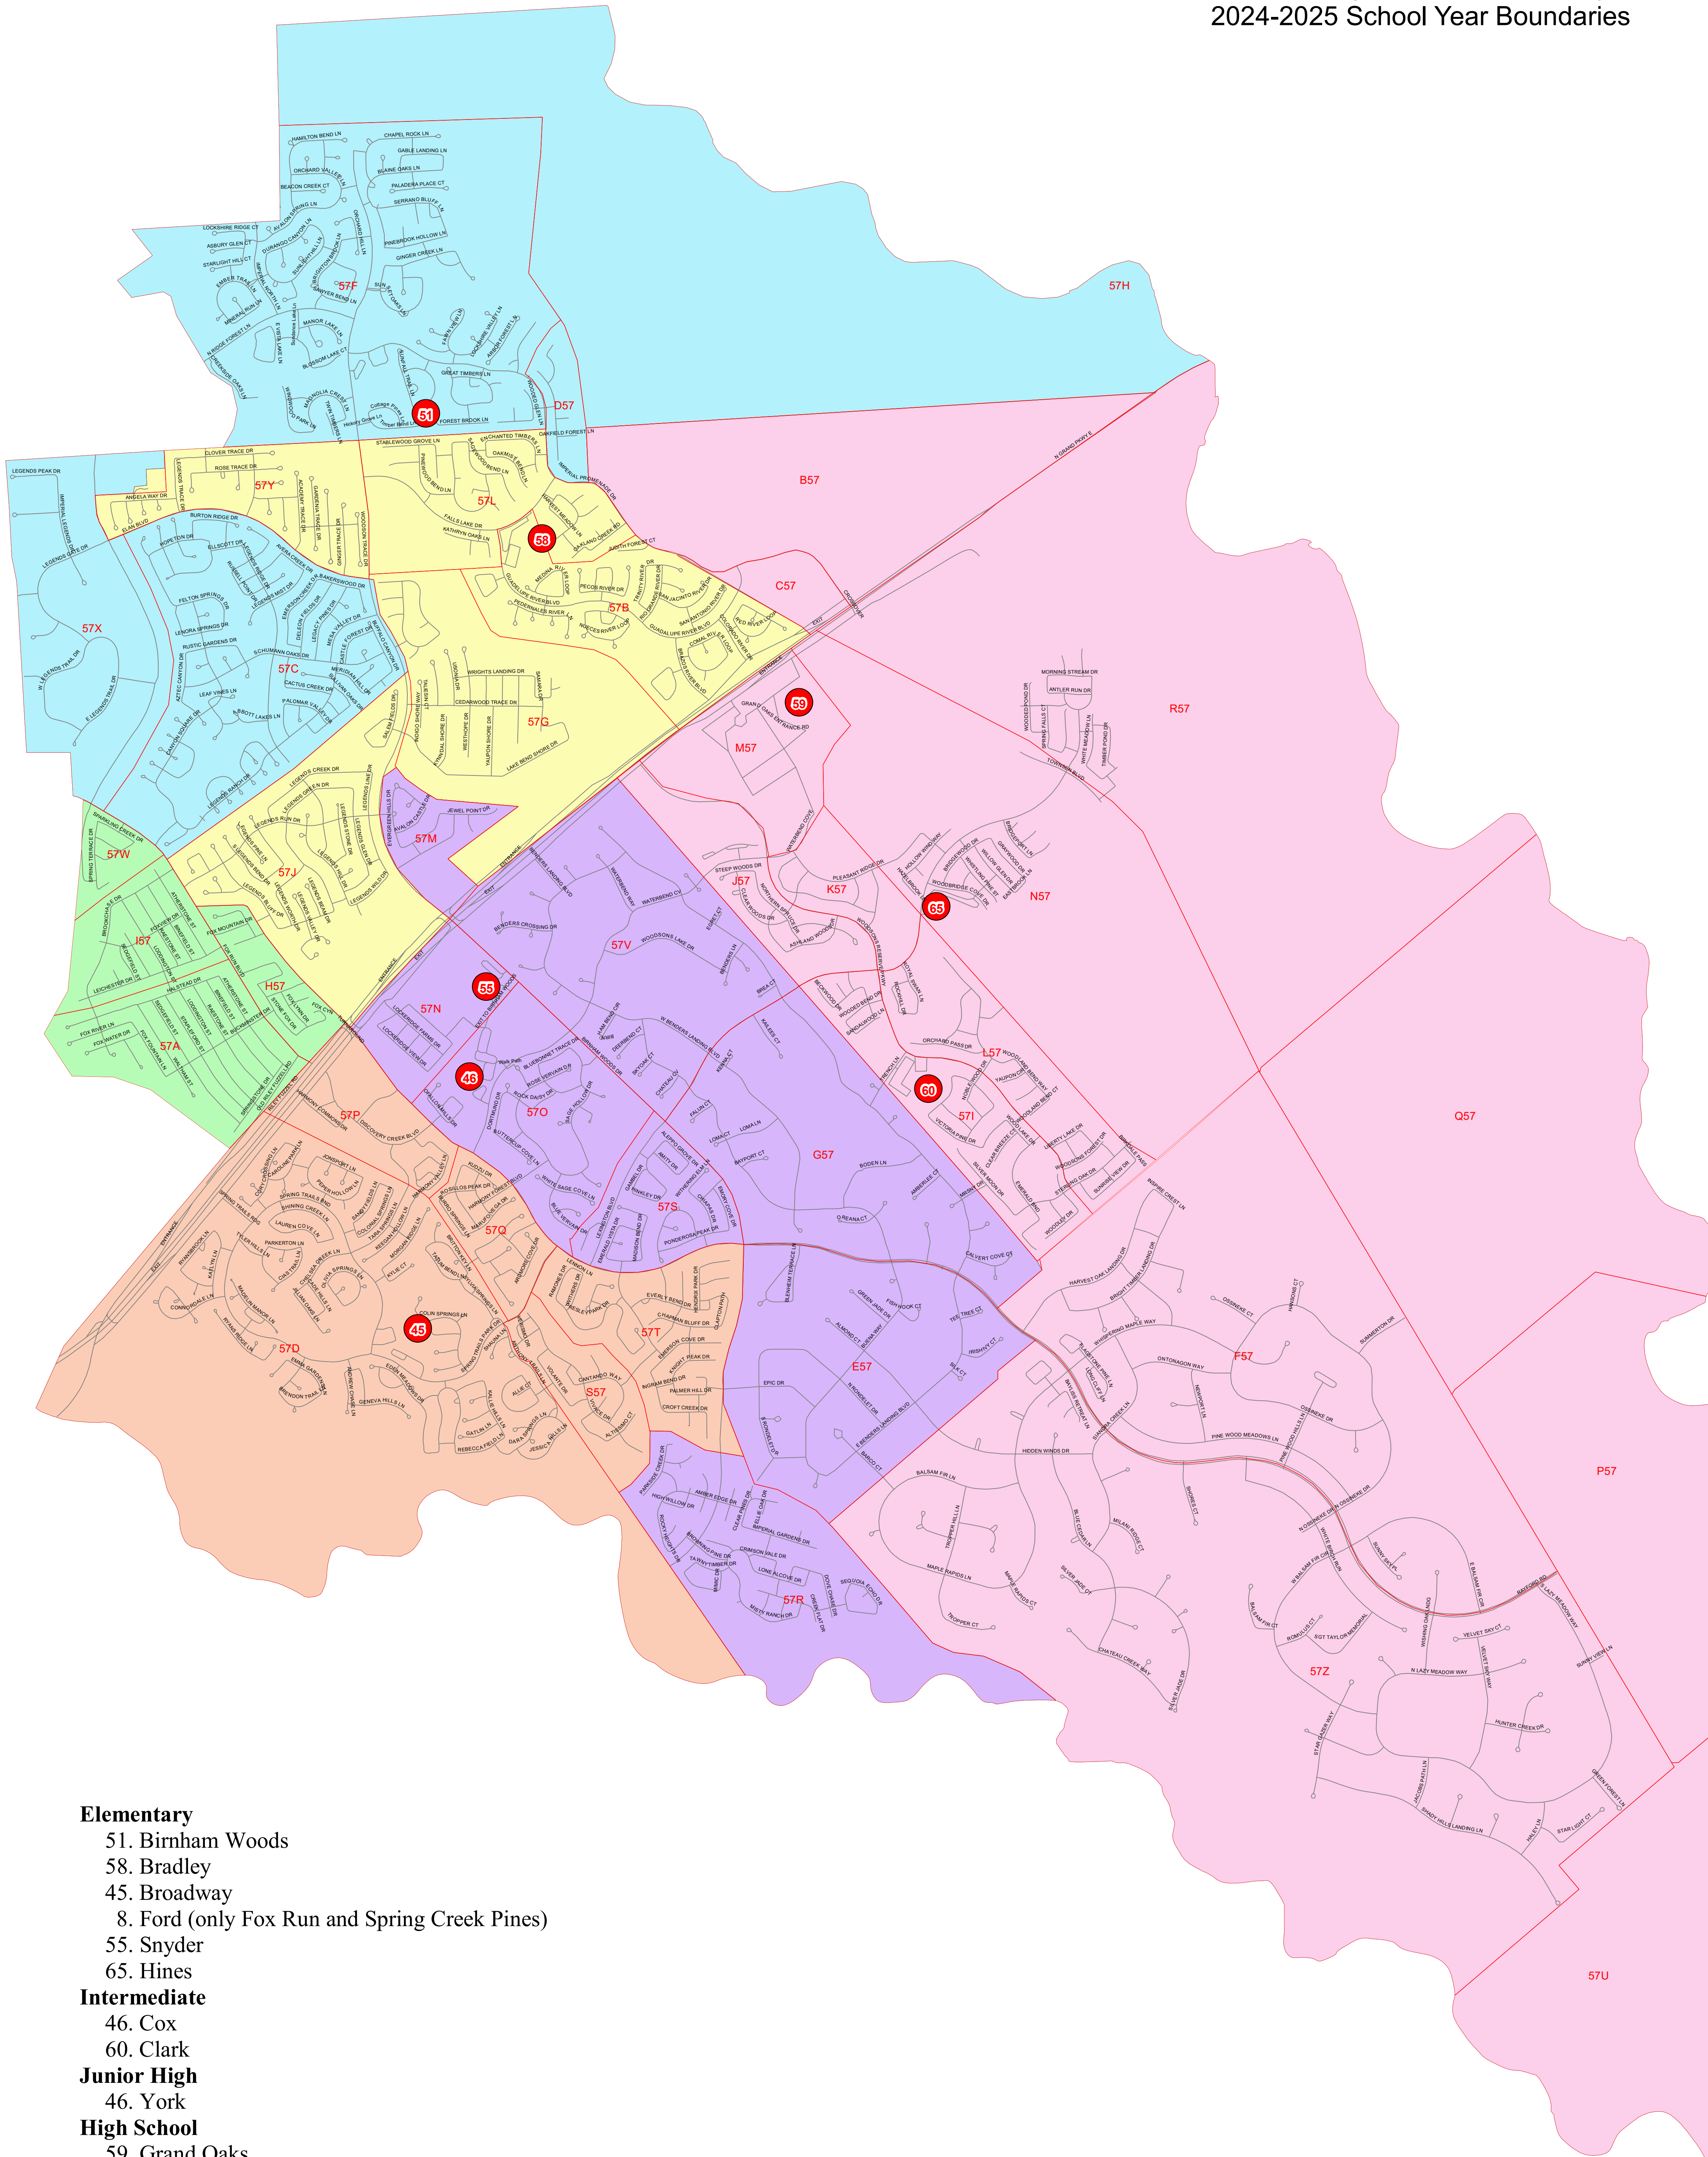

Conroe Independent School District
 Grand Oaks High School Elementary Map
 2024-2025 School Year Boundaries

Elementary

- 51. Birnham Woods
- 58. Bradley
- 45. Broadway
- 8. Ford (only Fox Run and Spring Creek Pines)
- 55. Snyder
- 65. Hines

Intermediate

- 46. Cox
- 60. Clark

Junior High

- 46. York

High School

- 59. Grand Oaks

- Attn_Zones
- BIRNHAM WOODS ELEMENTARY
- BRADLEY ELEMENTARY
- BROADWAY ELEMENTARY
- FORD ELEMENTARY
- HINES ELEMENTARY
- SNYDER ELEMENTARY

Note: Only Fox Run and Spring Creek Pines subdivisions in Ford Elementary fall in the Grand Oaks High School feeder zone.