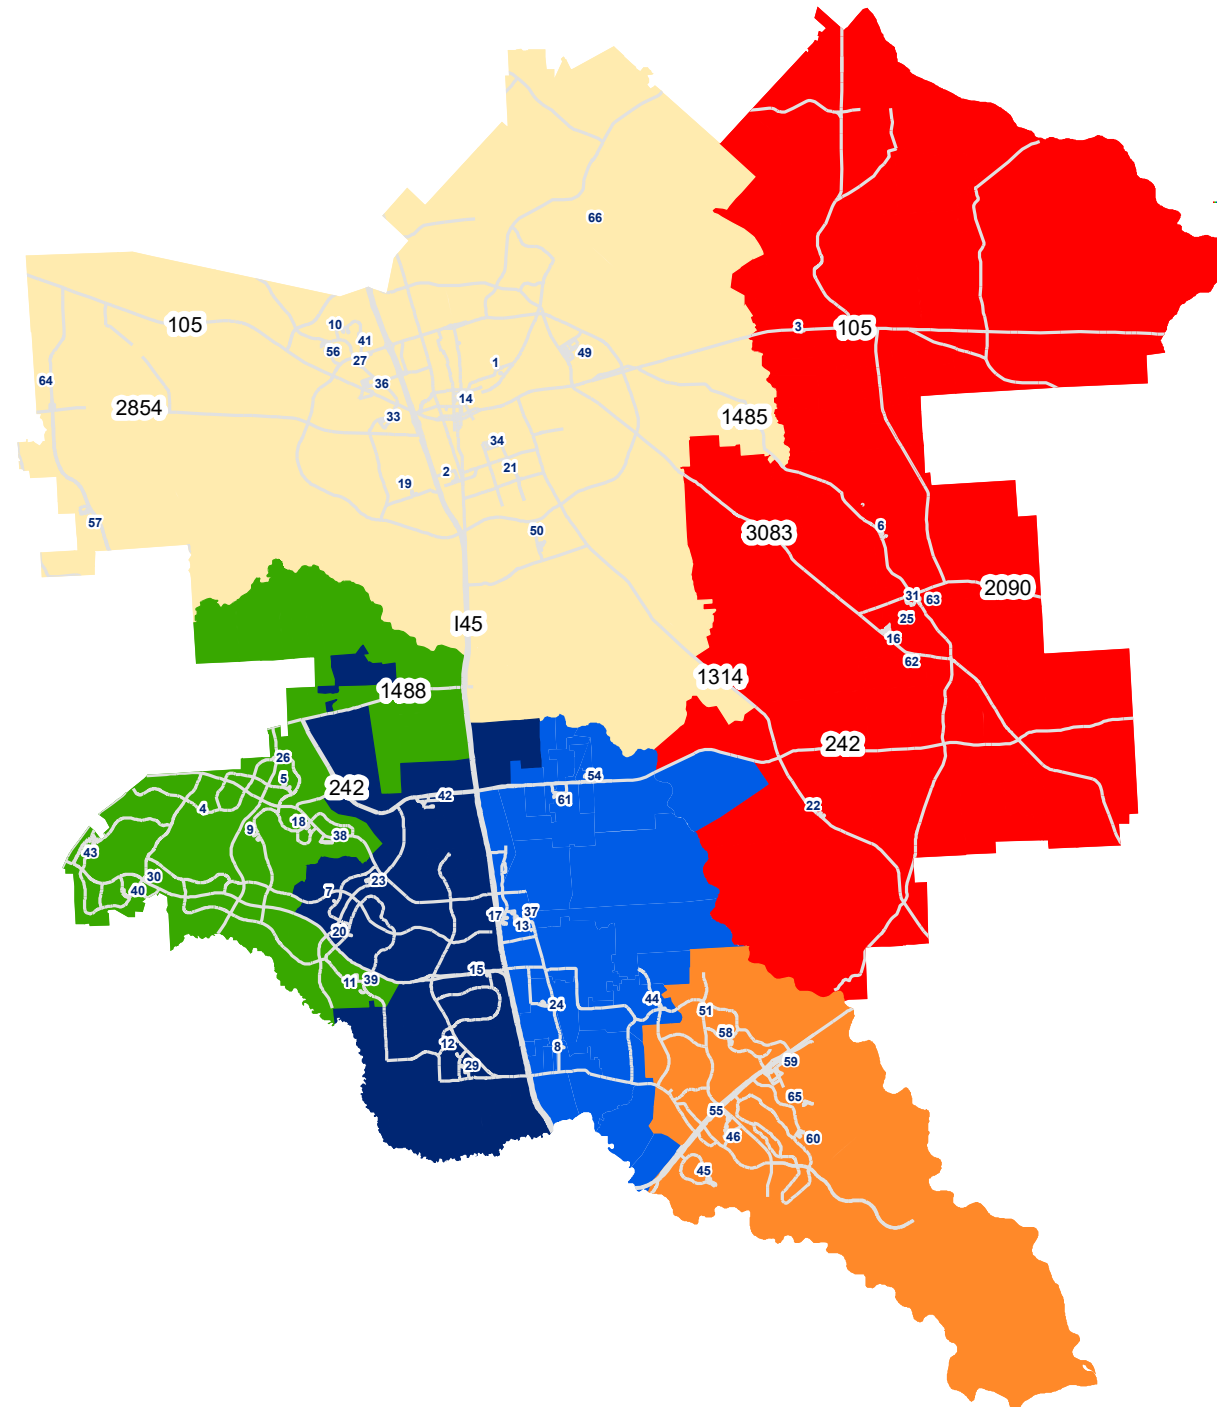

CONROE
INDEPENDENT
SCHOOL DISTRICT

*Conroe Independent School District
High School Feeder Map
2024-2025*

Caney Creek High School

Elementary

- 3. Austin
- 6. Creighton
- 62. Hope
- 16. Milam
- 22. San Jacinto

Intermediate

- 16. Grangerland
- 25. Veterans Memorial

Junior High

- 63. Moorhead

High School

- 31. Caney Creek

Conroe High School

Elementary

- 4. Buckalew (excluding zone 84E)
- 5. Bush
- 43. Deretchin
- 9. Galatas (excluding Jacob's Reserve)
- 11. Glen Loch (excluding zone 70A)
- 18. Powell (excluding zone 47B, 47M and 84D)
- 40. Tough

Intermediate