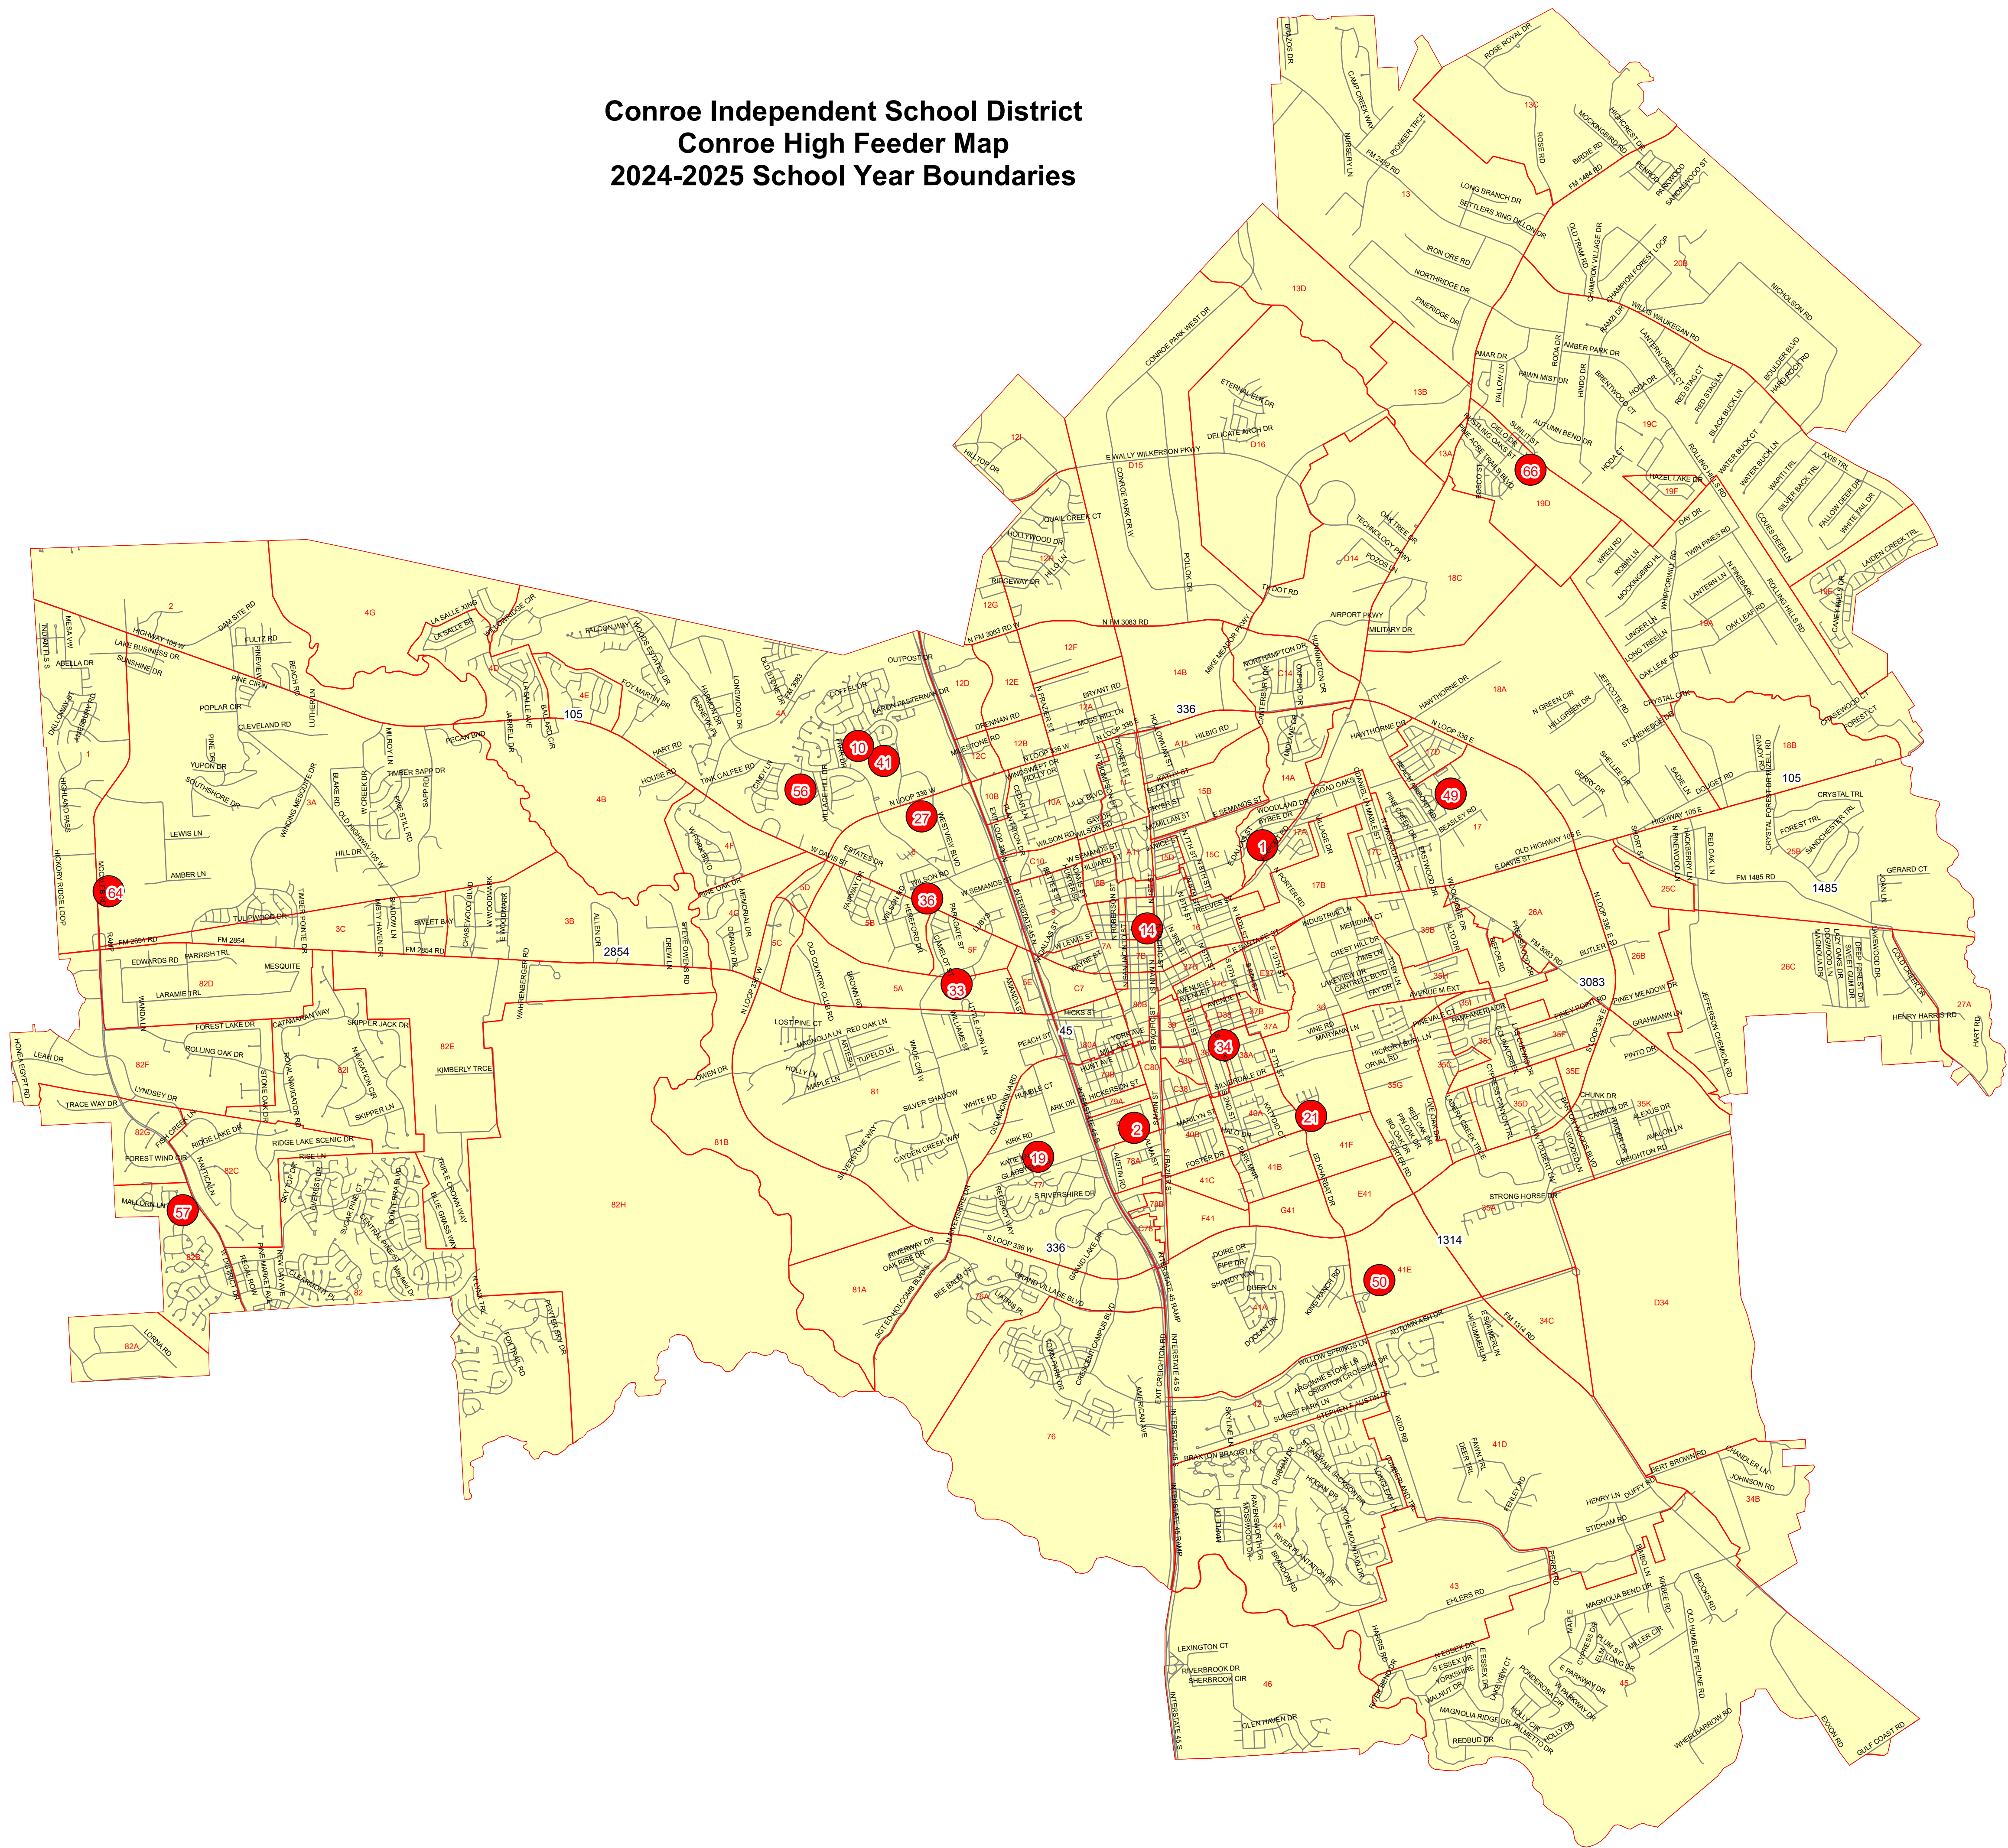

Conroe Independent School District Conroe High Feeder Map 2024-2025 School Year Boundaries

- Conroe High School**
- Elementary**
- 1. Anderson
 - 2. Armstrong
 - 66. Bartlett (excluding zones 20A, 20C, 21, 22, 22D, 22A)
 - 10. Giesinger
 - 64. Gordon-Reed
 - 14. Houston
 - 49. Patterson
 - 27. Reaves
 - 19. Rice
 - 21. Runyan
 - 57. Stewart
 - 50. Wilkinson
- Intermediate**
- 49. Bozman
 - 41. Cryar
 - 57. Stewart
 - 14. Travis
- Junior High**
- 56. Peet
 - 49. Stockton
- High School**
- 33. Conroe 9th Grade Campus
 - 36. Conroe
- Washington High School**
- 34. Washington