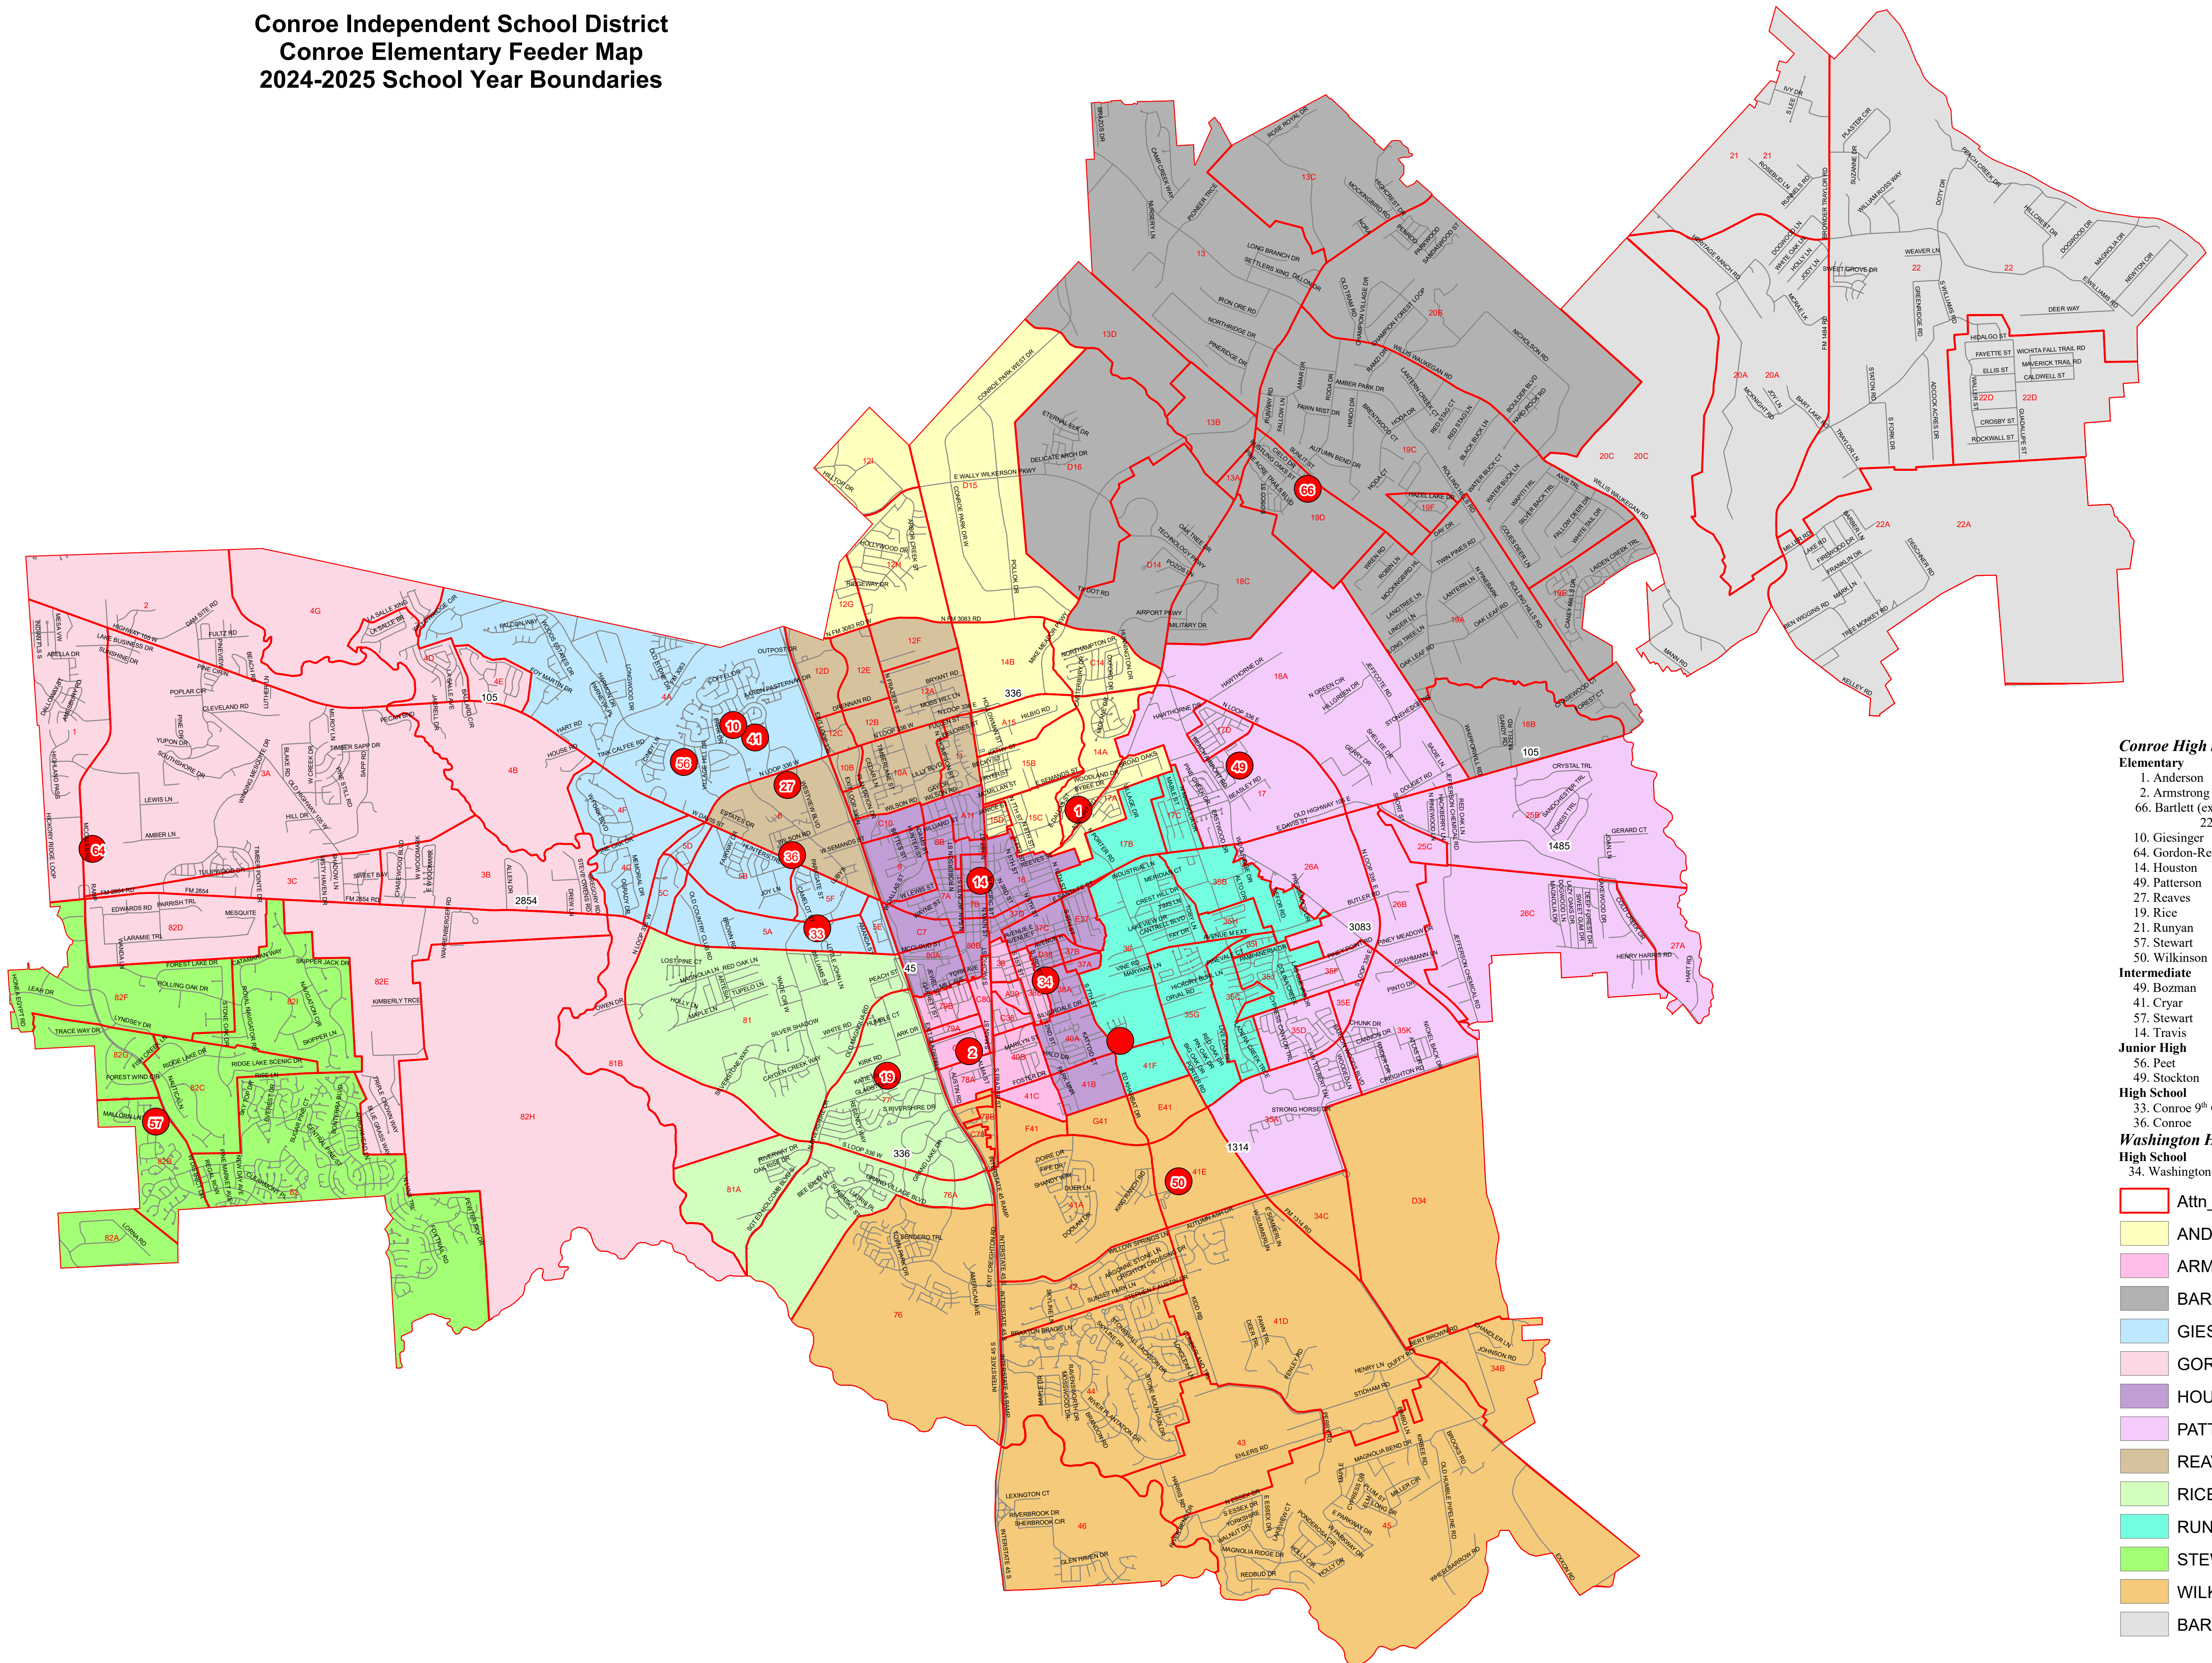

**Conroe Independent School District
Conroe Elementary Feeder Map
2024-2025 School Year Boundaries**

- Conroe High School**
Elementary
- 1. Anderson
 - 2. Armstrong
 - 66. Bartlett (excluding zones 20A, 20C, 21, 22, 22D, 22A)
10. Giesinger
64. Gordon-Reed
14. Houston
49. Patterson
27. Reaves
19. Rice
21. Runyan
57. Stewart
50. Wilkinson
- Intermediate**
- 49. Bozman
 - 41. Cryar
 - 57. Stewart
 - 14. Travis
- Junior High**
- 56. Peet
 - 49. Stockton
- High School**
- 33. Conroe 9th Grade Campus
 - 36. Conroe
- Washington High School**
- 34. Washington
- Attn_Zones**
- ANDERSON ELEMENTARY
 - ARMSTRONG ELEMENTARY
 - BARTLETT ELEMENTARY - CHS
 - GIESINGER ELEMENTARY
 - GORDON-REED ELEMENTARY
 - HOUSTON ELEMENTARY
 - PATTERSON ELEMENTARY
 - REAVES ELEMENTARY
 - RICE ELEMENTARY
 - RUNYAN ELEMENTARY
 - STEWART ELEMENTARY
 - WILKINSON ELEMENTARY
 - BARTLETT ELEMENTARY CCHS