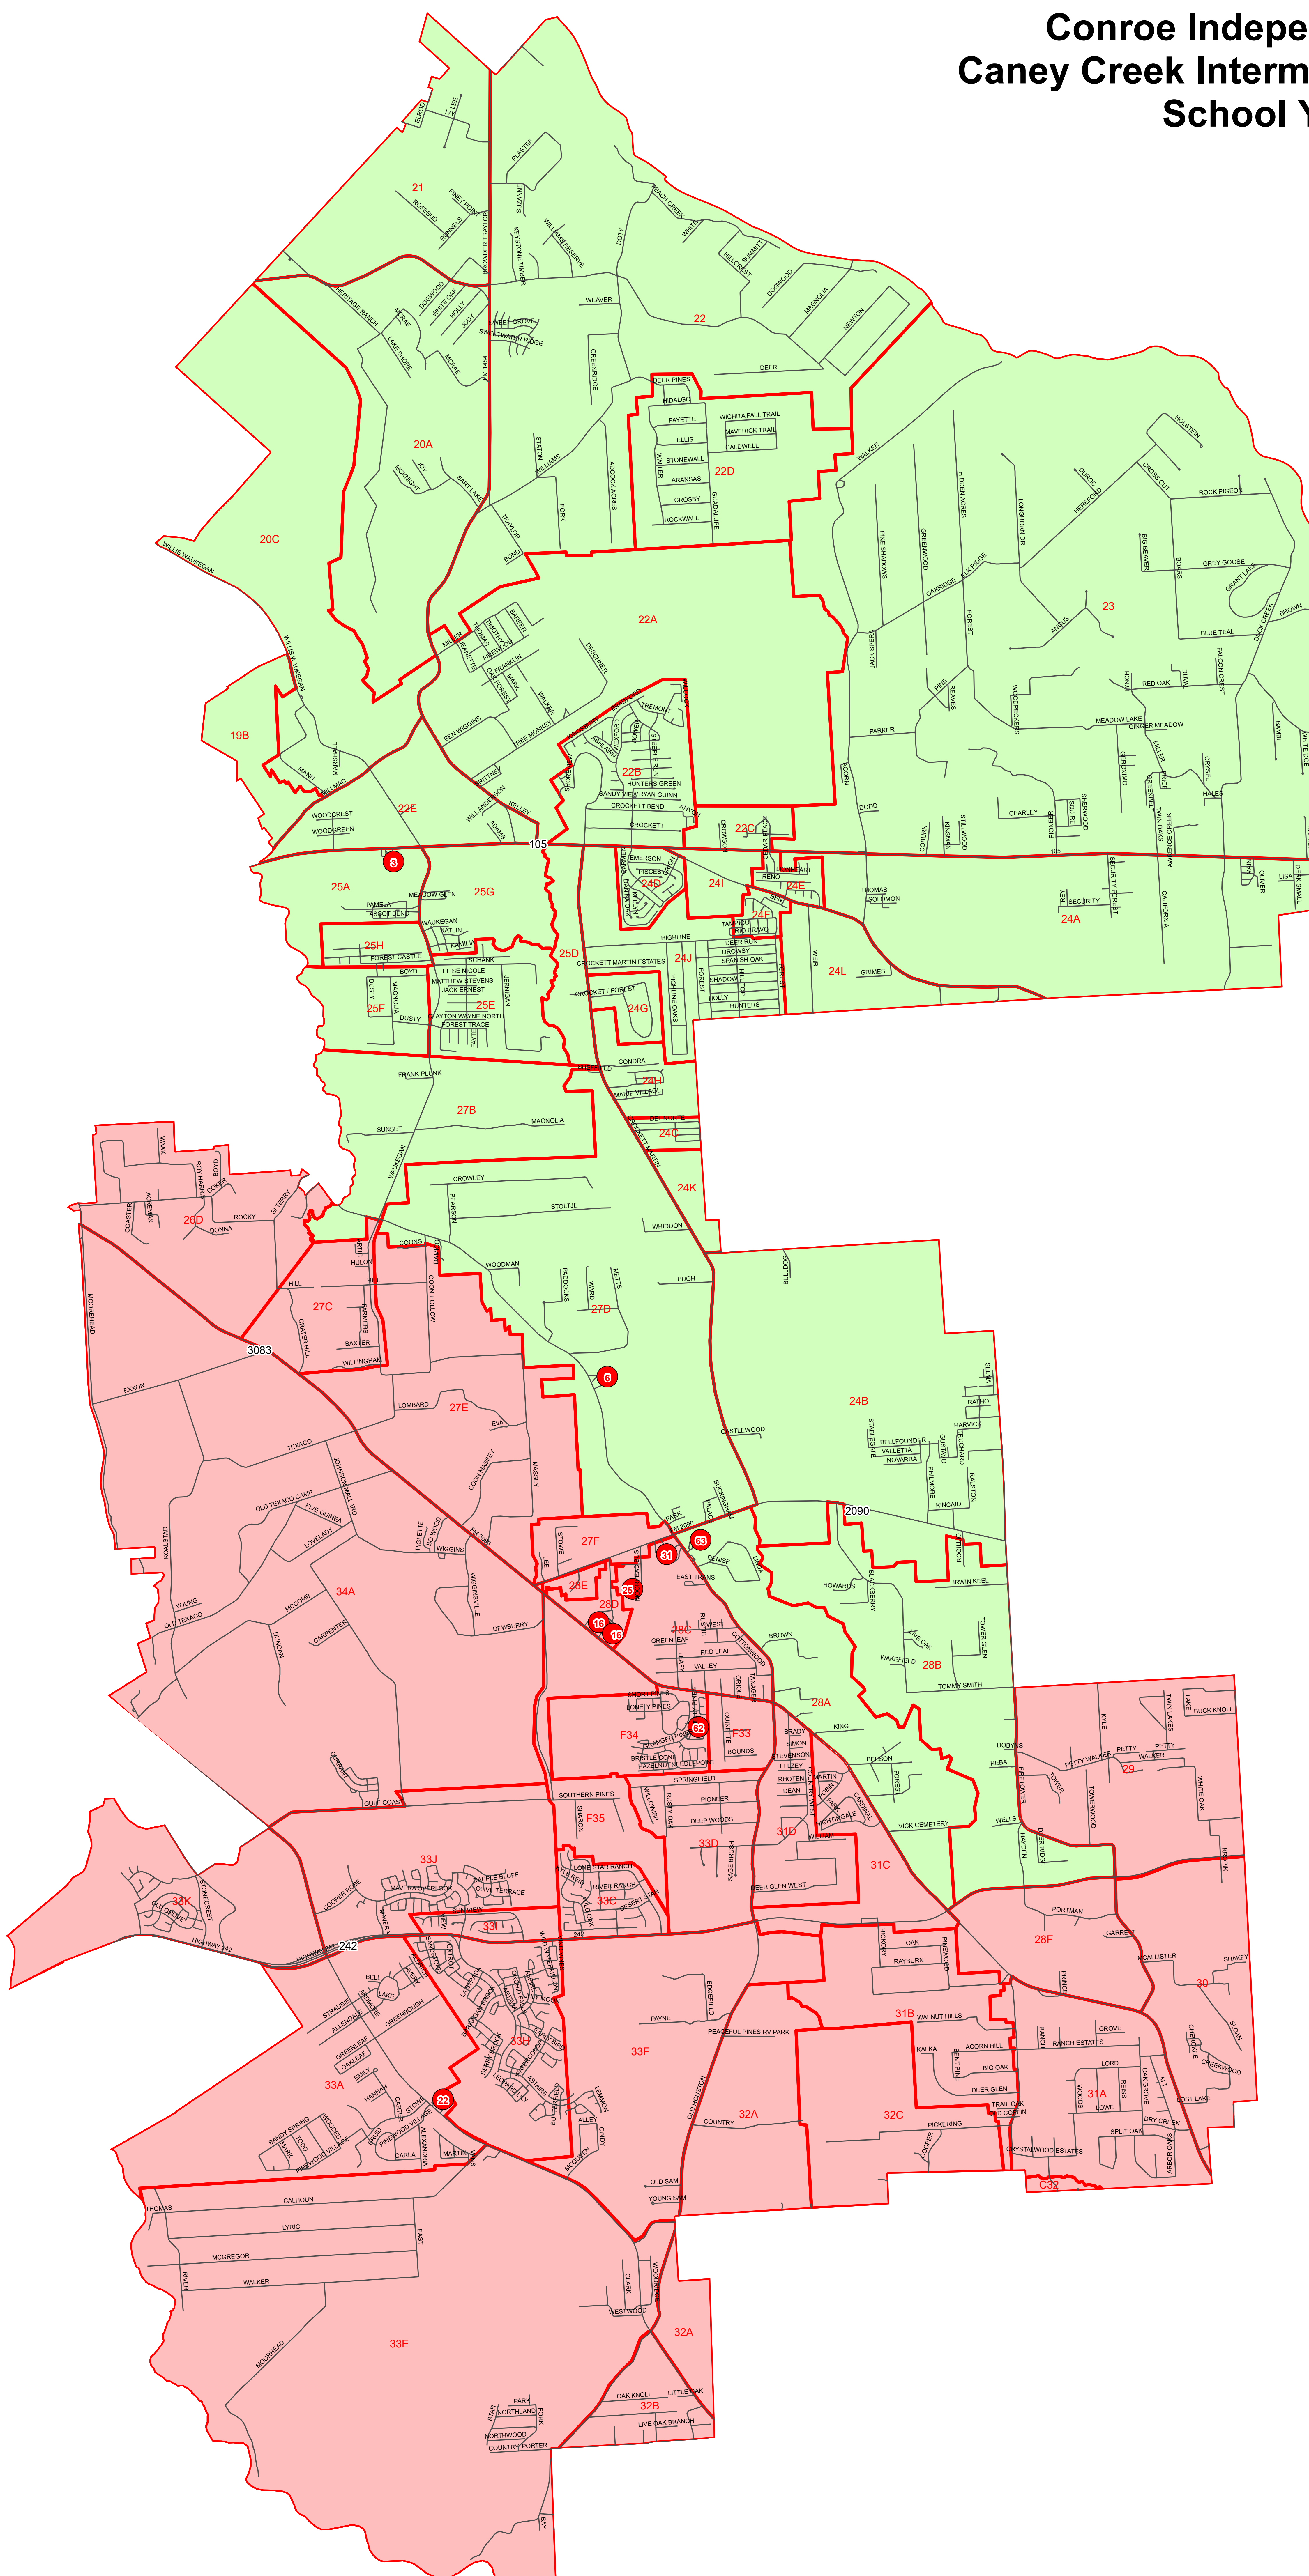

Conroe Independent School District Caney Creek Intermediate School Feeder Map School Year 2024-2025

Caney Creek High School

Elementary

- 3. Austin
- 66. Bartlett (Only zones 20A, 20C, 21, 22, 22D, 22A)
- 6. Creighton
- 62. Hope
- 16. Milam
- 22. San Jacinto

Intermediate

- 16. Grangerland
- 25. Veterans Memorial

Junior High

- 63. Moorhead

High School

- 31. Caney Creek

- Attn_Zones
- VETERANS MEMORIAL INTERMEDIATE
- GRANGERLAND INTERMEDIATE