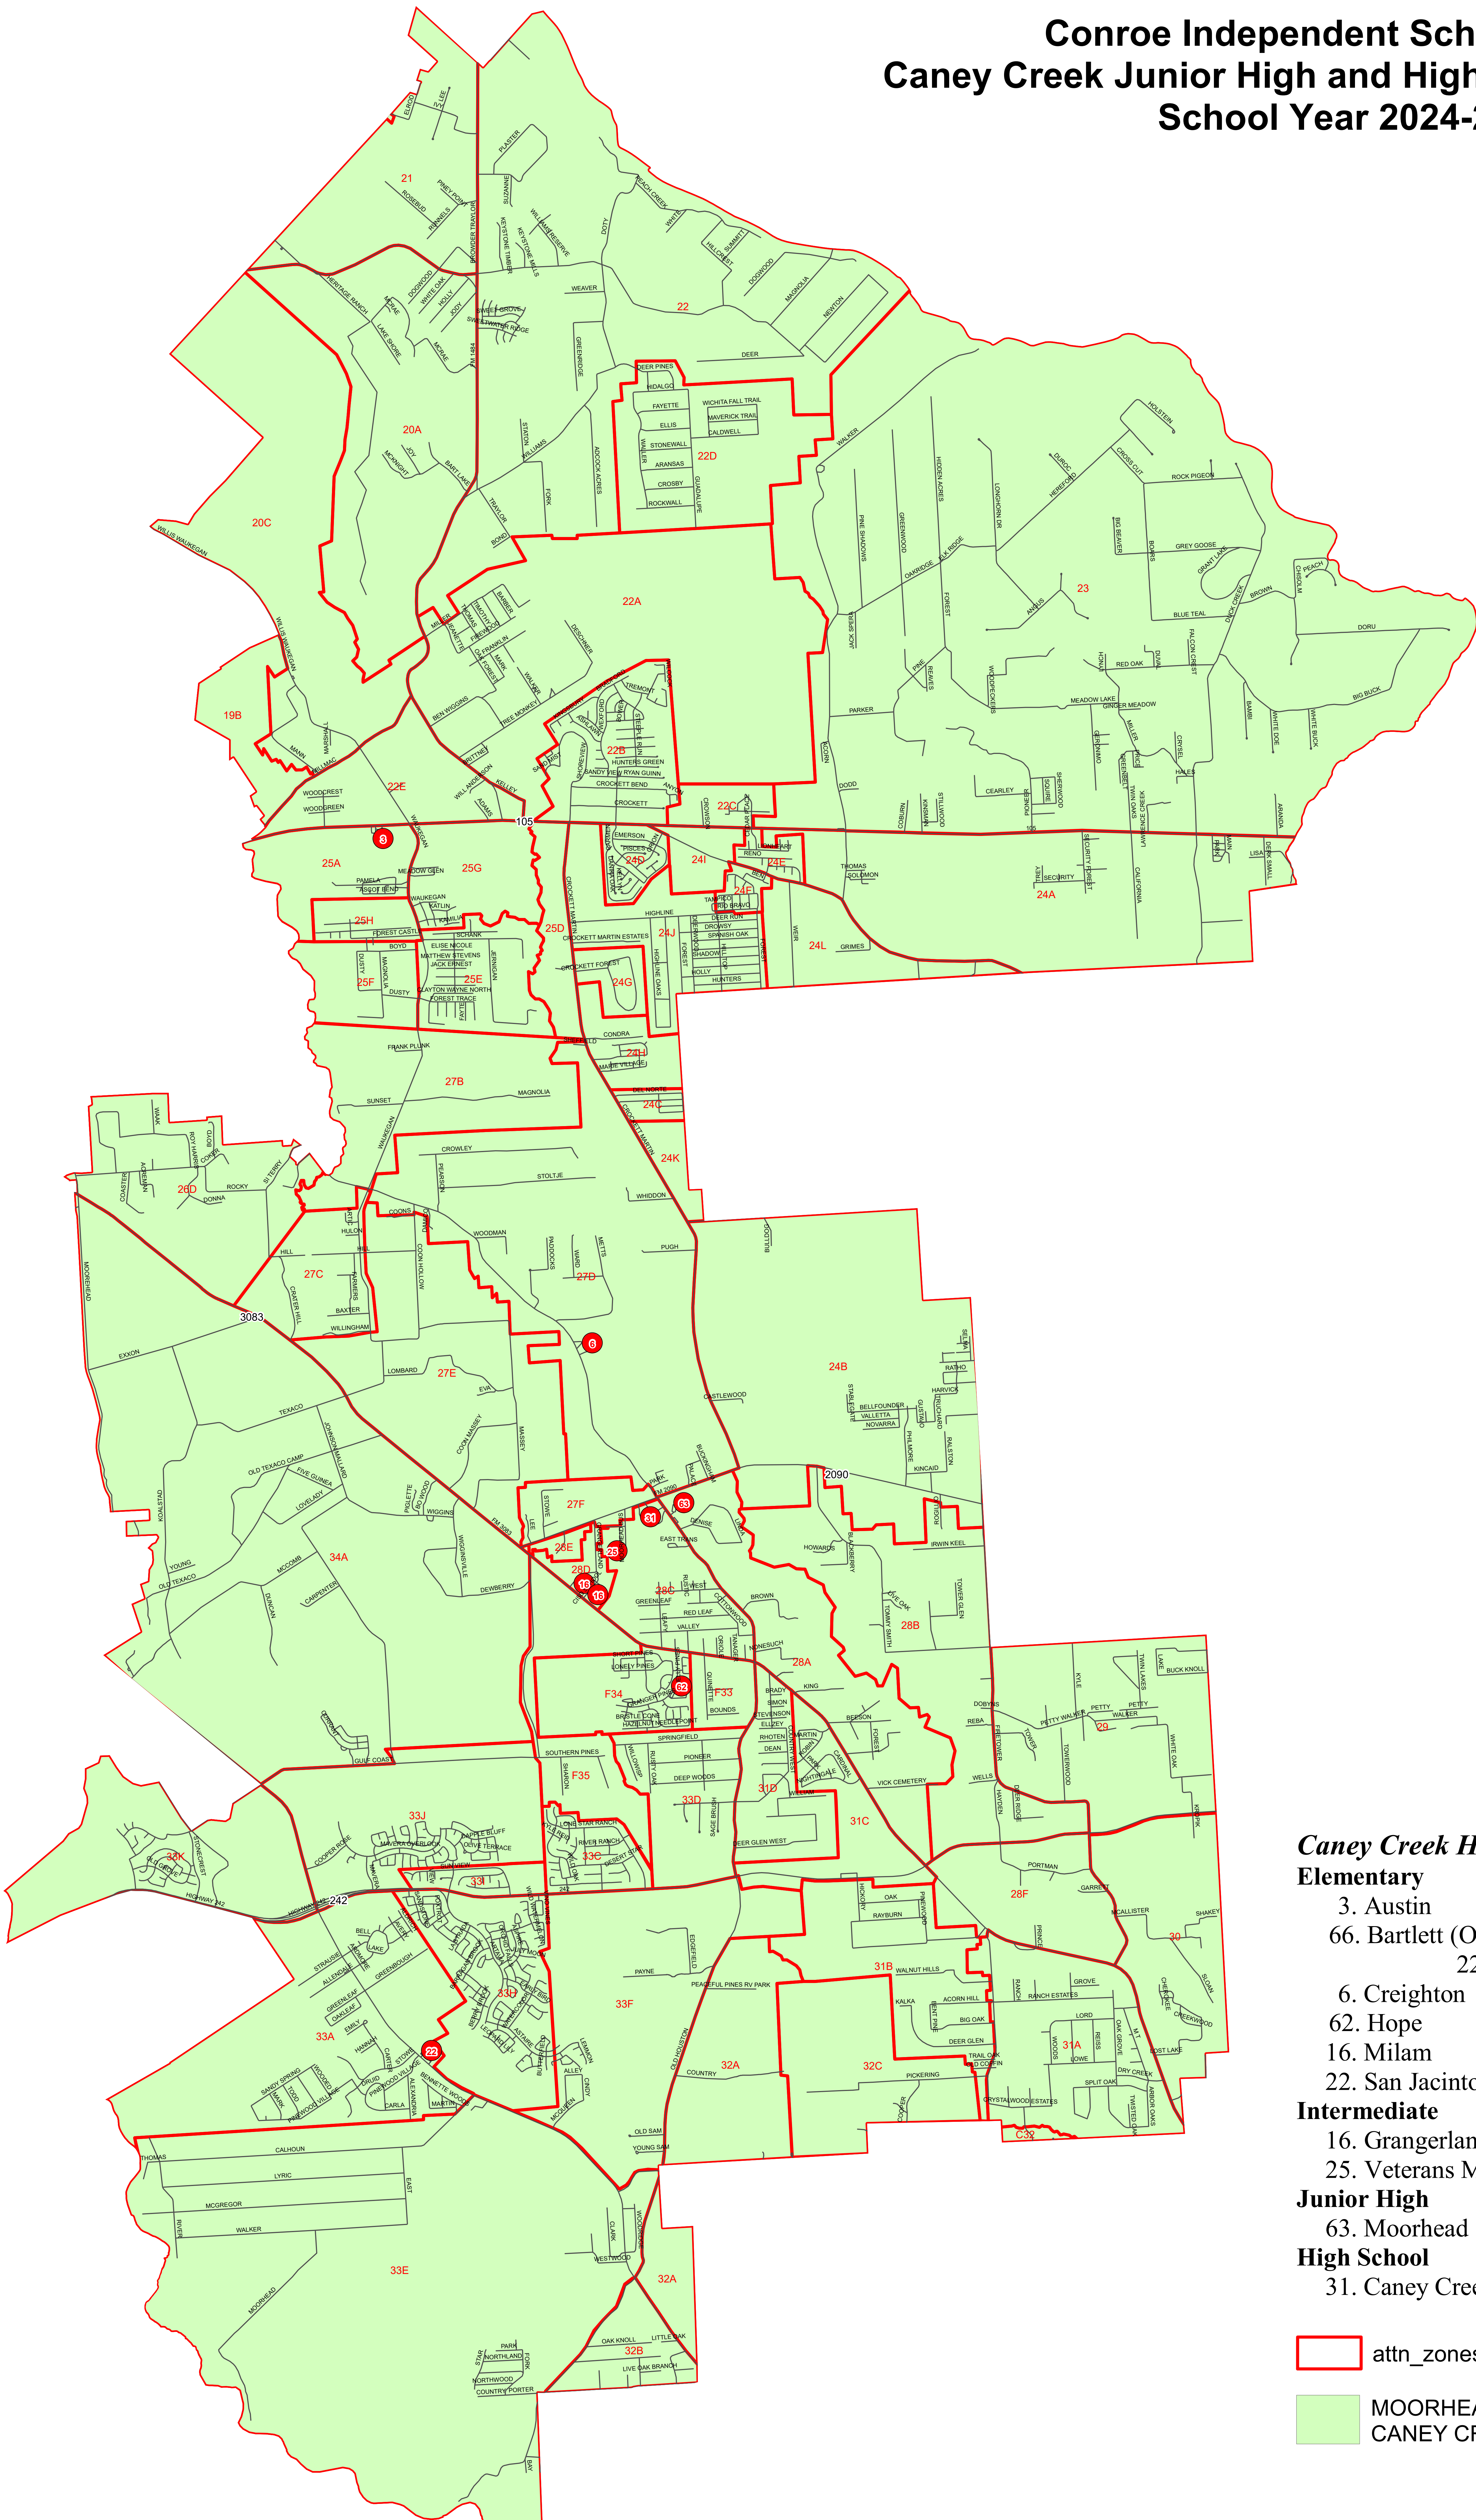

# Conroe Independent School District Caney Creek Junior High and High School Feeder Map School Year 2024-2025

**Caney Creek High School**

**Elementary**

- 3. Austin
- 66. Bartlett (Only zones 20A, 20C, 21, 22, 22D, 22A)
- 6. Creighton
- 62. Hope
- 16. Milam
- 22. San Jacinto

**Intermediate**

- 16. Grangerland
- 25. Veterans Memorial

**Junior High**

- 63. Moorhead

**High School**

- 31. Caney Creek

attn\_zones

MOORHEAD JUNIOR HIGH SCHOOL  
CANEY CREEK HIGH SCHOOL