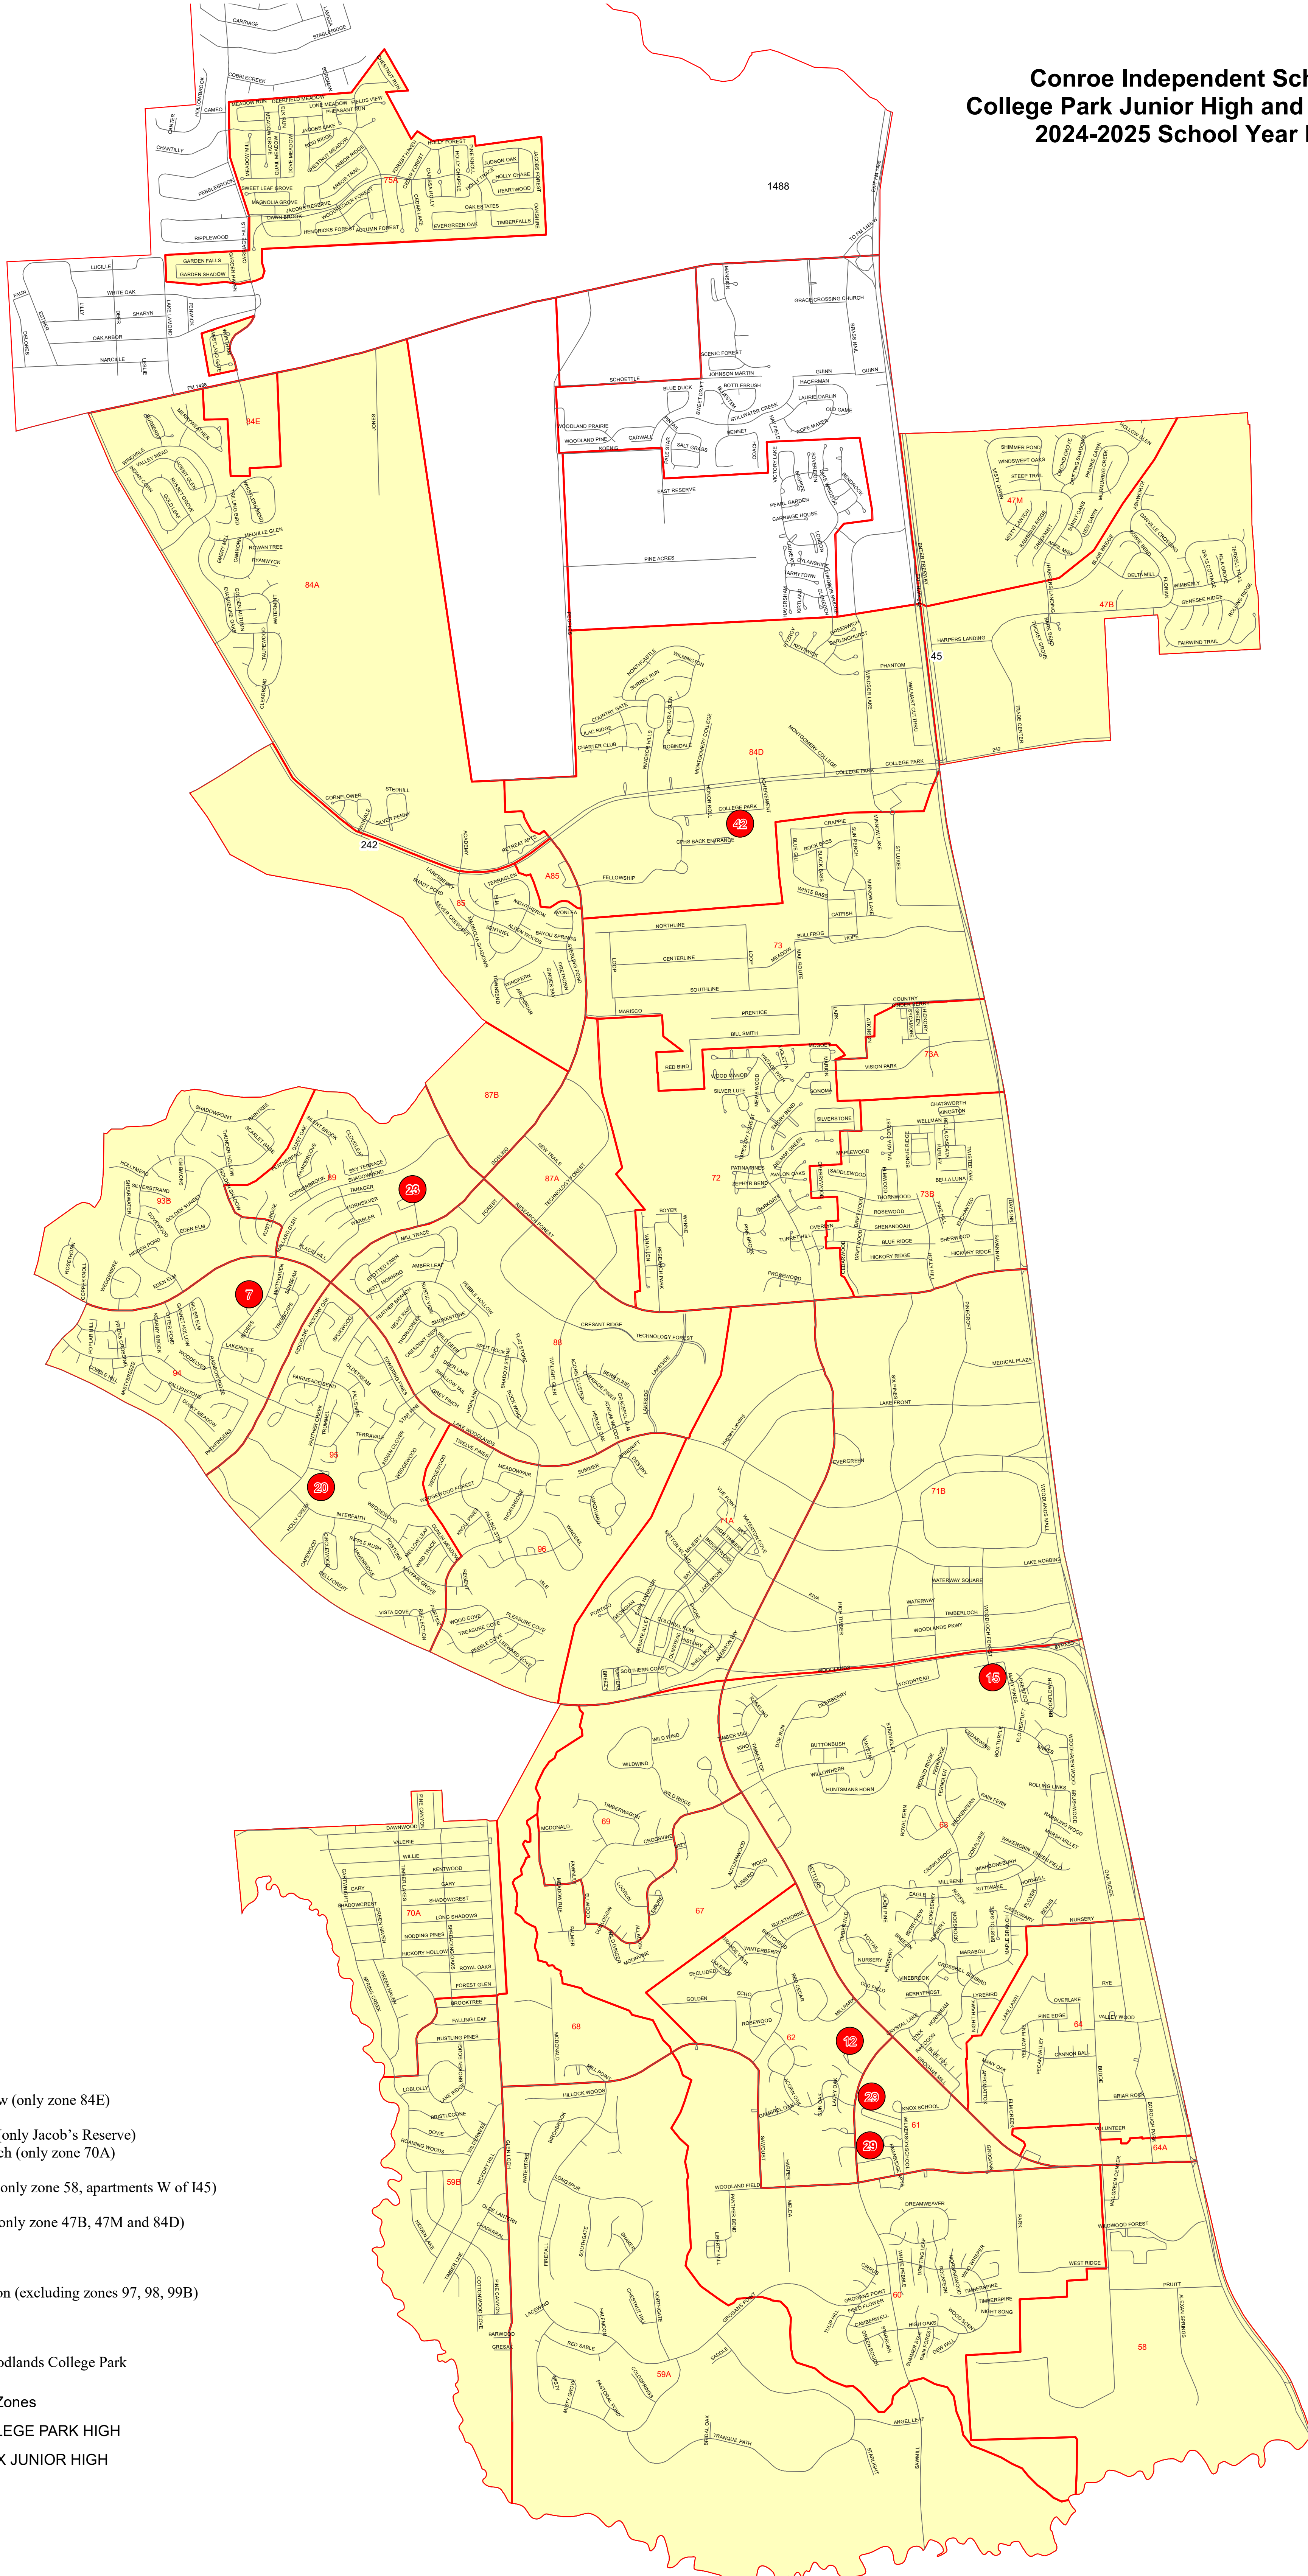

Conroe Independent School District College Park Junior High and High School Map 2024-2025 School Year Boundaries

- Elementary**
- 4. Bucklaw (only zone 84E)
 - 7. David
 - 9. Galatas (only Jacob's Reserve)
 - 11. Glen Loch (only zone 70A)
 - 12. Hailey
 - 13. Houser (only zone 58, apartments W of I45)
 - 15. Lamar
 - 18. Powell (only zone 47B, 47M and 84D)
 - 20. Ride
- Intermediate**
- 23. Collins
 - 29. Wilkerson (excluding zones 97, 98, 99B)
- Junior High**
- 29. Knox
- High School**
- 42. The Woodlands College Park

- Red outline: Attn Zones
- Yellow shading: COLLEGE PARK HIGH
- Light yellow shading: KNOX JUNIOR HIGH