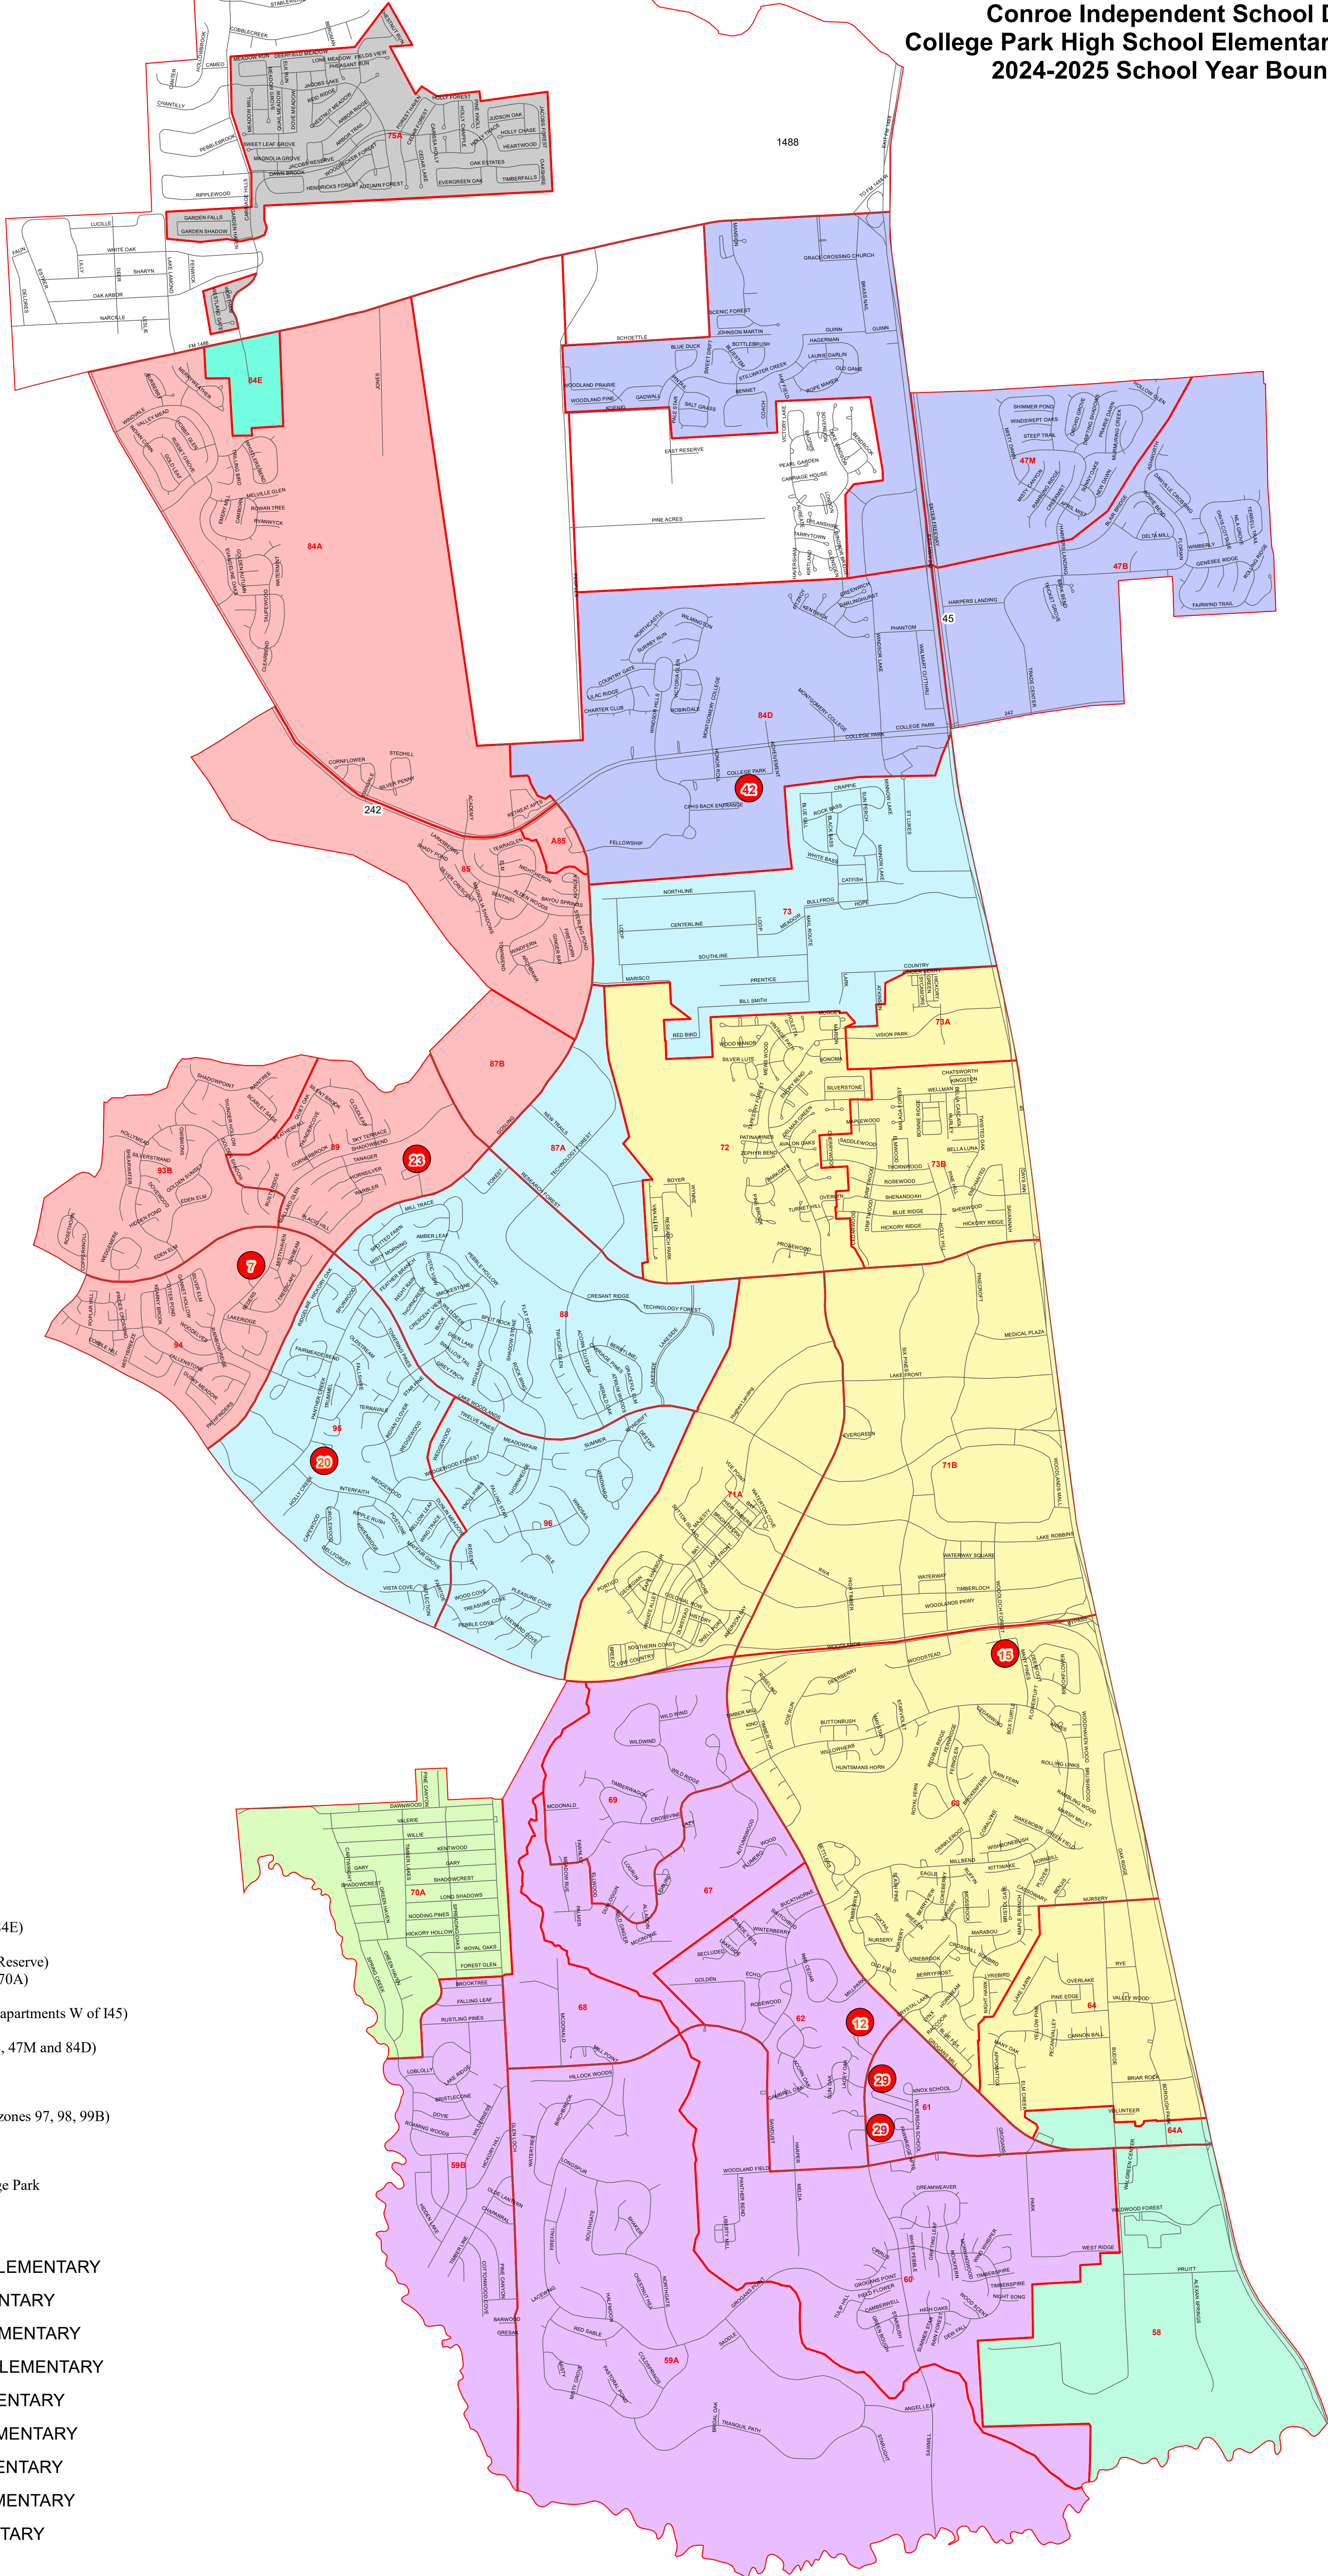

**Conroe Independent School District
College Park High School Elementary Feeder Map
2024-2025 School Year Boundaries**

- Elementary**
- 4. Buckalew (only zone 84E)
 - 7. David
 - 9. Galatas (only Jacob's Reserve)
 - 11. Glen Loch (only zone 70A)
 - 12. Hailey
 - 13. Houser (only zone 58, apartments W of I45)
 - 15. Lamar
 - 18. Powell (only zone 47B, 47M and 84D)
 - 20. Ride
- Intermediate**
- 23. Collins
 - 29. Wilkerson (excluding zones 97, 98, 99B)
- Junior High**
- 29. Knox
- High School**
- 42. The Woodlands College Park

- Attn Zones
- BUCKALEW ELEMENTARY
- DAVID ELEMENTARY
- GALATAS ELEMENTARY
- GLEN LOCH ELEMENTARY
- HAILEY ELEMENTARY
- HOUSER ELEMENTARY
- LAMAR ELEMENTARY
- POWELL ELEMENTARY
- RIDE ELEMENTARY