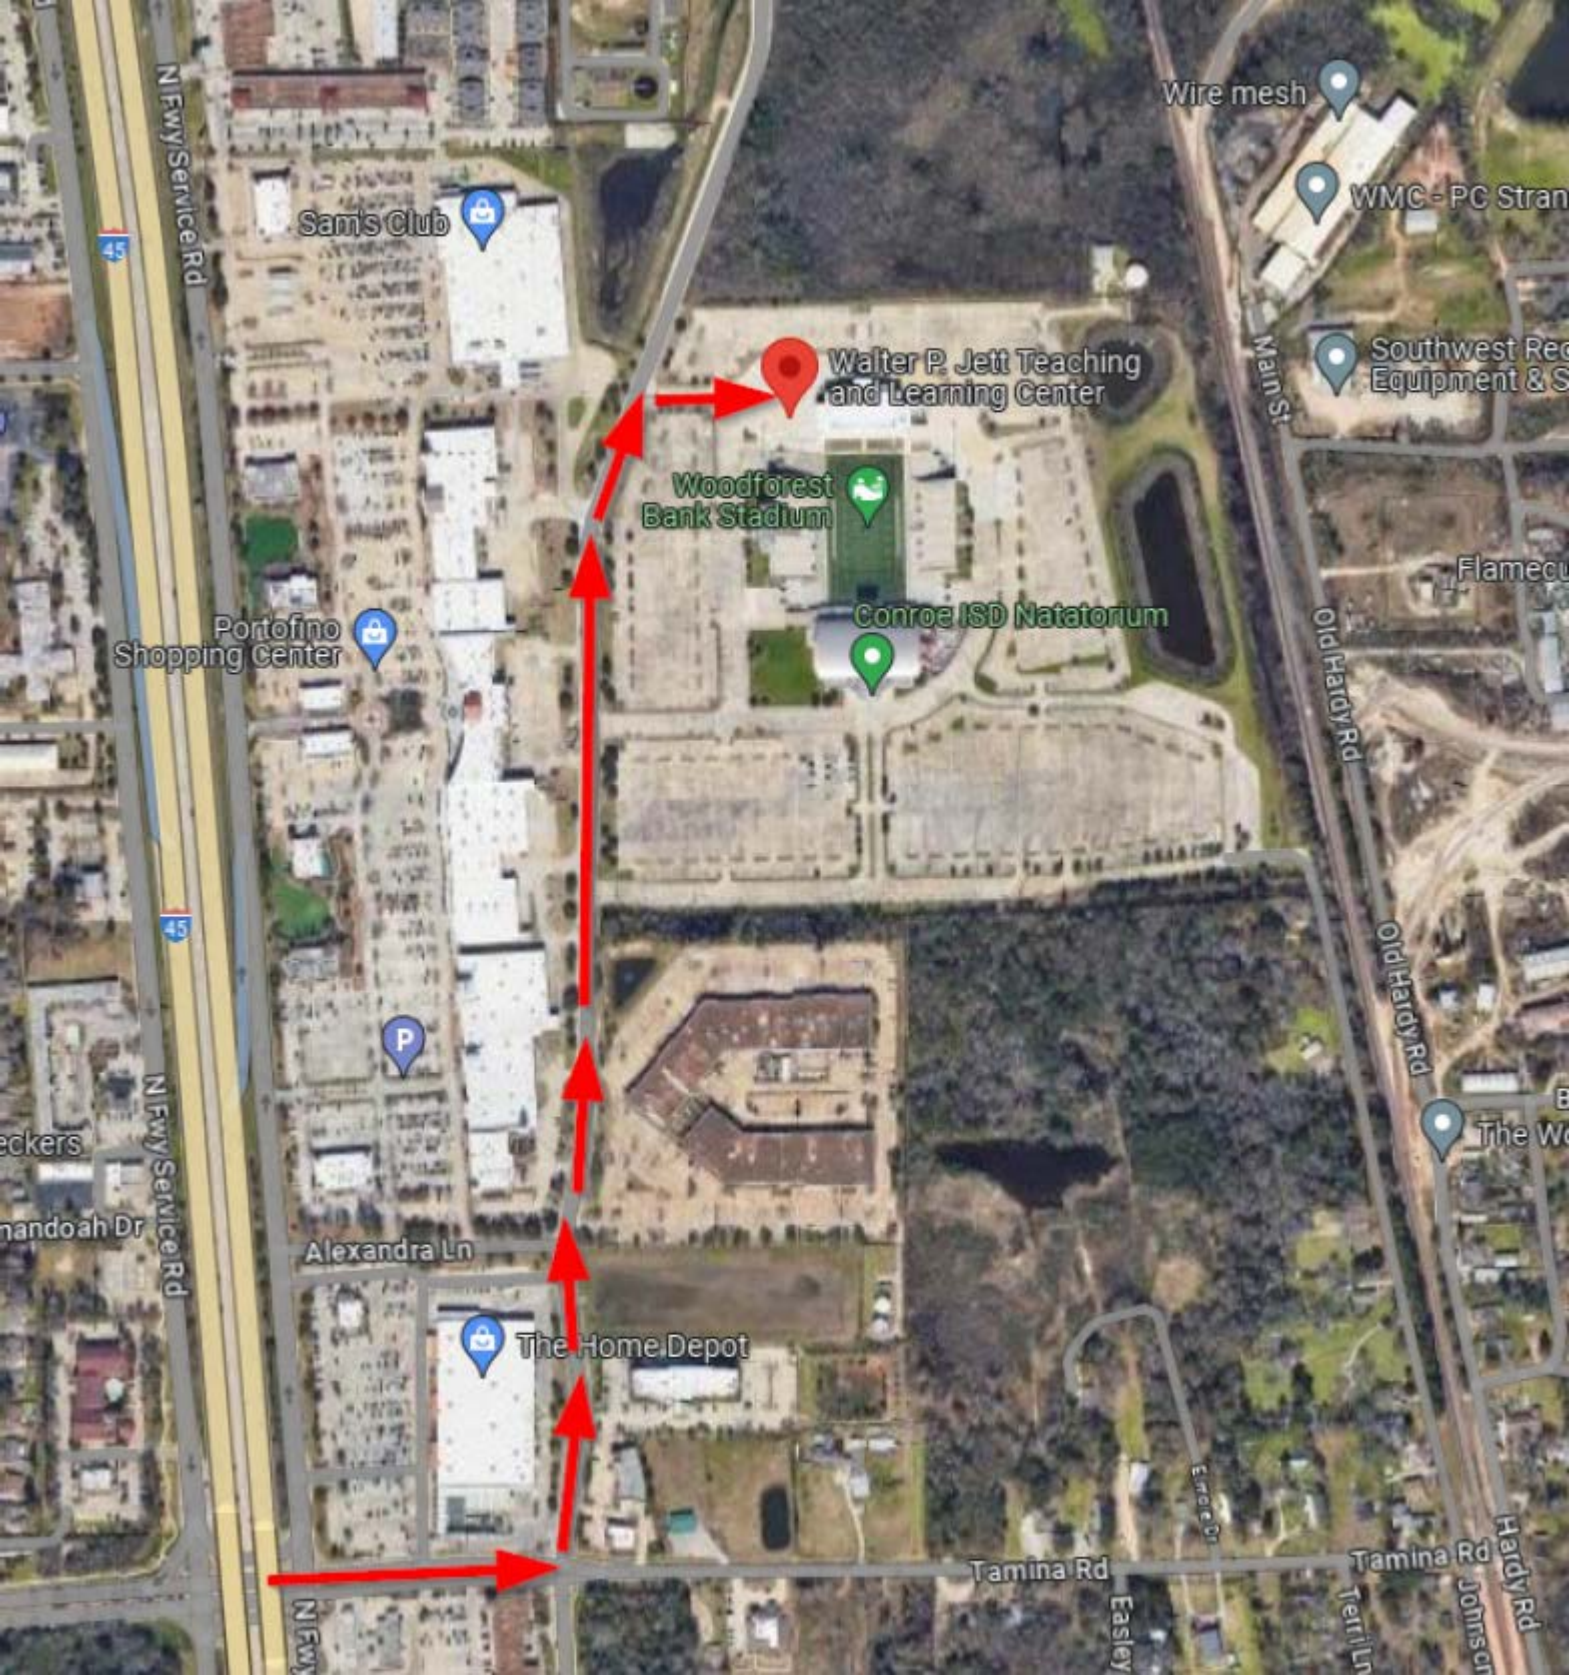

WALTER P. JETT TEACHING AND LEARNING CENTER

FRONT ENTRANCE

1ST FLOOR

STADIUM

2ND FLOOR

Sam's Club

Walter P Jett Teaching and Learning Center

Woodforest Bank Stadium

Conroe ISD Natatorium

Portofino Shopping Center

Alexandra Ln

The Home Depot

Tamina Rd

Tamina Rd

N Newy Service Rd

Main St

Old Hardy Rd

Old Hardy Rd

Hardy Rd

Wire mesh

WMC - PC Stran

Southwest Rec Equipment & S

Flamecu

The W