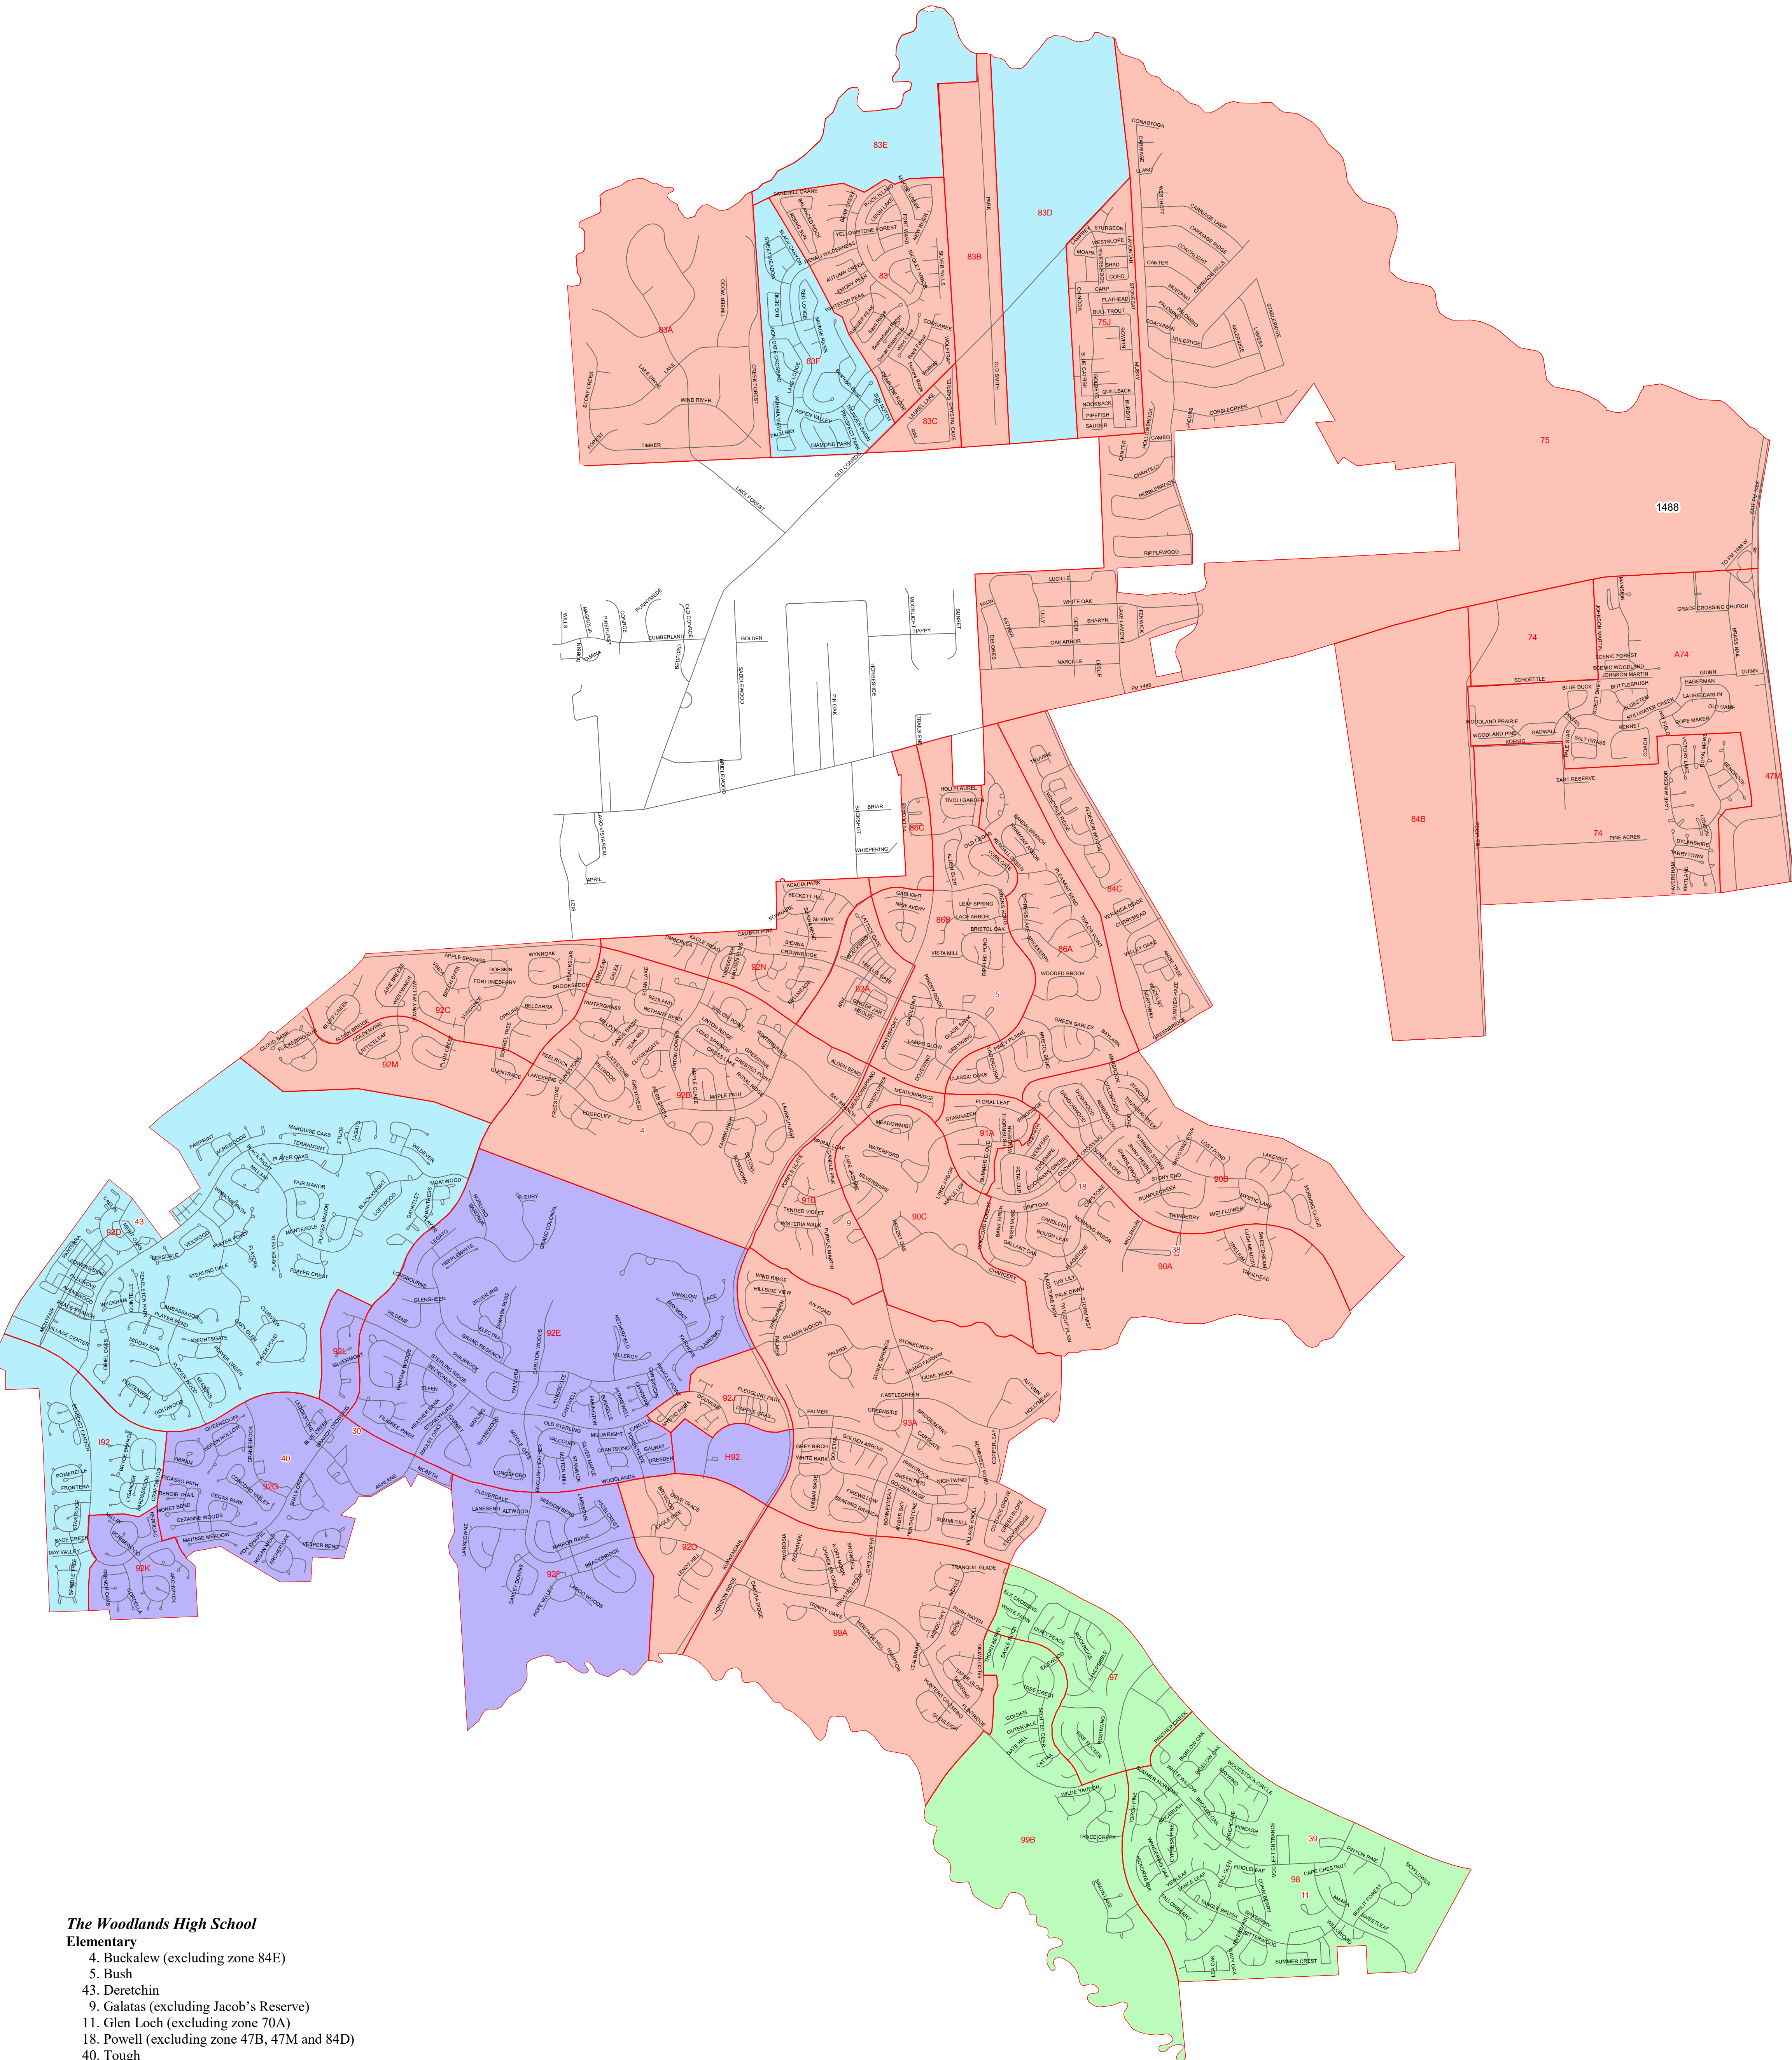

**Conroe Independent School District  
The Woodlands High School Intermediate Feeder Map  
2022-2023 School Year Boundaries**

**The Woodlands High School**

- Elementary**
- 4. Buckalew (excluding zone 84E)
- 5. Bush
- 43. Deretchin
- 9. Galatas (excluding Jacob's Reserve)
- 11. Glen Loch (excluding zone 70A)
- 18. Powell (excluding zone 47B, 47M and 84D)
- 40. Tough
- Intermediate**
- 43. Deretchin
- 26. Mitchell
- 40. Tough
- 29. Wilkerson (only zones 97, 98, 99B)
- Junior High**
- 39. McCullough
- High School**
- 30. The Woodlands 9<sup>th</sup> Grade Campus
- 38. The Woodlands

- Attn Zones
- DERETCHIN FLEX
- MITCHELL INTERMEDIATE
- TOUGH FLEX
- WILKERSON INTERMEDIATE