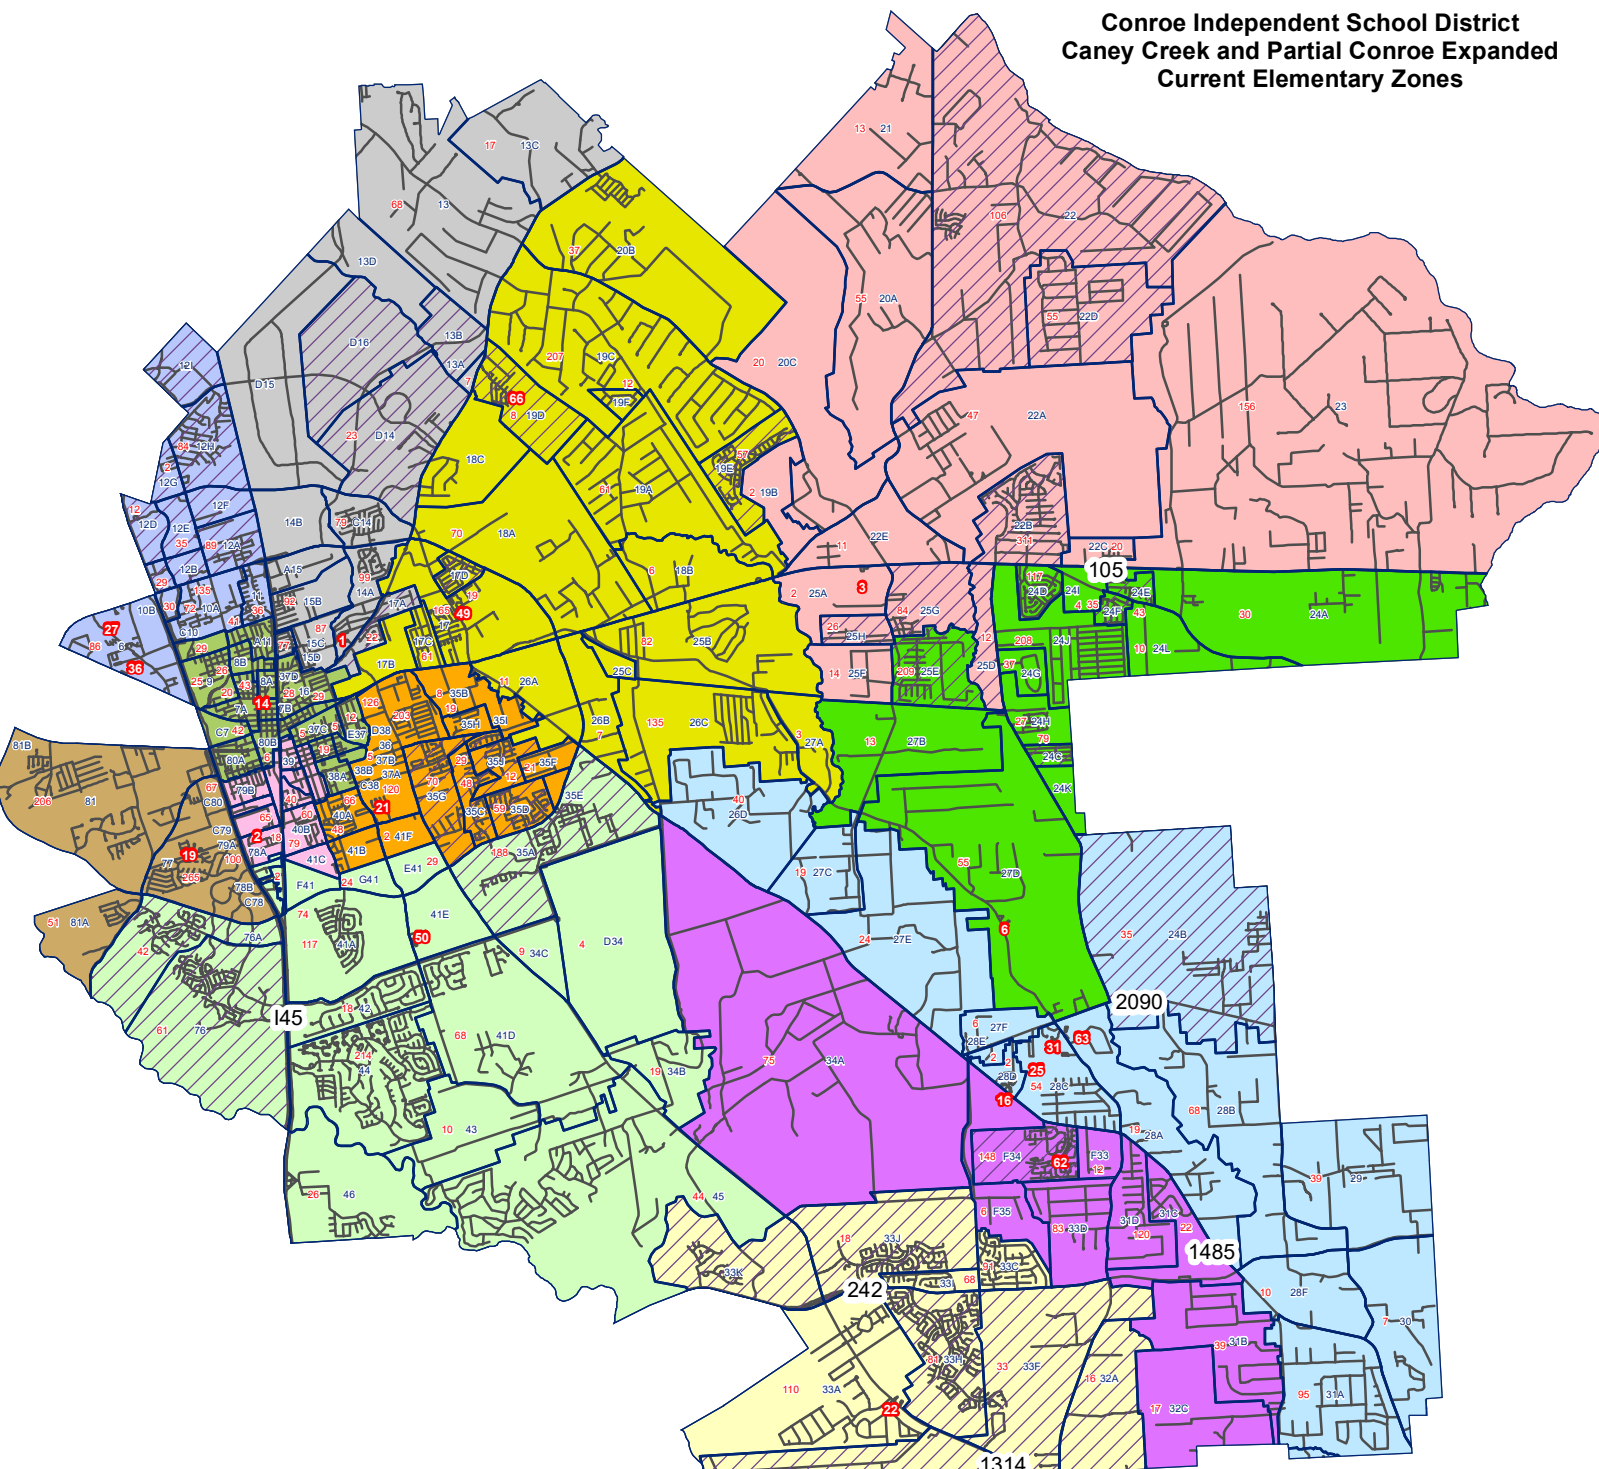

**Conroe Independent School District  
Caney Creek and Partial Conroe Expanded  
Current Elementary Zones**

**Conroe High School**

- Elementary**
- 1. Anderson
  - 2. Armstrong
  - 10. Giesinger
  - 64. Gordon-Reed
  - 14. Houston
  - 49. Patterson
  - 27. Reaves
  - 19. Rice
  - 21. Runyan
  - 57. Stewart
  - 50. Wilkinson
- Intermediate**
- 49. Bozman
  - 41. Cryar
  - 57. Stewart
  - 14. Travis
- Junior High**
- 56. Peet
  - 49. Stockton
- High School**
- 33. Conroe 9<sup>th</sup> Grade Campus
  - 36. Conroe

**Caney Creek High School**

- Elementary**
- 3. Austin
  - 6. Creighton
  - 62. Hope
  - 16. Milam
  - 22. San Jacinto
- Intermediate**
- 16. Grangerland
  - 25. Veterans Memorial
- Junior High**
- 63. Moorhead
- High School**
- 31. Caney Creek
- Coming Soon**
- 66. Bartlett

	Attendance Zones
	Hot Spots
	ANDERSON ELEMENTARY
	ARMSTRONG ELEMENTARY
	AUSTIN ELEMENTARY
	BARTLETT ELEMENTARY
	CREIGHTON ELEMENTARY
	HOPE ELEMENTARY
	HOUSTON ELEMENTARY
	MILAM ELEMENTARY
	PATTERSON ELEMENTARY
	REAVES ELEMENTARY
	RICE ELEMENTARY
	RUNYAN ELEMENTARY
	SAN JACINTO ELEMENTARY
	WILKINSON ELEMENTARY