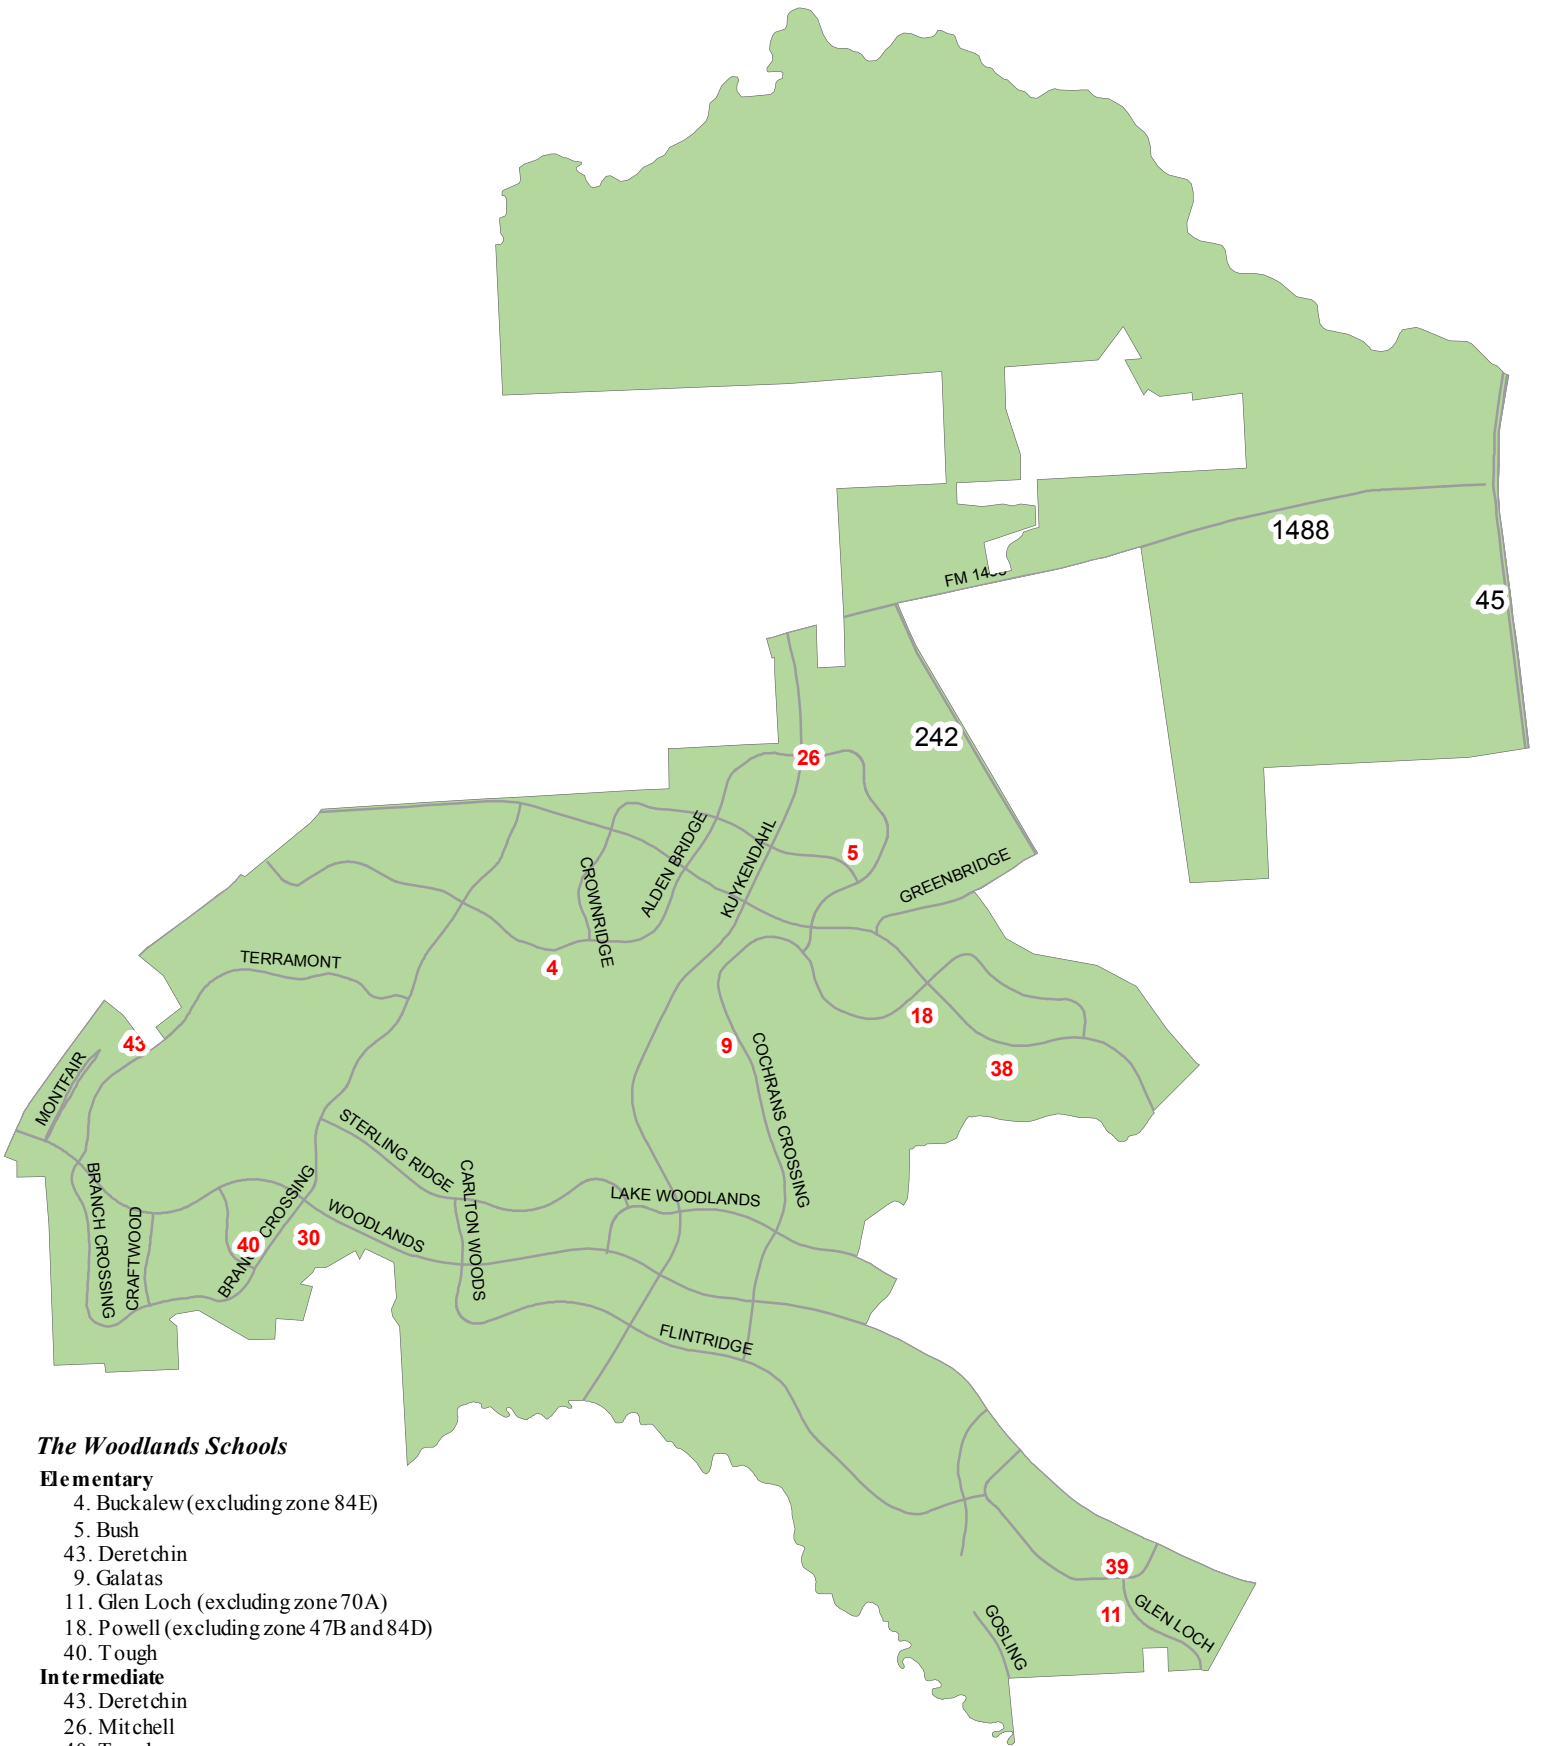

**Conroe Independent School District  
The Woodlands High Secondary Feeder Map  
School Year 2020-2021**

***The Woodlands Schools***

**Elementary**

- 4. Buckalew (excluding zone 84E)
- 5. Bush
- 43. Deretchin
- 9. Galatas
- 11. Glen Loch (excluding zone 70A)
- 18. Powell (excluding zone 47B and 84D)
- 40. Tough

**Intermediate**

- 43. Deretchin
- 26. Mitchell
- 40. Tough
- 29. Wilkerson (only zones 97, 98, 99B)

**Junior High**

- 39. McCullough

**High School**

- 30. The Woodlands 9<sup>th</sup> Grade Campus
- 38. The Woodlands