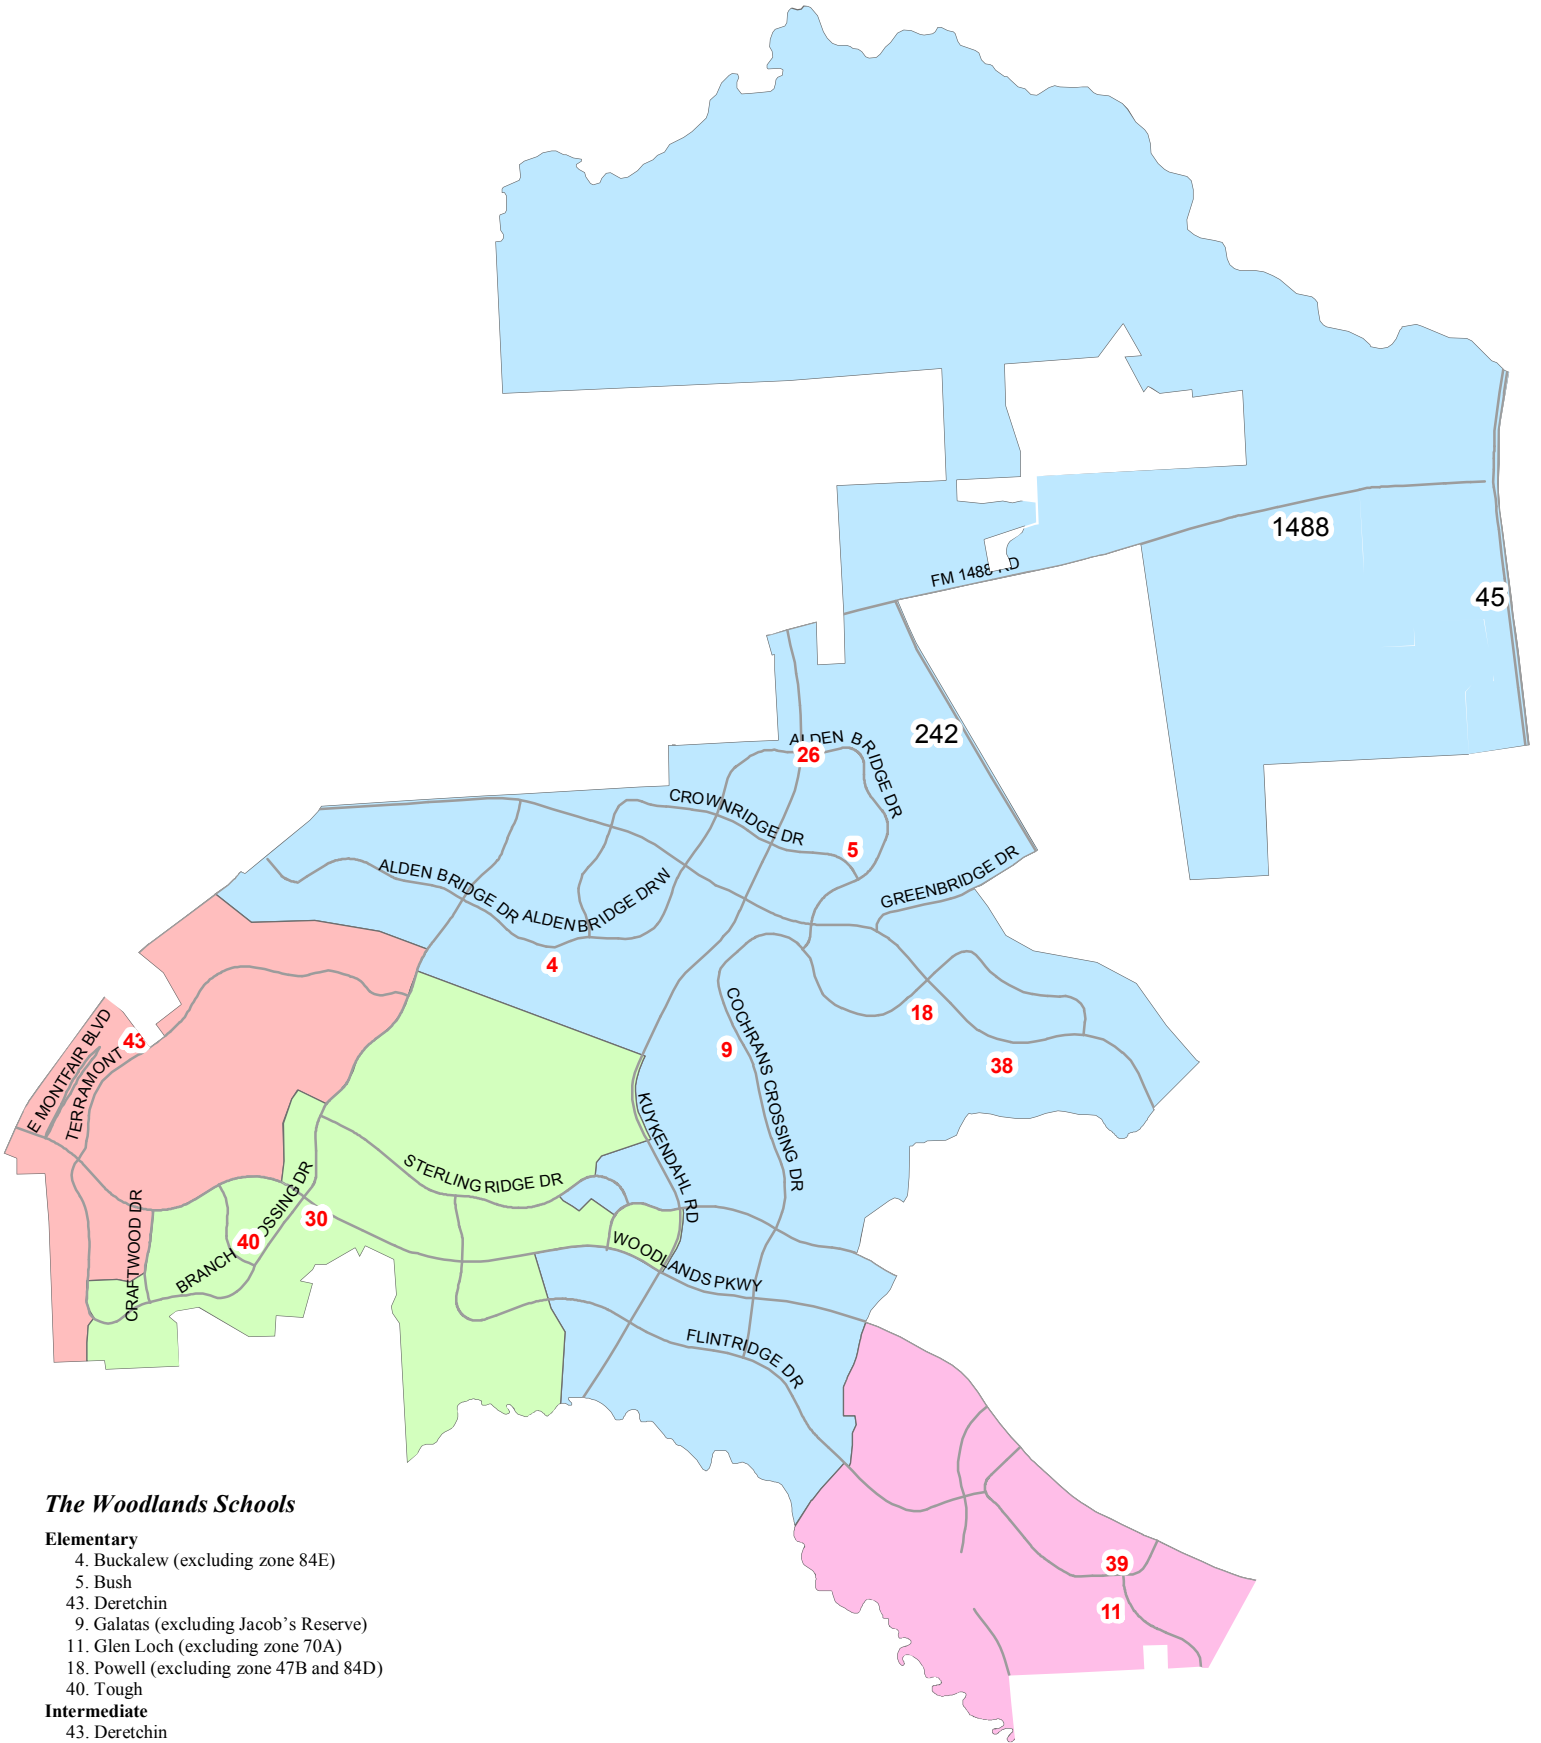

# Conroe Independent School District The Woodlands High Intermediate Feeder Map School Year 2020-2021

***The Woodlands Schools***

**Elementary**

- 4. Buckalew (excluding zone 84E)
- 5. Bush
- 43. Deretchin
- 9. Galatas (excluding Jacob's Reserve)
- 11. Glen Loch (excluding zone 70A)
- 18. Powell (excluding zone 47B and 84D)
- 40. Tough

**Intermediate**

- 43. Deretchin
- 26. Mitchell
- 40. Tough
- 29. Wilkerson (only zones 97, 98, 99B)

**Junior High**

- 39. McCullough

**High School**

- 30. The Woodlands 9<sup>th</sup> Grade Campus
- 38. The Woodlands

**Intermediate School Zones**

- Deretchin Elementary
- Mitchell Intermediate
- Tough Elementary
- Wilkerson Intermediate (Glen Loch zones 97, 98, and 99B only)