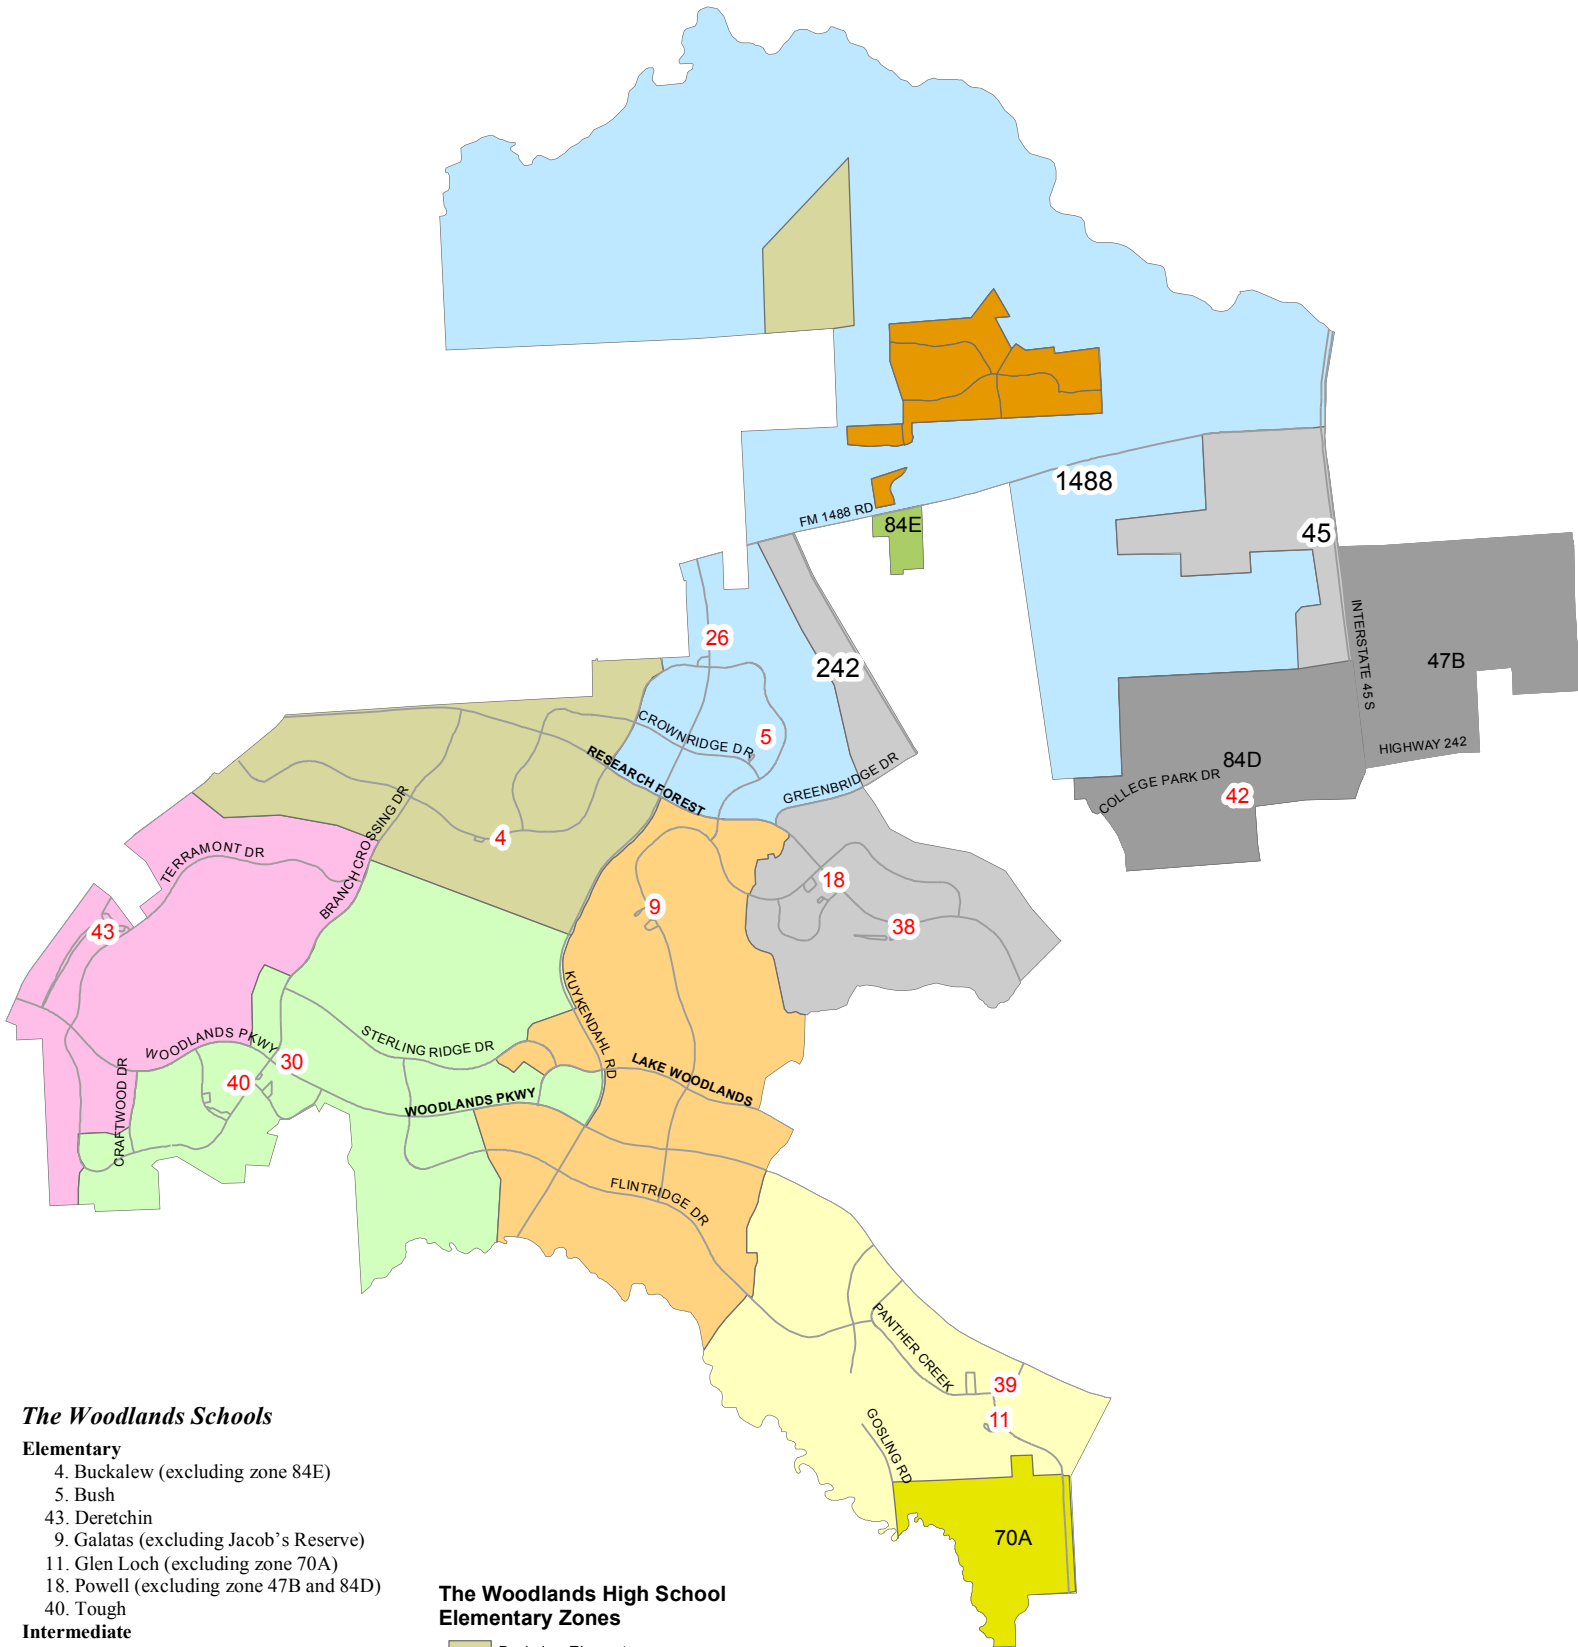

# Conroe Independent School District The Woodlands High Elementary Feeder Map School Year 2020-2021

***The Woodlands Schools***

**Elementary**

- 4. Buckalew (excluding zone 84E)
- 5. Bush
- 43. Deretchin
- 9. Galatas (excluding Jacob's Reserve)
- 11. Glen Loch (excluding zone 70A)
- 18. Powell (excluding zone 47B and 84D)
- 40. Tough

**Intermediate**

- 43. Deretchin
- 26. Mitchell
- 40. Tough
- 29. Wilkerson (only zones 97, 98, 99B)

**Junior High**

- 39. McCullough

**High School**

- 30. The Woodlands 9<sup>th</sup> Grade Campus
- 38. The Woodlands

**The Woodlands High School  
Elementary Zones**

- Buckalew Elementary
- Bush Elementary
- Deretchin Elementary
- Galatas Elementary
- Glen Loch Elementary
- Powell Elementary
- Tough Elementary

- 47B and 84D attend Powell Elementary then feed into Collins Intermediate
- 70A attends Glen Loch Elementary then feeds into Wilkerson Intermediate
- 84E attends Buckalew Elementary then feeds into Collins Intermediate
- Jacob's Reserve attends Galatas Elementary then feeds into Collins Intermediate