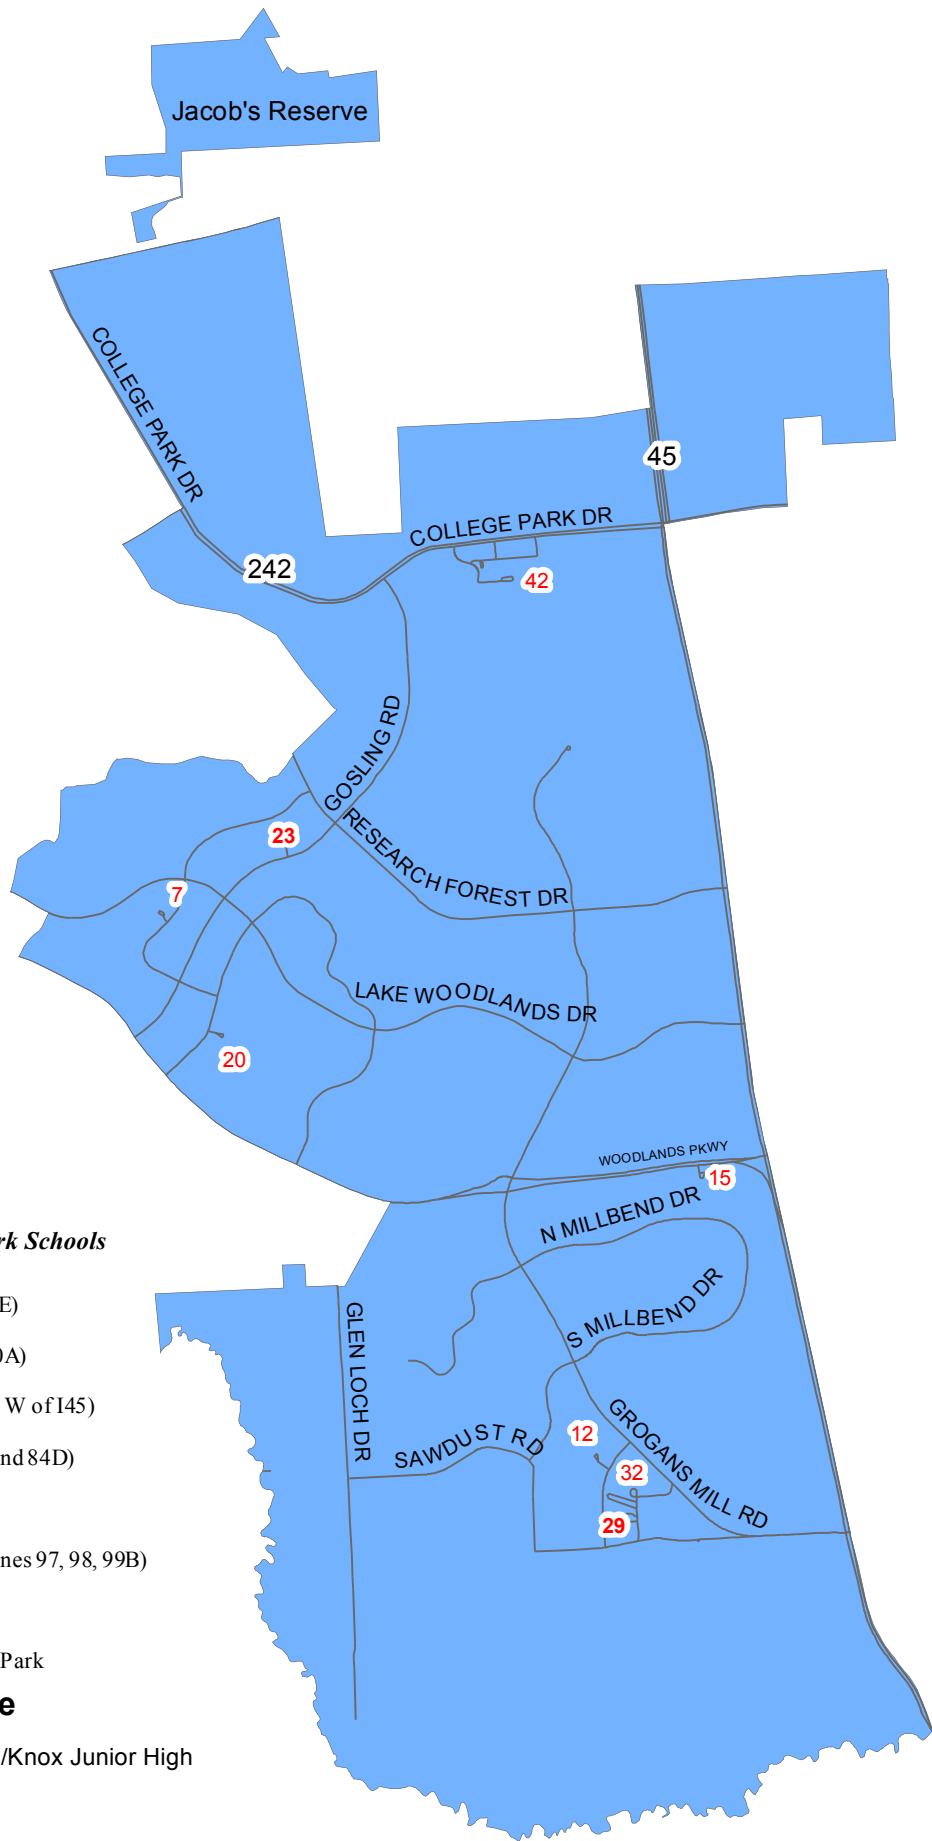

**Conroe Independent School District  
The Woodlands College Park Secondary Feeder Map  
School Year 2020-2021**

***The Woodlands College Park Schools***

**Elementary**

- 4. Buckalew (only zone 84E)
- 7. David
- 11. Glen Loch (only zone 70A)
- 12. Hailey
- 13. Houser (only apartments W of I45)
- 15. Lamar
- 18. Powell (only zone 47B and 84D)
- 20. Ride

**Intermediate**

- 23. Collins
- 29. Wilkerson (excluding zones 97, 98, 99B)

**Junior High**

- 32. Knox

**High School**

- 42. The Woodlands College Park

**College Park Zone**

College Park High/Knox Junior High