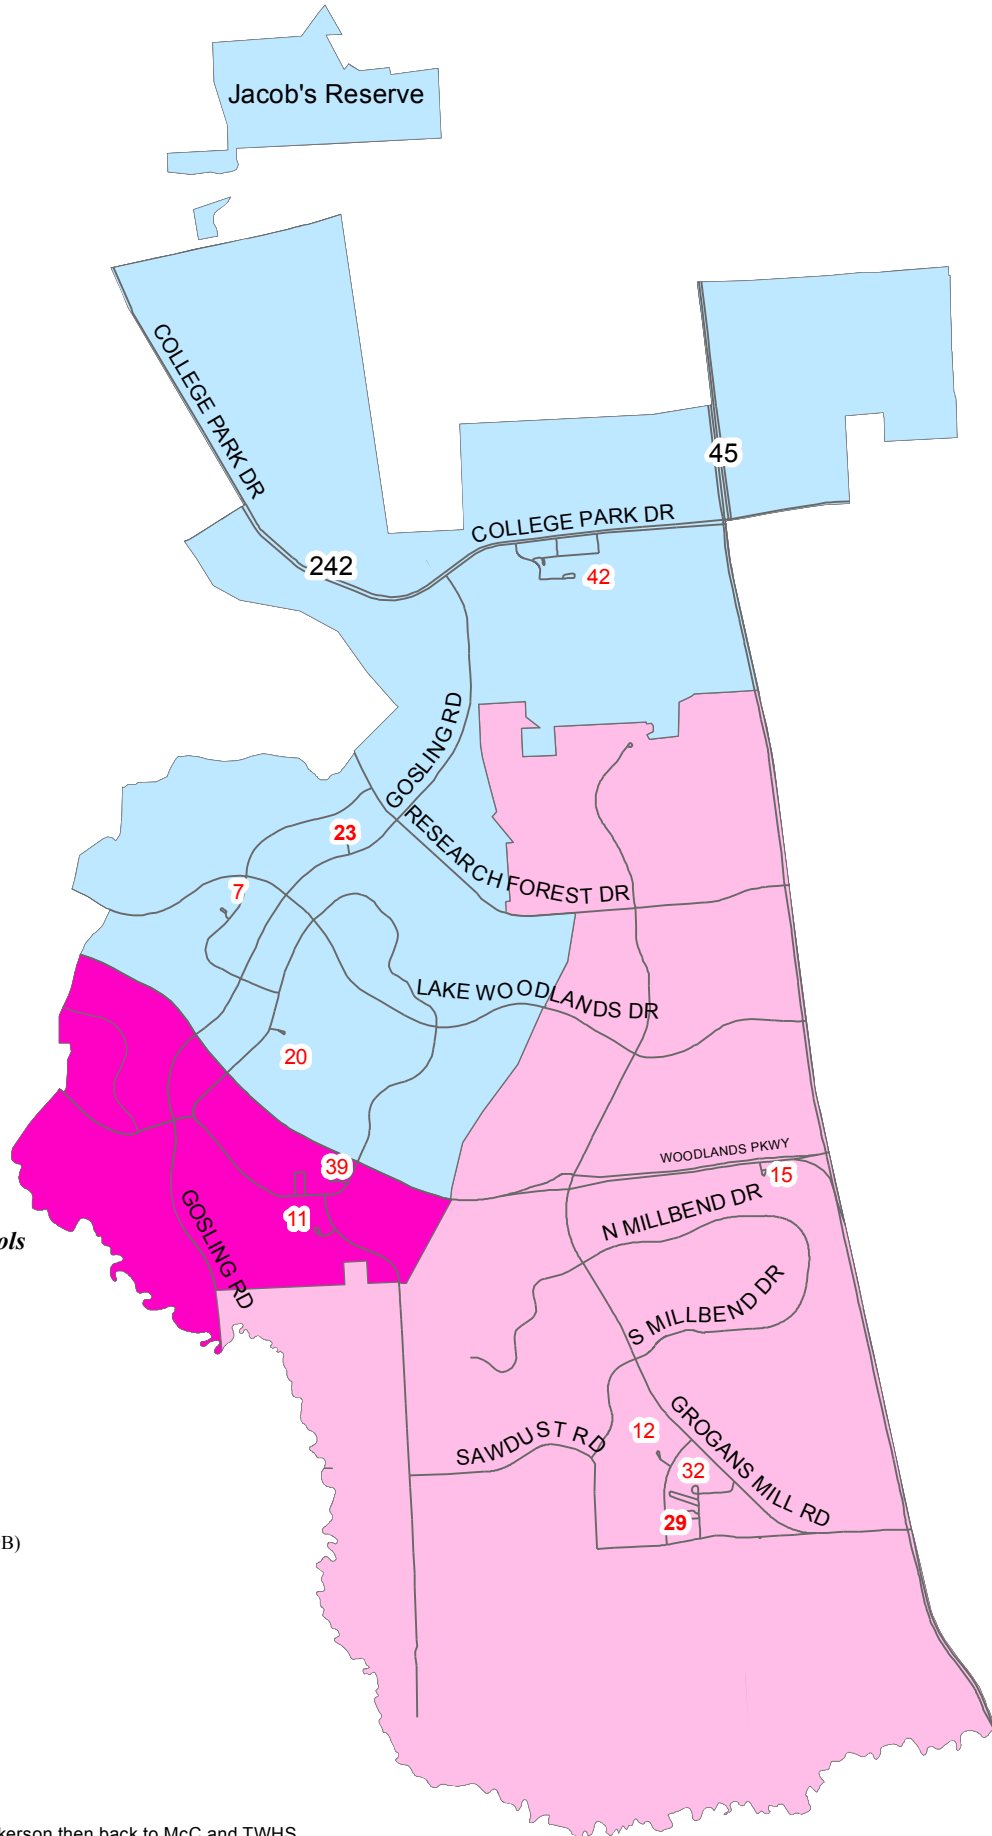

Conroe Independent School District The Woodlands College Park Intermediate Feeder Map School Year 2020-2021

The Woodlands College Park Schools

Elementary

- 4. Buckalew (only zone 84E)
- 7. David
- 9. Galatas (only Jacob's Reserve)
- 11. Glen Loch (only zone 70A)
- 12. Hailey
- 13. Houser (only apartments W of I45)
- 15. Lamar
- 18. Powell (only zone 47B and 84D)
- 20. Ride

Intermediate

- 23. Collins
- 29. Wilkerson (excluding zones 97, 98, 99B)

Junior High

- 32. Knox

High School

- 42. The Woodlands College Park

The Woodlands College Park

Intermediate Zones

- COLLINS INTERMEDIATE
- WILKERSON INTERMEDIATE

Zones 97, 98, and 99B feed into Wilkerson then back to McC and TWHS.