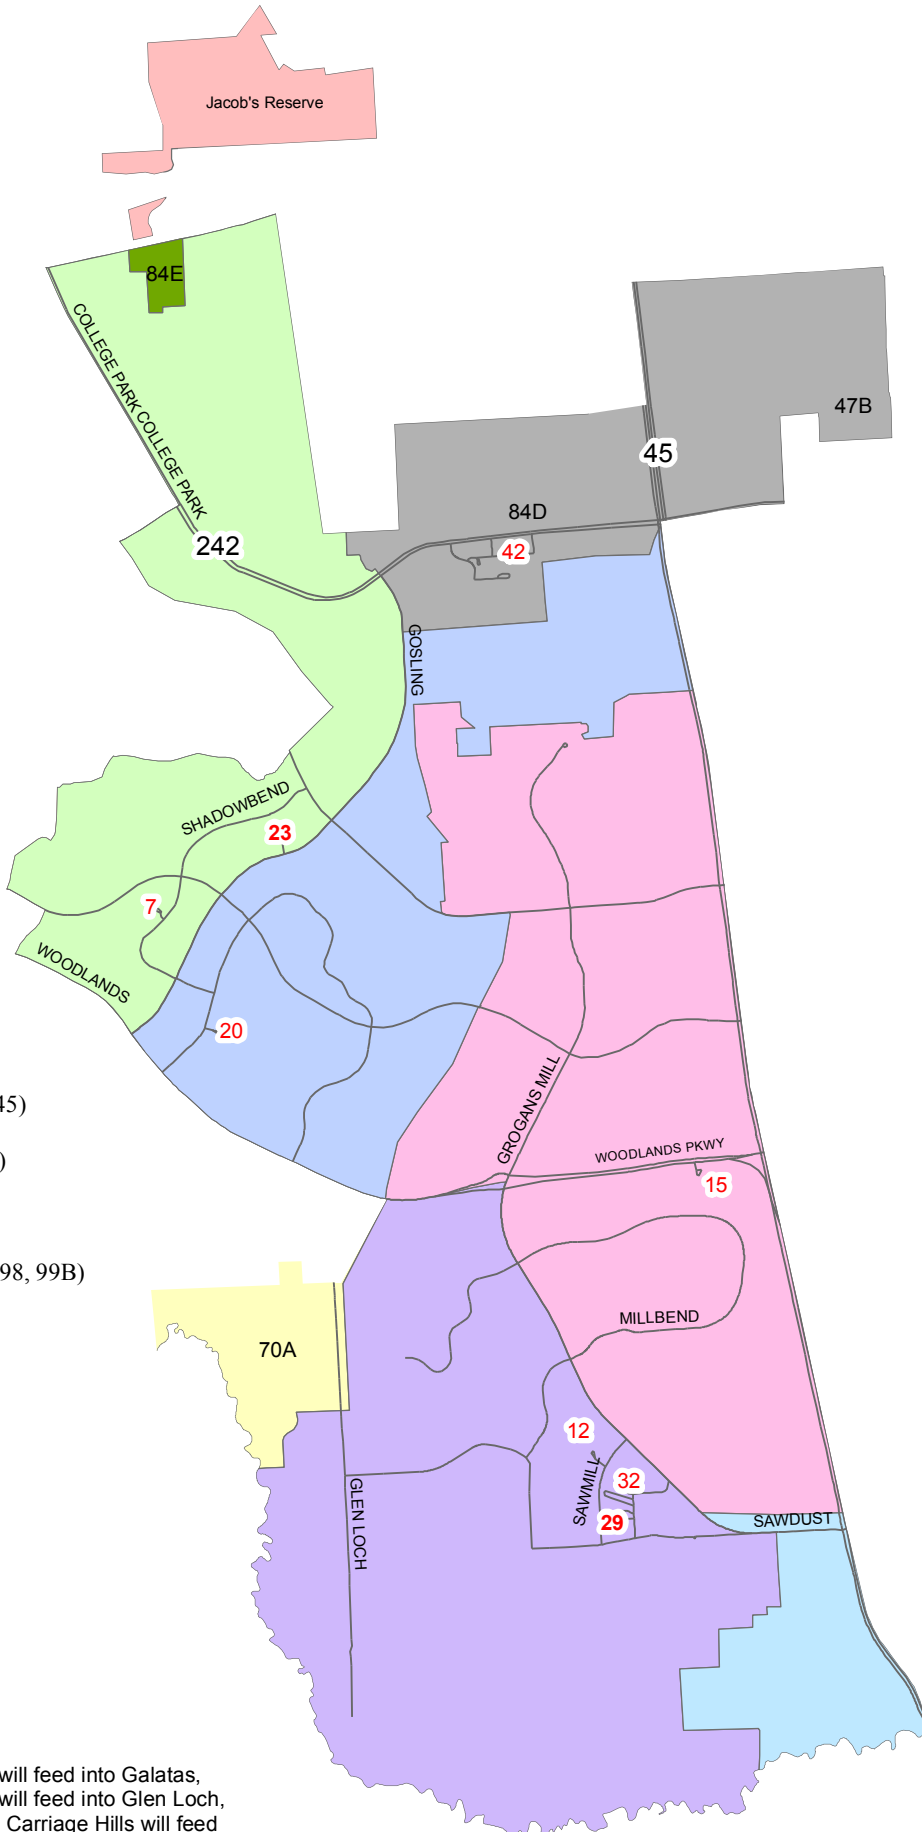

# Conroe Independent School District The Woodlands College Park Elementary Feeder Map School Year 2020-2021

**The Woodlands College Park Schools**

**Elementary**

- 4. Buckalew (only zone 84E)
- 7. David
- 9. Galatas (only Jacob's Reserve)
- 11. Glen Loch (only zone 70A)
- 12. Hailey
- 13. Houser (only apartments W of I45)
- 15. Lamar
- 18. Powell (only zone 47B and 84D)
- 20. Ride

**Intermediate**

- 23. Collins
- 29. Wilkerson (excluding zones 97, 98, 99B)

**Junior High**

- 32. Knox

**High School**

- 42. The Woodlands College Park

**Elementary Zones**

- BUCKALEW ELEMENTARY
- DAVID ELEMENTARY
- GALATAS ELEMENTARY
- GLEN LOCH ELEMENTARY
- HAILEY ELEMENTARY
- HOUSER ELEMENTARY
- LAMAR ELEMENTARY
- POWELL ELEMENTARY
- RIDE ELEMENTARY

At the elementary level Jacobs Reserve will feed into Galatas, zone 58 will feed into Houser, zone 70A will feed into Glen Loch, and the apartments on 1488 across from Carriage Hills will feed into Buckalew then all will move back into the College Park feeder at the intermediate level.