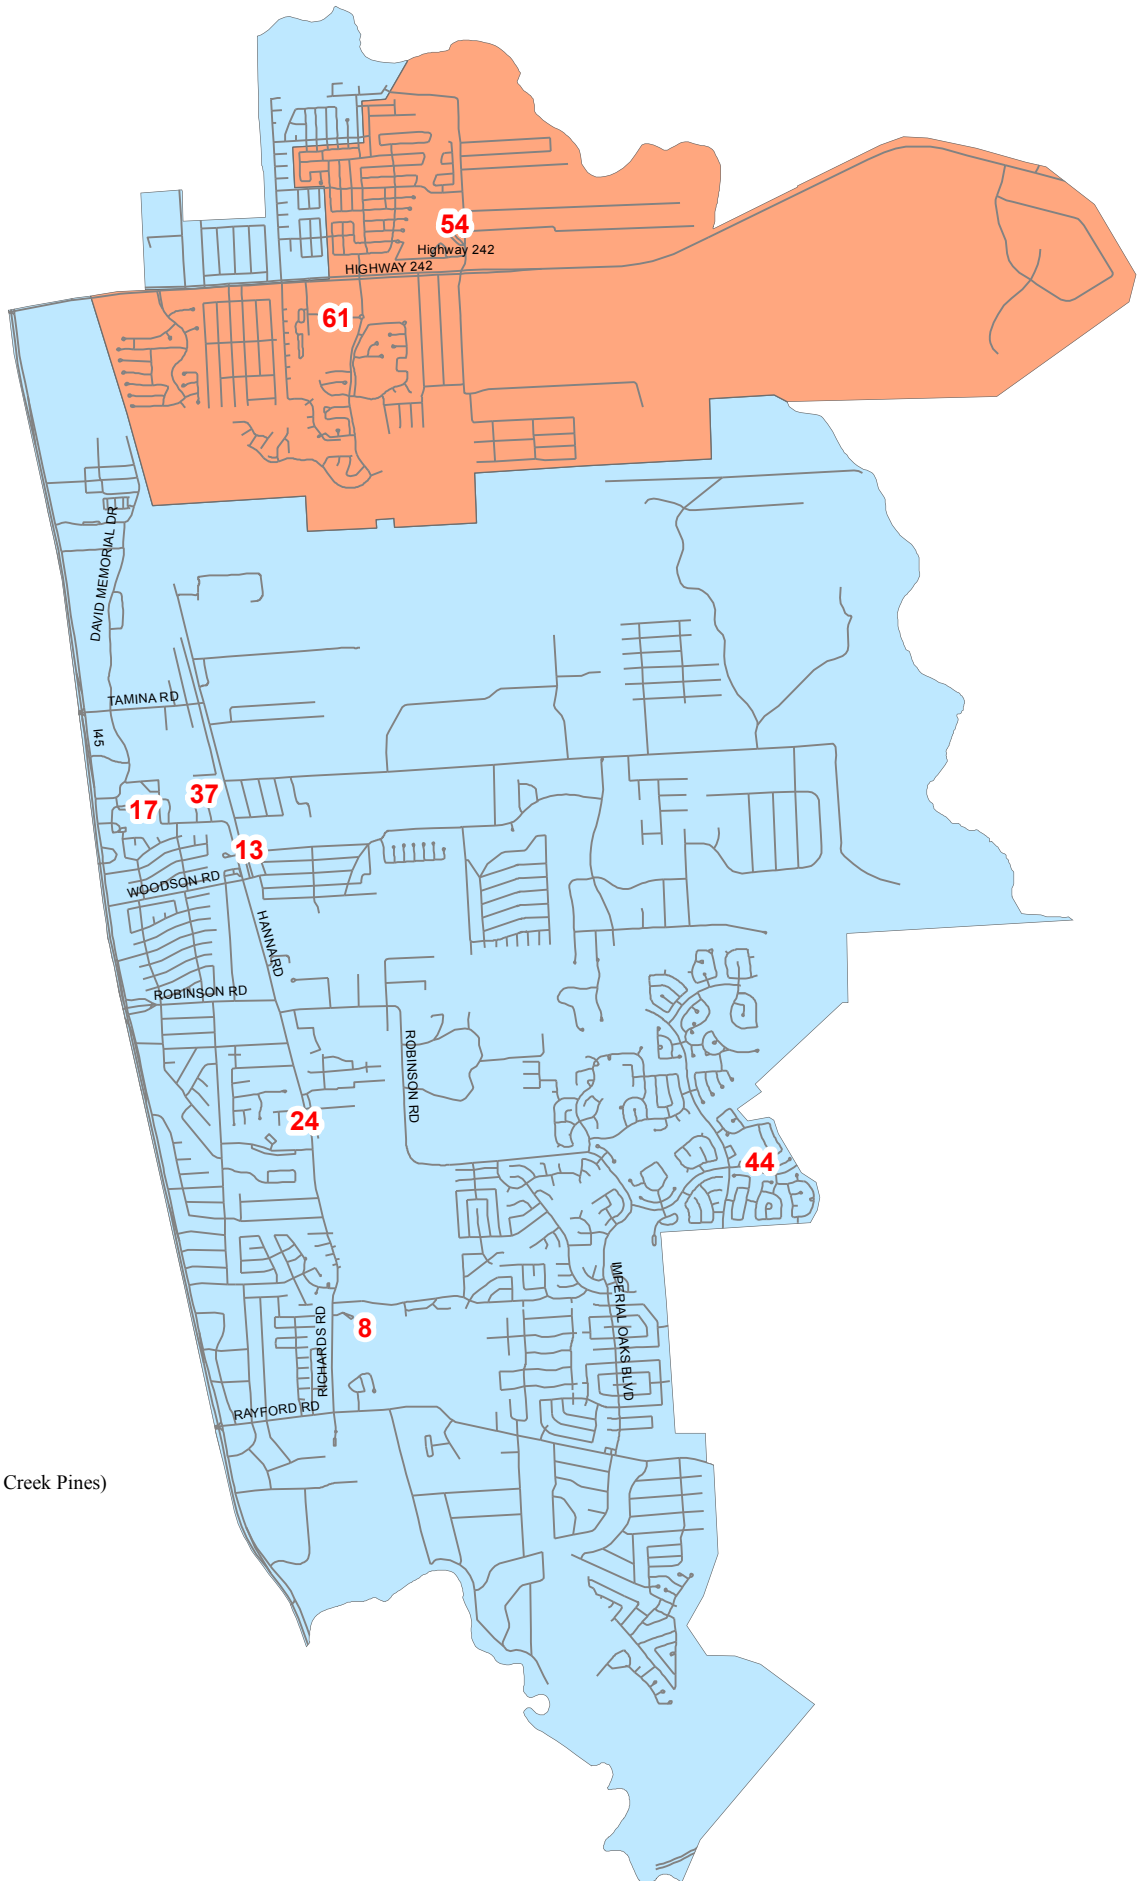

Conroe Independent School District  
 Oak Ridge High School Intermediate Map  
 School Year 2020-2021

**Oak Ridge Schools**

**Elementary**

- 8. Ford (excluding Fox Run and Spring Creek Pines)
- 13. Houser (excluding zone 58)
- 44. Kaufman
- 17. Oak Ridge
- 61. Suchma

**Intermediate**

- 61. Suchma
- 24. Vogel

**Junior High**

- 54. Irons

**High School**

- 37. Oak Ridge 9<sup>th</sup> Grade Campus
- 37. Oak Ridge

**Intermediate School Zones**

- SUCHMA FLEX
- VOGEL INTERMEDIATE