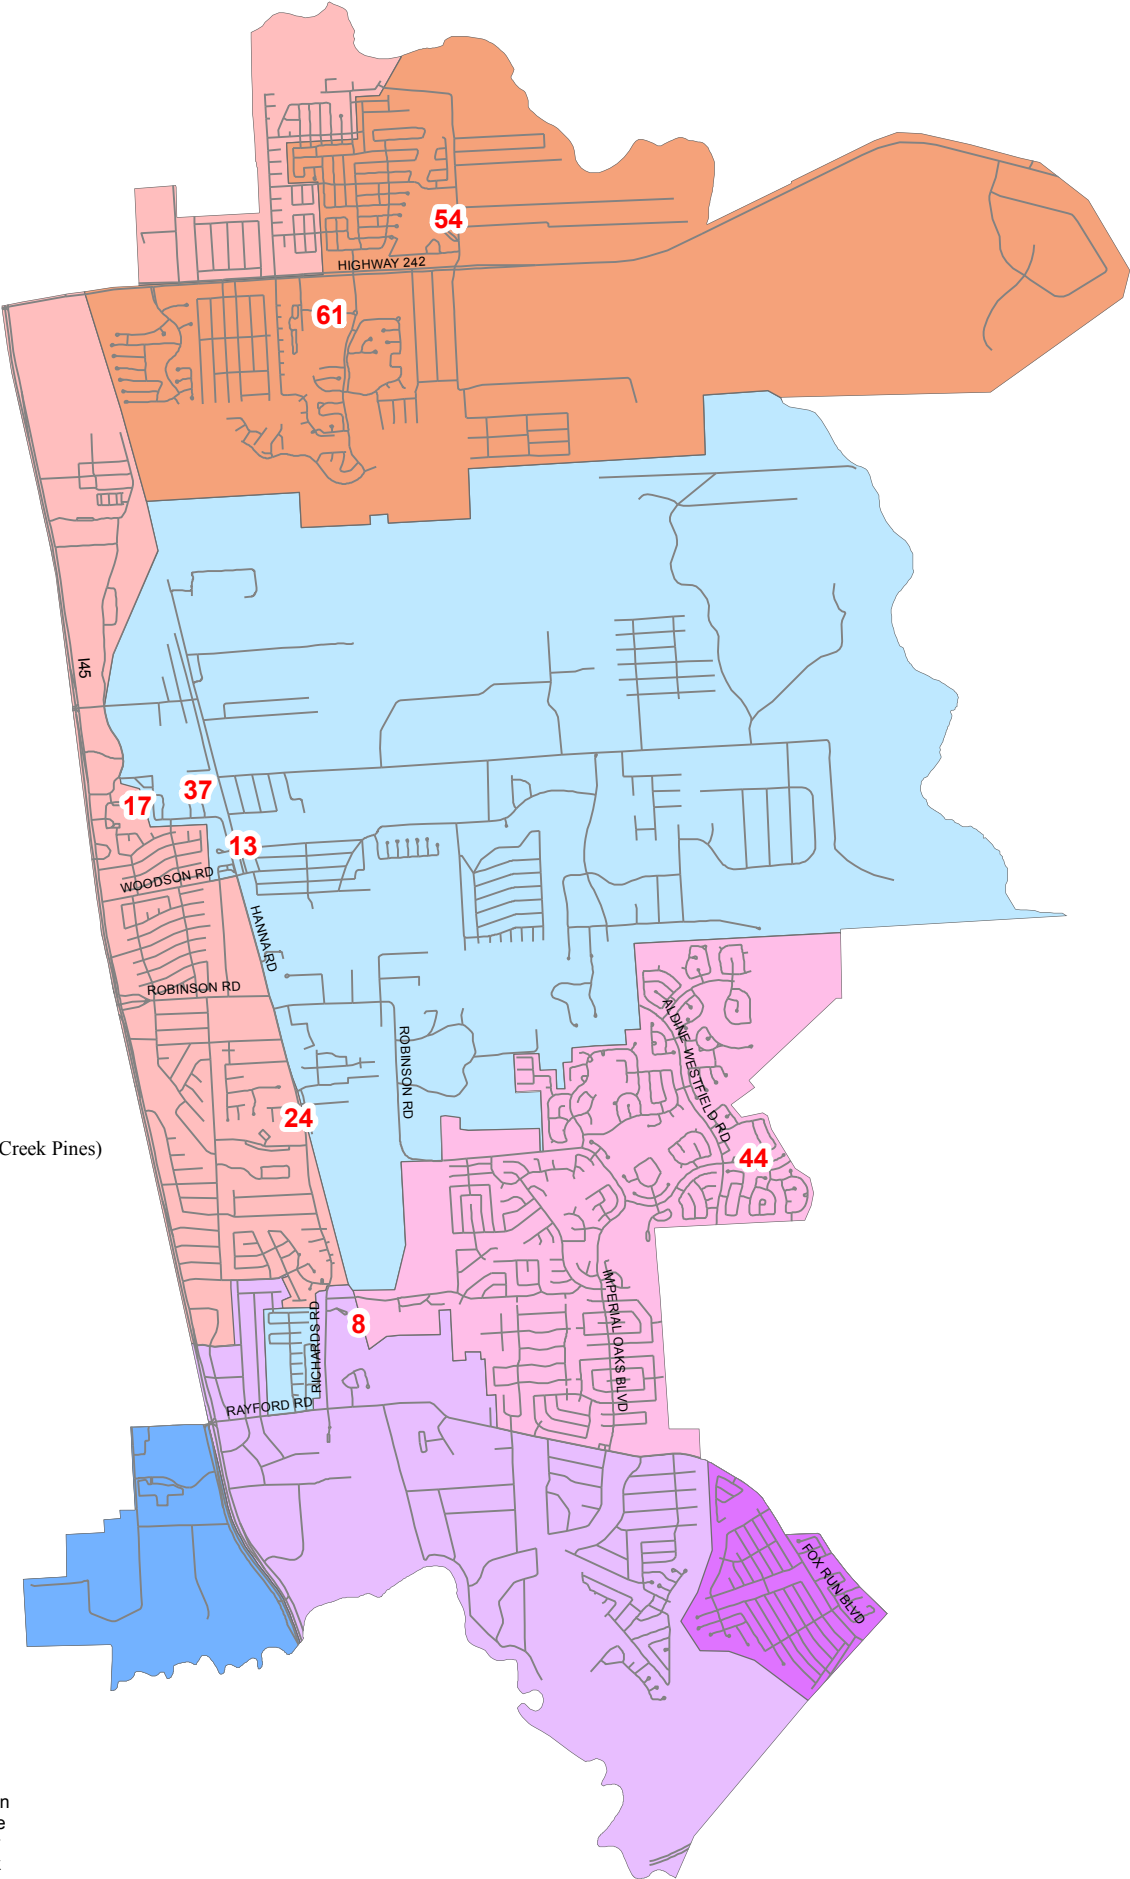

Conroe Independent School District  
 Oak Ridge High School Elementary Map  
 School Year 2020-2021

**Oak Ridge Schools**

- Elementary**
- 8. Ford (excluding Fox Run and Spring Creek Pines)
  - 13. Houser (excluding zone 58)
  - 44. Kaufman
  - 17. Oak Ridge
  - 61. Suchma

- Intermediate**
- 61. Suchma
  - 24. Vogel

- Junior High**
- 54. Irons

- High School**
- 37. Oak Ridge 9<sup>th</sup> Grade Campus
  - 37. Oak Ridge

**Elementary School Zones**

- FORD ELEMENTARY
- HOUSER ELEMENTARY
- KAUFMAN ELEMENTARY
- OAK RIDGE ELEMENTARY
- SUCHMA FLEX

- 58
- Fox Run and Spring Creek Pines

Note: Ford Elementary excluding the Fox Run and Spring Creek Pines subdivision fall in the Oak Ridge High School feeder zone. Houser Elementary excluding zone 58 fall in the Oak Ridge High School feeder zone.