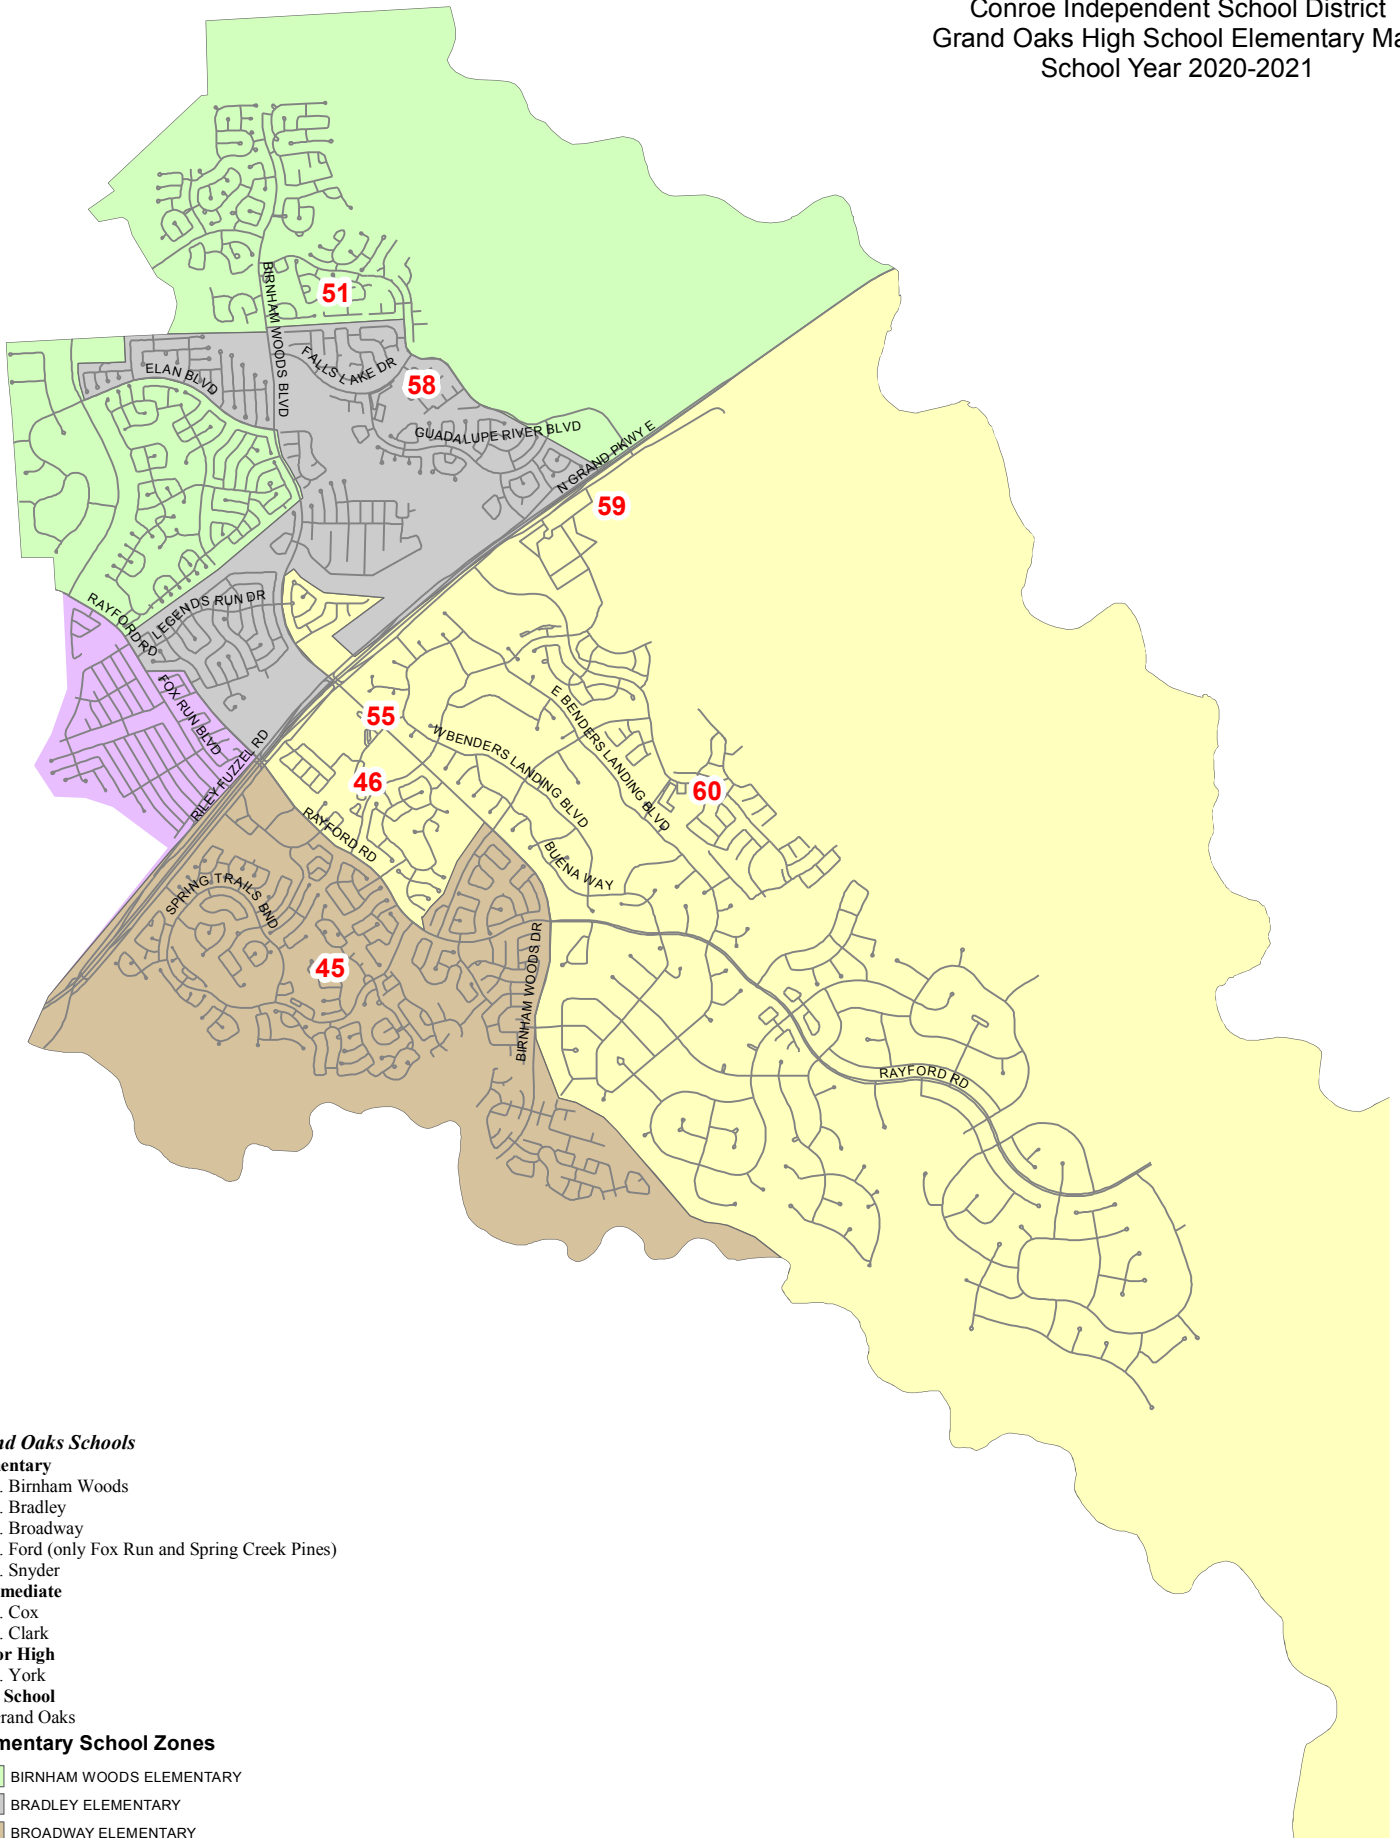

Conroe Independent School District
 Grand Oaks High School Elementary Map
 School Year 2020-2021

Grand Oaks Schools

Elementary

- 51. Birnham Woods
- 58. Bradley
- 45. Broadway
- 8. Ford (only Fox Run and Spring Creek Pines)
- 55. Snyder

Intermediate

- 46. Cox
- 60. Clark

Junior High

- 46. York

High School

- 59. Grand Oaks

Elementary School Zones

- BIRNHAM WOODS ELEMENTARY
- BRADLEY ELEMENTARY
- BROADWAY ELEMENTARY
- FORD ELEMENTARY
- SNYDER ELEMENTARY

Note: Only Fox Run and Spring Creek Pines subdivisions in Ford Elementary fall in the Grand Oaks High School feeder zone.