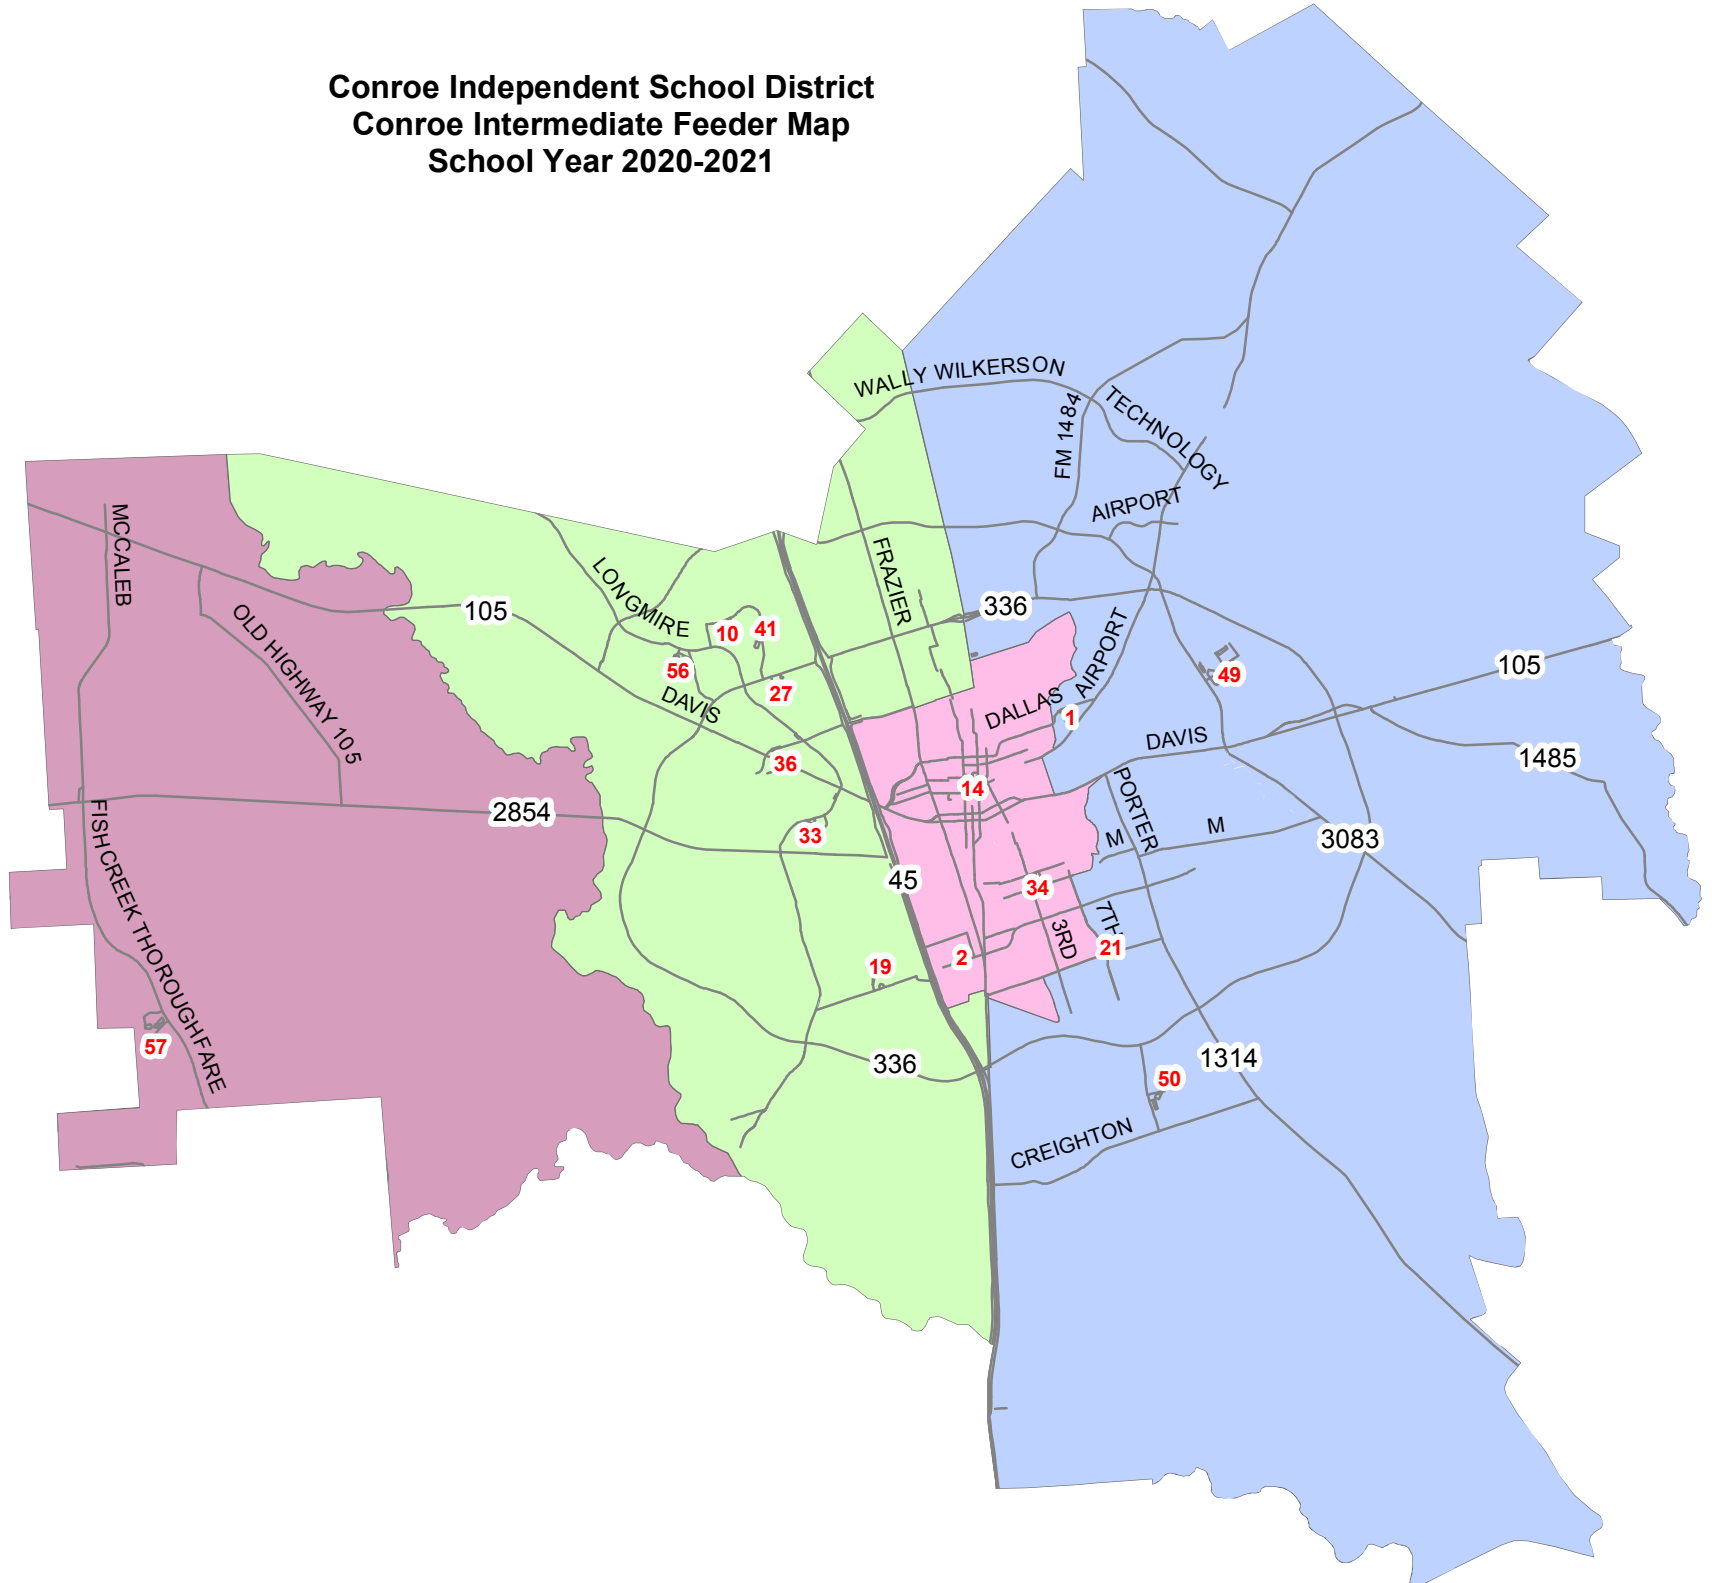

Conroe Independent School District Conroe Intermediate Feeder Map School Year 2020-2021

Conroe Schools

- Elementary**
- 1. Anderson
- 2. Armstrong
- 3. Austin (only zone 26C and 27A)
- 10. Giesinger
- 14. Houston
- 49. Patterson
- 27. Reaves
- 19. Rice
- 21. Runyan
- 57. Stewart
- 50. Wilkinson