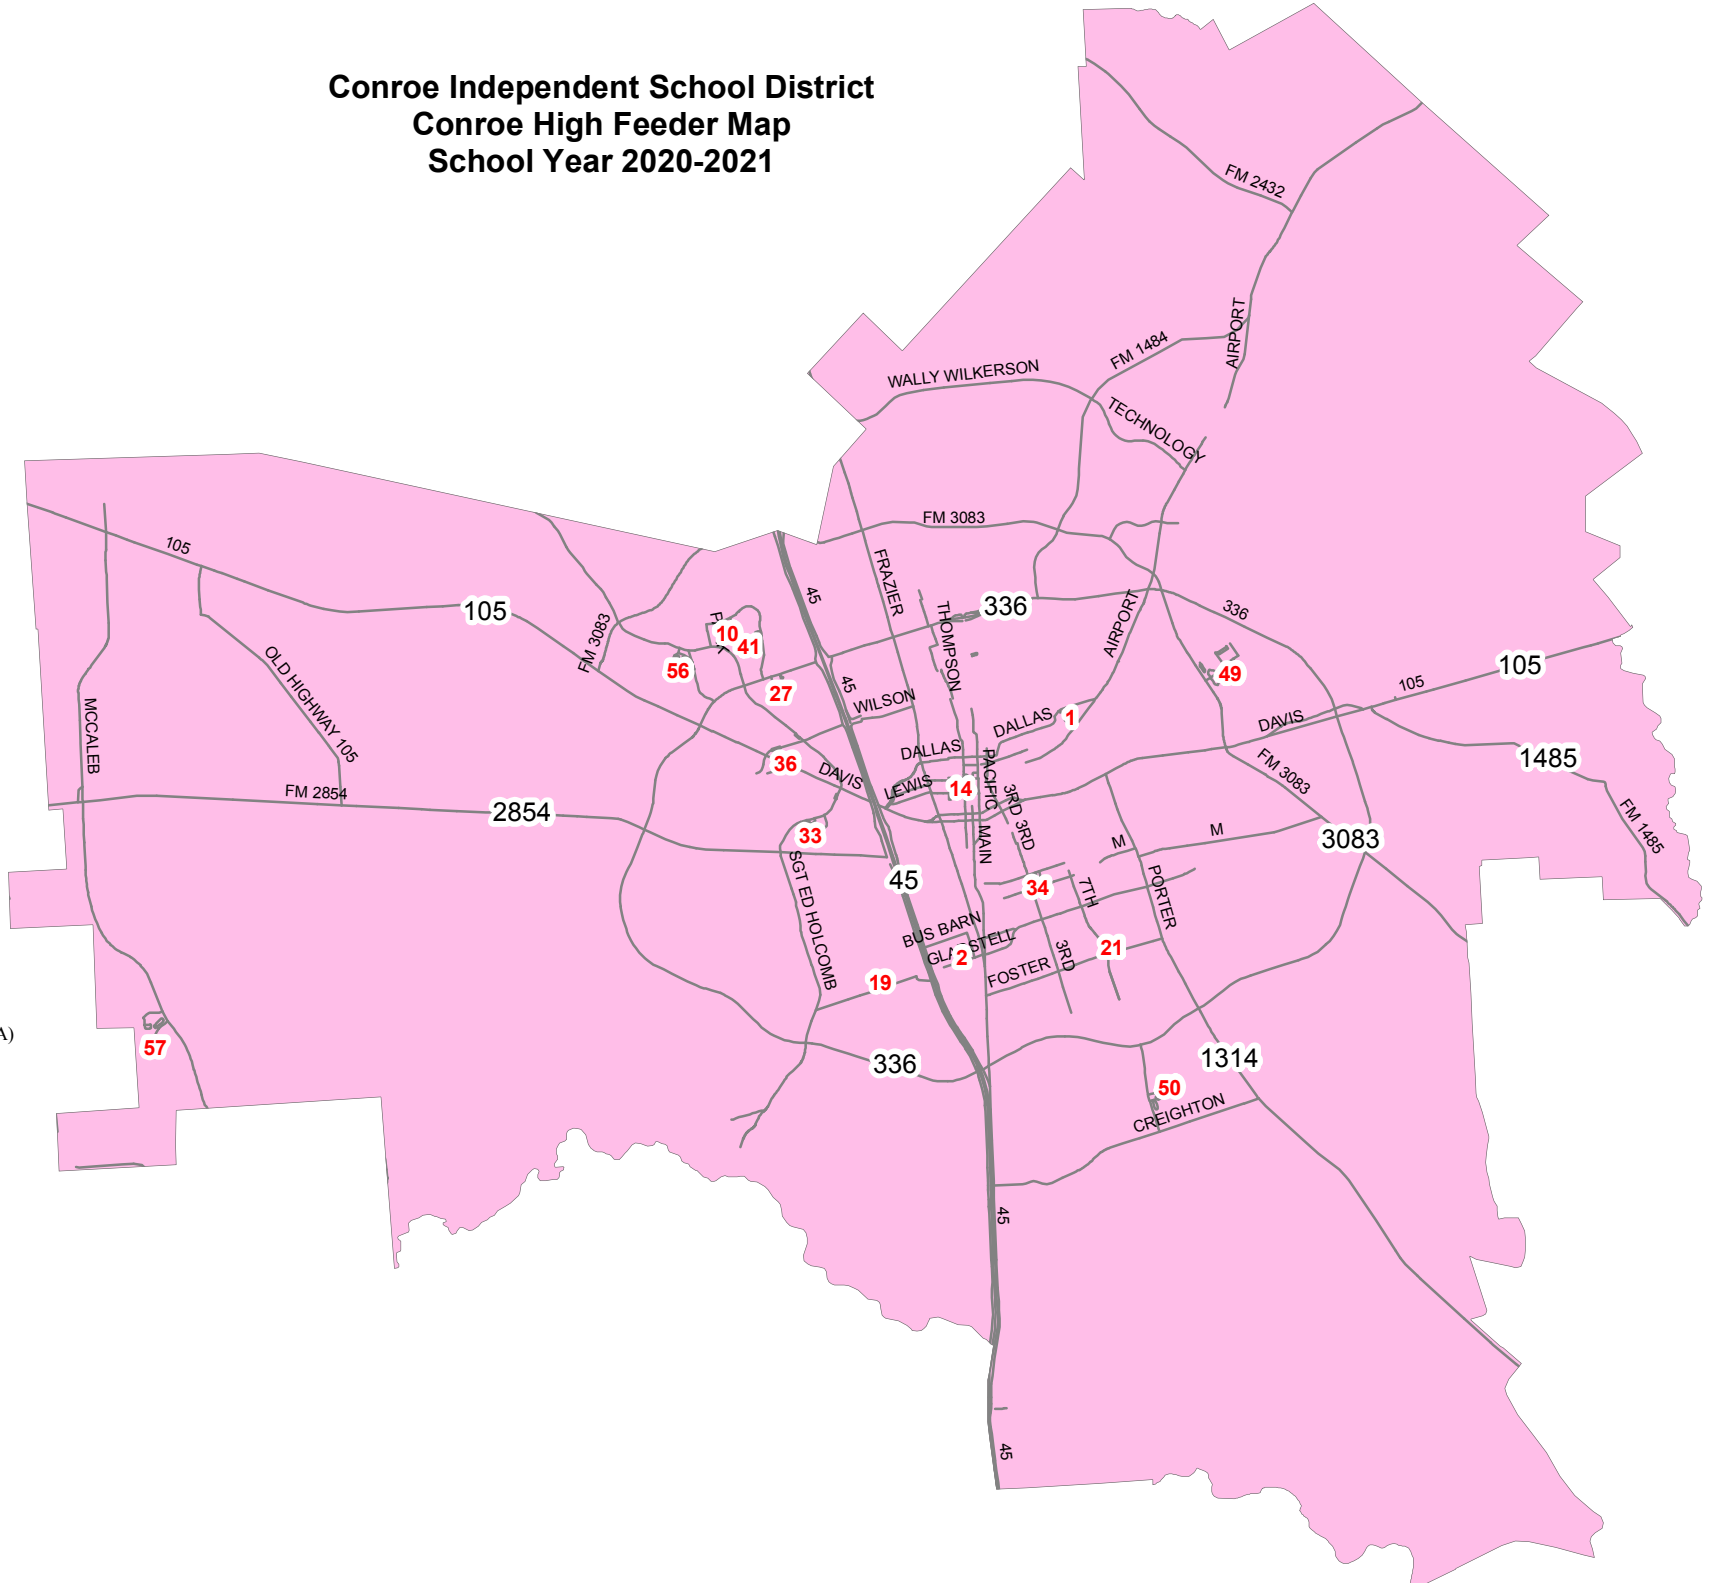

# Conroe Independent School District Conroe High Feeder Map School Year 2020-2021

**Conroe Schools**

- Elementary**
- 1. Anderson
- 2. Armstrong
- 3. Austin (only zone 26C and 27A)
- 10. Giesinger
- 14. Houston
- 49. Patterson
- 27. Reaves
- 19. Rice
- 21. Runyan
- 57. Stewart
- 50. Wilkinson