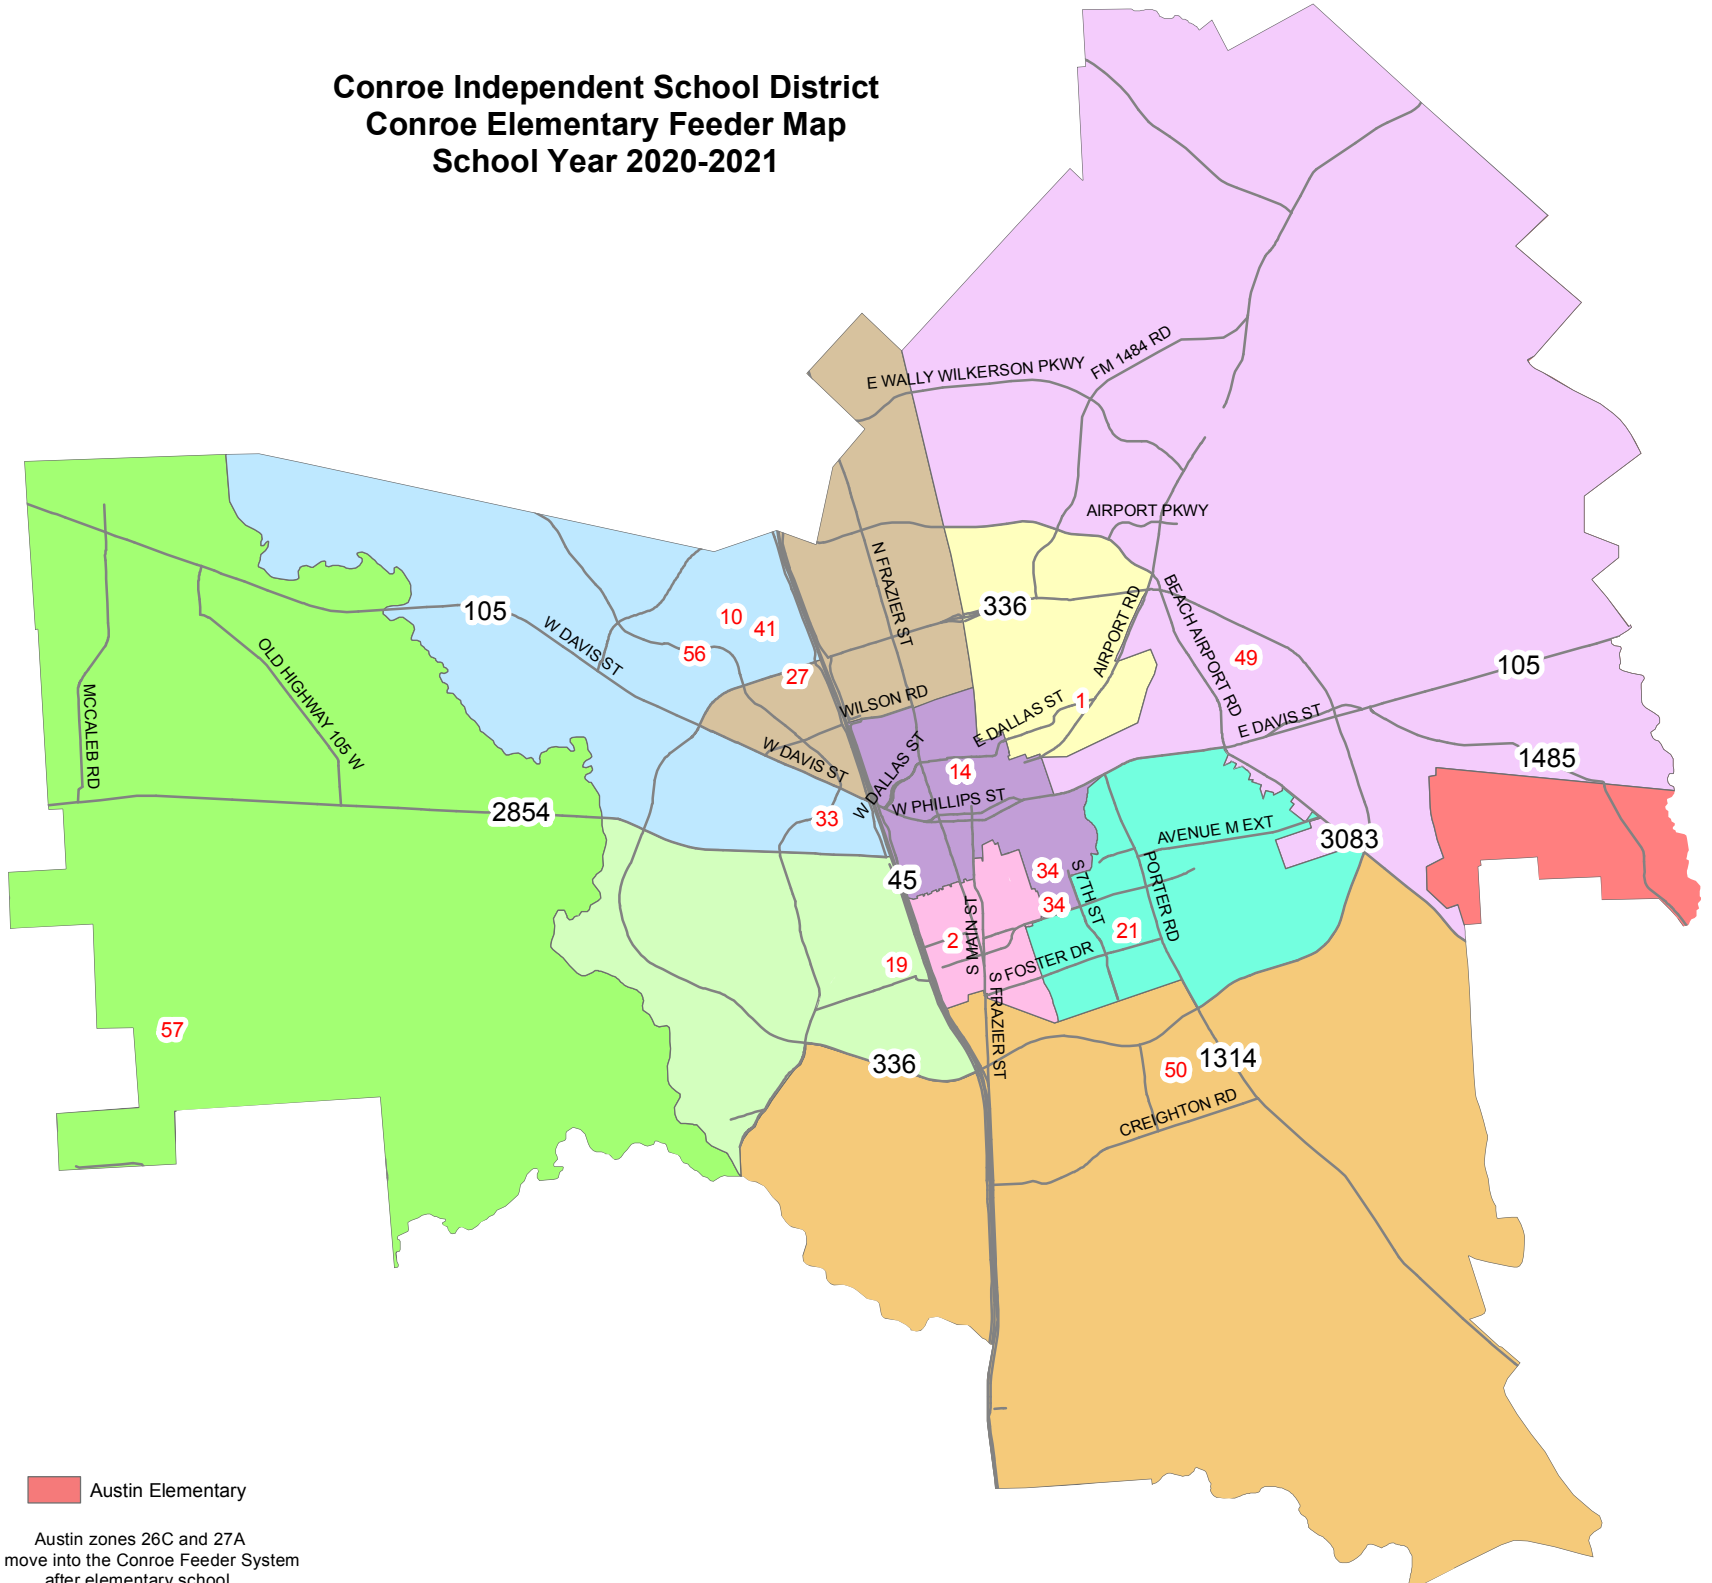

Conroe Independent School District Conroe Elementary Feeder Map School Year 2020-2021

Conroe Schools

- Elementary**
- 1. Anderson
- 2. Armstrong
- 3. Austin (only zone 26C and 27A)
- 10. Giesinger
- 14. Houston
- 49. Patterson
- 27. Reaves
- 19. Rice
- 21. Runyan
- 57. Stewart
- 50. Wilkinson
- Intermediate**
- 49. Bozman
- 41. Cryar
- 14. Travis
- Junior High**
- 56. Peet
- 49. Stockton
- High School**
- 33. Conroe 9th Grade Campus
- 36. Conroe

Conroe Zones

- Elementary Schools**
- ANDERSON ELEMENTARY
 - ARMSTRONG ELEMENTARY
 - AUSTIN ELEMENTARY
 - GIESINGER ELEMENTARY
 - HOUSTON ELEMENTARY
 - PATTERSON ELEMENTARY
 - REAVES ELEMENTARY
 - RICE ELEMENTARY
 - RUNYAN ELEMENTARY
 - STEWART FLEX
 - WILKINSON ELEMENTARY

■ Austin Elementary

Austin zones 26C and 27A will move into the Conroe Feeder System after elementary school.