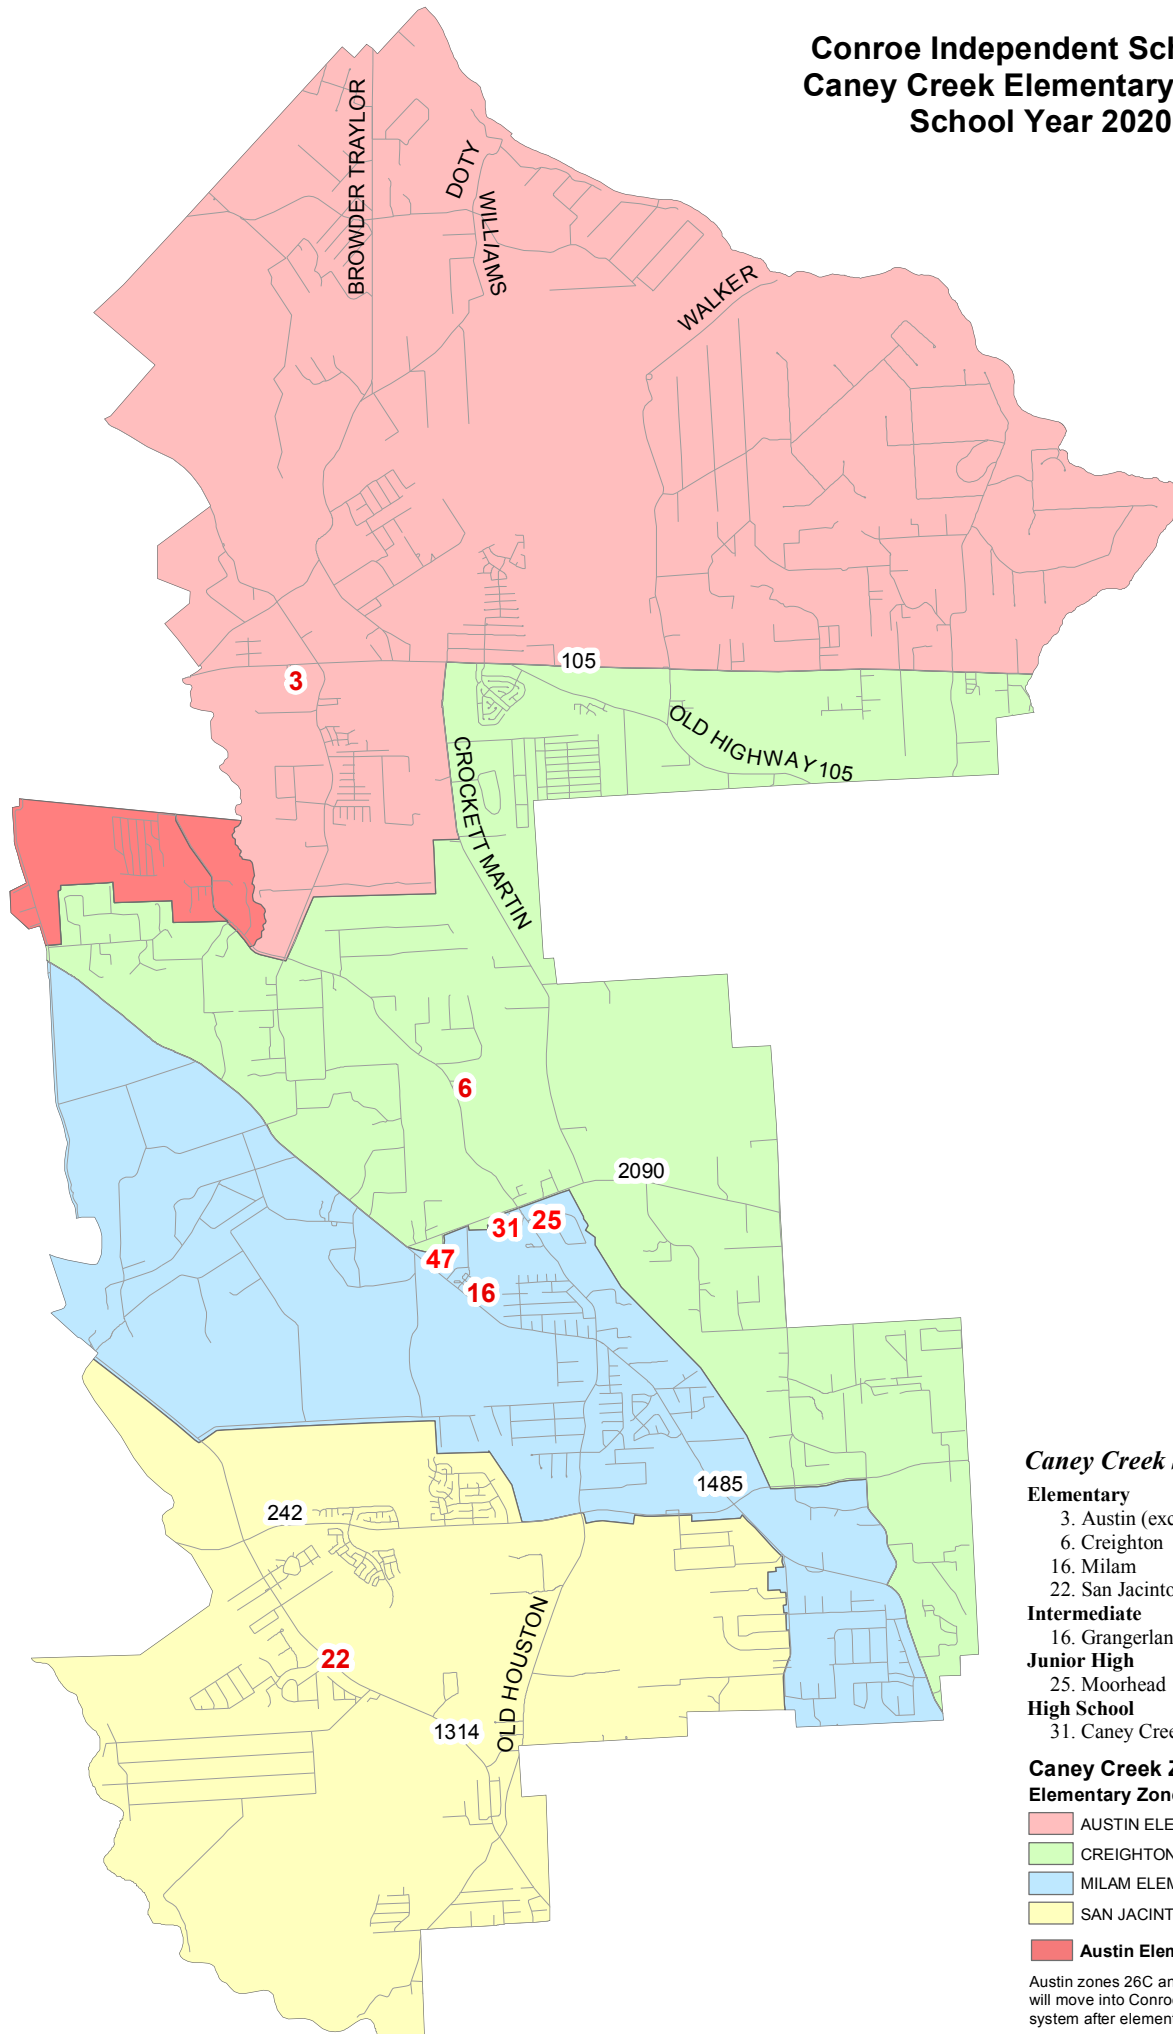

**Conroe Independent School District
Caney Creek Elementary Feeder Map
School Year 2020-2021**

Caney Creek School

Elementary

- 3. Austin (excluding zone 26C and 27A)
- 6. Creighton
- 16. Milam
- 22. San Jacinto

Intermediate

- 16. Grangerland

Junior High

- 25. Moorhead

High School

- 31. Caney Creek

Caney Creek Zone

Elementary Zones

- AUSTIN ELEMENTARY
- CREIGHTON ELEMENTARY
- MILAM ELEMENTARY
- SAN JACINTO ELEMENTARY

Austin Elementary

Austin zones 26C and 27A will move into Conroe High Feeder system after elementary school.