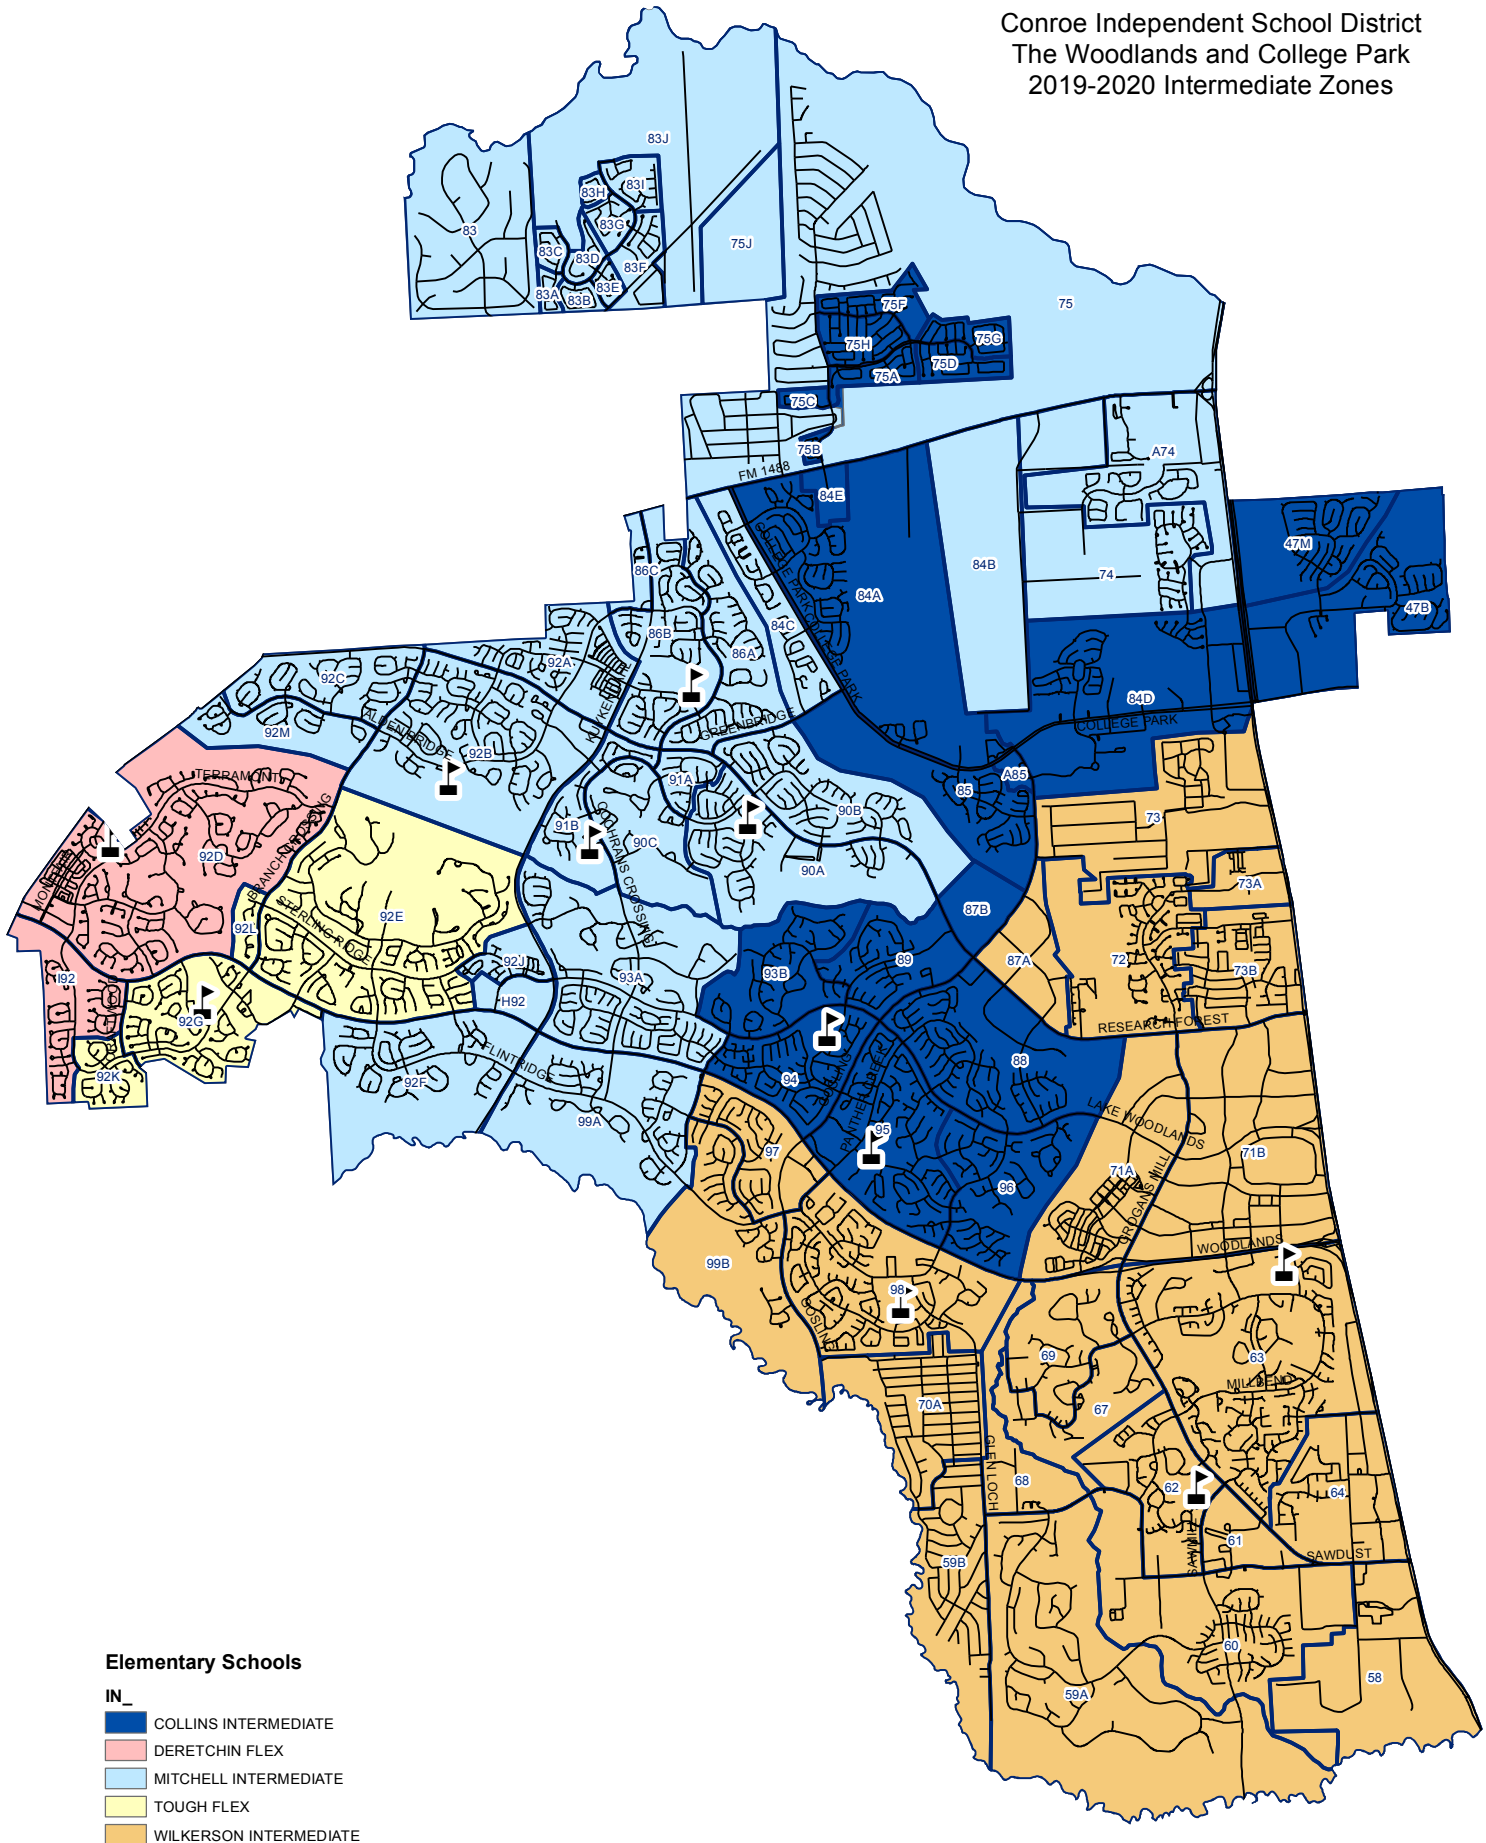

Conroe Independent School District
 The Woodlands and College Park
 2019-2020 Intermediate Zones

Elementary Schools

- IN_
- COLLINS INTERMEDIATE
 - DERETCHIN FLEX
 - MITCHELL INTERMEDIATE
 - TOUGH FLEX
 - WILKERSON INTERMEDIATE