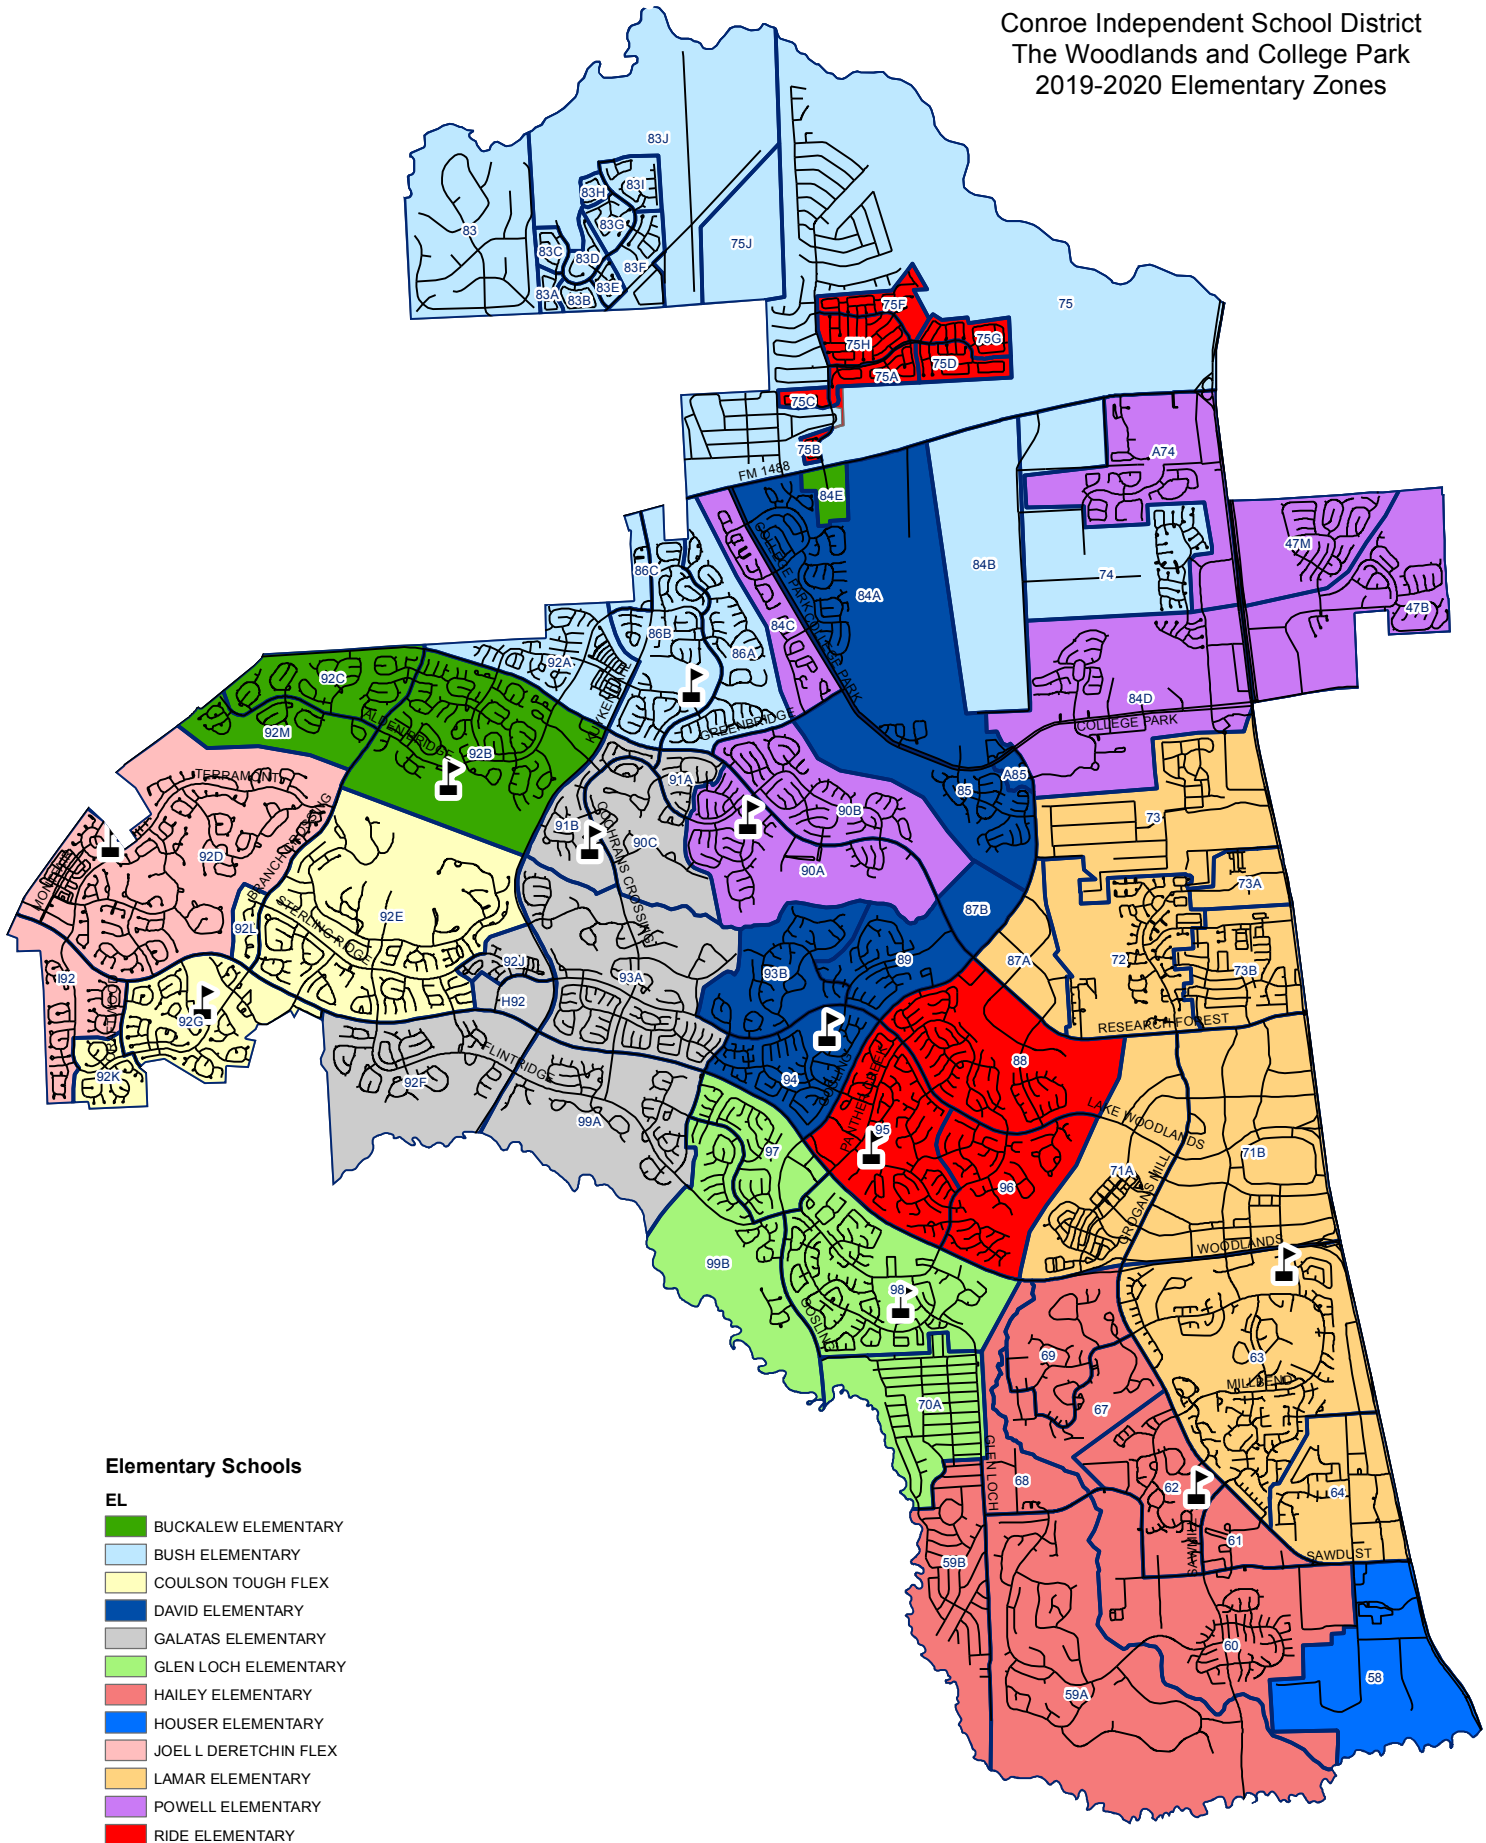

Conroe Independent School District  
 The Woodlands and College Park  
 2019-2020 Elementary Zones

**Elementary Schools**

- EL**
- BUCKALEW ELEMENTARY
  - BUSH ELEMENTARY
  - COULSON TOUGH FLEX
  - DAVID ELEMENTARY
  - GALATAS ELEMENTARY
  - GLEN LOCH ELEMENTARY
  - HAILEY ELEMENTARY
  - HOUSER ELEMENTARY
  - JOEL L DERETCHIN FLEX
  - LAMAR ELEMENTARY
  - POWELL ELEMENTARY
  - RIDE ELEMENTARY