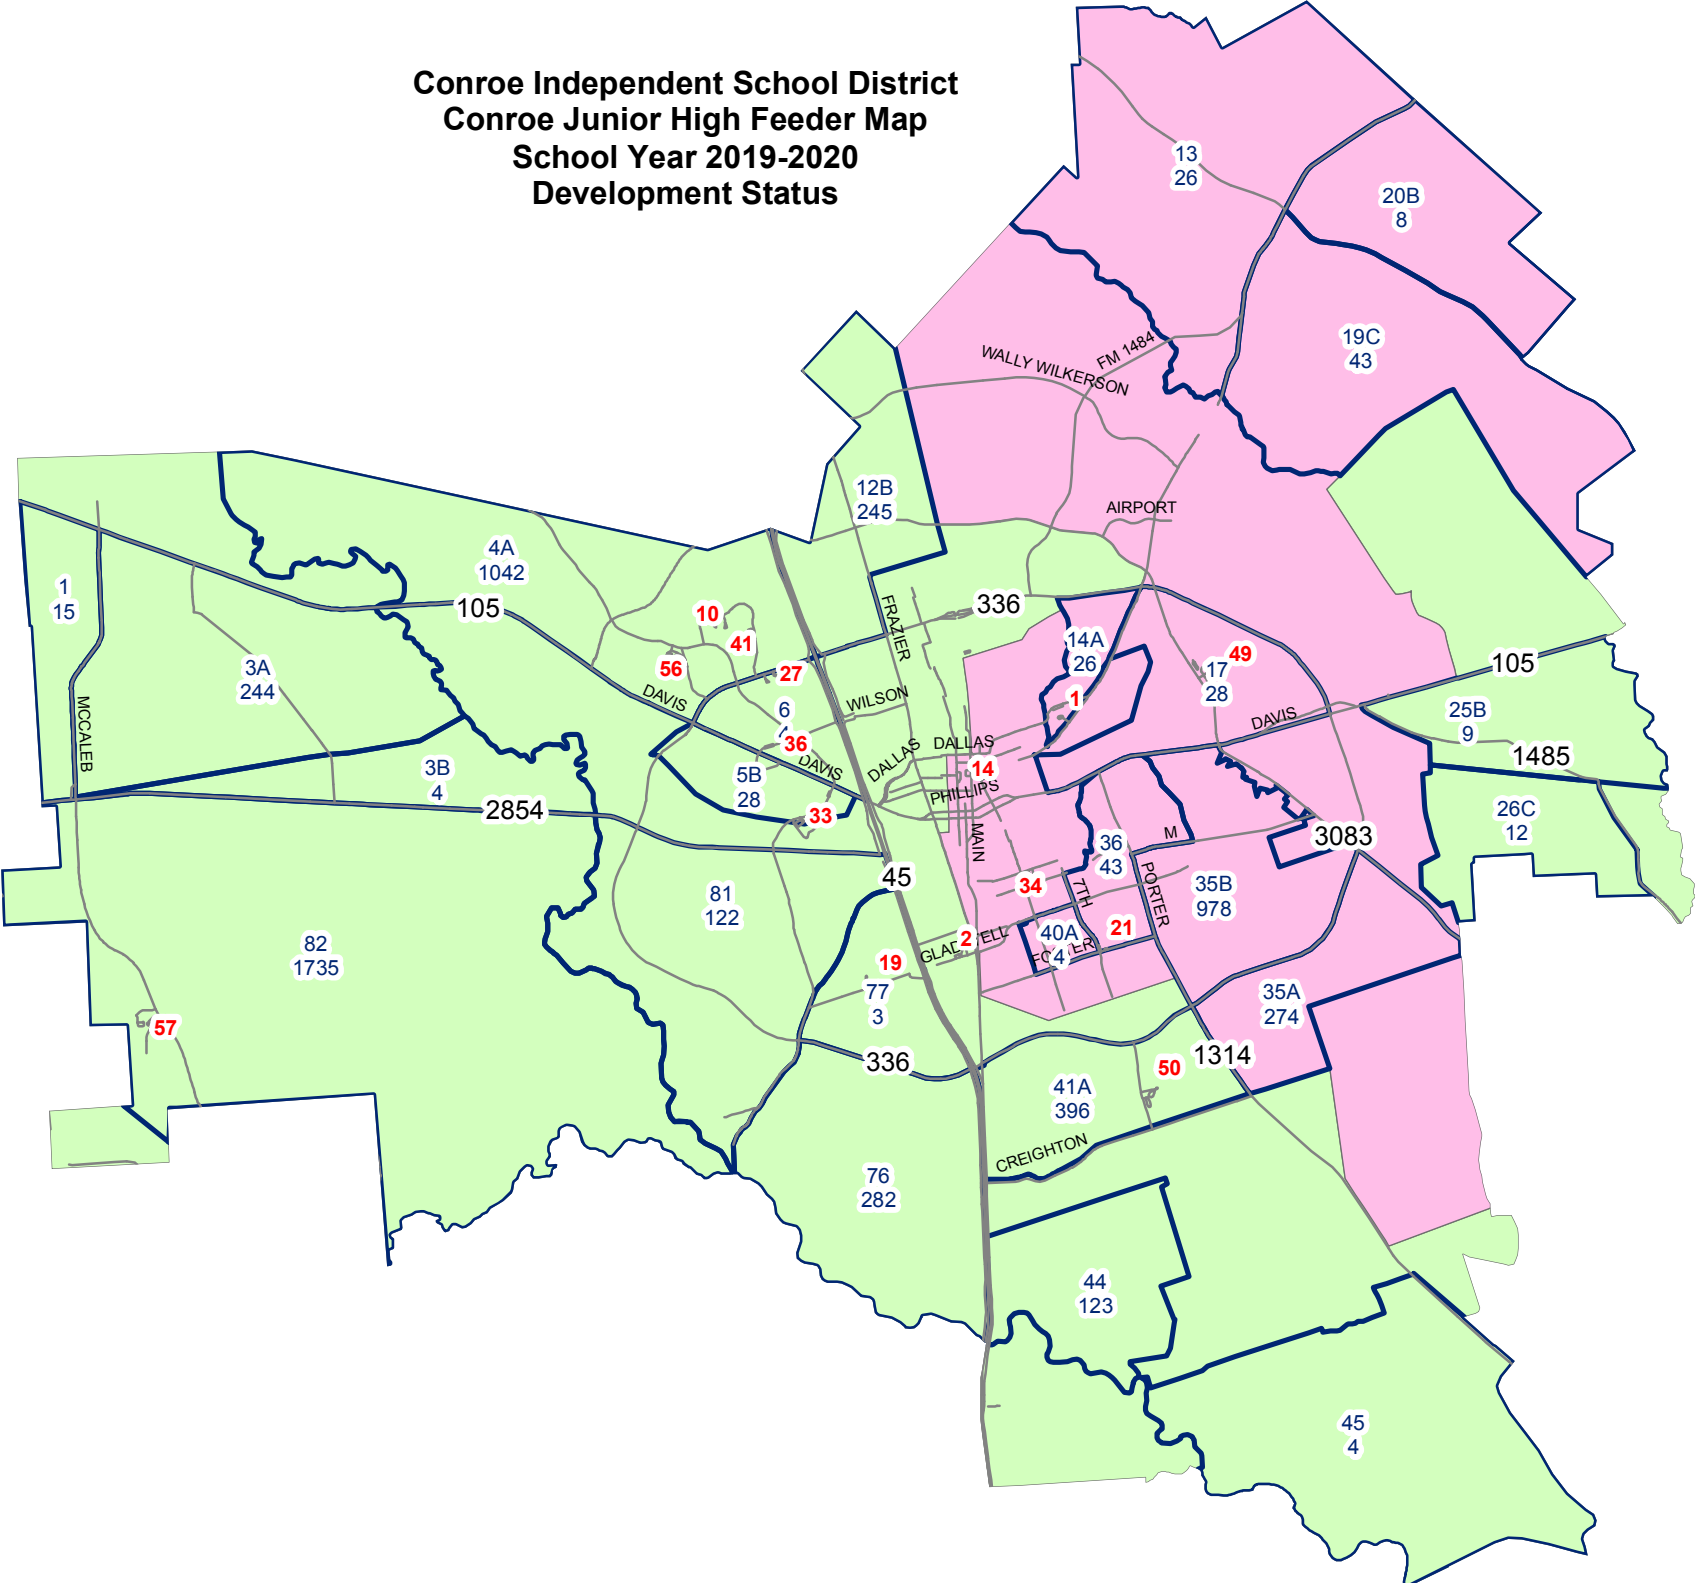

# Conroe Independent School District Conroe Junior High Feeder Map School Year 2019-2020 Development Status

**Conroe Schools**

- Elementary**
- 1. Anderson
- 2. Armstrong
- 3. Austin
- (zones 25B and 26C only)
- 10. Giesinger
- 14. Houston
- 49. Patterson
- 27. Reaves
- 19. Rice
- 21. Runyan
- 57. Stewart
- 50. Wilkinson

**Intermediate**

- 49. Bozman
- 41. Cryar
- 14. Travis

**Junior High**

- 56. Peet
- 34. Washington

**High School**

- 33. Conroe 9<sup>th</sup> Grade Campus
- 36. Conroe

**Conroe Zones**

**Junior High Schools**