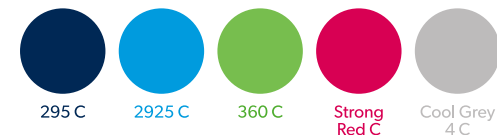

COLORS

SECONDARY / Never used with logo

TYPOGRAPHY

PRIMARY TYPEFACES

GIBSON

Gibson Light
abcdefghijklmnopqrstuvwxy
ABCDEFGHIJKLMNOPQRSTUVWXYZ
1234567890

Gibson Regular
abcdefghijklmnopqrstuvwxy
ABCDEFGHIJKLMNOPQRSTUVWXYZ
1234567890

Gibson Semibold
abcdefghijklmnopqrstuvwxy
ABCDEFGHIJKLMNOPQRSTUVWXYZ
1234567890

MUSEO SLAB

Museo Slab 300
abcdefghijklmnopqrstuvwxy
ABCDEFGHIJKLMNOPQRSTUVWXYZ
1234567890

Museo Slab 500
abcdefghijklmnopqrstuvwxy
ABCDEFGHIJKLMNOPQRSTUVWXYZ
1234567890

Museo Slab 700
abcdefghijklmnopqrstuvwxy
ABCDEFGHIJKLMNOPQRSTUVWXYZ
1234567890

Museo Slab 900
abcdefghijklmnopqrstuvwxy
ABCDEFGHIJKLMNOPQRSTUVWXYZ
1234567890

Calibri

Calibri Light
abcdefghijklmnopqrstuvwxy
ABCDEFGHIJKLMNOPQRSTUVWXYZ
1234567890

Calibri Regular
abcdefghijklmnopqrstuvwxy
ABCDEFGHIJKLMNOPQRSTUVWXYZ
1234567890

Calibri Bold
abcdefghijklmnopqrstuvwxy
ABCDEFGHIJKLMNOPQRSTUVWXYZ
1234567890

TYPOGRAPHY

STYLES

HEADLINES / Gibson Semibold

Large Subheads / Gibson Semibold

Medium Subheads / Gibson Regular

Accent Text or Numbers / Museo Slab 900

Paragraph Headlines / Gibson Semibold

Body Copy / Calibri Regular