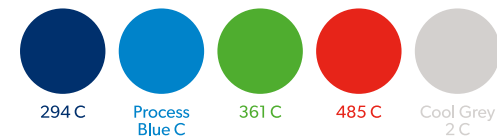

COLORS

PRIMARY / Always used with logo