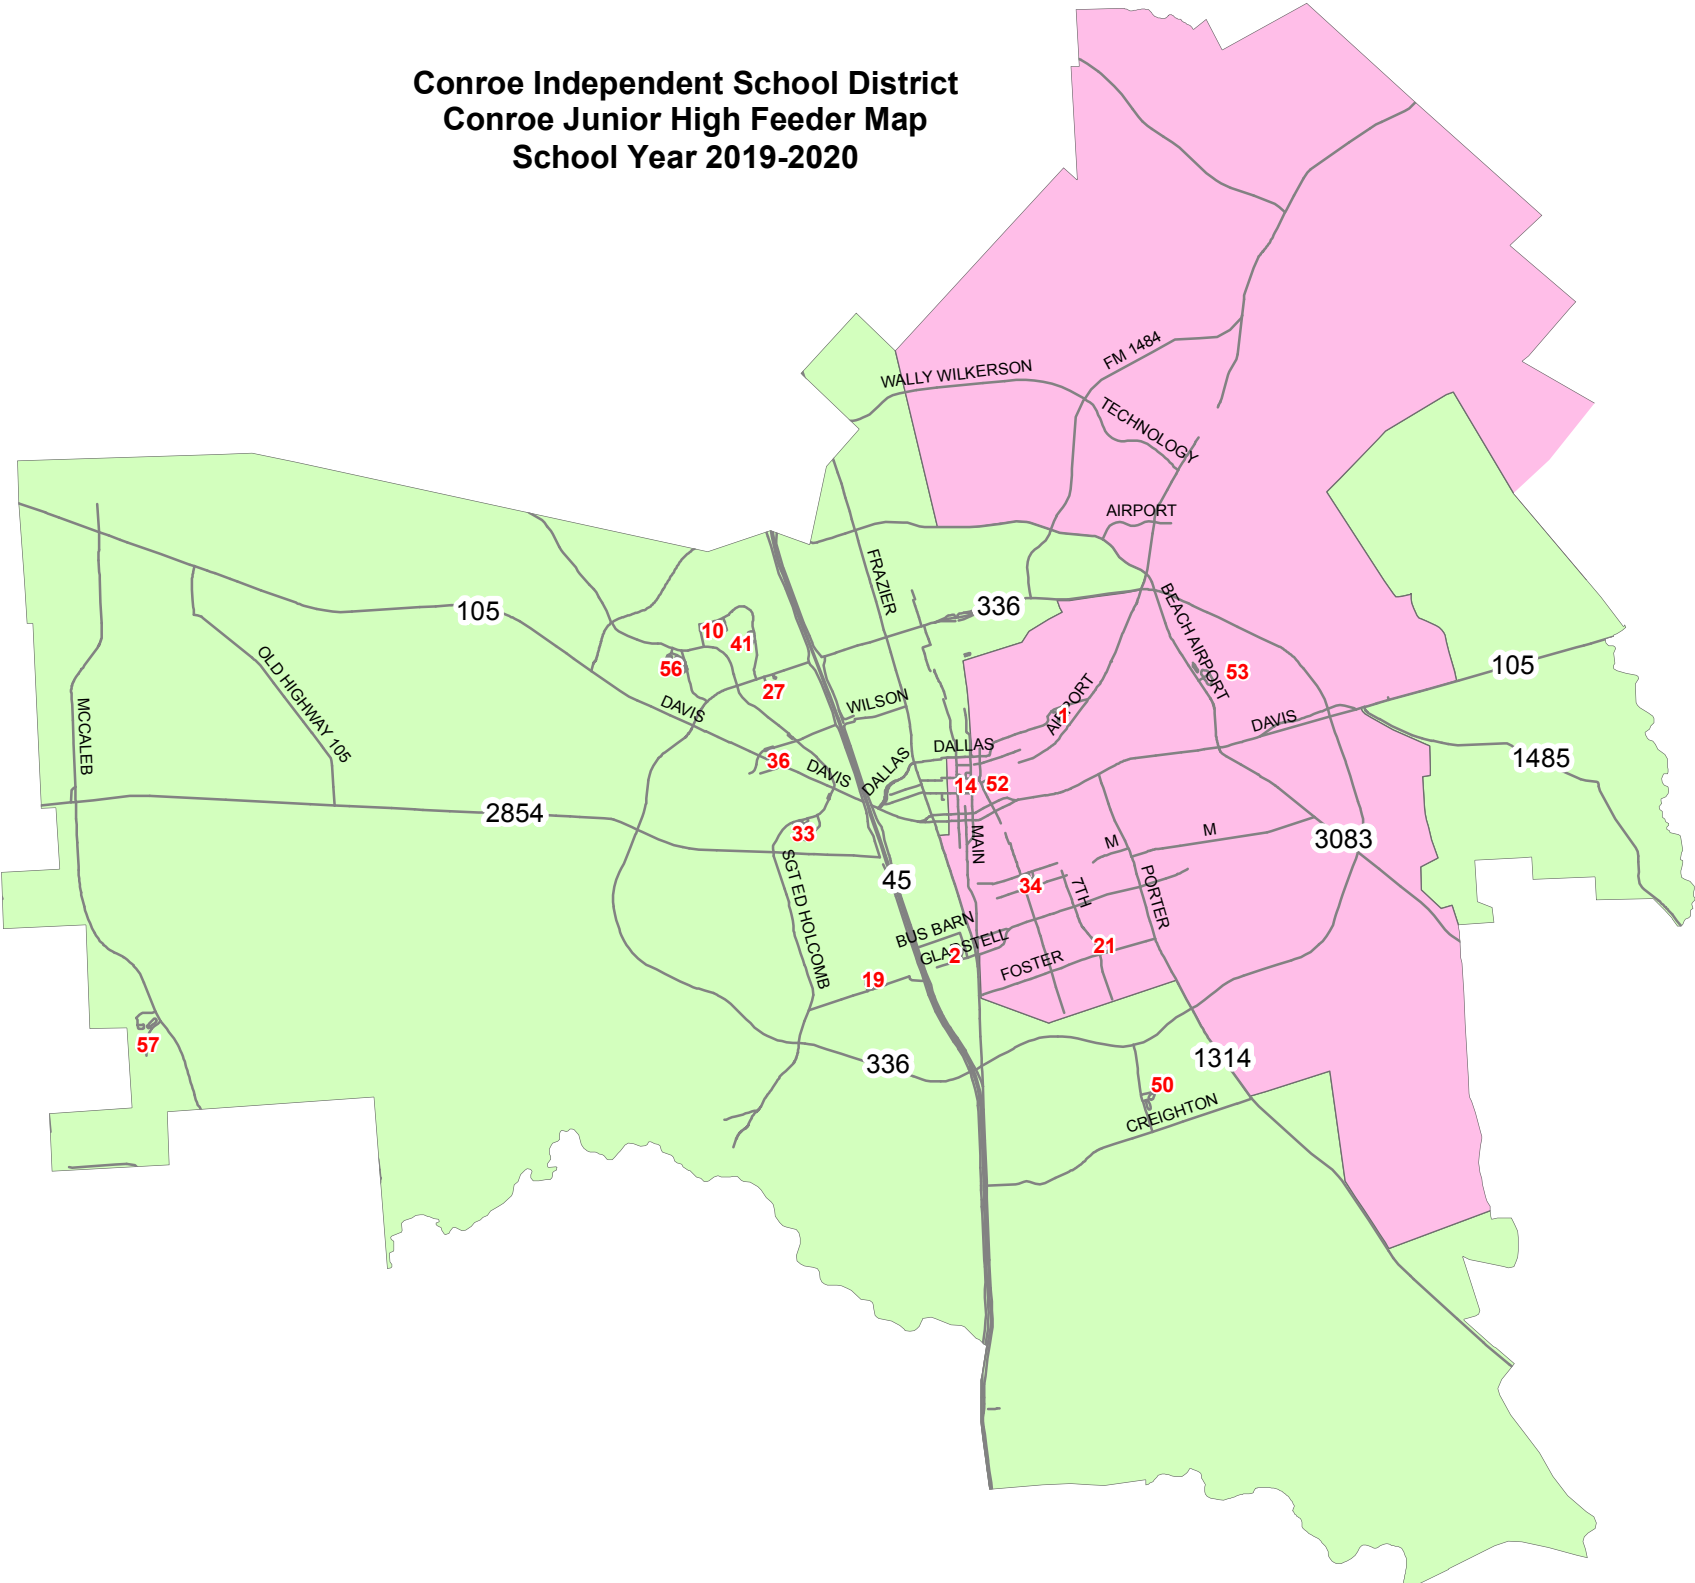

Conroe Independent School District Conroe Junior High Feeder Map School Year 2019-2020

Conroe Schools

- Elementary**
- 1. Anderson
 - 2. Armstrong
 - 3. Austin (zones 25B and 26C only)
 - 10. Giesinger
 - 14. Houston
 - 49. Patterson
 - 27. Reaves
 - 19. Rice
 - 21. Runyan
 - 57. Stewart
 - 50. Wilkinson

- Intermediate**
- 49. Bozman
 - 41. Cryar
 - 14. Travis

- Junior High**
- 56. Peet
 - 34. Washington

- High School**
- 33. Conroe 9th Grade Campus
 - 36. Conroe

Conroe Zones
Junior High Schools

- PEET JUNIOR HIGH
- WASHINGTON JUNIOR HIGH