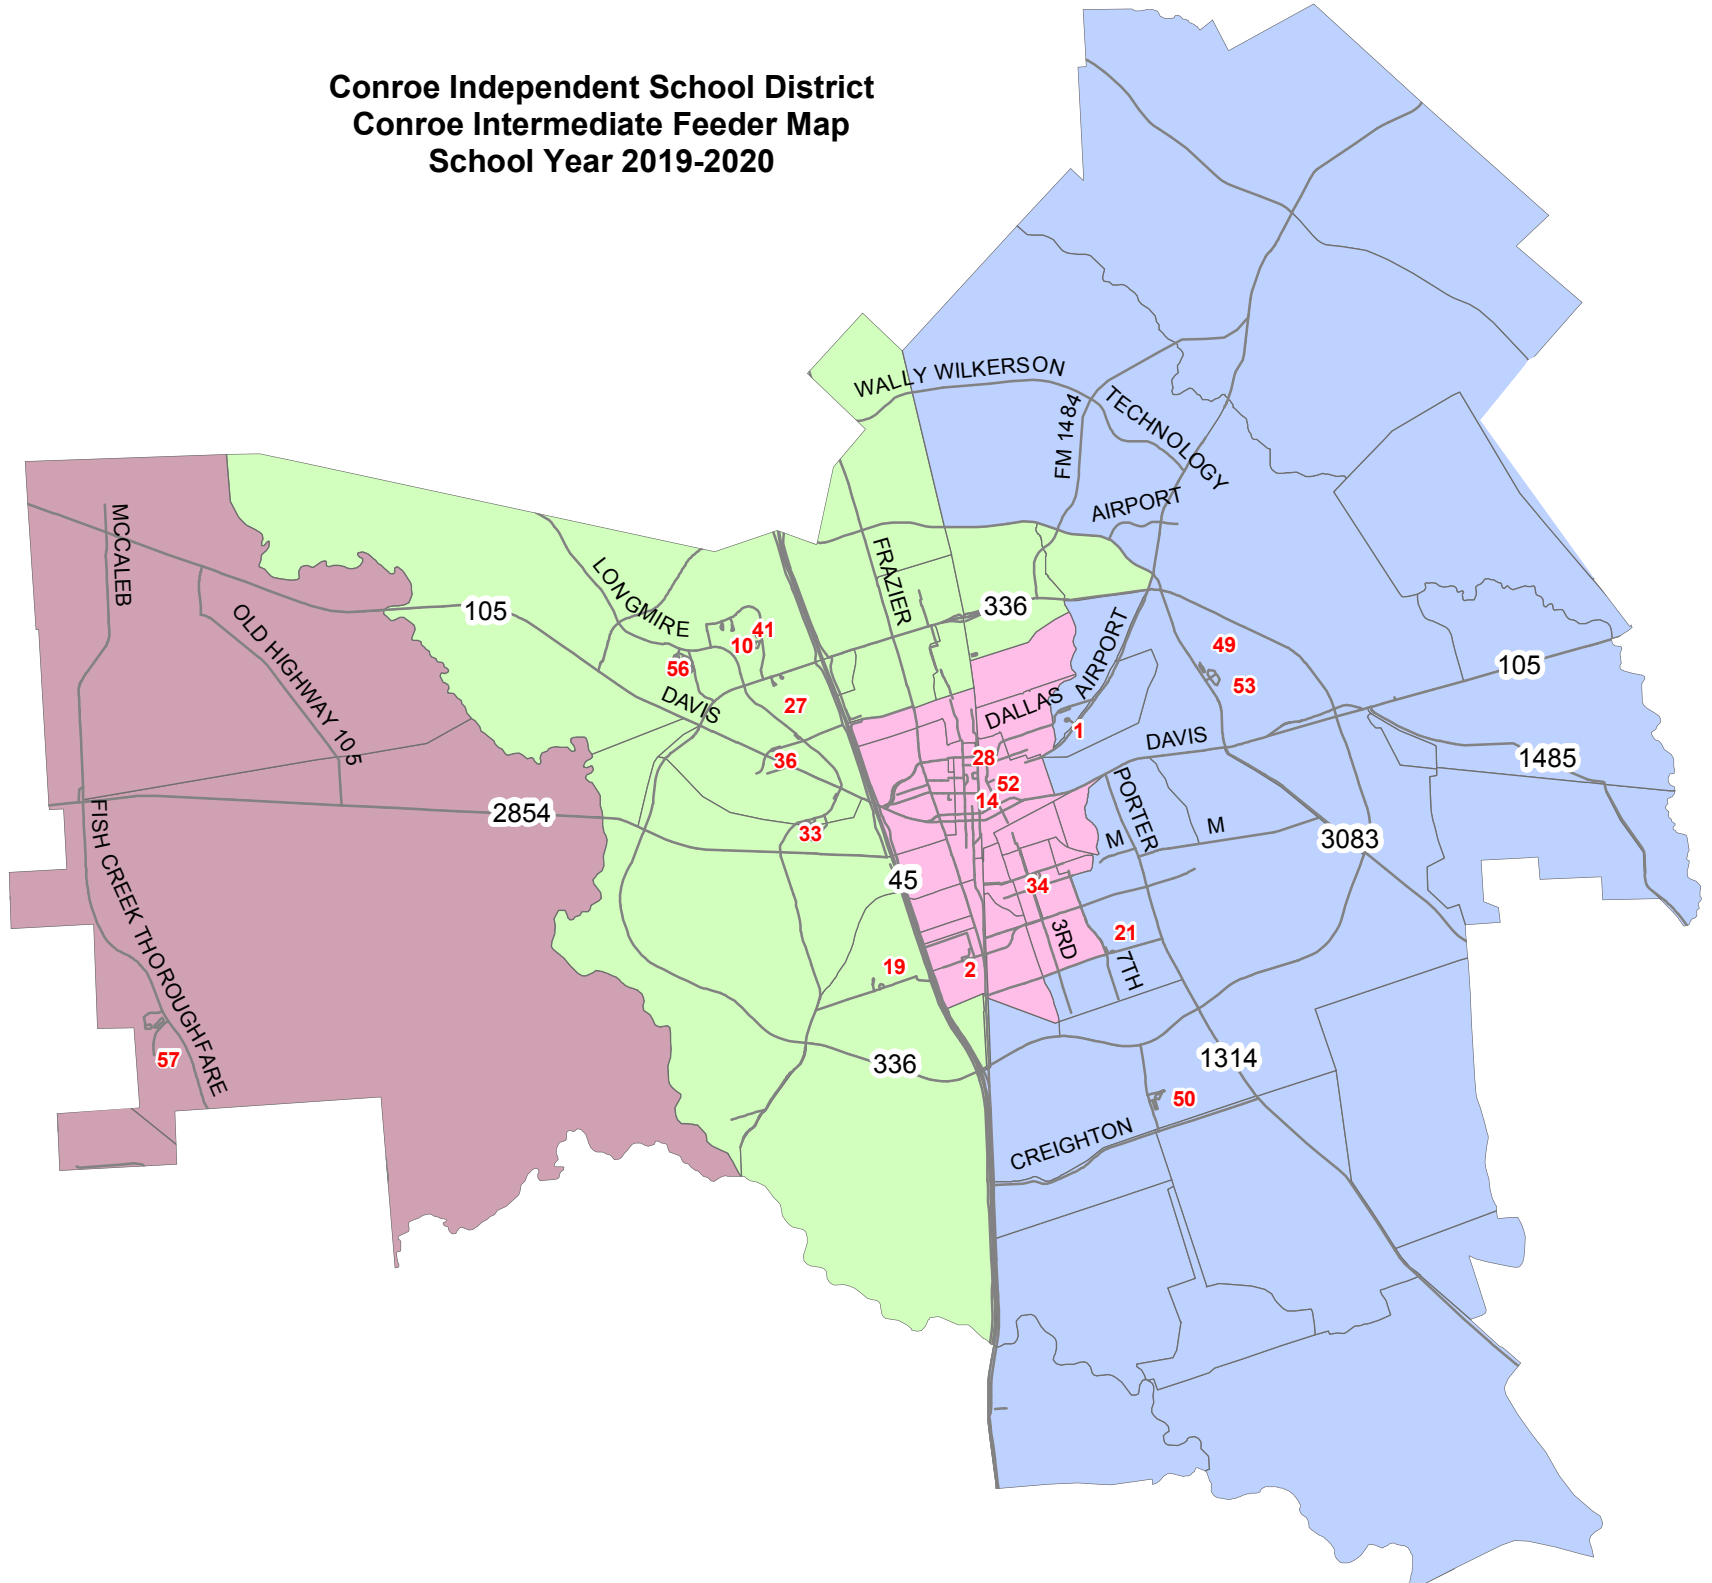

**Conroe Independent School District  
Conroe Intermediate Feeder Map  
School Year 2019-2020**

**Conroe Schools**

**Elementary**

- 1. Anderson
- 2. Armstrong
- 3. Austin  
(zones 25B and 26C only)
- 10. Giesinger
- 14. Houston
- 53. Patterson
- 27. Reaves
- 19. Rice
- 21. Runyan
- 57. Stewart
- 50. Wilkinson