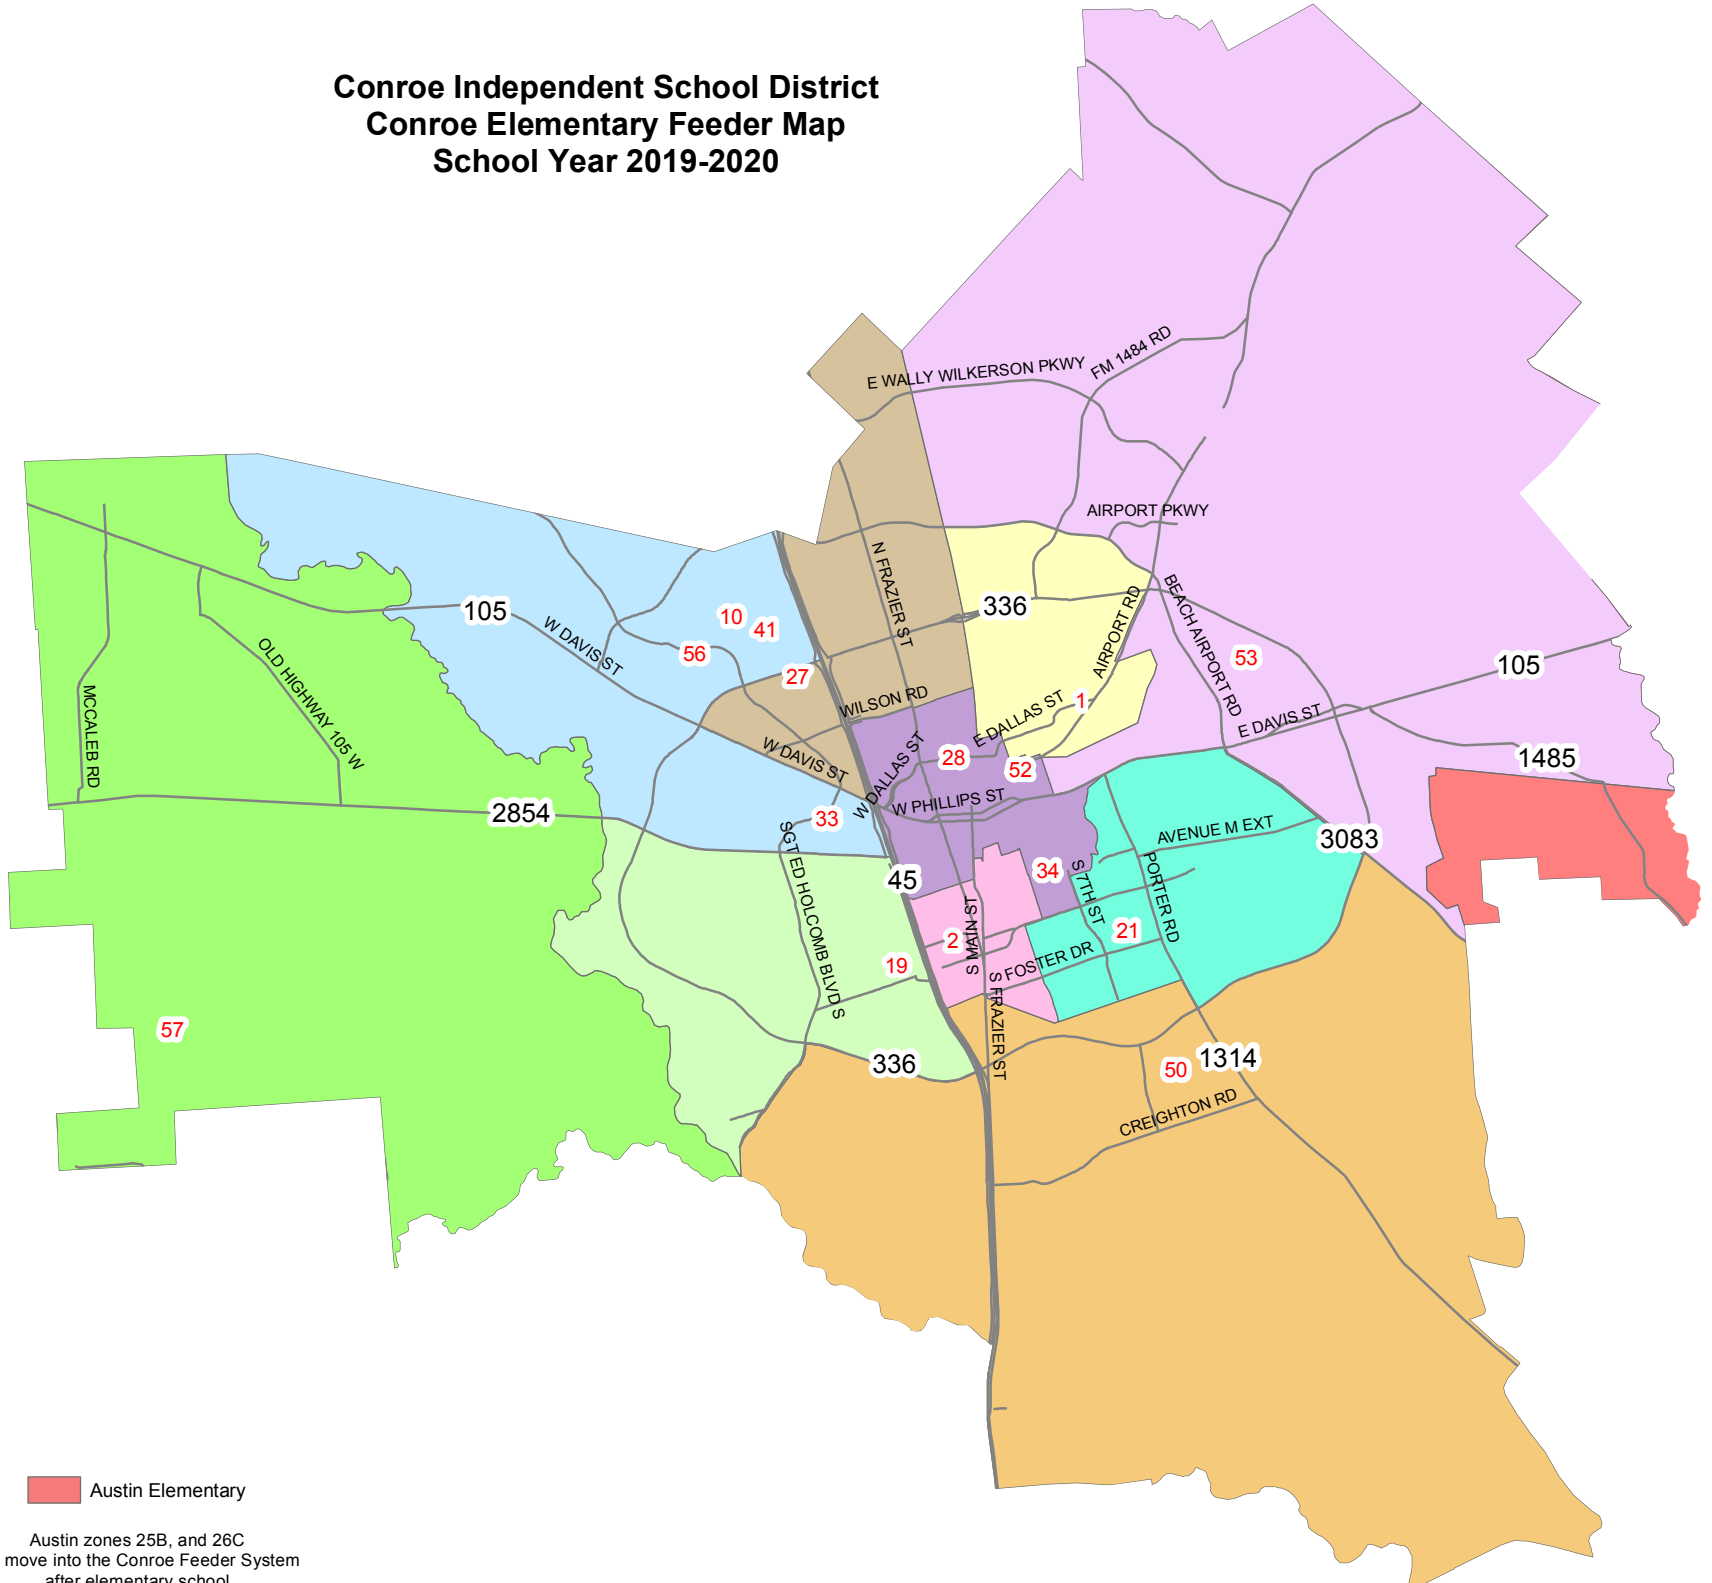

Conroe Independent School District Conroe Elementary Feeder Map School Year 2019-2020

Conroe Schools

- Elementary**
- 1. Anderson
- 2. Armstrong
- 3. Austin (zones 25B and 26C only)
- 10. Giesinger
- 14. Houston
- 49. Patterson
- 27. Reaves
- 19. Rice
- 21. Runyan
- 57. Stewart
- 50. Wilkinson
- Intermediate**
- 49. Bozman
- 41. Cryar
- 14. Travis
- Junior High**
- 56. Peet
- 34. Washington
- High School**
- 33. Conroe 9th Grade Campus
- 36. Conroe

Conroe Zones

- Elementary Schools**
- ANDERSON ELEMENTARY
 - ARMSTRONG ELEMENTARY
 - AUSTIN ELEMENTARY
 - GIESINGER ELEMENTARY
 - HOUSTON ELEMENTARY
 - PATTERSON ELEMENTARY
 - REAVES ELEMENTARY
 - RICE ELEMENTARY
 - RUNYAN ELEMENTARY
 - STEWART FLEX
 - WILKINSON ELEMENTARY

■ Austin Elementary

Austin zones 25B, and 26C will move into the Conroe Feeder System after elementary school.