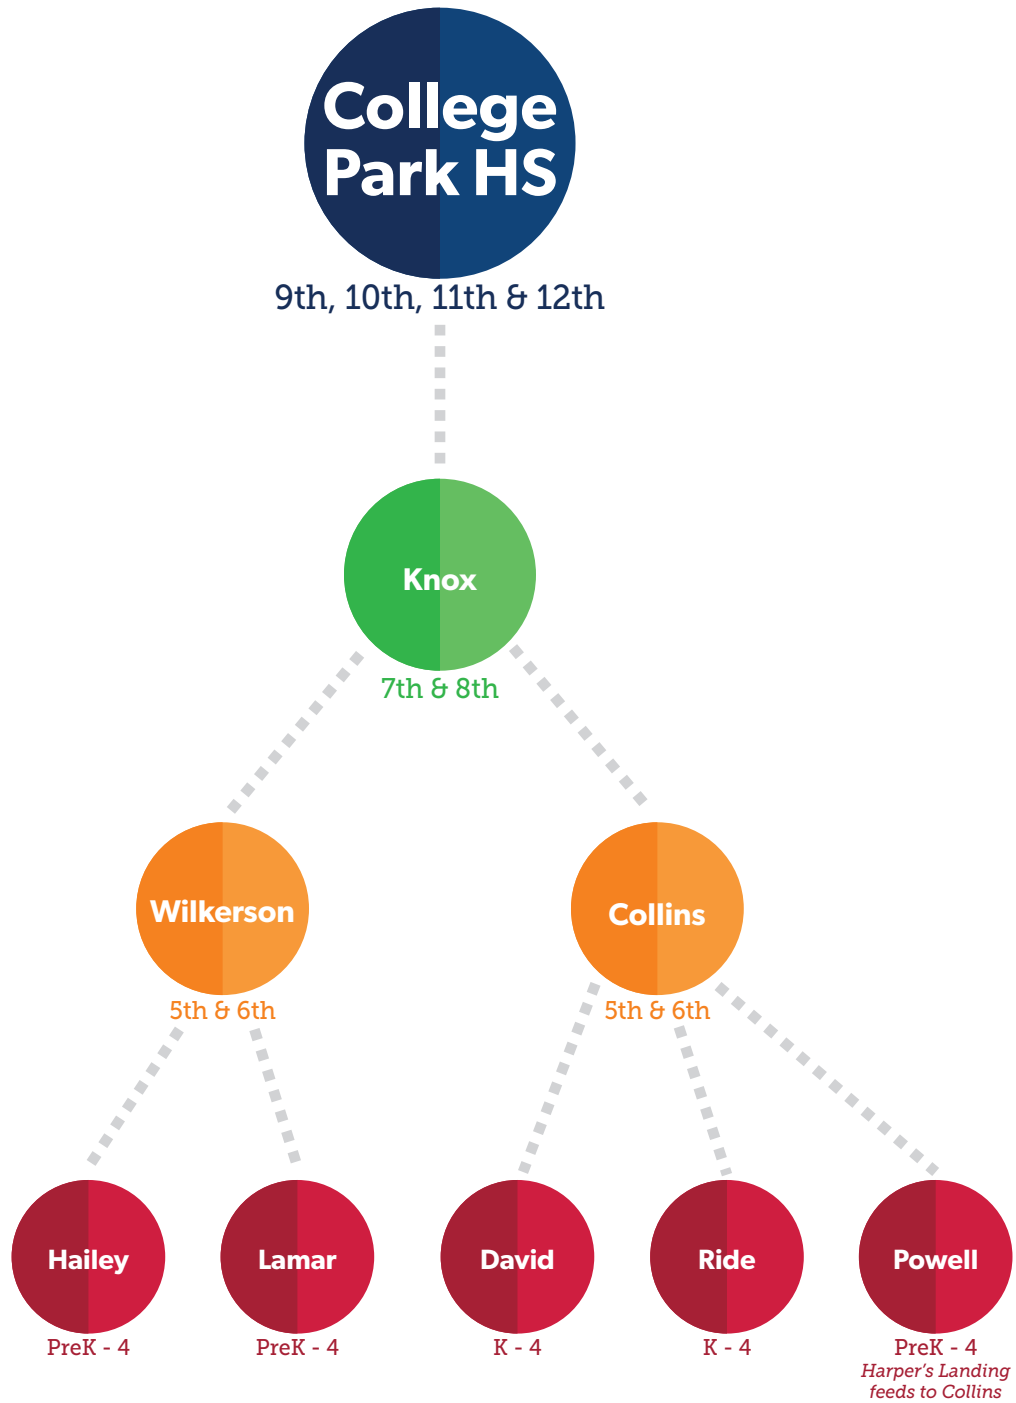

TW College Park Feeder

Conroe Independent School District

- High School
- 9th Grade
- Junior High
- Intermediate
- Elementary