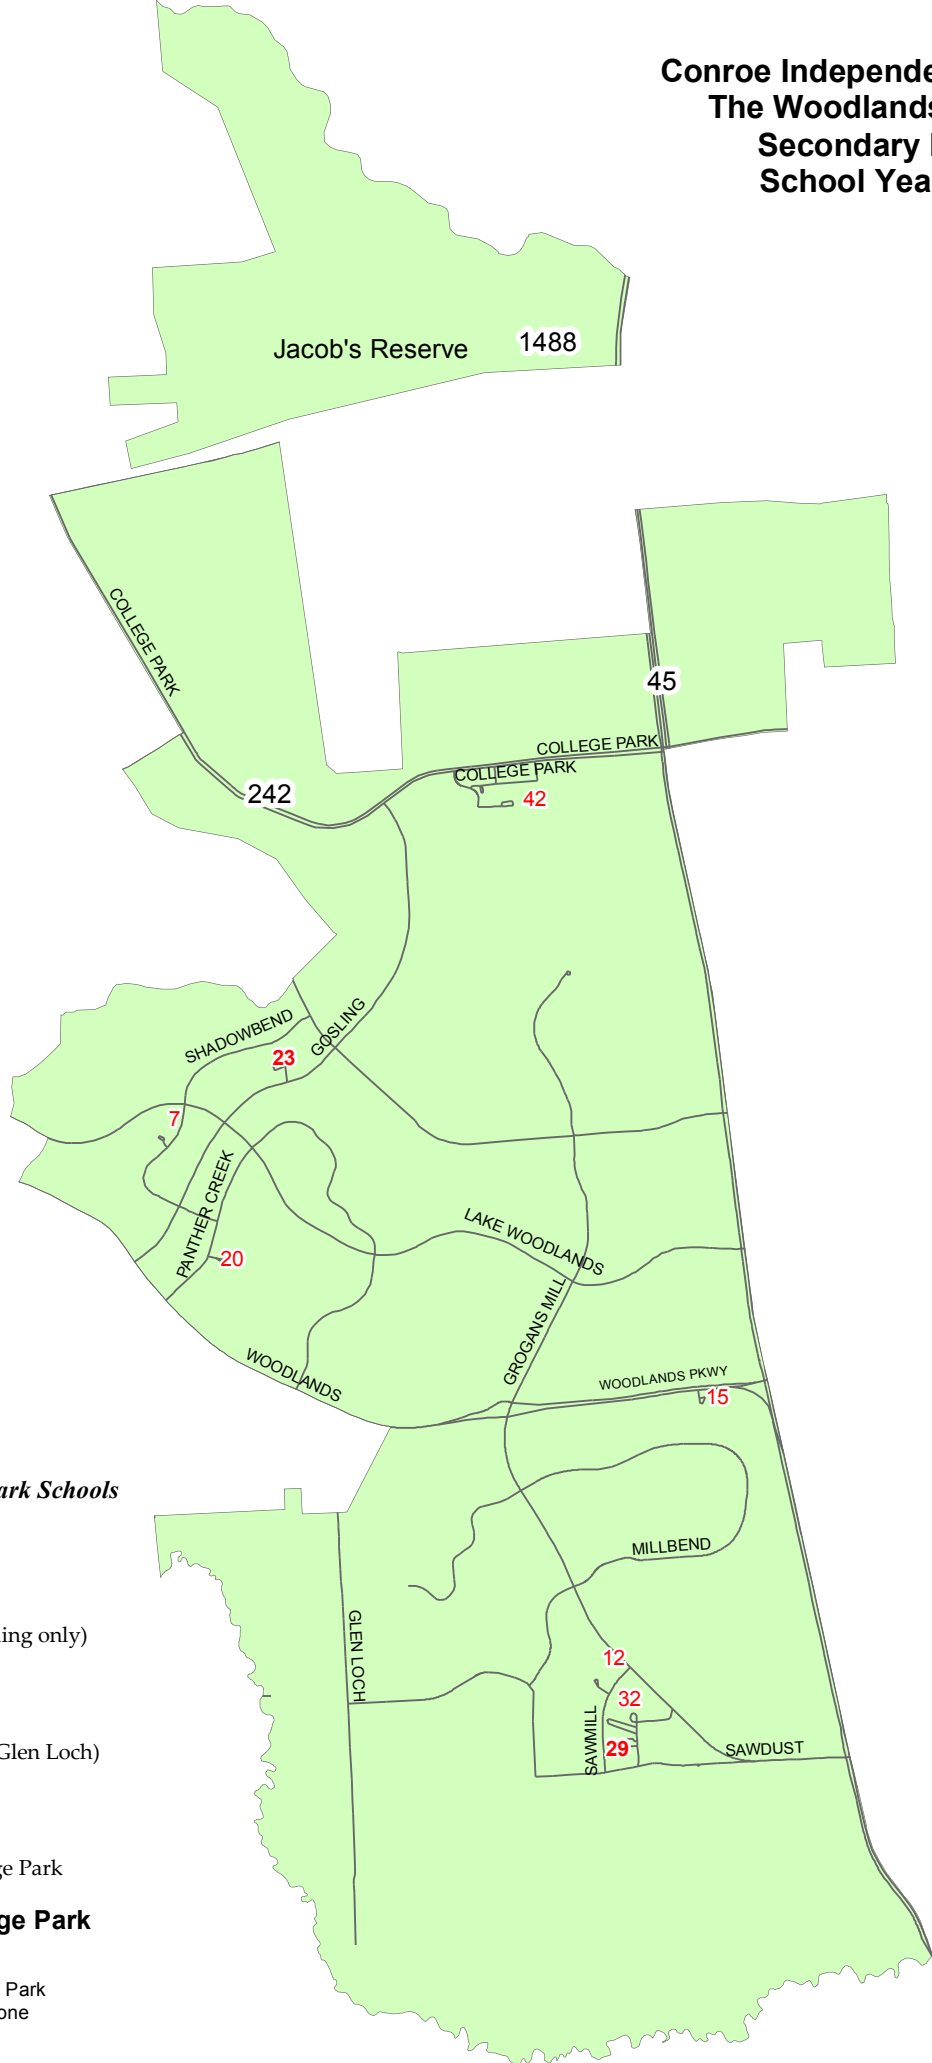

**Conroe Independent School District
The Woodlands College Park
Secondary Feeder Map
School Year 2017-2018**

The Woodlands College Park Schools

Elementary

- 7. David
- 12. Hailey
- 15. Lamar
- 18. Powell (Harper's Landing only)
- 20. Ride

Intermediate

- 23. Collins
- 29. Wilkerson (excluding Glen Loch)

Junior High

- 32. Knox

High School

- 42. The Woodlands College Park

The Woodlands College Park

Secondary Zone

- The Woodlands College Park and Knox Junior High Zone