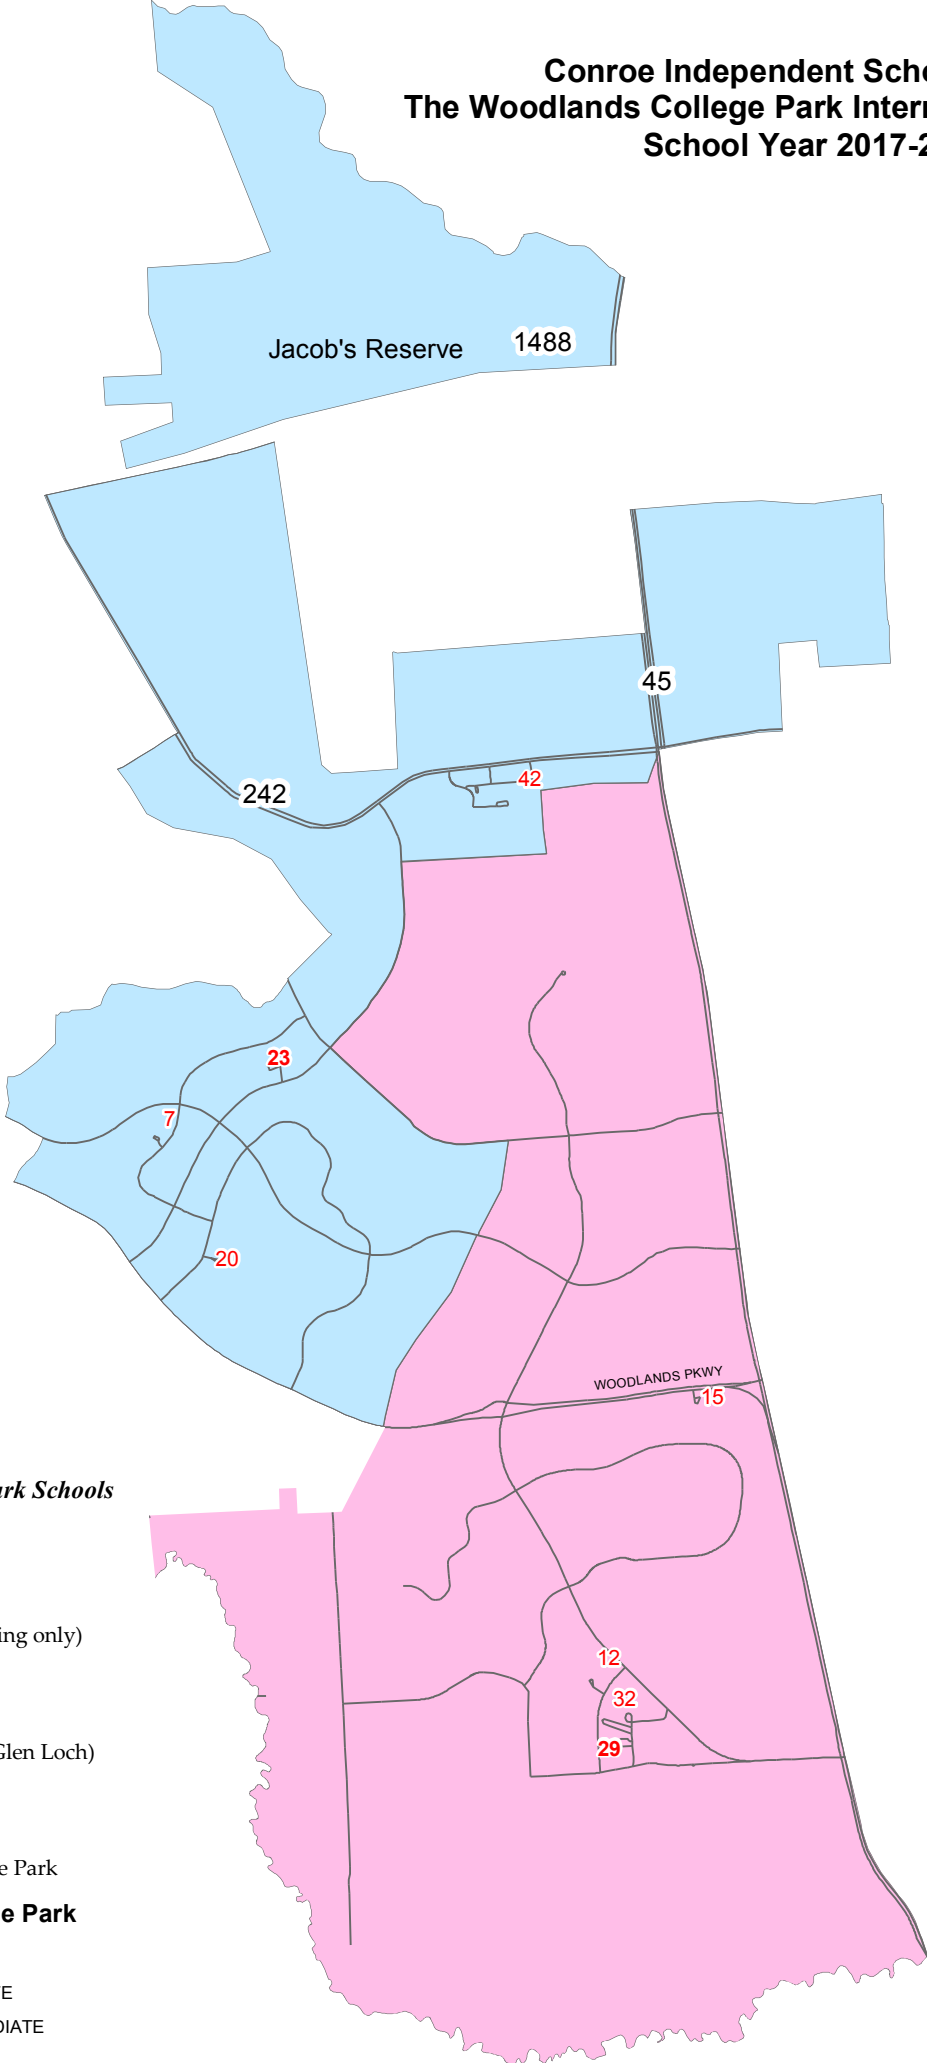

**Conroe Independent School District
The Woodlands College Park Intermediate Feeder Map
School Year 2017-2018**

The Woodlands College Park Schools

Elementary

- 7. David
- 12. Hailey
- 15. Lamar
- 18. Powell (Harper's Landing only)
- 20. Ride

Intermediate

- 23. Collins
- 29. Wilkerson (excluding Glen Loch)

Junior High

- 32. Knox

High School

- 42. The Woodlands College Park

The Woodlands College Park

Intermediate Zones

- COLLINS INTERMEDIATE
- WILKERSON INTERMEDIATE