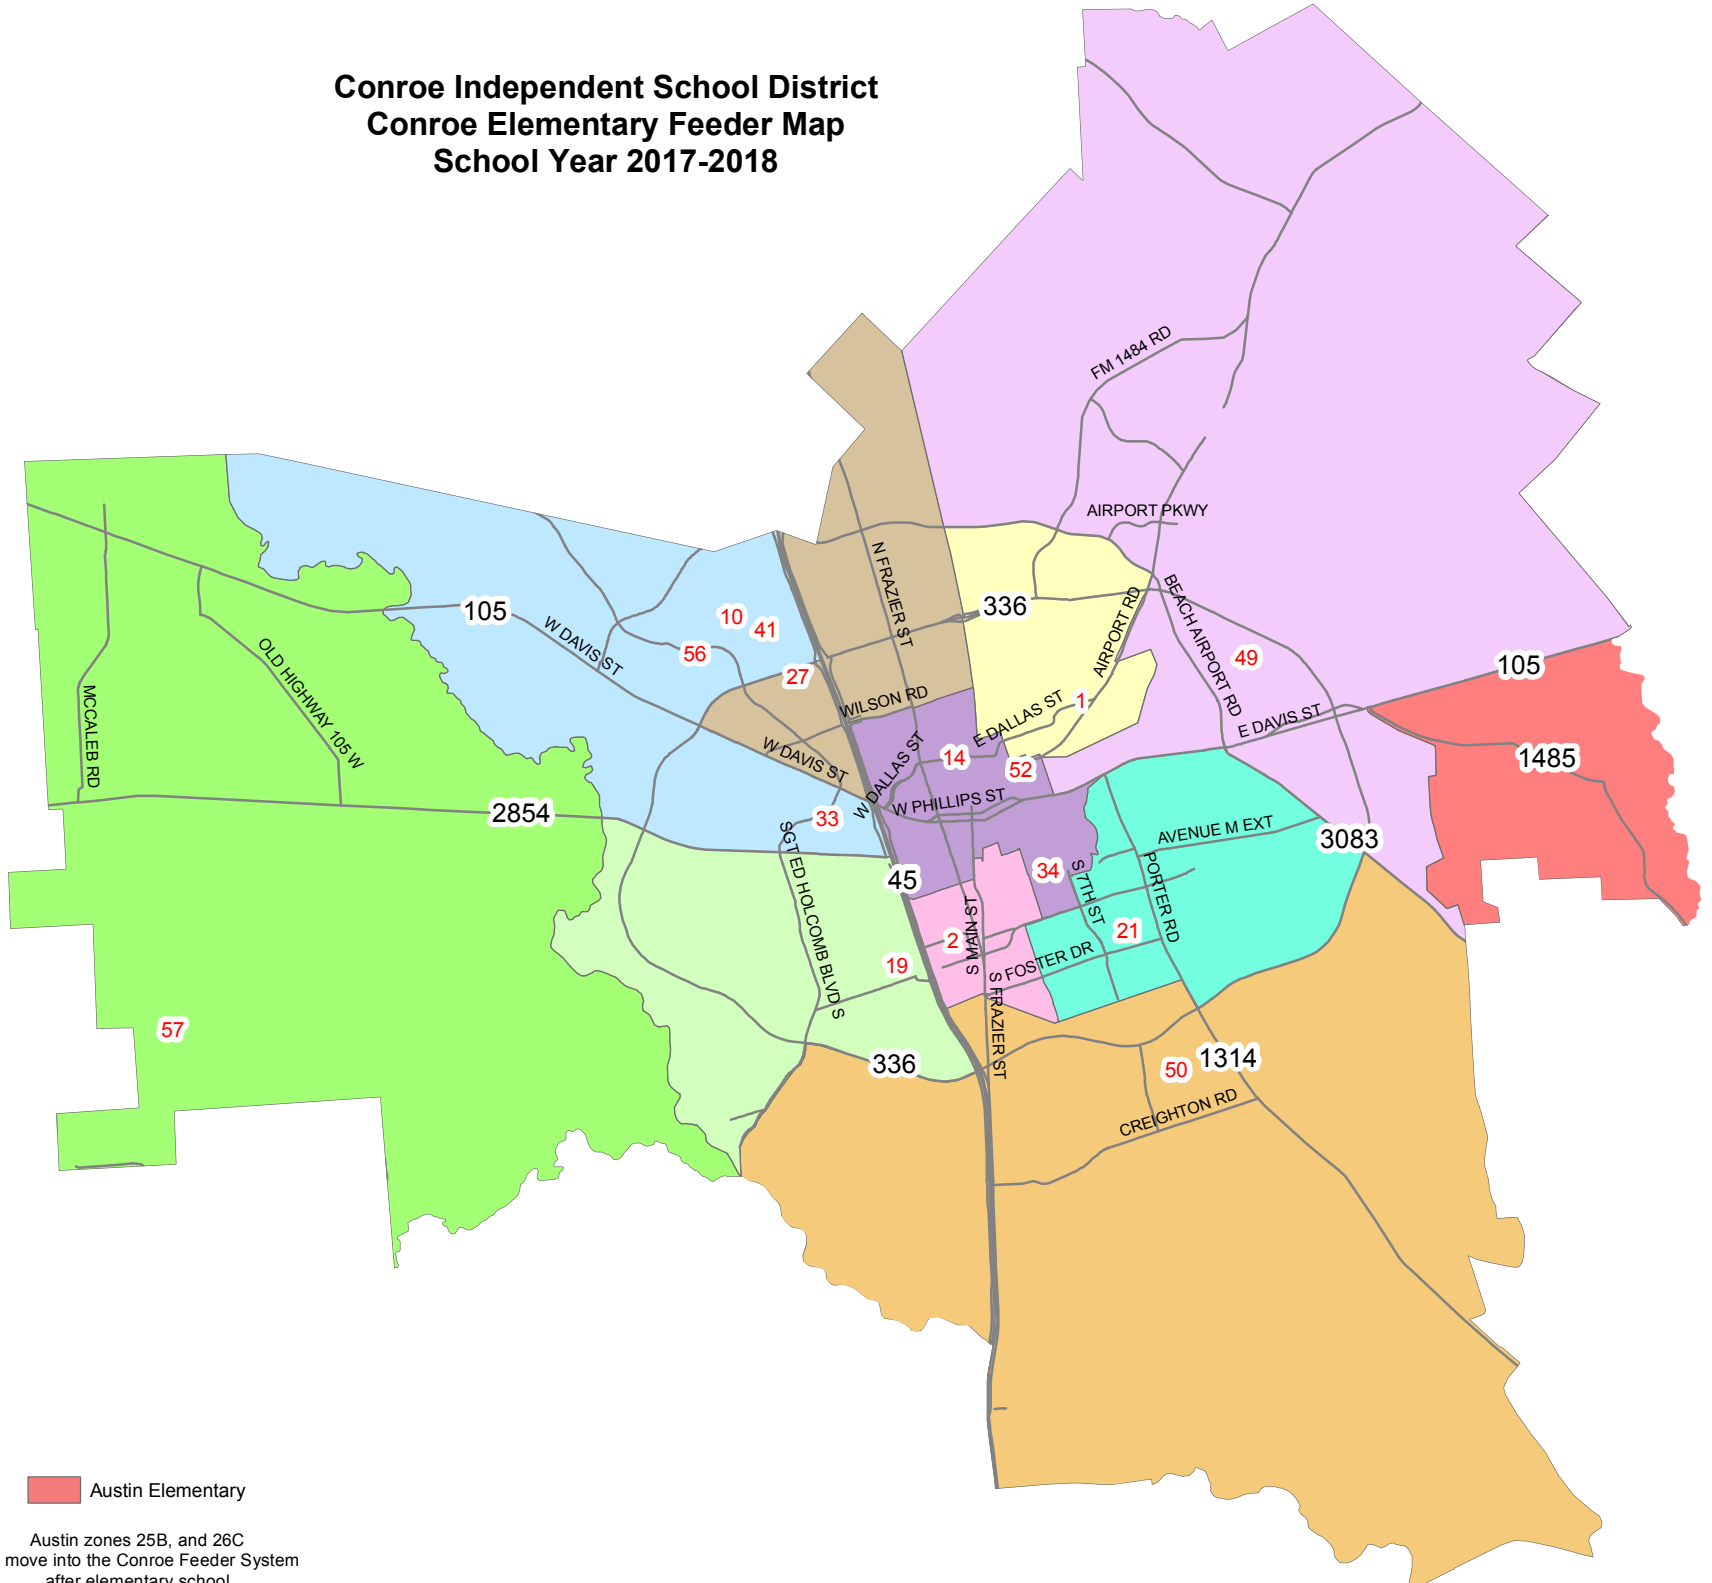

Conroe Independent School District Conroe Elementary Feeder Map School Year 2017-2018

Conroe Schools

- Elementary**
- 1. Anderson
- 2. Armstrong
- 3. Austin (zones 25B and 26C only)
- 10. Giesinger
- 14. Houston
- 49. Patterson
- 27. Reaves
- 19. Rice
- 21. Runyan
- 57. Stewart
- 50. Wilkinson
- Intermediate**
- 49. Bozman
- 41. Cryar
- 14. Travis
- Junior High**
- 56. Peet
- 34. Washington
- High School**
- 33. Conroe 9th Grade Campus
- 36. Conroe

Conroe Zones

Elementary Schools

- ANDERSON ELEMENTARY
- ARMSTRONG ELEMENTARY
- AUSTIN ELEMENTARY
- GIESINGER ELEMENTARY
- HOUSTON ELEMENTARY
- PATTERSON ELEMENTARY
- REAVES ELEMENTARY
- RICE ELEMENTARY
- RUNYAN ELEMENTARY
- STEWART FLEX
- WILKINSON ELEMENTARY

Austin Elementary

Austin zones 25B, and 26C will move into the Conroe Feeder System after elementary school.