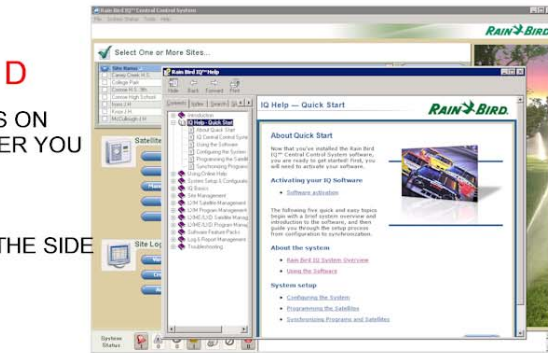

# CHEAT SHEET TO LOGIN INTO THE RAINBIRD SERVER.

**A** REMOTE TO THE FOLLOWING IP:  
172.30.224.31

**C**  
CLICK ON  
THIS ICON 

**D**  
THE HELP GUIDE OPENS ON  
TOP OF PROGRAM, AFTER YOU  
CLICK ON ICON.

DRAG HELP GUIDE TO THE SIDE

**E** IQ SOFTWARE HOME SCREEN

### System Status area

Visible at the bottom of the Home screen, the System Status Area includes the Event Panel and the Message Area.

1. Alarms
2. Warnings
3. Out of Sync
4. Satellite Changes Since Sync (Advanced Programming Feature Pack)
5. Rain Delay
6. Auto/Off
7. Communication Monitor
8. Event Panel
9. Message Area