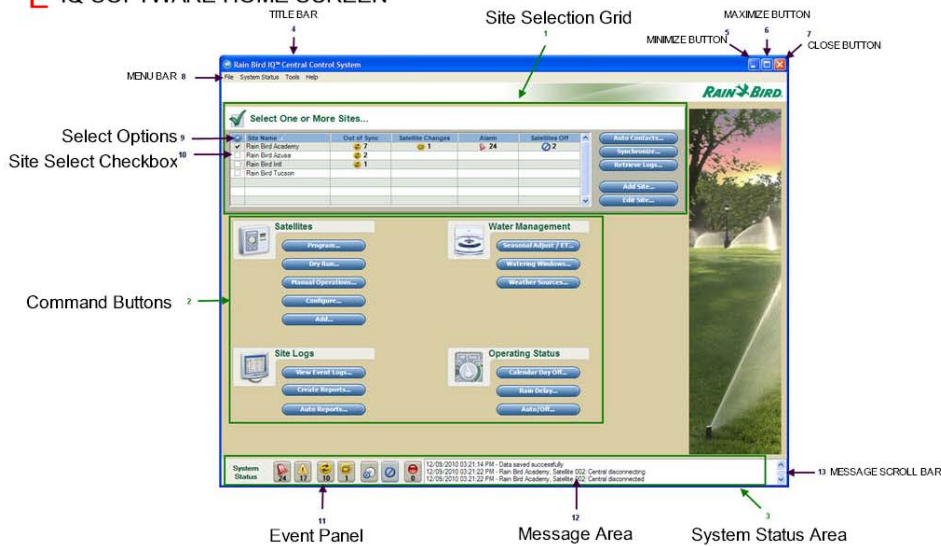

# CHEAT SHEET TO LOGIN INTO THE RAINBIRD SERVER.

**A** REMOTE TO THE FOLLOWING IP:  
172.30.224.31

**C**  
CLICK ON  
THIS ICON 

**D**  
THE HELP GUIDE OPENS ON  
TOP OF PROGRAM, AFTER YOU  
CLICK ON ICON.

DRAG HELP GUIDE TO THE SIDE

**E** IQ SOFTWARE HOME SCREEN

### System Status area

Visible at the bottom of the Home screen, the System Status Area includes the Event Panel and the Message Area.

1. Alarms
2. Warnings
3. Out of Sync
4. Satellite Changes Since Sync (Advanced Programming Feature Pack)
5. Rain Delay
6. Auto/Off
7. Communication Monitor
8. Event Panel
9. Message Area

Seasonal Adjust / ET...  
Watering Windows...  
Weather Sources...

**Site Logs**

View Event Logs...  
Create Reports...  
Auto Reports...

**Operating Status**

Calendar Day Off...  
Rain Delay...  
Auto/Off...