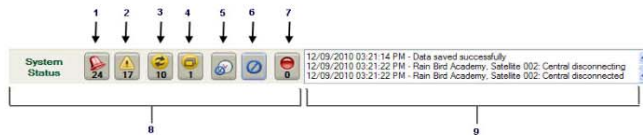

# CHEAT SHEET TO LOGIN INTO THE RAINBIRD SERVER.

**A** REMOTE TO THE FOLLOWING IP:  
172.30.224.31

**C**  
CLICK ON  
THIS ICON 

**D**  
THE HELP GUIDE OPENS ON  
TOP OF PROGRAM, AFTER YOU  
CLICK ON ICON.

### System Status area

Visible at the bottom of the Home screen, the System Status Area includes the Event Panel and the Message Area.

1. Alarms
2. Warnings
3. Out of Sync
4. Satellite Changes Since Sync (Advanced Programming Feature Pack)
5. Rain Delay
6. Auto/Off
7. Communication Monitor
8. Event Panel
9. Message Area