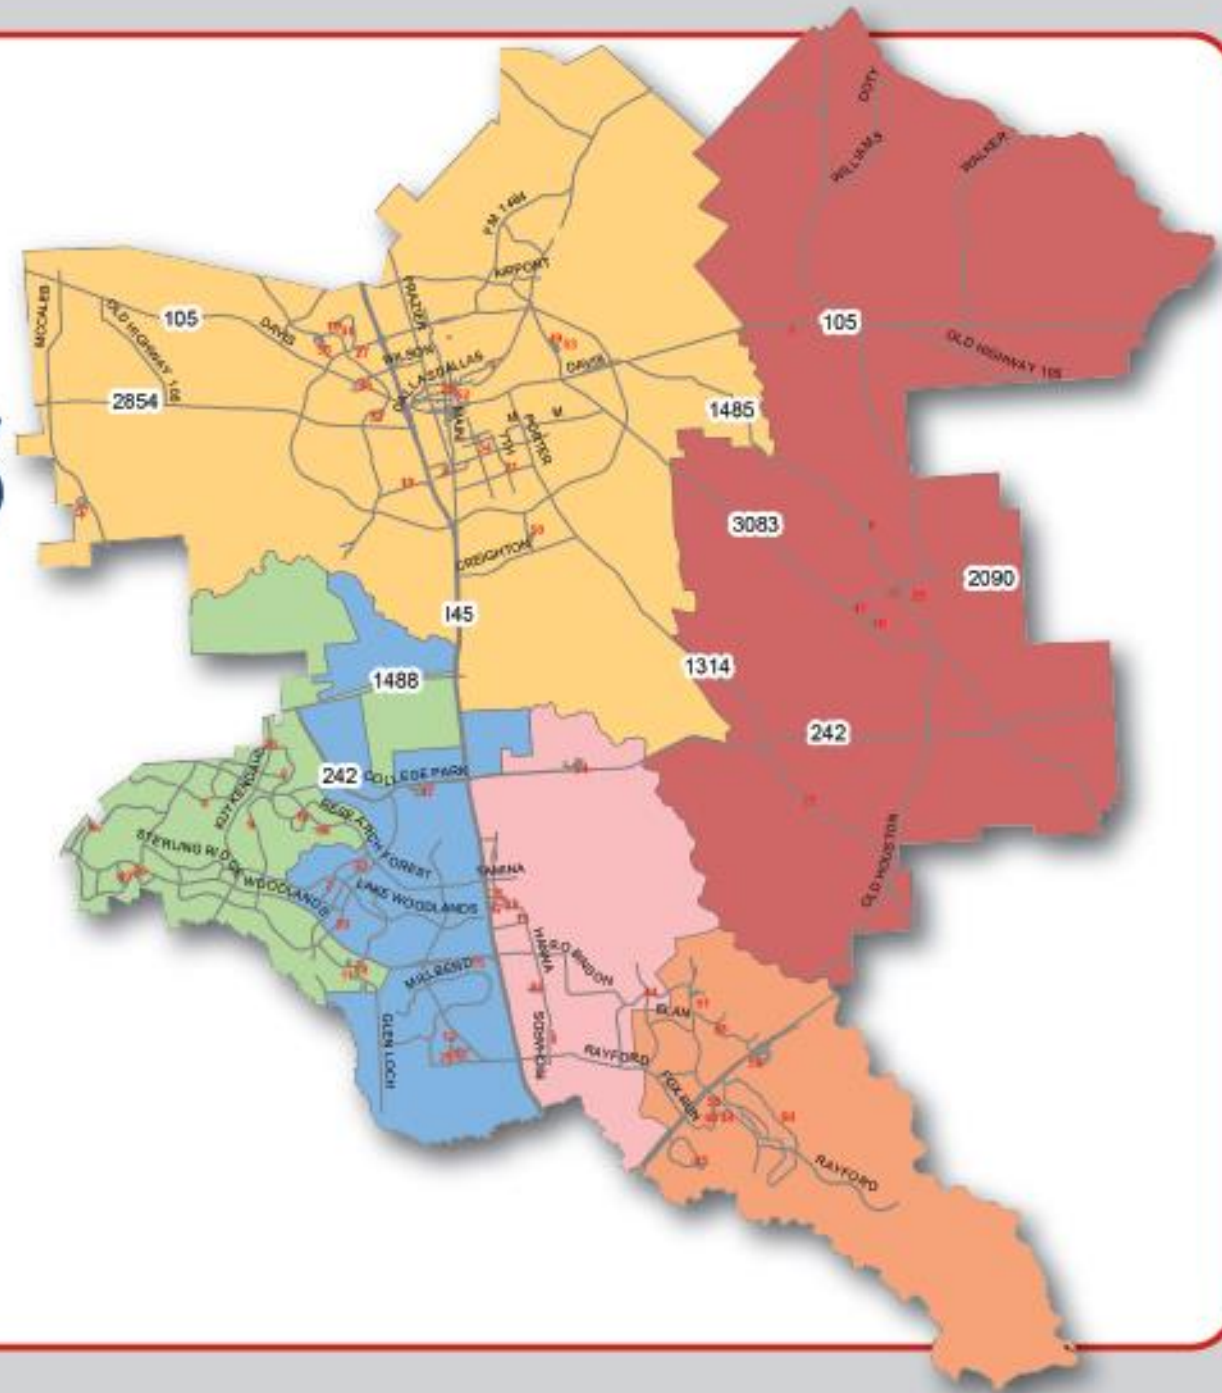

Capital Improvements

CONROE
INDEPENDENT
SCHOOL DISTRICT

CONROE
INDEPENDENT
SCHOOL DISTRICT

MULTIVISTA

ADDITION & RENOVATION

CONROE
INDEPENDENT
SCHOOL DISTRICT

MULTIVISTA

STEPHEN F. AUSTIN
ELEMENTARY

STOCKTON JUNIOR HIGH

CONROE
INDEPENDENT
SCHOOL DISTRICT

MULTIVISTA

**CONROE HIGH
ADDITION/RENOVATION**