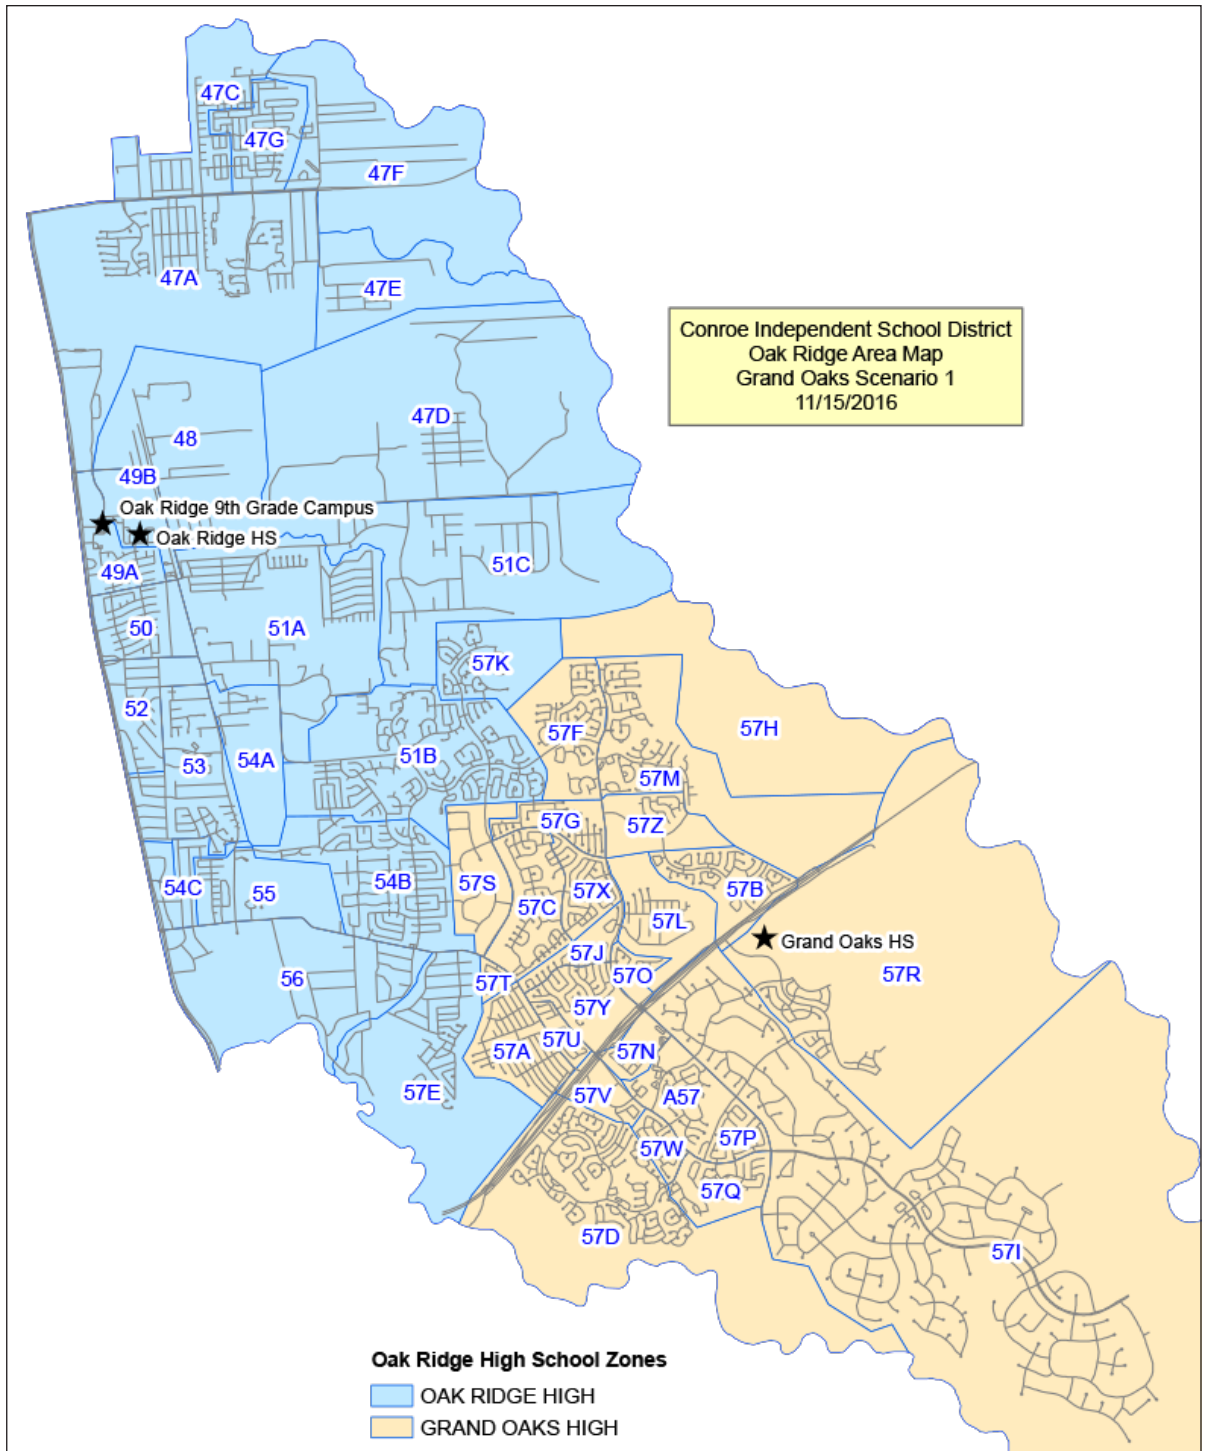

Oak Ridge/Grand Oaks Feeder Zone High School Attendance Zones

Approved January 2017

Oak Ridge High School (9-12)

Zone	Description
47A^	Harpers Preserve, Gleneagles S, Tall Timbers (S of 242)
47C	Gleneagles N, Tall Timbers (N of 242)
47D	Oak Canyon
47E	Ponderosa Timbers
47F	Oak Forest, Whispering Oaks
47G^	Montgomery Creek Ranch
48	Kimblewood
49A	Oak Ridge N
49B	Area around ORHS
50	Oak Ridge N
51A	Chateau Woods, Stone Gate
51B	Imperial Oaks
51C	White Oak Estates
52	Oak Ridge N
53	Oak Ridge N, Oak Ridge Grove
54A	Eastwood Hill MHP
54B	Imperial Oaks
54C	Imperial Chase
54D	Dakota Canyon Apartments
55	Rayford Forest, Landmark Apartments, Aarons Place
56	Spring Hills
57E	Forest Village, Spring Forest
57K^	The Meadows

Grand Oaks High School (9-12)

Zone	Description
57A	Fox Run (W of Fox Run Blvd)
57B	Creekside
57C	Legends Ranch (left side)
57D	Spring Trails
57F^	The Falls (W of Birnham Woods Blvd)
57G	Legends Trace
57H	Undeveloped Land
57I^	Benders Landing
57J	Legend Run (W of Birnham Woods Dr N of Legend Run Dr)
57L^	Wrights Landing, Bristol Lakes
57M^	The Falls (E of Birnham Woods Blvd)
57N	Lockeridge Farms
57O	Legends Run (E of Birnham Woods Dr)
57P^	Harmony (bounded by Rayford & Birnham Woods)
57Q^	Harmony (SW Side of Rayford)
57R^	Woodson Reserve
57S	Legends Ranch Estates
57T	Spring Creek Pines
57U	Fox Run (E of Fox Run Blvd)
57V	Discovery Creek Apartments
57W^	Harmony (SE side of Rayford)
57X	Legends Ranch (right side)
57Y	Legend Run (W of Birnham Woods Dr S of Legend Run Dr)
57Z^	The Falls South of Angel Park Dr